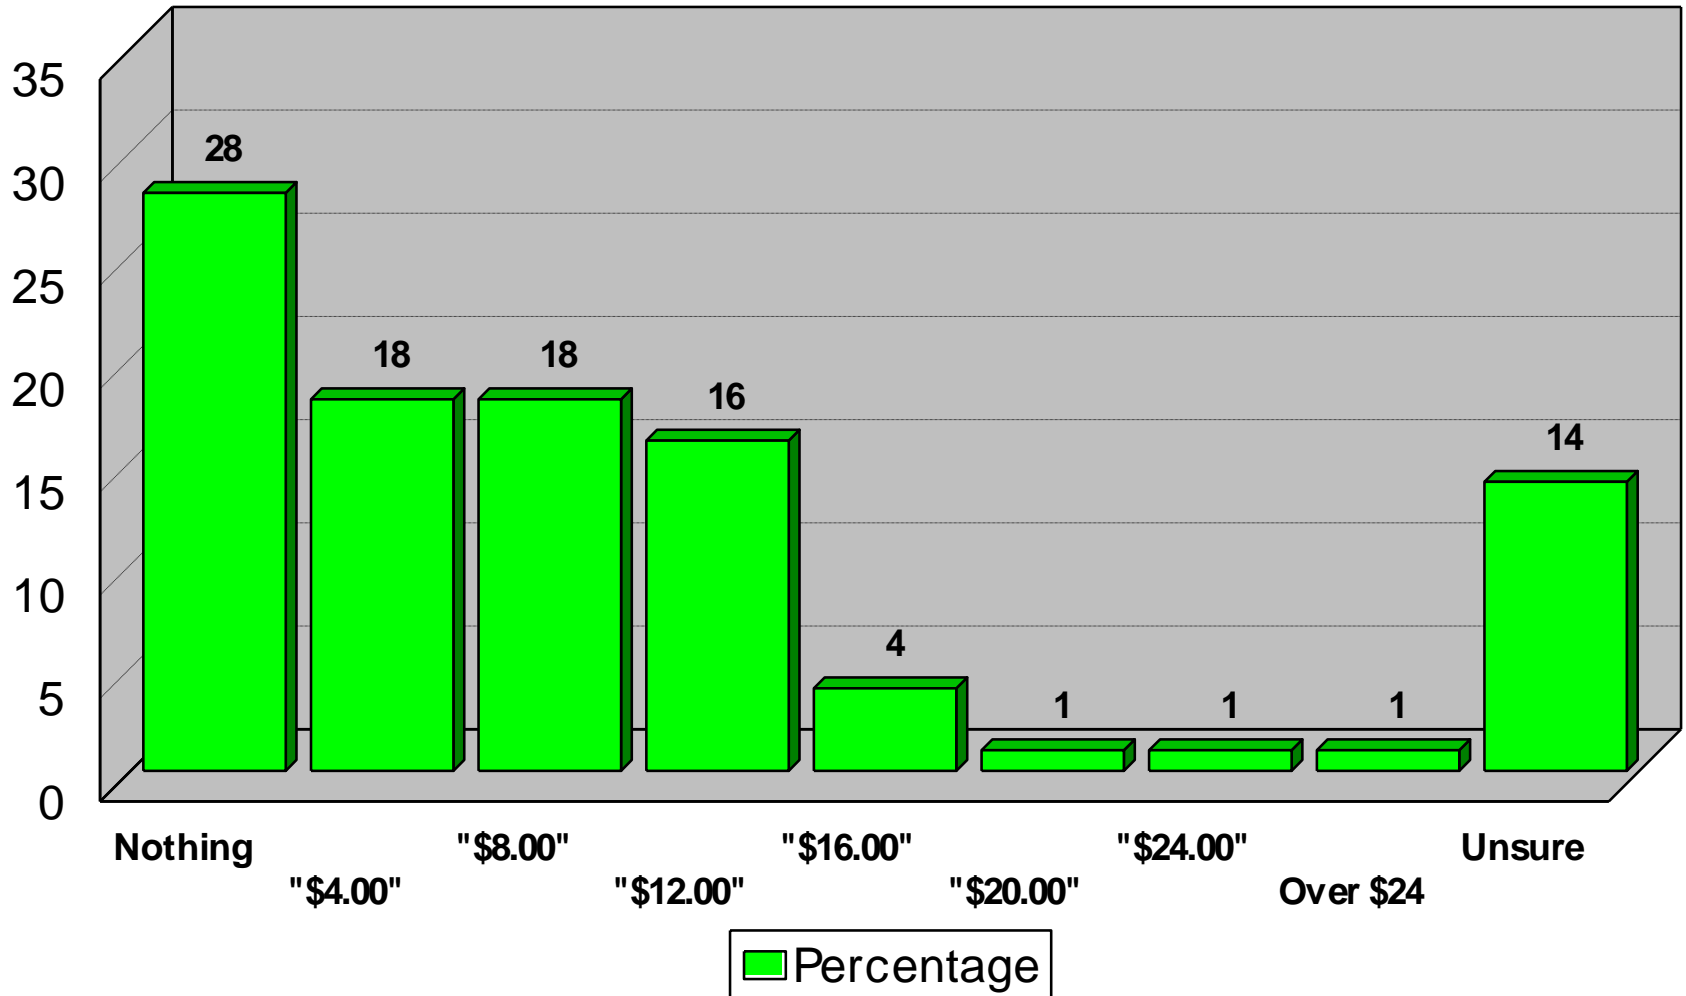

Tax Increase for Operating Levy ¹⁸

2018 Duluth School District