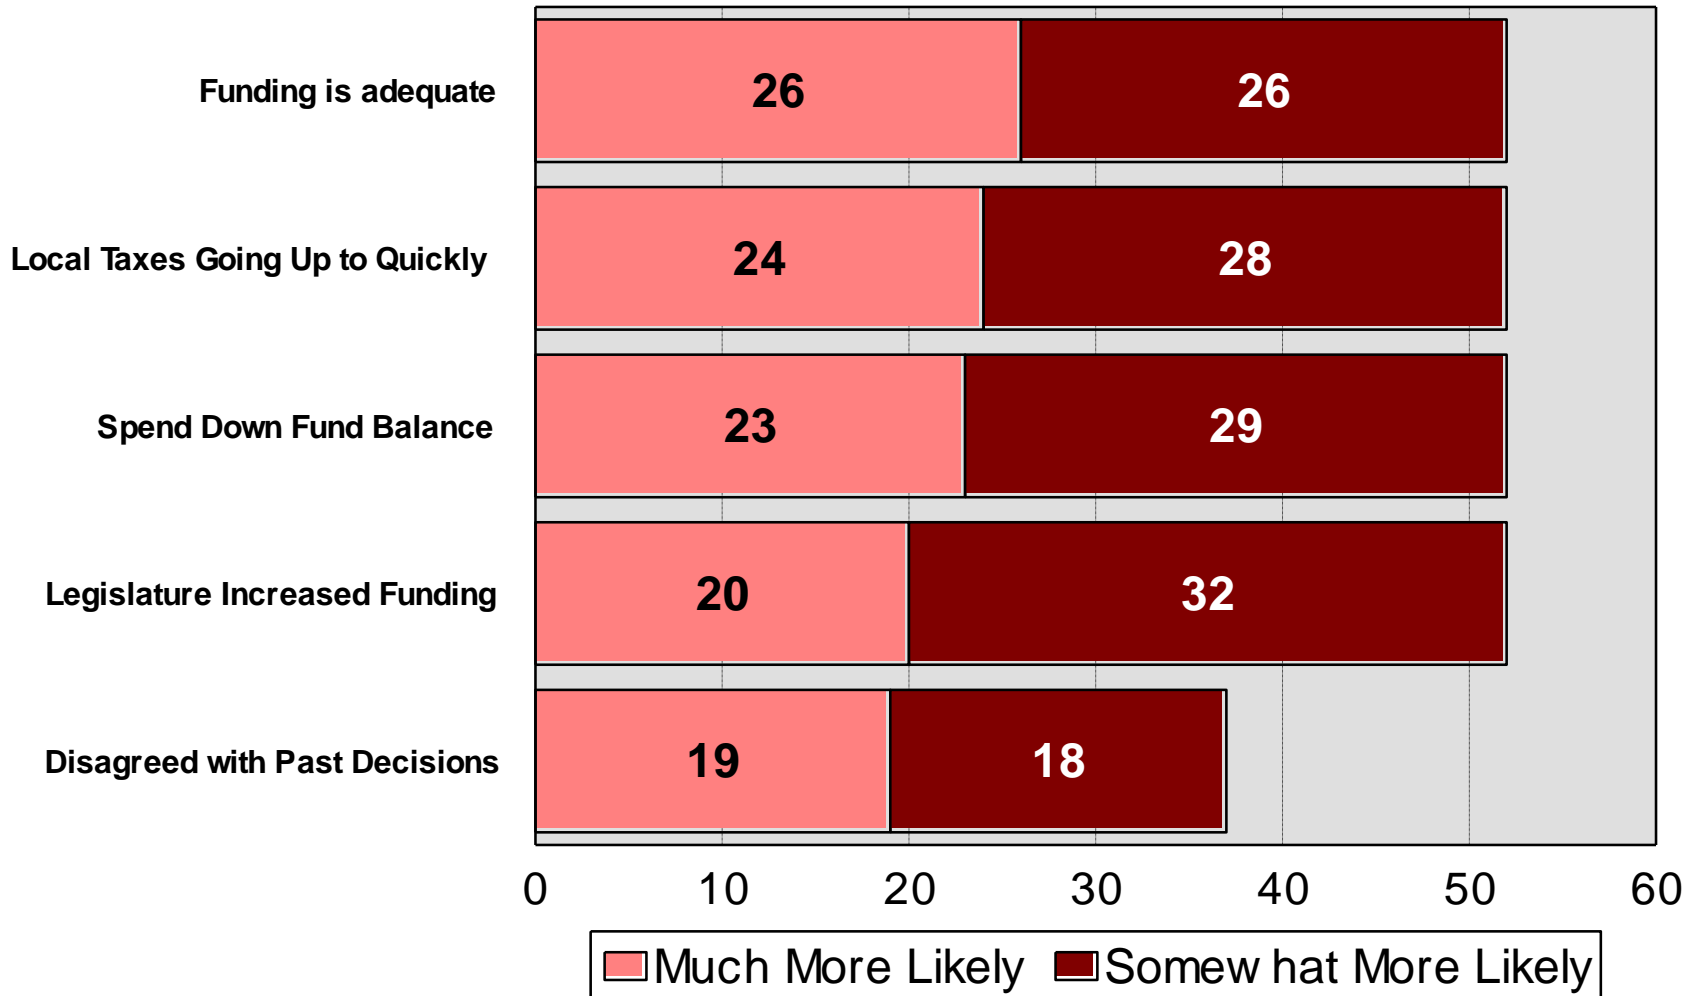

Reason for Levy Position

2018 Duluth School District

In Favor of the Operating Levy ²¹

2018 Duluth School District

Against the Operating Levy

2018 Duluth School District

Additional \$575 PPU Operating Levy -- Post Test