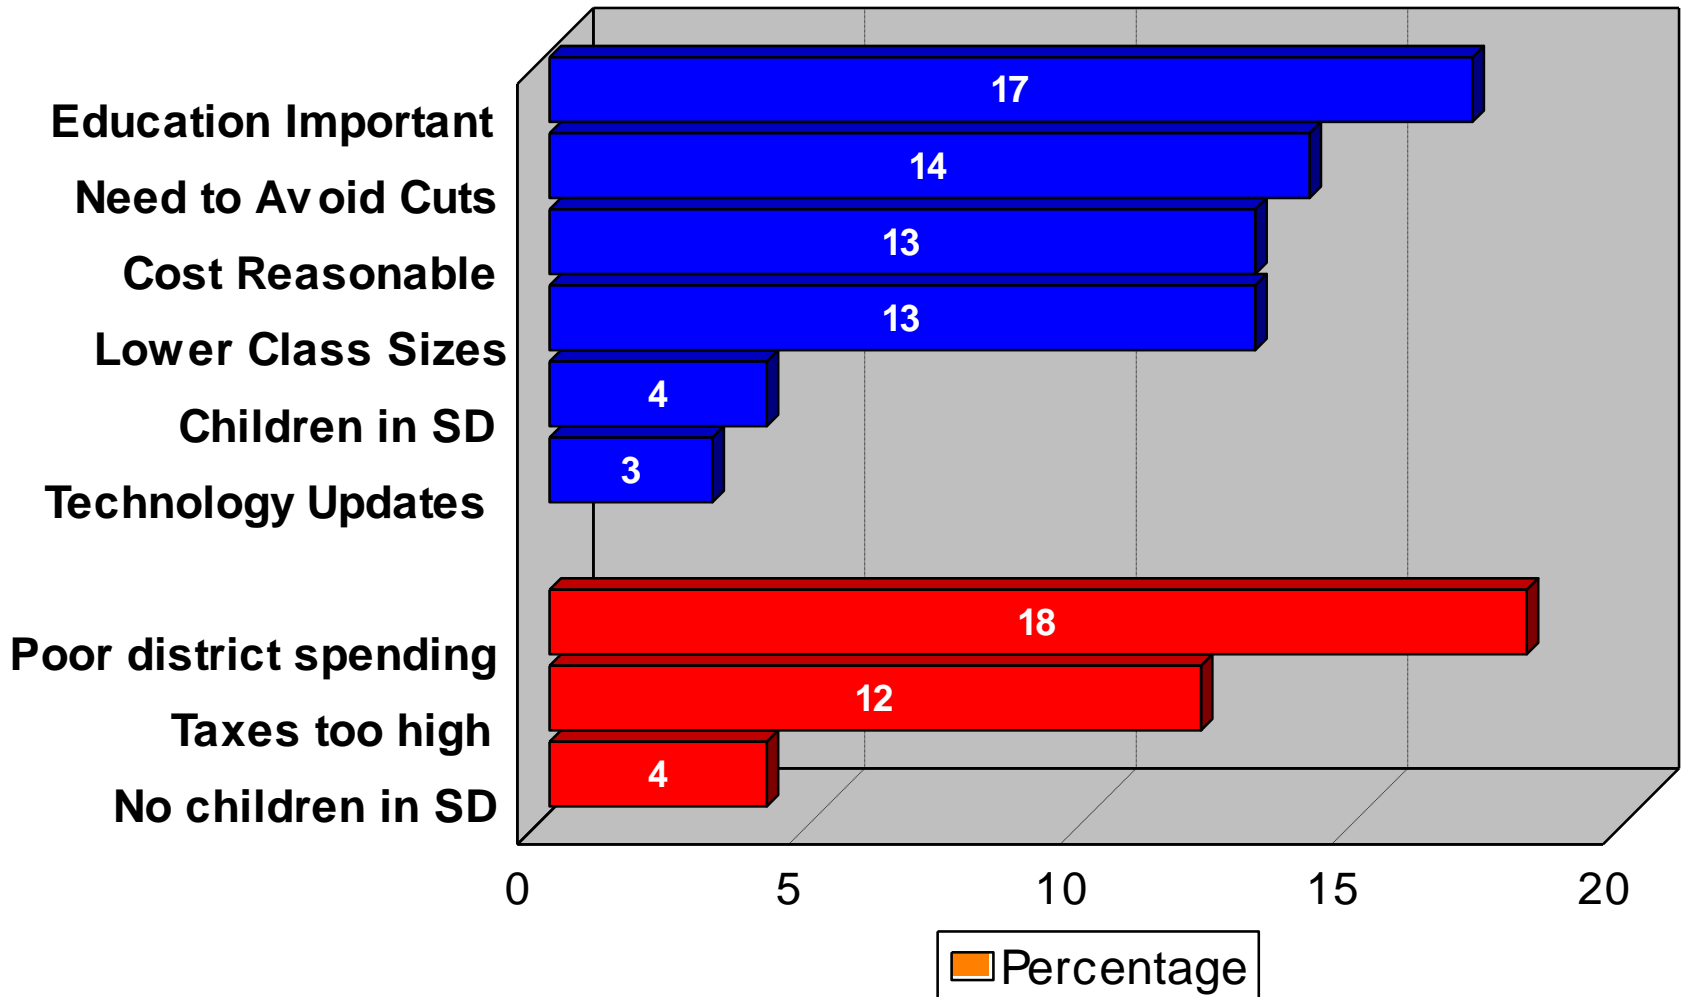

Reason for Levy Position

2018 Duluth School District

In Favor of the Operating Levy ²¹

2018 Duluth School District

Against the Operating Levy

2018 Duluth School District

Additional \$575 PPU Operating Levy -- Post Test