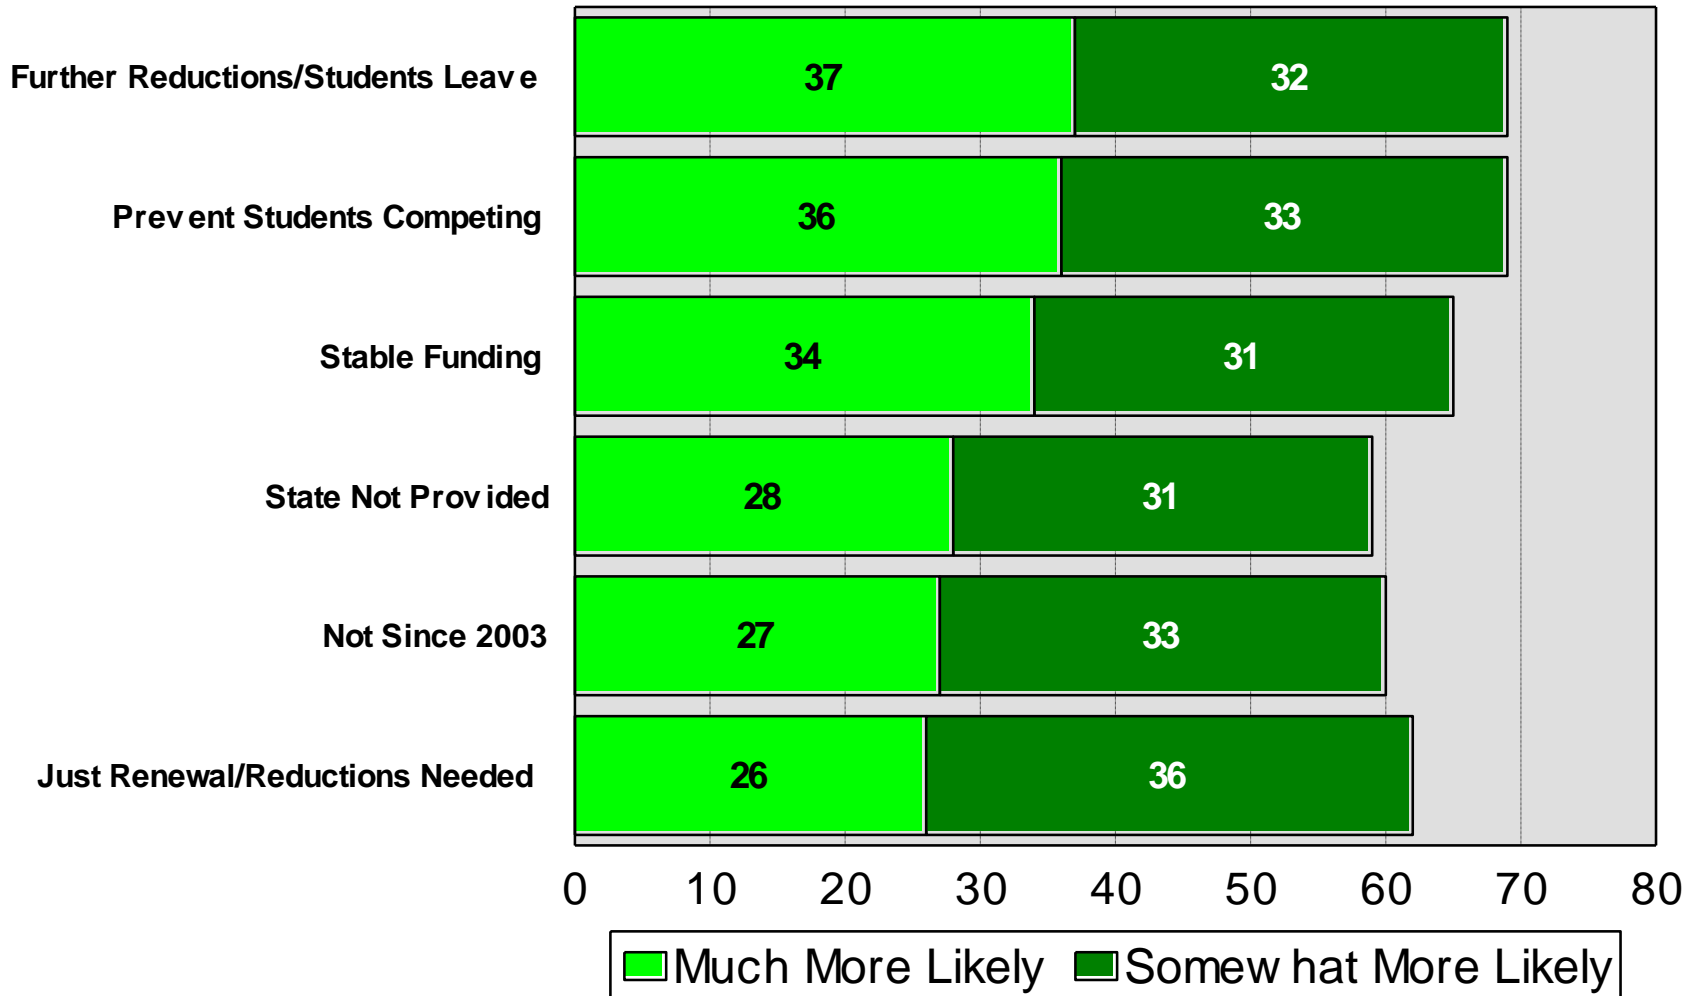

Reason for Levy Position

2018 Duluth School District

In Favor of the Operating Levy ²¹

2018 Duluth School District

Against the Operating Levy

2018 Duluth School District

Additional \$575 PPU Operating Levy -- Post Test