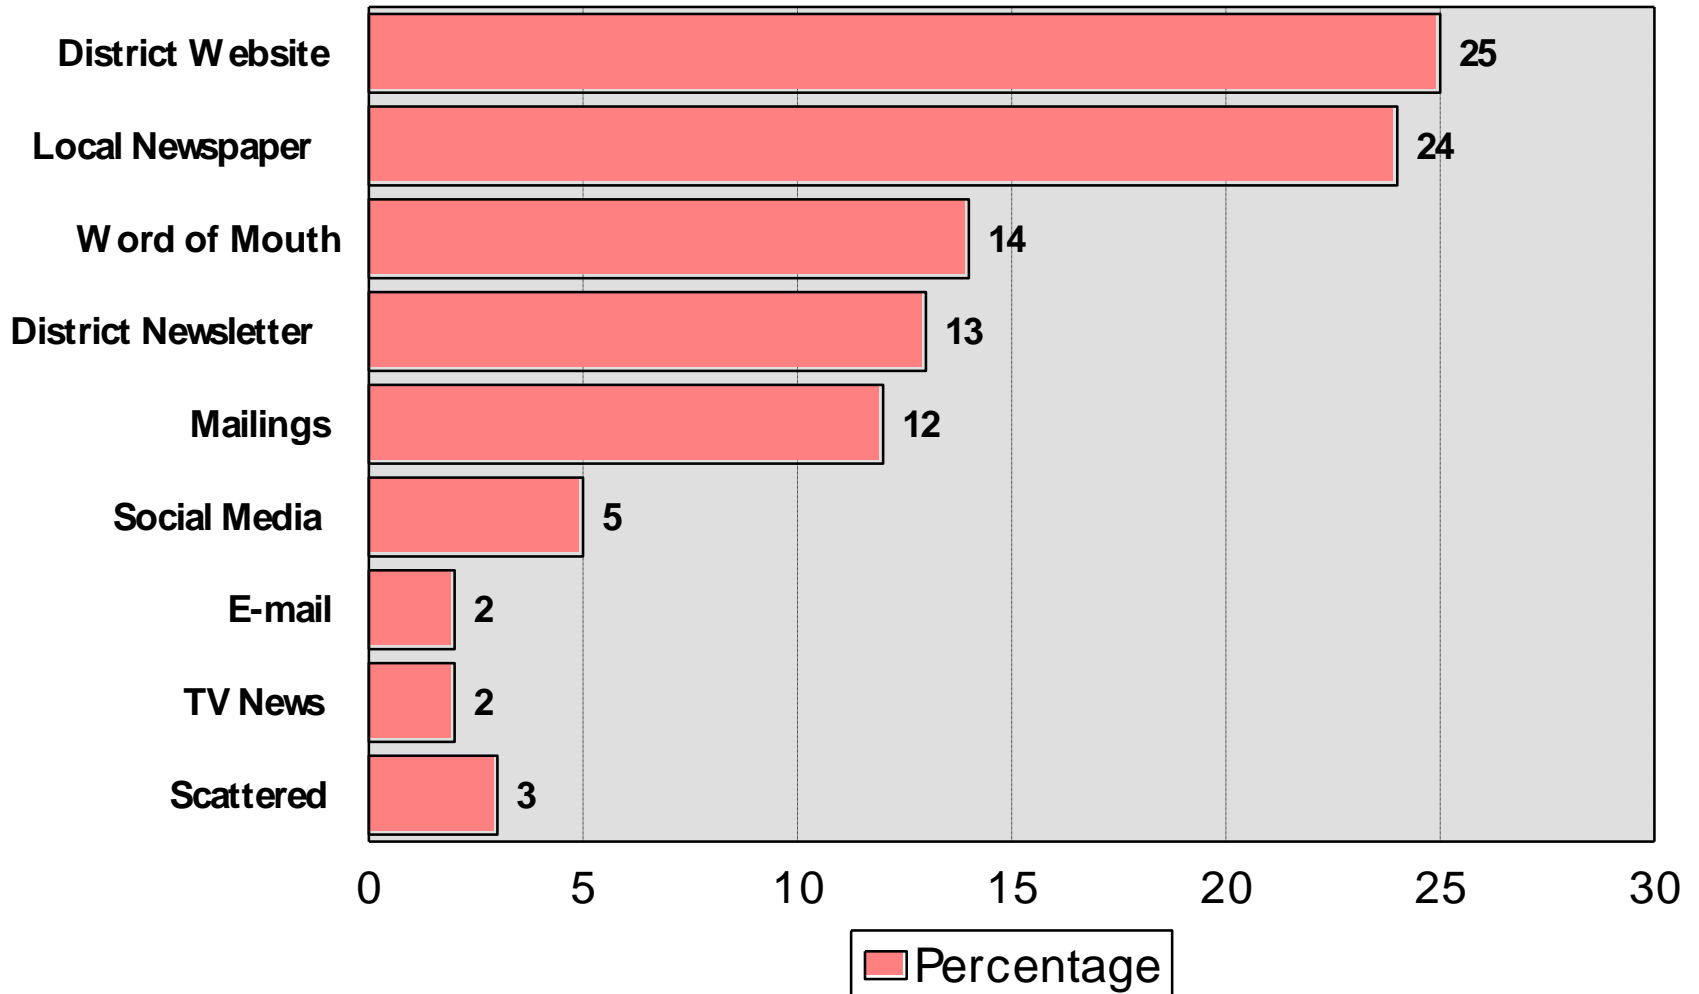

Reason for Levy Position

2018 Duluth School District

In Favor of the Operating Levy ²¹

2018 Duluth School District

Against the Operating Levy

2018 Duluth School District

Additional \$575 PPU Operating Levy -- Post Test

23

2018 Duluth School District

Principal Source of Information ²⁴

2018 Duluth School District

Most Effective Way

2018 Duluth School District