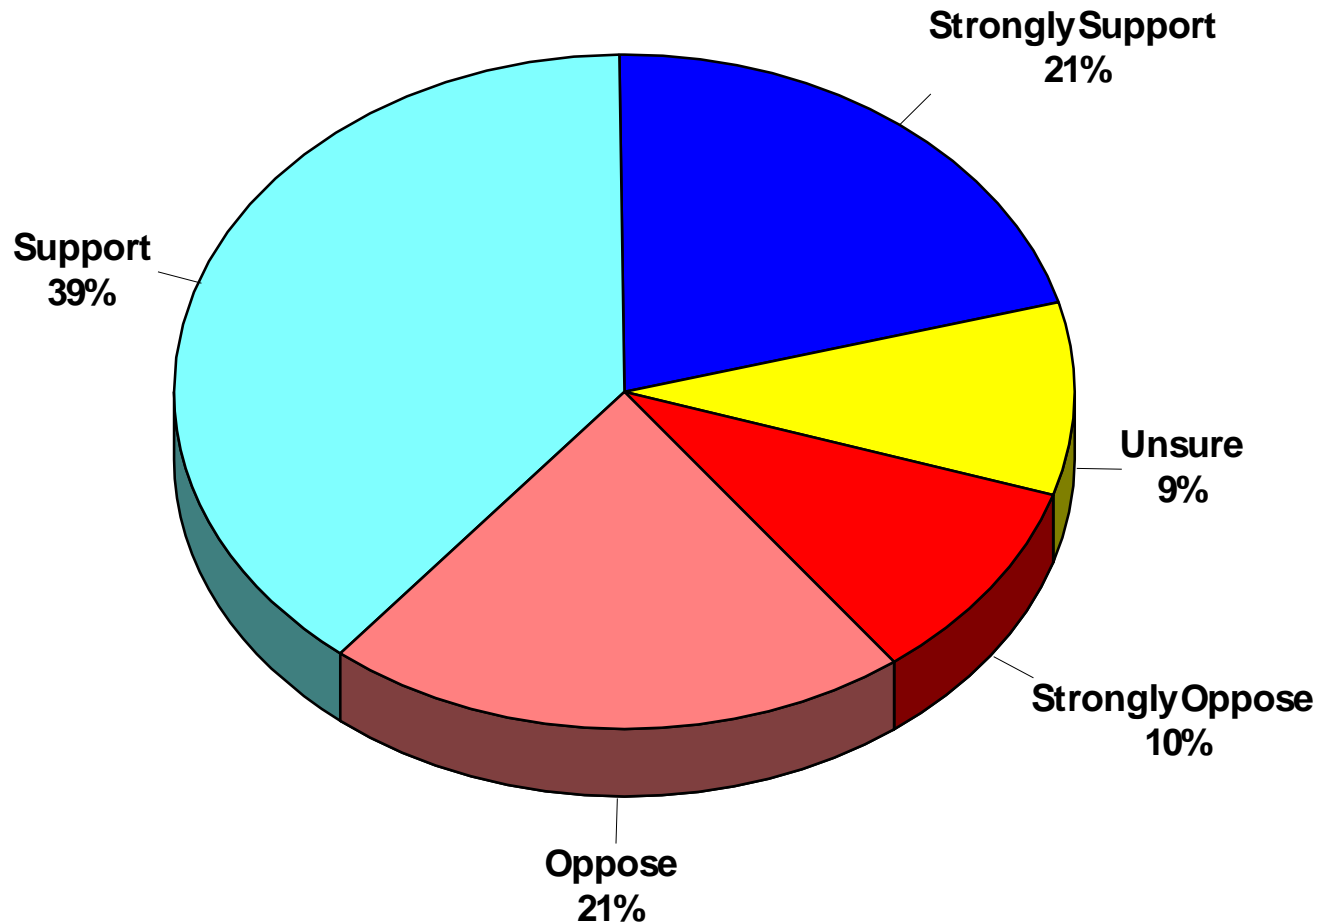

Reason for Levy Position

2018 Duluth School District

In Favor of the Operating Levy ²¹

2018 Duluth School District

Against the Operating Levy

2018 Duluth School District

Additional \$575 PPU Operating Levy -- Post Test

23

2018 Duluth School District

Principal Source of Information ²⁴

2018 Duluth School District

Most Effective Way

2018 Duluth School District