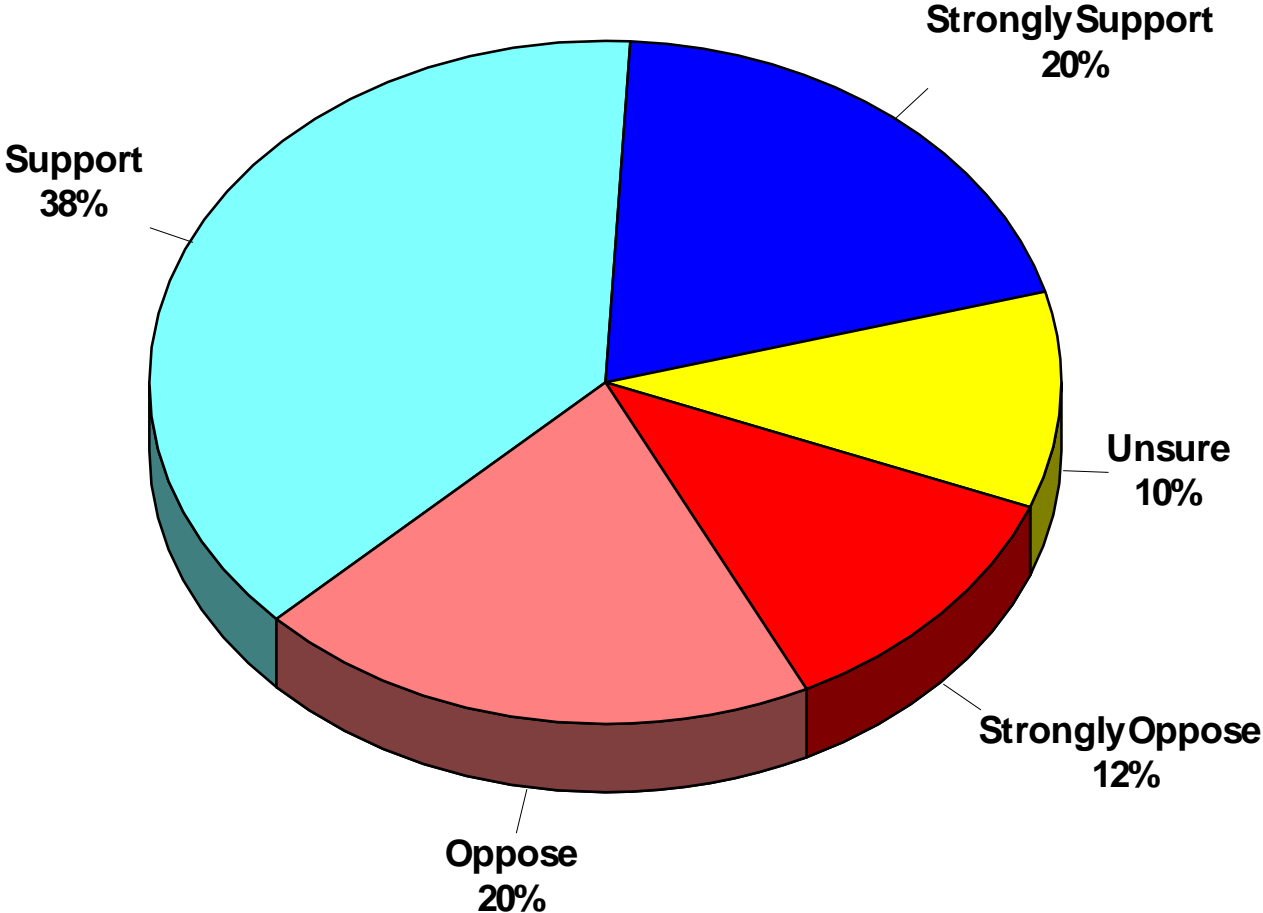

Reason for Levy Position

2018 Duluth School District

In Favor of the Operating Levy ²¹

2018 Duluth School District

Against the Operating Levy

2018 Duluth School District

Additional \$575 PPU Operating Levy -- Post Test