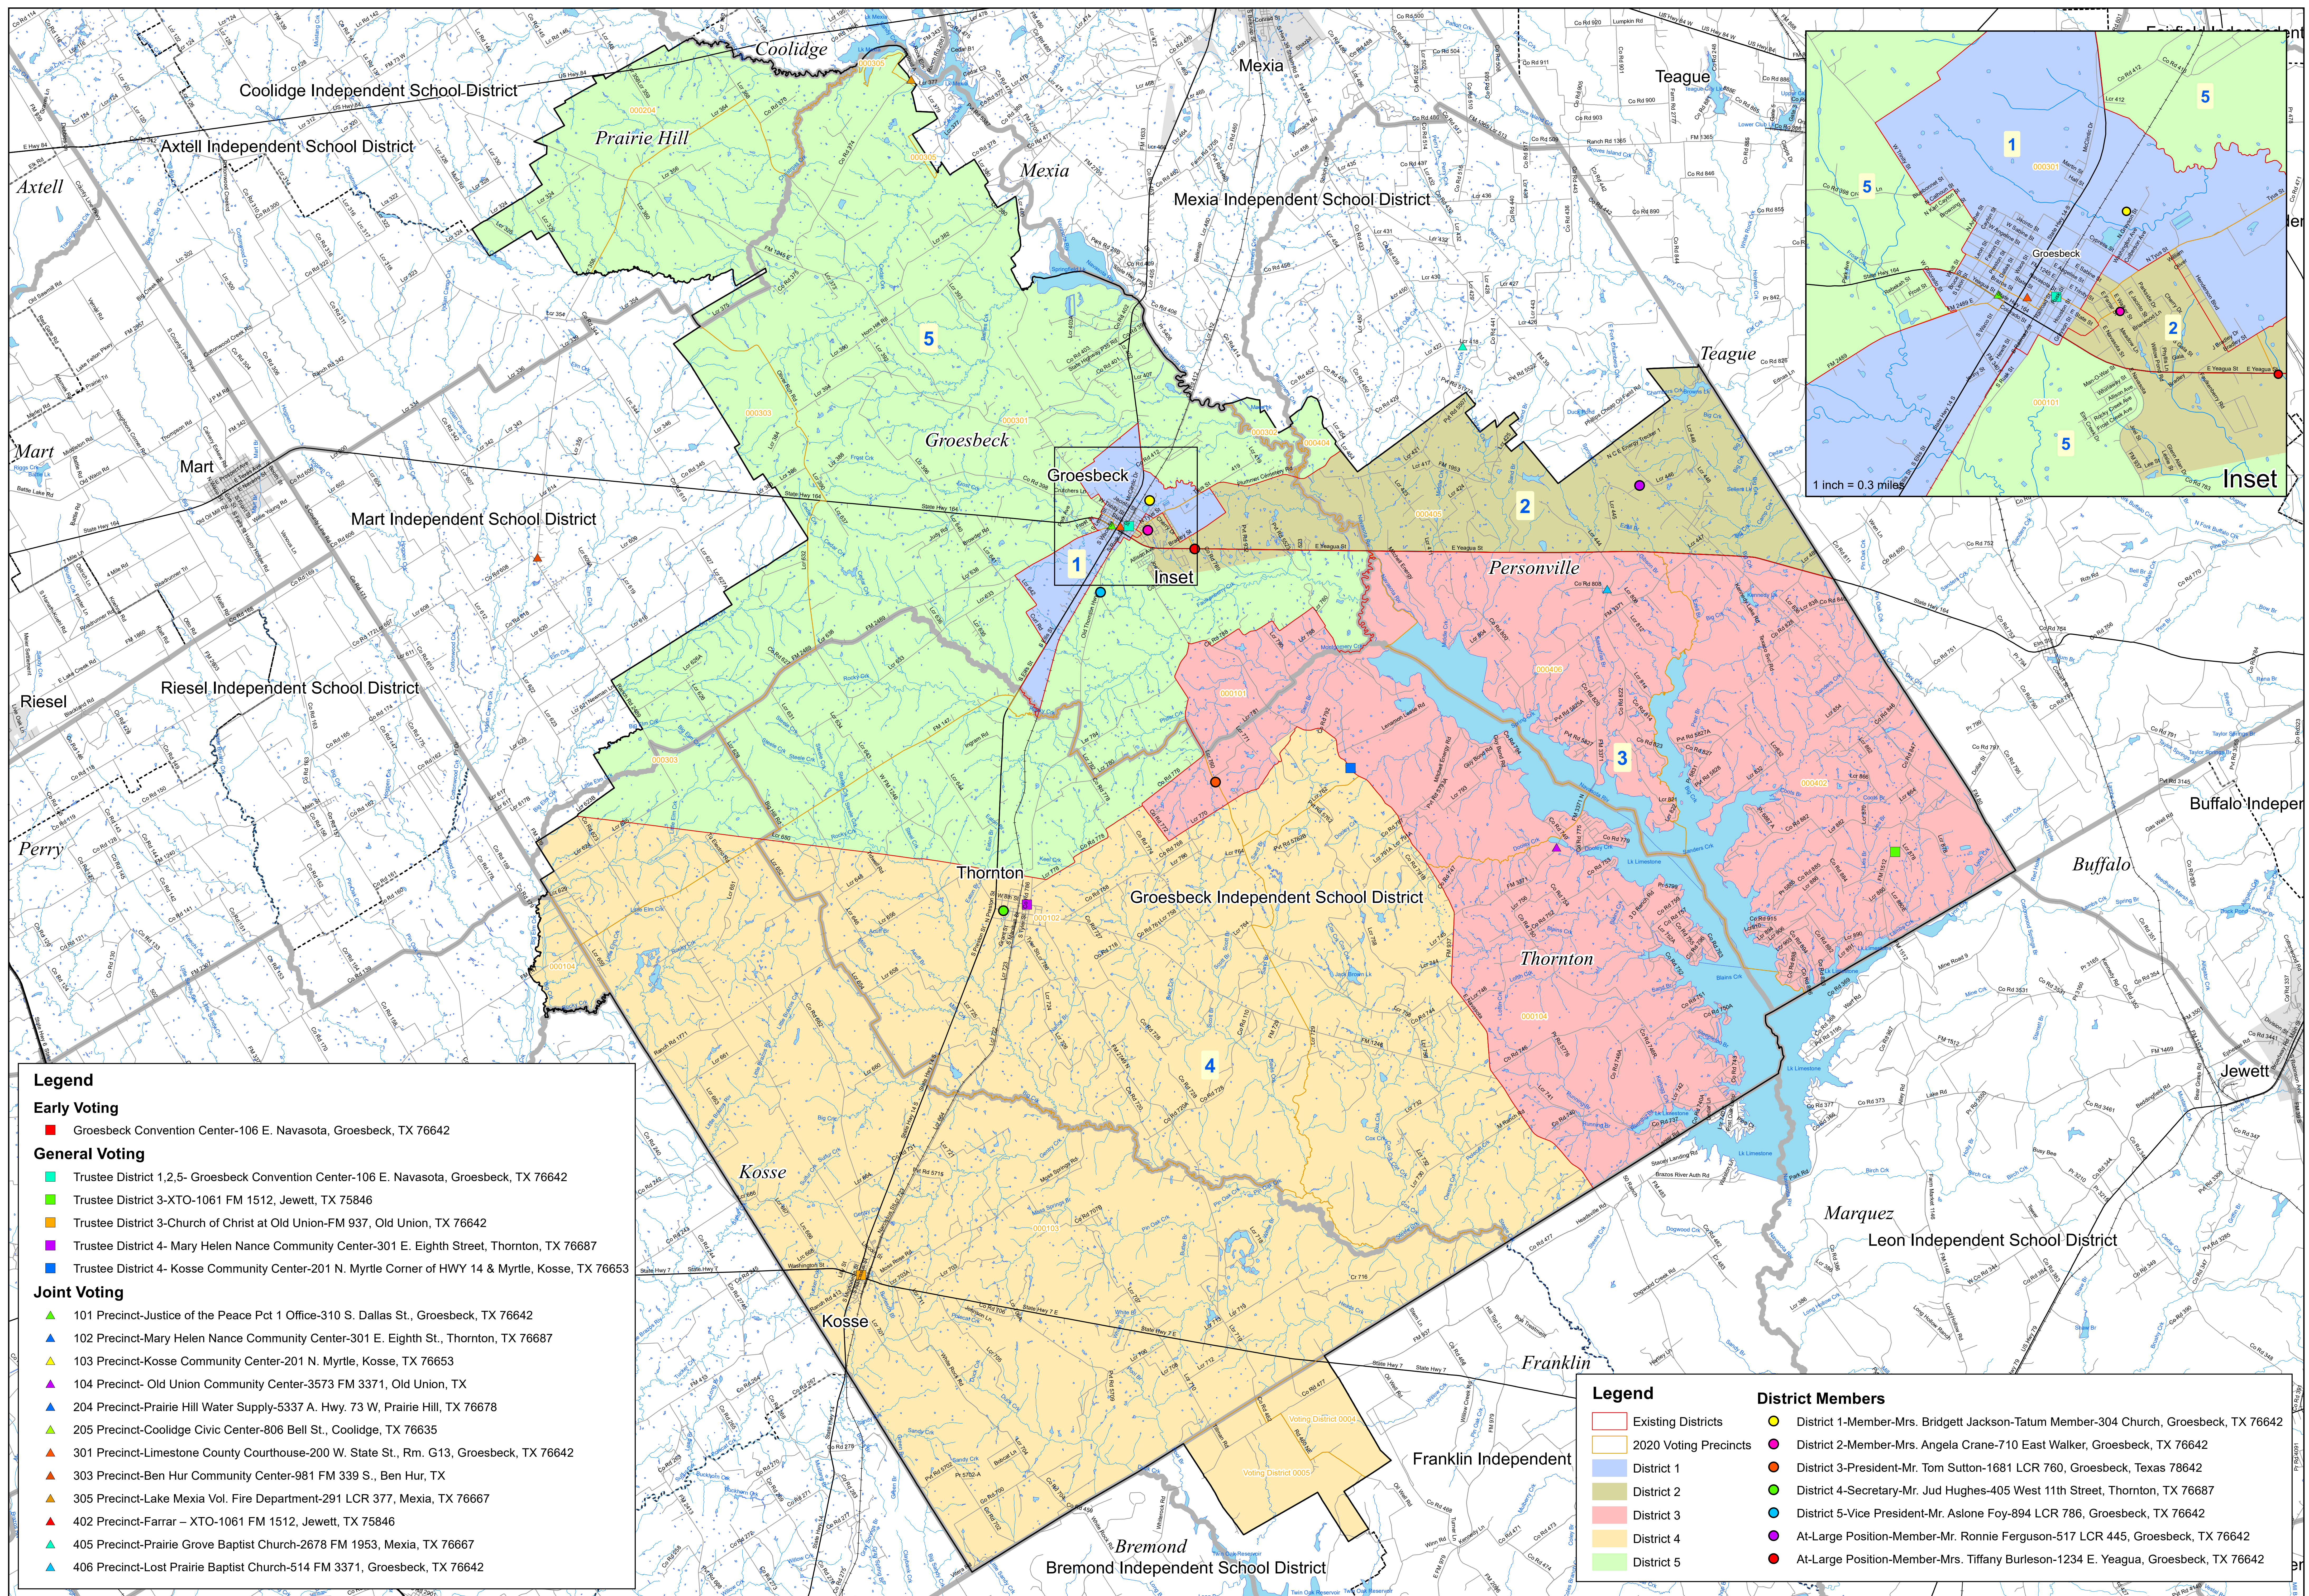

1. **Legend**
2. **Early Voting**
3. Groesbeck Convention Center-106 E. Navasota, Groesbeck, TX 76642
4. **General Voting**
5. Trustee District 1,2,5- Groesbeck Convention Center-106 E. Navasota, Groesbeck, TX 76642
   - Trustee District 3-XTO-1061 FM 1512, Jewett, TX 75846
   - Trustee District 3-Church of Christ at Old Union-FM 937, Old Union, TX 76642
   - Trustee District 4- Mary Helen Nance Community Center-301 E. Eighth Street, Thornton, TX 76687
   - Trustee District 4- Kosse Community Center-201 N. Myrtle Corner of HWY 14 & Myrtle, Kosse, TX 76653
6. **Joint Voting**
7. ▲ 101 Precinct-Justice of the Peace Pct 1 Office-310 S. Dallas St., Groesbeck, TX 76642
   - ▲ 102 Precinct-Mary Helen Nance Community Center-301 E. Eighth St., Thornton, TX 76687
   - ▲ 103 Precinct-Kosse Community Center-201 N. Myrtle, Kosse, TX 76653
   - ▲ 104 Precinct-Old Union Community Center-3573 FM 3371, Old Union, TX
   - ▲ 204 Precinct-Prairie Hill Water Supply-5337 A. Hwy. 73 W, Prairie Hill, TX 76678
   - ▲ 205 Precinct-Coolidge Civic Center-806 Bell St., Coolidge, TX 76635
   - ▲ 301 Precinct-Limestone County Courthouse-200 W. State St., Rm. G13, Groesbeck, TX 76642
   - ▲ 303 Precinct-Ben Hur Community Center-981 FM 339 S., Ben Hur, TX
   - ▲ 305 Precinct-Lake Mexia Vol. Fire Department-291 LCR 377, Mexia, TX 76667
   - ▲ 402 Precinct-Farrar – XTO-1061 FM 1512, Jewett, TX 75846
   - ▲ 405 Precinct-Prairie Grove Baptist Church-2678 FM 1953, Mexia, TX 76667
   - ▲ 406 Precinct-Lost Prairie Baptist Church-514 FM 3371, Groesbeck, TX 76642

1. **Legend**
2. Existing Districts
   - 2020 Voting Precincts
   - District 1
   - District 2
   - District 3
   - District 4
   - District 5
3. **District Members**
4. District 1-Member-Mrs. Bridgett Jackson-Tatum Member-304 Church, Groesbeck, TX 76642
   - District 2-Member-Mrs. Angela Crane-710 East Walker, Groesbeck, TX 76642
   - District 3-President-Mr. Tom Sutton-1681 LCR 760, Groesbeck, Texas 78642
   - District 4-Secretary-Mr. Jud Hughes-405 West 11th Street, Thornton, TX 76687
   - District 5-Vice President-Mr. Aslone Foy-894 LCR 786, Groesbeck, TX 76642
   - At-Large Position-Member-Mr. Ronnie Ferguson-517 LCR 445, Groesbeck, TX 76642
   - At-Large Position-Member-Mrs. Tiffany Burleson-1234 E. Yeagua, Groesbeck, TX 76642

DISTRICT	Total Population Tabulation				Demographics as a Percent of Total Population															
	All Persons	Target	Dev.	Difference	White	Black	%	Hispanic	%	Amer Indian	%	Asian	%	Hawaiian	%	Other Race	%	Two or More Races	%	
1	1,894	1,841	2.89%	53	812	42.87%	525	27.72%	467	24.66%	6	0.32%	25	1.32%	0	0.00%	2	0.11%	57	3.01%
2	1,760	1,841	-4.39%	-81	1,012	57.50%	201	11.42%	440	25.00%	1	0.06%	55	3.13%	1	0.06%	7	0.40%	43	2.44%
3	1,844	1,841	0.17%	3	1,681	91.16%	13	0.70%	71	3.85%	1	0.05%	12	0.65%	1	0.05%	6	0.33%	59	3.20%
4	1,812	1,841	-1.56%	-29	1,471	81.18%	74	4.08%	162	8.94%	11	0.61%	10	0.55%	1	0.06%	10	0.55%	73	4.03%
5	1,894	1,841	2.89%	53	1,453	76.72%	104	5.49%	251	13.25%	6	0.32%	5	0.26%	2	0.11%	7	0.37%	66	3.48%
Total	9,204	1,841	7.28%	53	6,429	69.85%	917	9.96%	1,391	15.11%	25	0.27%	107	1.16%	5	0.05%	32	0.35%	298	3.24%

Groesbeck ISD, Texas

Draft Map C