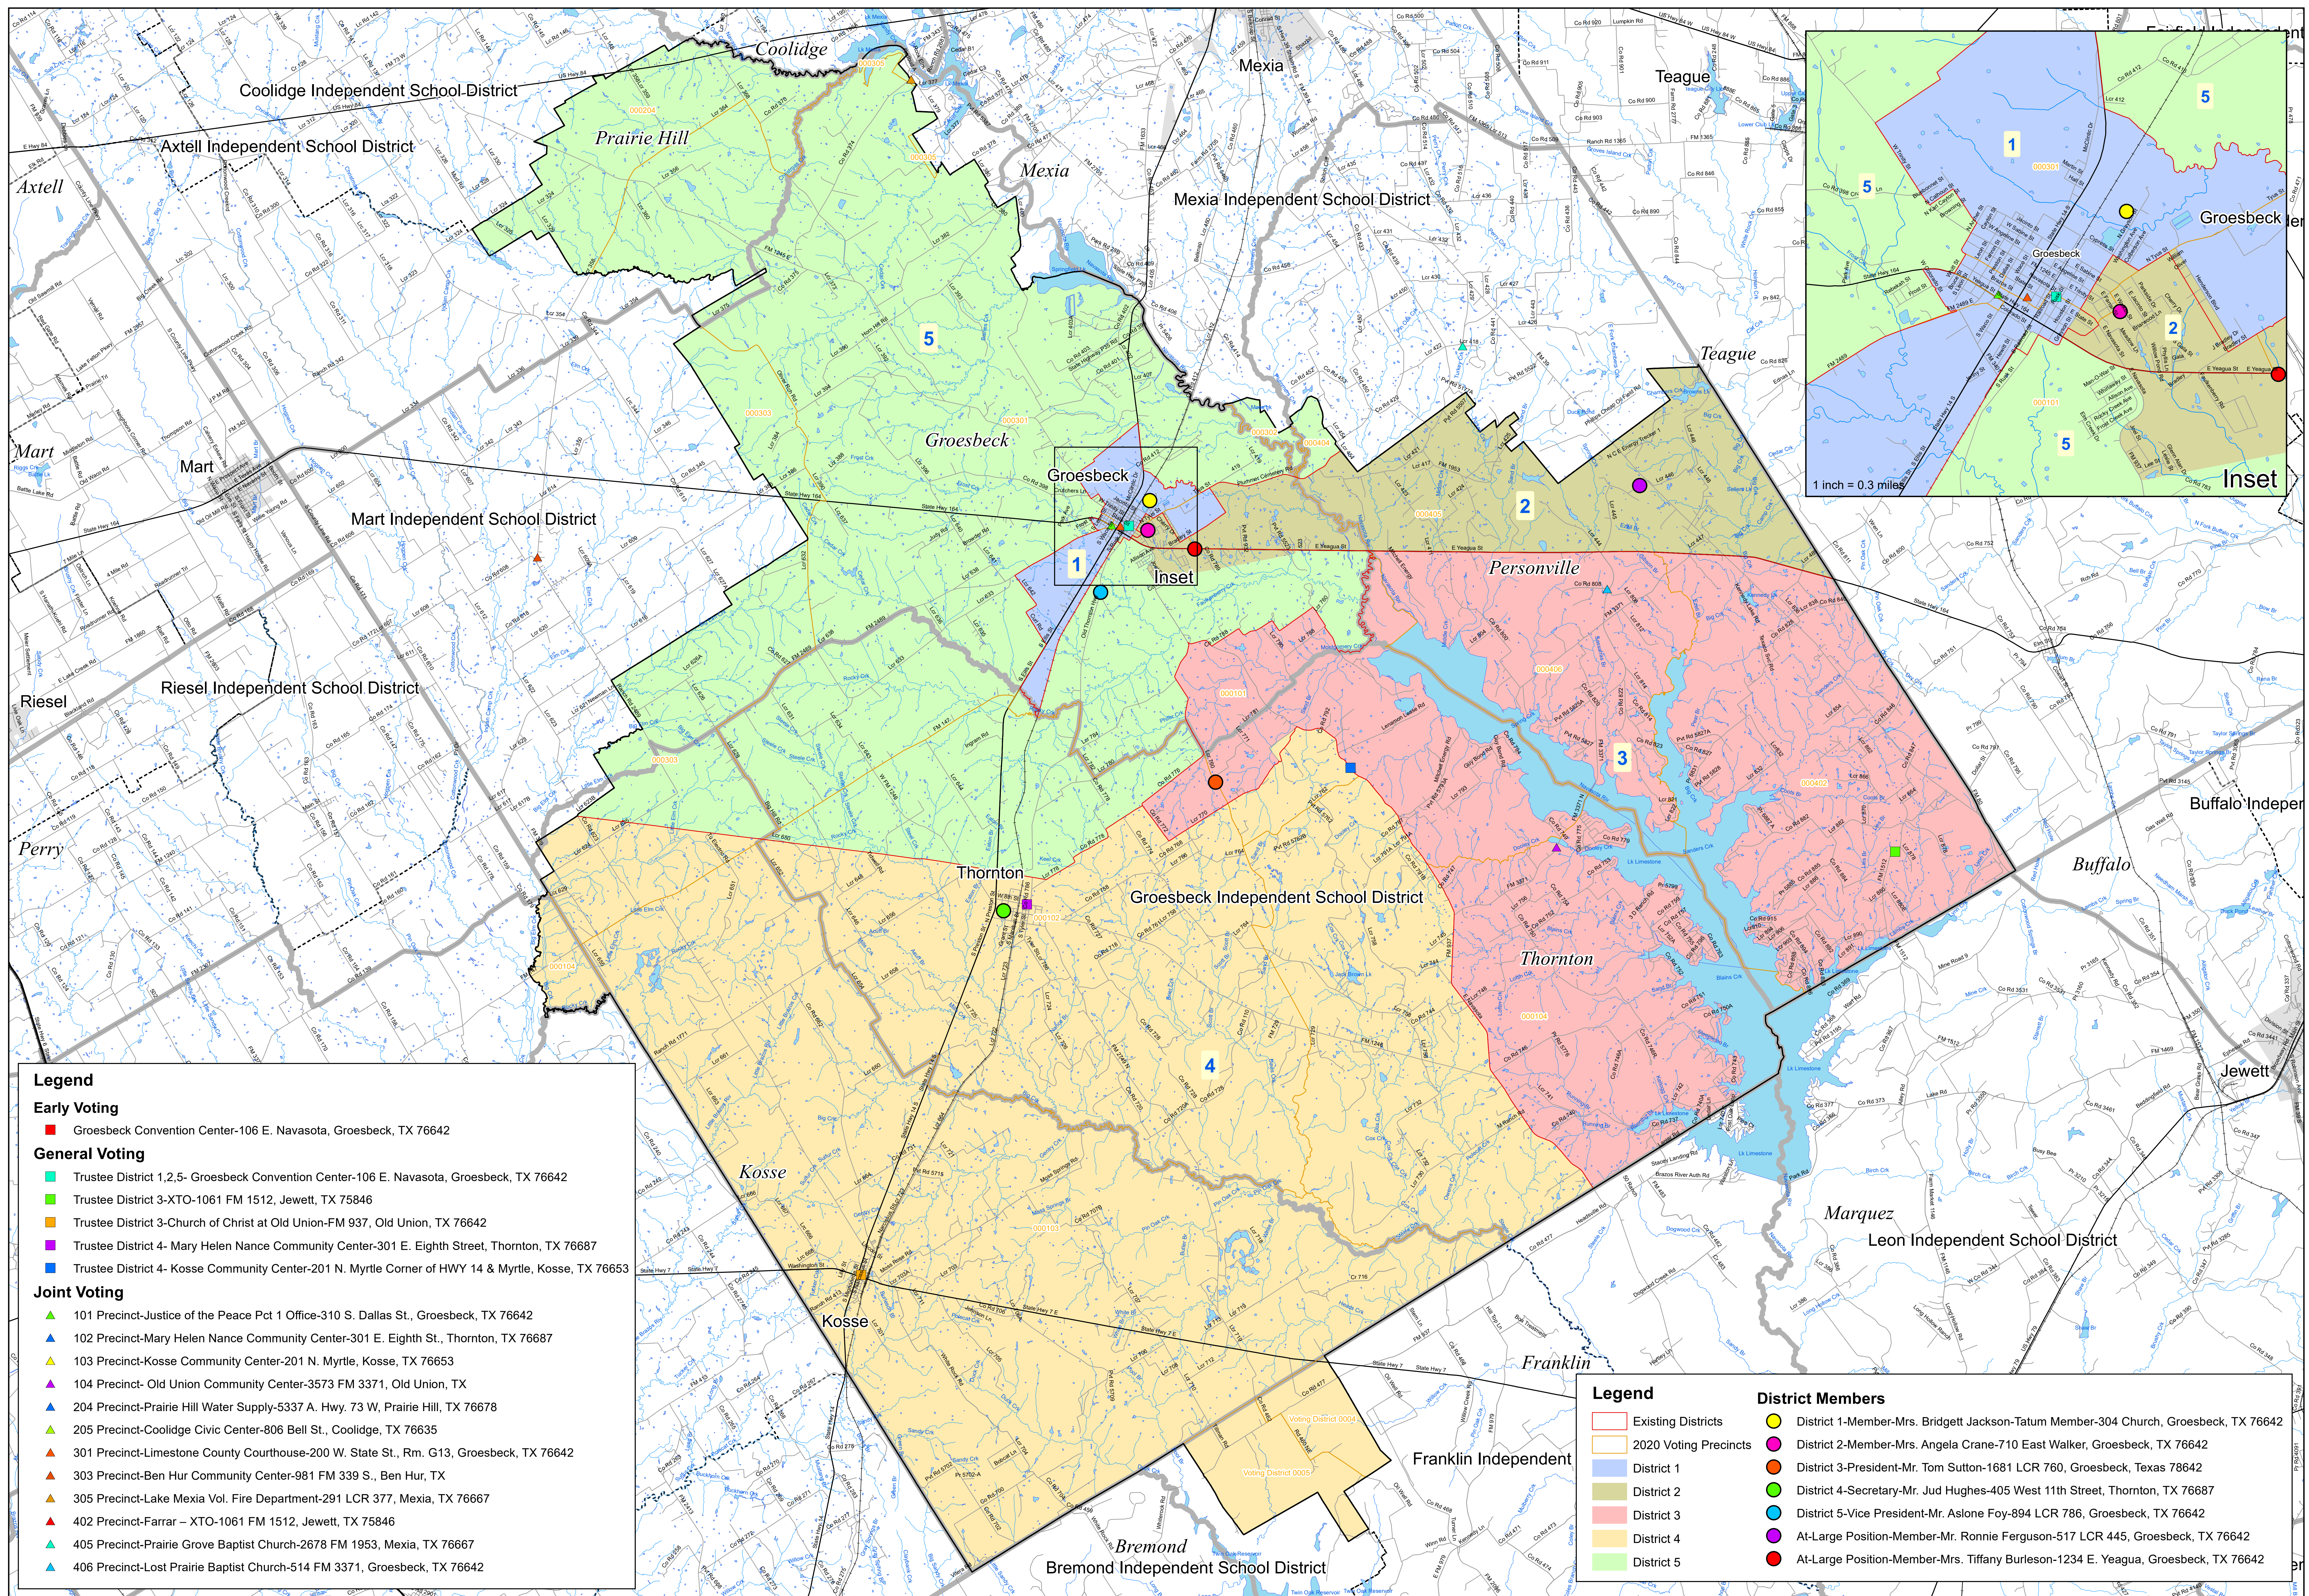

1. **Legend**
2. **Early Voting**
3. Groesbeck Convention Center-106 E. Navasota, Groesbeck, TX 76642
4. **General Voting**
5. Trustee District 1,2,5- Groesbeck Convention Center-106 E. Navasota, Groesbeck, TX 76642
   - Trustee District 3-XTO-1061 FM 1512, Jewett, TX 75846
   - Trustee District 3-Church of Christ at Old Union-FM 937, Old Union, TX 76642
   - Trustee District 4- Mary Helen Nance Community Center-301 E. Eighth Street, Thornton, TX 76687
   - Trustee District 4- Kosse Community Center-201 N. Myrtle Corner of HWY 14 & Myrtle, Kosse, TX 76653
6. **Joint Voting**
7. ▲ 101 Precinct-Justice of the Peace Pct 1 Office-310 S. Dallas St., Groesbeck, TX 76642
   - ▲ 102 Precinct-Mary Helen Nance Community Center-301 E. Eighth St., Thornton, TX 76687
   - ▲ 103 Precinct-Kosse Community Center-201 N. Myrtle, Kosse, TX 76653
   - ▲ 104 Precinct-Old Union Community Center-3573 FM 3371, Old Union, TX
   - ▲ 204 Precinct-Prairie Hill Water Supply-5337 A. Hwy. 73 W, Prairie Hill, TX 76678
   - ▲ 205 Precinct-Coolidge Civic Center-806 Bell St., Coolidge, TX 76635
   - ▲ 301 Precinct-Limestone County Courthouse-200 W. State St., Rm. G13, Groesbeck, TX 76642
   - ▲ 303 Precinct-Ben Hur Community Center-981 FM 339 S., Ben Hur, TX
   - ▲ 305 Precinct-Lake Mexia Vol. Fire Department-291 LCR 377, Mexia, TX 76667
   - ▲ 402 Precinct-Farrar – XTO-1061 FM 1512, Jewett, TX 75846
   - ▲ 405 Precinct-Prairie Grove Baptist Church-2678 FM 1953, Mexia, TX 76667
   - ▲ 406 Precinct-Lost Prairie Baptist Church-514 FM 3371, Groesbeck, TX 76642

1. **Legend**
2. Existing Districts
   - 2020 Voting Precincts
   - District 1
   - District 2
   - District 3
   - District 4
   - District 5
3. **District Members**
4. District 1-Member-Mrs. Bridgett Jackson-Tatum Member-304 Church, Groesbeck, TX 76642
   - District 2-Member-Mrs. Angela Crane-710 East Walker, Groesbeck, TX 76642
   - District 3-President-Mr. Tom Sutton-1681 LCR 760, Groesbeck, Texas 78642
   - District 4-Secretary-Mr. Jud Hughes-405 West 11th Street, Thornton, TX 76687
   - District 5-Vice President-Mr. Aslone Foy-894 LCR 786, Groesbeck, TX 76642
   - At-Large Position-Member-Mr. Ronnie Ferguson-517 LCR 445, Groesbeck, TX 76642
   - At-Large Position-Member-Mrs. Tiffany Burleson-1234 E. Yeagua, Groesbeck, TX 76642

DISTRICT	Total Population Tabulation				Demographics as a Percent of Total Population															
	All Persons	Target	Dev.	Difference	White	Black	%	Hispanic	%	Amer Indian	%	Asian	%	Hawaiian	%	Other Race	%	Two or More Races	%	
1	1,864	1,841	1.26%	23	806	43.24%	509	27.31%	460	24.68%	6	0.32%	25	1.34%	0	0.00%	2	0.11%	56	3.00%
2	1,782	1,841	-3.19%	-59	1,016	57.01%	217	12.18%	442	24.80%	1	0.06%	55	3.09%	1	0.06%	7	0.39%	43	2.41%
3	1,844	1,841	0.17%	3	1,681	91.16%	13	0.70%	71	3.85%	1	0.05%	12	0.65%	1	0.05%	6	0.33%	59	3.20%
4	1,812	1,841	-1.56%	-29	1,471	81.18%	74	4.08%	162	8.94%	11	0.61%	10	0.55%	1	0.06%	10	0.55%	73	4.03%
5	1,902	1,841	3.32%	61	1,455	76.50%	104	5.47%	256	13.46%	6	0.32%	5	0.26%	2	0.11%	7	0.37%	67	3.52%
Total	9,204	9,204	6.51%		6,429	69.85%	917	9.96%	1,391	15.11%	25	0.27%	107	1.16%	5	0.05%	32	0.35%	298	3.24%

Groesbeck ISD, Texas

Draft Map A