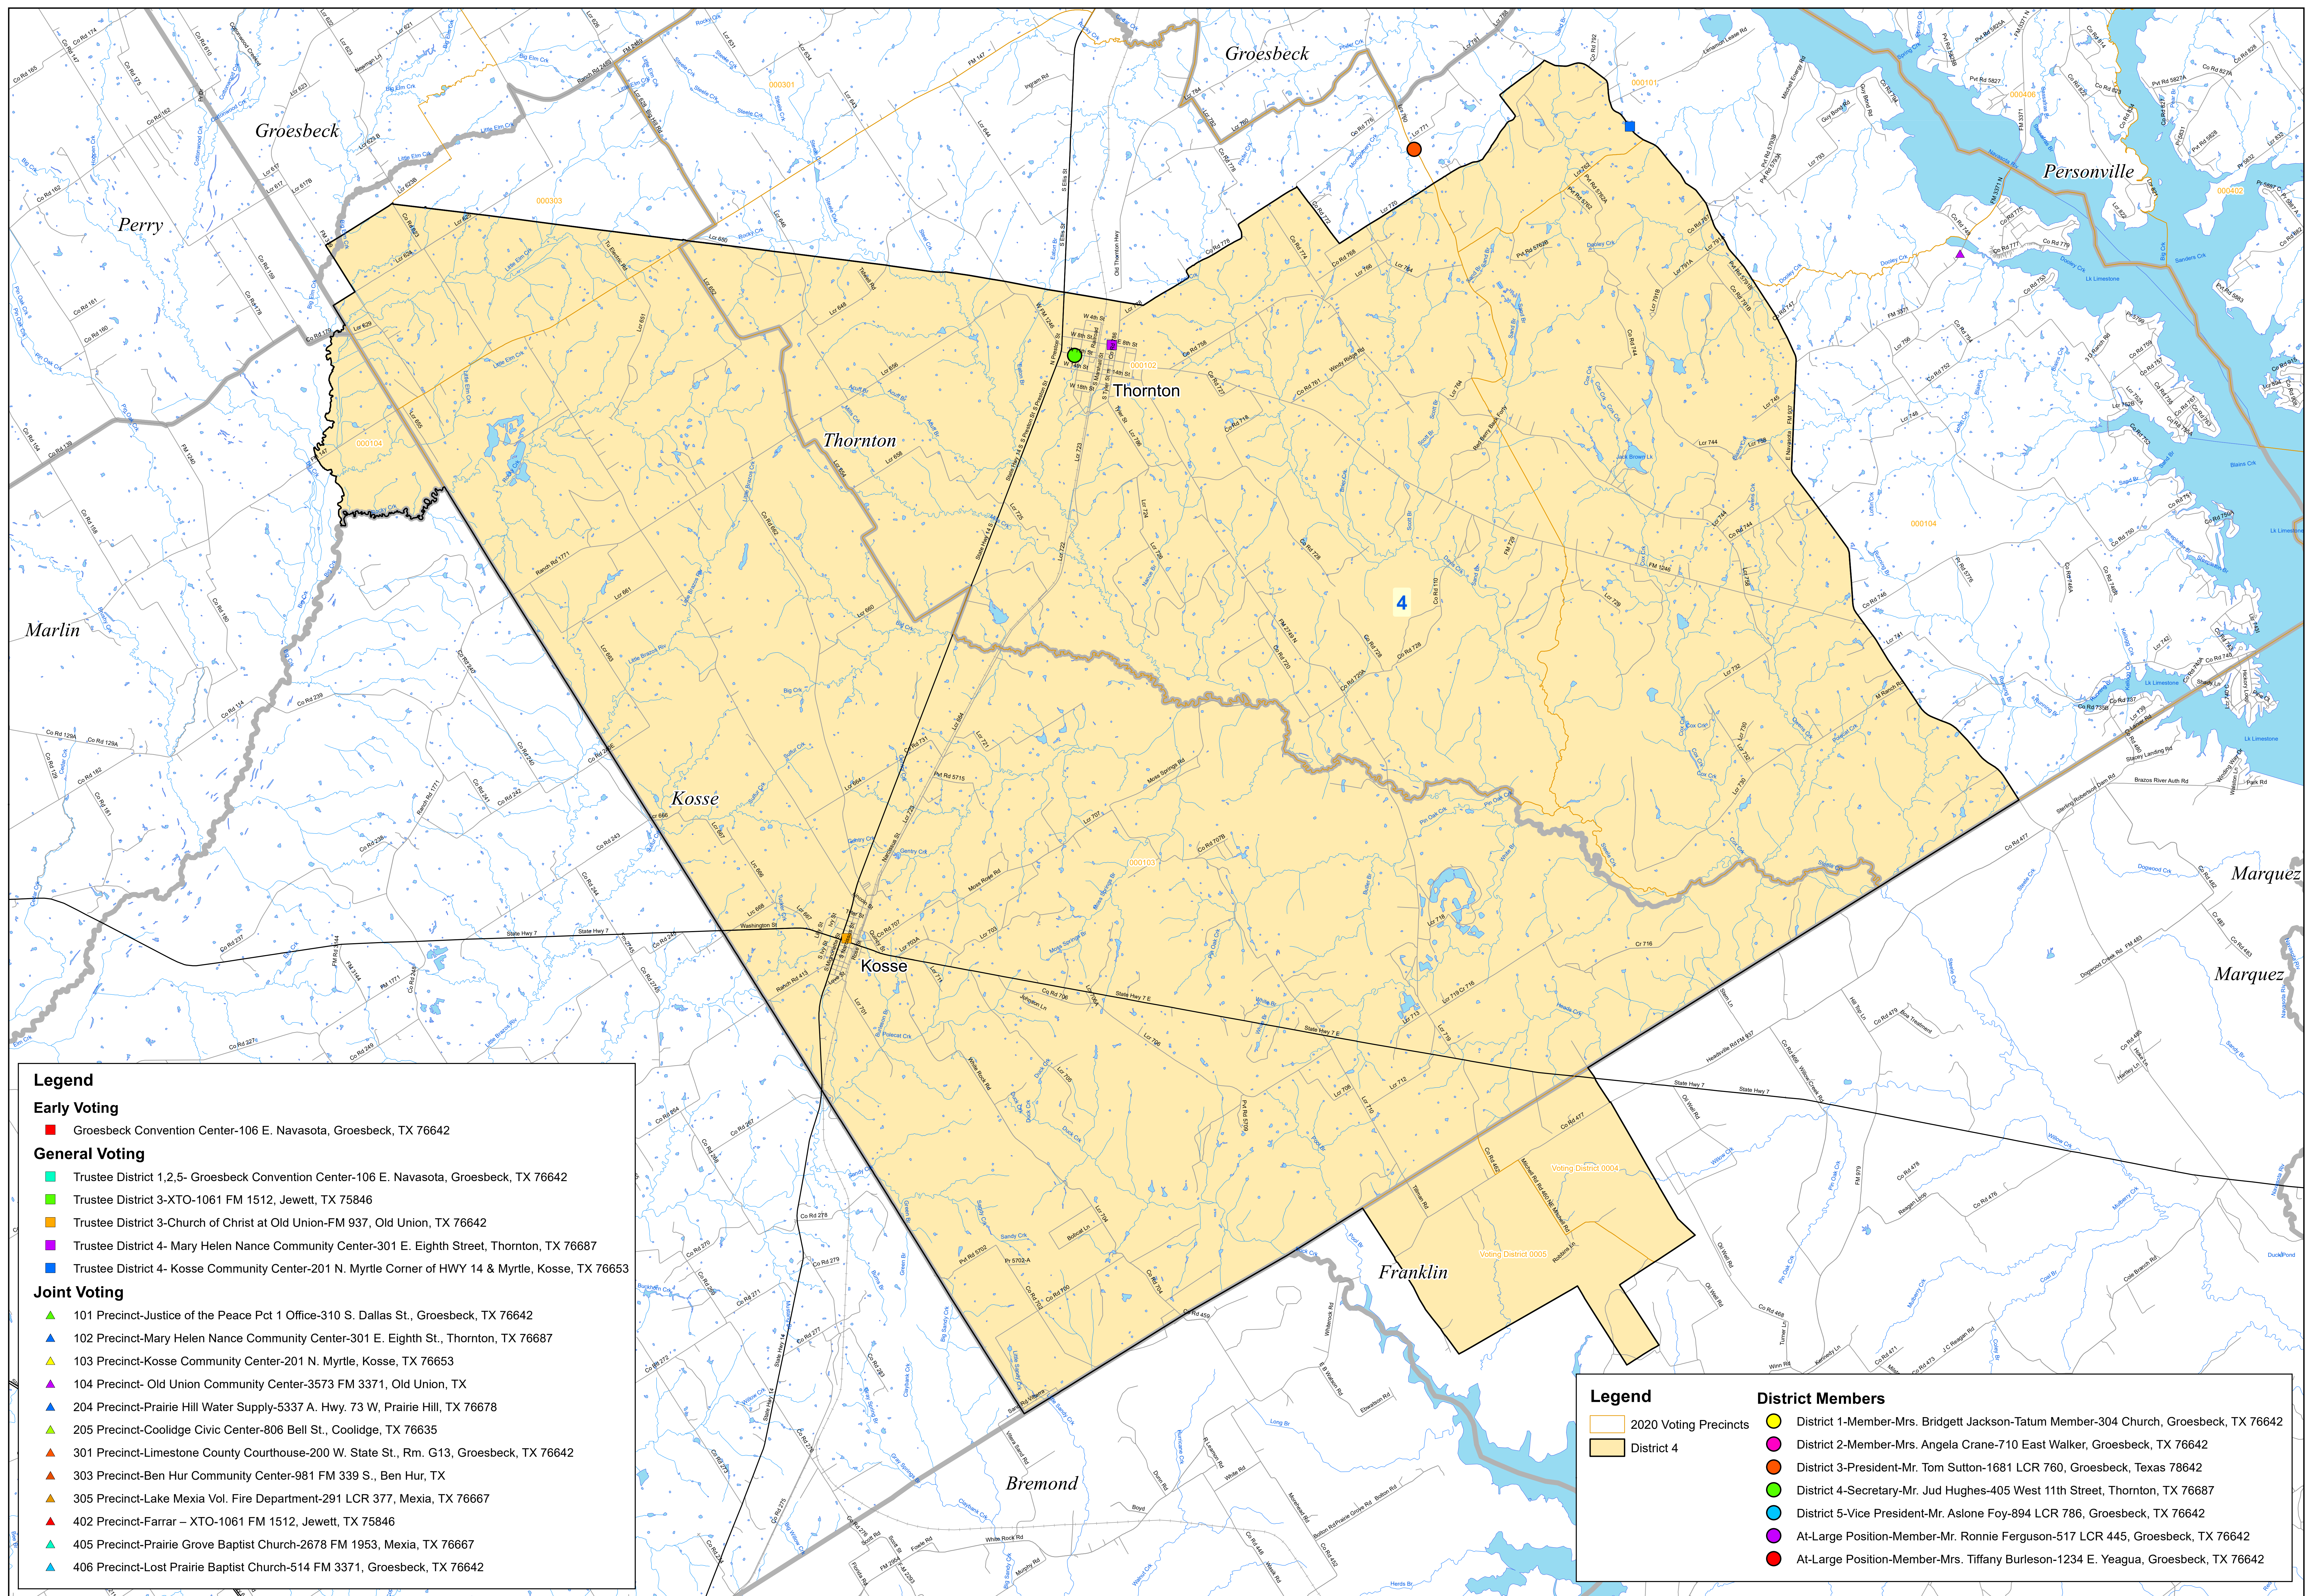

1. **Legend**
2. **Early Voting**
3. Groesbeck Convention Center-106 E. Navasota, Groesbeck, TX 76642
4. **General Voting**
5. Trustee District 1,2,5- Groesbeck Convention Center-106 E. Navasota, Groesbeck, TX 76642
   - Trustee District 3-XTO-1061 FM 1512, Jewett, TX 75846
   - Trustee District 3-Church of Christ at Old Union-FM 937, Old Union, TX 76642
   - Trustee District 4- Mary Helen Nance Community Center-301 E. Eighth Street, Thornton, TX 76687
   - Trustee District 4- Kosse Community Center-201 N. Myrtle Corner of HWY 14 & Myrtle, Kosse, TX 76653
6. **Joint Voting**
7. 101 Precinct-Justice of the Peace Pct 1 Office-310 S. Dallas St., Groesbeck, TX 76642
   - 102 Precinct-Mary Helen Nance Community Center-301 E. Eighth St., Thornton, TX 76687
   - 103 Precinct-Kosse Community Center-201 N. Myrtle, Kosse, TX 76653
   - 104 Precinct-Old Union Community Center-3573 FM 3371, Old Union, TX
   - 204 Precinct-Prairie Hill Water Supply-5337 A. Hwy. 73 W, Prairie Hill, TX 76678
   - 205 Precinct-Coolidge Civic Center-806 Bell St., Coolidge, TX 76635
   - 301 Precinct-Limestone County Courthouse-200 W. State St., Rm. G13, Groesbeck, TX 76642
   - 303 Precinct-Ben Hur Community Center-981 FM 339 S., Ben Hur, TX
   - 305 Precinct-Lake Mexia Vol. Fire Department-291 LCR 377, Mexia, TX 76667
   - 402 Precinct-Farrar - XTO-1061 FM 1512, Jewett, TX 75846
   - 405 Precinct-Prairie Grove Baptist Church-2678 FM 1953, Mexia, TX 76667
   - 406 Precinct-Lost Prairie Baptist Church-514 FM 3371, Groesbeck, TX 76642

1. **Legend**
2. 2020 Voting Precincts
   - District 4
3. **District Members**
4. District 1-Member-Mrs. Bridgett Jackson-Tatum Member-304 Church, Groesbeck, TX 76642
   - District 2-Member-Mrs. Angela Crane-710 East Walker, Groesbeck, TX 76642
   - District 3-President-Mr. Tom Sutton-1681 LCR 760, Groesbeck, Texas 78642
   - District 4-Secretary-Mr. Jud Hughes-405 West 11th Street, Thornton, TX 76687
   - District 5-Vice President-Mr. Aslone Foy-894 LCR 786, Groesbeck, TX 76642
   - At-Large Position-Member-Mr. Ronnie Ferguson-517 LCR 445, Groesbeck, TX 76642
   - At-Large Position-Member-Mrs. Tiffany Burleson-1234 E. Yeagua, Groesbeck, TX 76642

DISTRICT	Total Population Tabulation				Demographics as a Percent of Total Population															
	All Persons	Target	Dev.	Difference	White	Black	%	Hispanic	%	Amer Indian	%	Asian	%	Hawaiian	%	Other Race	%	Two or More Races	%	
1	1,864	1,841	1.26%	23	806	43.24%	509	27.31%	460	24.68%	6	0.32%	25	1.34%	0	0.00%	2	0.11%	56	3.00%
2	1,782	1,841	-3.19%	-59	1,016	57.01%	217	12.18%	442	24.80%	1	0.06%	55	3.09%	1	0.06%	7	0.39%	43	2.41%
3	1,844	1,841	0.17%	3	1,681	91.16%	13	0.70%	71	3.85%	1	0.05%	12	0.65%	1	0.05%	6	0.33%	59	3.20%
4	1,812	1,841	-1.56%	-29	1,471	81.18%	74	4.08%	162	8.94%	11	0.61%	10	0.55%	1	0.06%	10	0.55%	73	4.03%
5	1,902	1,841	3.32%	61	1,455	76.50%	104	5.47%	256	13.46%	6	0.32%	5	0.26%	2	0.11%	7	0.37%	67	3.52%
Total	9,204	9,204	6.51%		6,429	69.85%	917	9.96%	1,391	15.11%	25	0.27%	107	1.16%	5	0.05%	32	0.35%	298	3.24%

Groesbeck ISD, Texas Draft Map A District 4