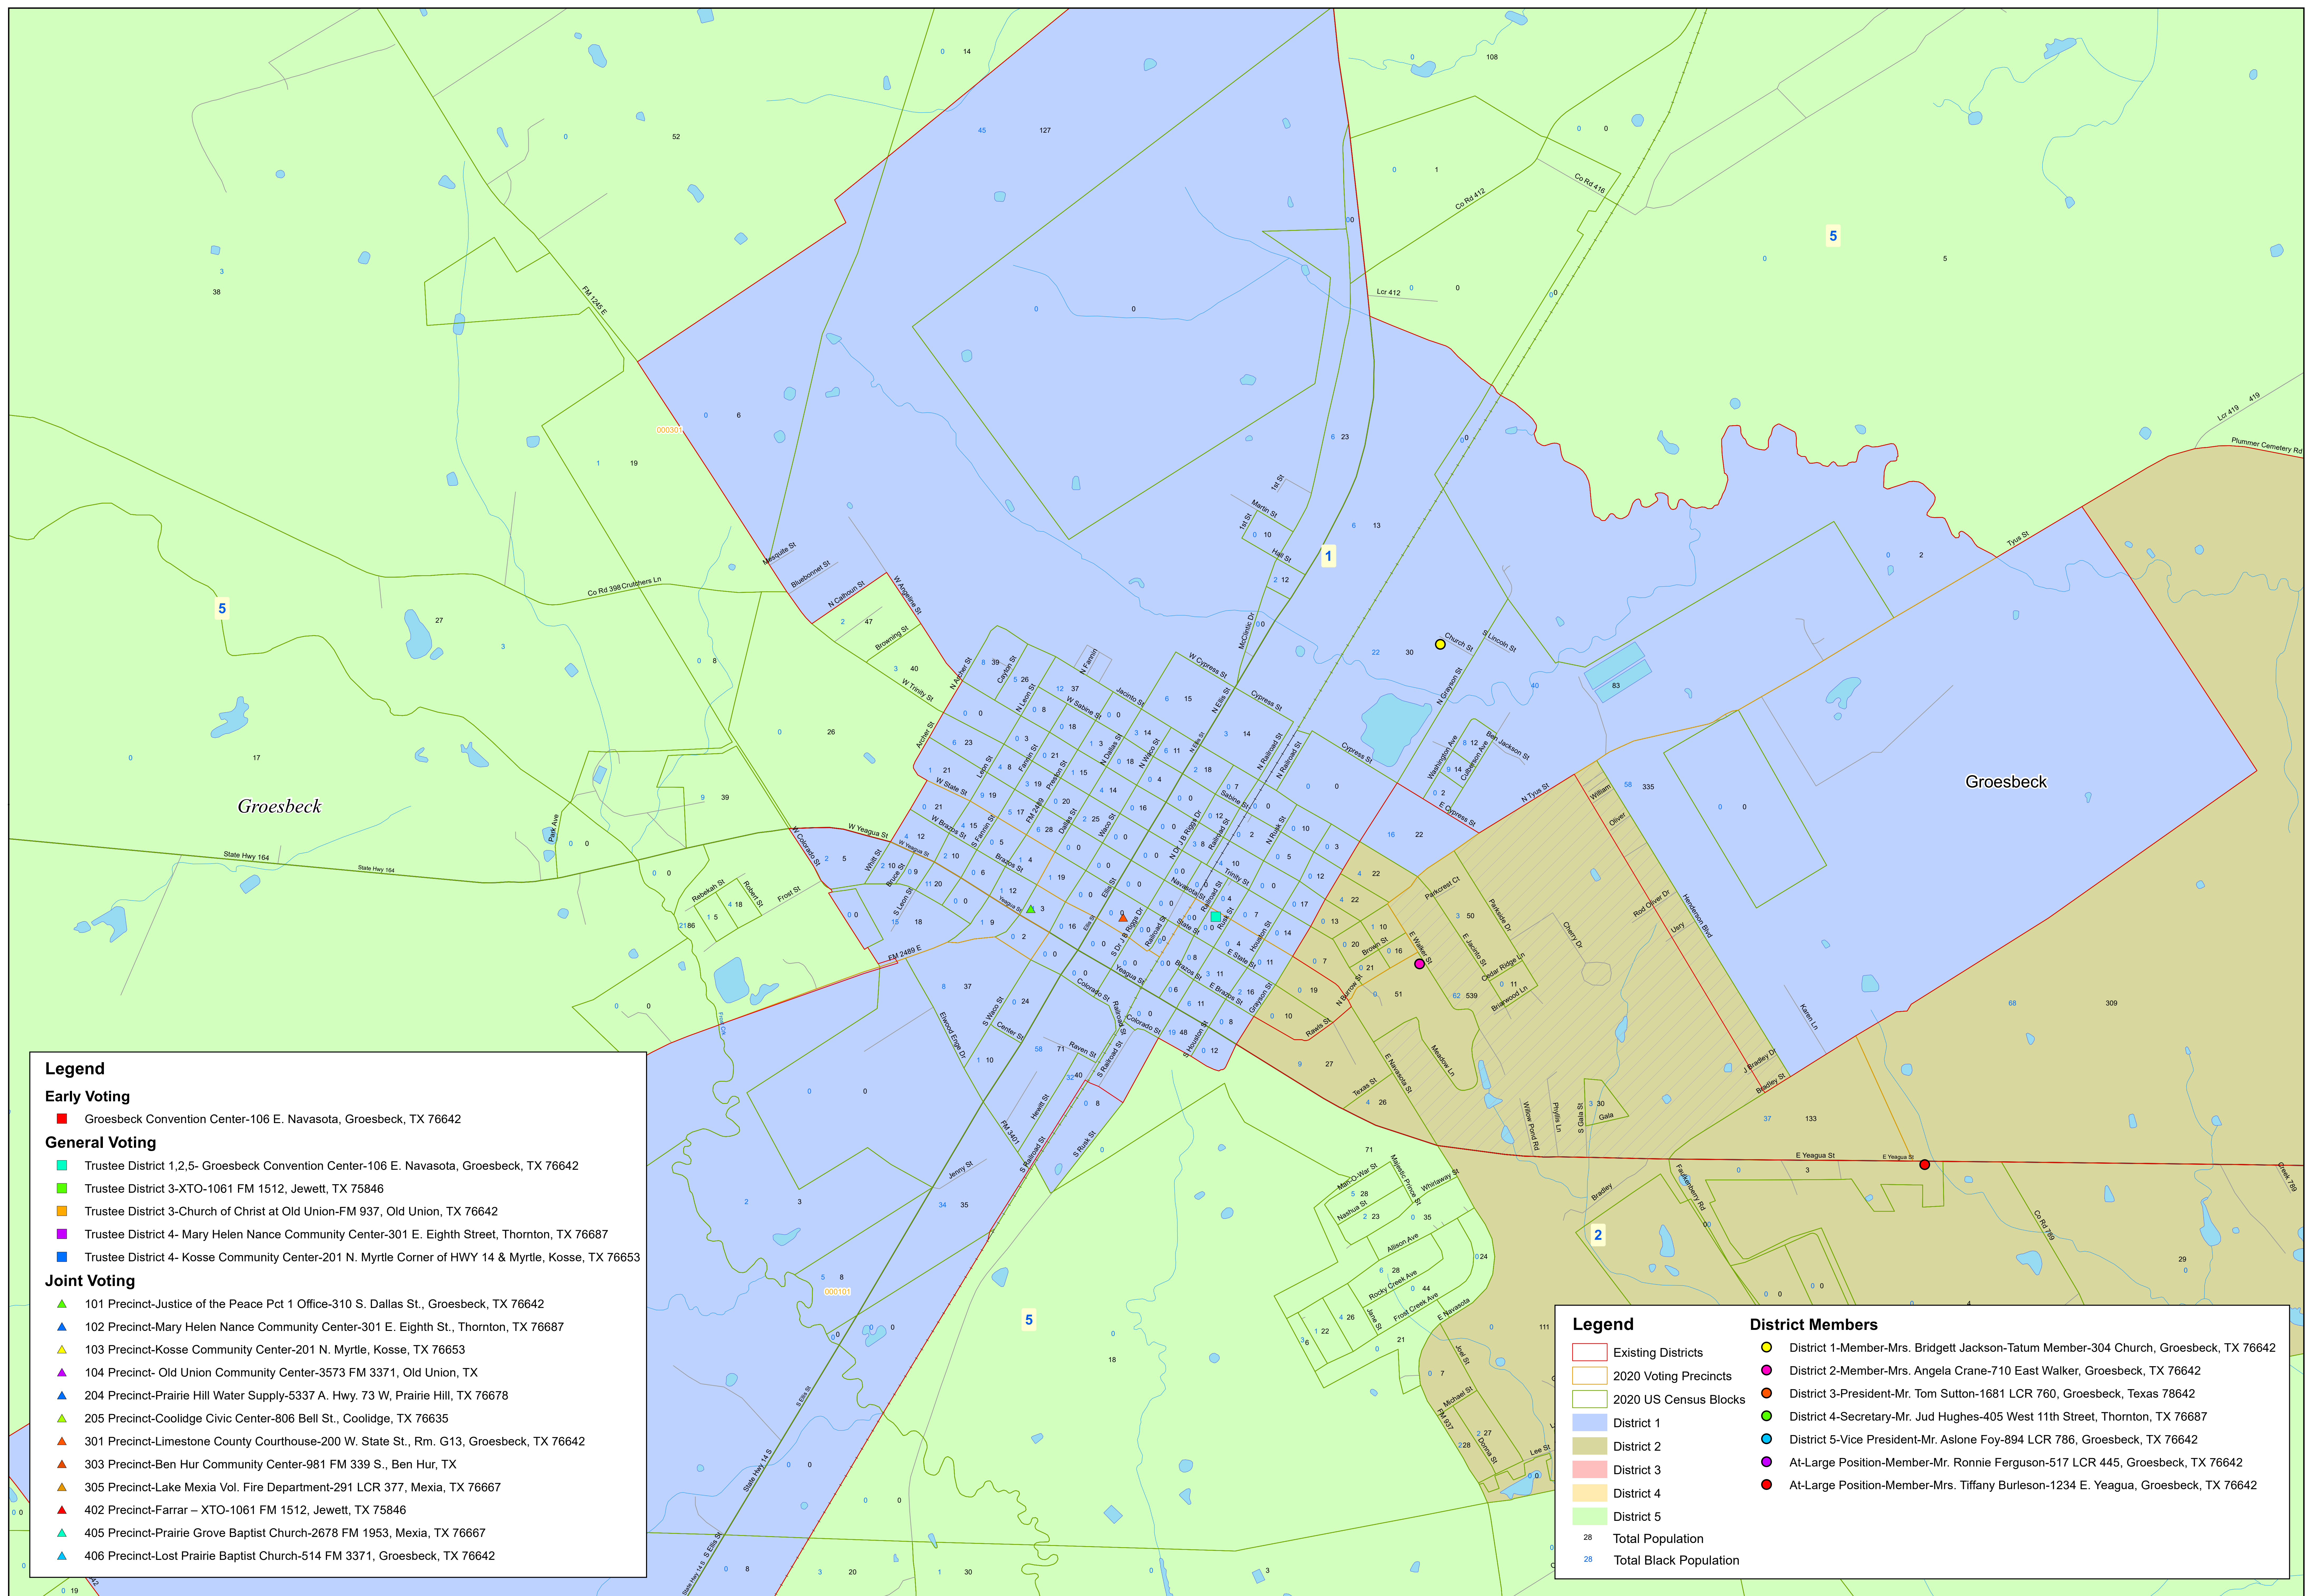

1. **Legend**
2. **Early Voting**
3. Groesbeck Convention Center-106 E. Navasota, Groesbeck, TX 76642
4. **General Voting**
5. Trustee District 1,2,5- Groesbeck Convention Center-106 E. Navasota, Groesbeck, TX 76642
   - Trustee District 3-XTO-1061 FM 1512, Jewett, TX 75846
   - Trustee District 3-Church of Christ at Old Union-FM 937, Old Union, TX 76642
   - Trustee District 4- Mary Helen Nance Community Center-301 E. Eighth Street, Thornton, TX 76687
   - Trustee District 4- Kosse Community Center-201 N. Myrtle Corner of HWY 14 & Myrtle, Kosse, TX 76653
6. **Joint Voting**
7. ▲ 101 Precinct-Justice of the Peace Pct 1 Office-310 S. Dallas St., Groesbeck, TX 76642
   - ▲ 102 Precinct-Mary Helen Nance Community Center-301 E. Eighth St., Thornton, TX 76687
   - ▲ 103 Precinct-Kosse Community Center-201 N. Myrtle, Kosse, TX 76653
   - ▲ 104 Precinct- Old Union Community Center-3573 FM 3371, Old Union, TX
   - ▲ 204 Precinct-Prairie Hill Water Supply-5337 A. Hwy. 73 W, Prairie Hill, TX 76678
   - ▲ 205 Precinct-Coolidge Civic Center-806 Bell St., Coolidge, TX 76635
   - ▲ 301 Precinct-Limestone County Courthouse-200 W. State St., Rm. G13, Groesbeck, TX 76642
   - ▲ 303 Precinct-Ben Hur Community Center-981 FM 339 S., Ben Hur, TX
   - ▲ 305 Precinct-Lake Mexia Vol. Fire Department-291 LCR 377, Mexia, TX 76667
   - ▲ 402 Precinct-Farrar -- XTO-1061 FM 1512, Jewett, TX 75846
   - ▲ 405 Precinct-Prairie Grove Baptist Church-2678 FM 1953, Mexia, TX 76667
   - ▲ 406 Precinct-Lost Prairie Baptist Church-514 FM 3371, Groesbeck, TX 76642

1. **Legend**
2. Existing Districts
   - 2020 Voting Precincts
   - 2020 US Census Blocks
   - District 1
   - District 2
   - District 3
   - District 4
   - District 5
   - 28 Total Population
   - 28 Total Black Population
3. **District Members**
4. District 1-Member-Mrs. Bridgett Jackson-Tatum Member-304 Church, Groesbeck, TX 76642
   - District 2-Member-Mrs. Angela Crane-710 East Walker, Groesbeck, TX 76642
   - District 3-President-Mr. Tom Sutton-1681 LCR 760, Groesbeck, Texas 78642
   - District 4-Secretary-Mr. Jud Hughes-405 West 11th Street, Thornton, TX 76687
   - District 5-Vice President-Mr. Aslone Foy-894 LCR 786, Groesbeck, TX 76642
   - At-Large Position-Member-Mr. Ronnie Ferguson-517 LCR 445, Groesbeck, TX 76642
   - At-Large Position-Member-Mrs. Tiffany Burleson-1234 E. Yeagua, Groesbeck, TX 76642