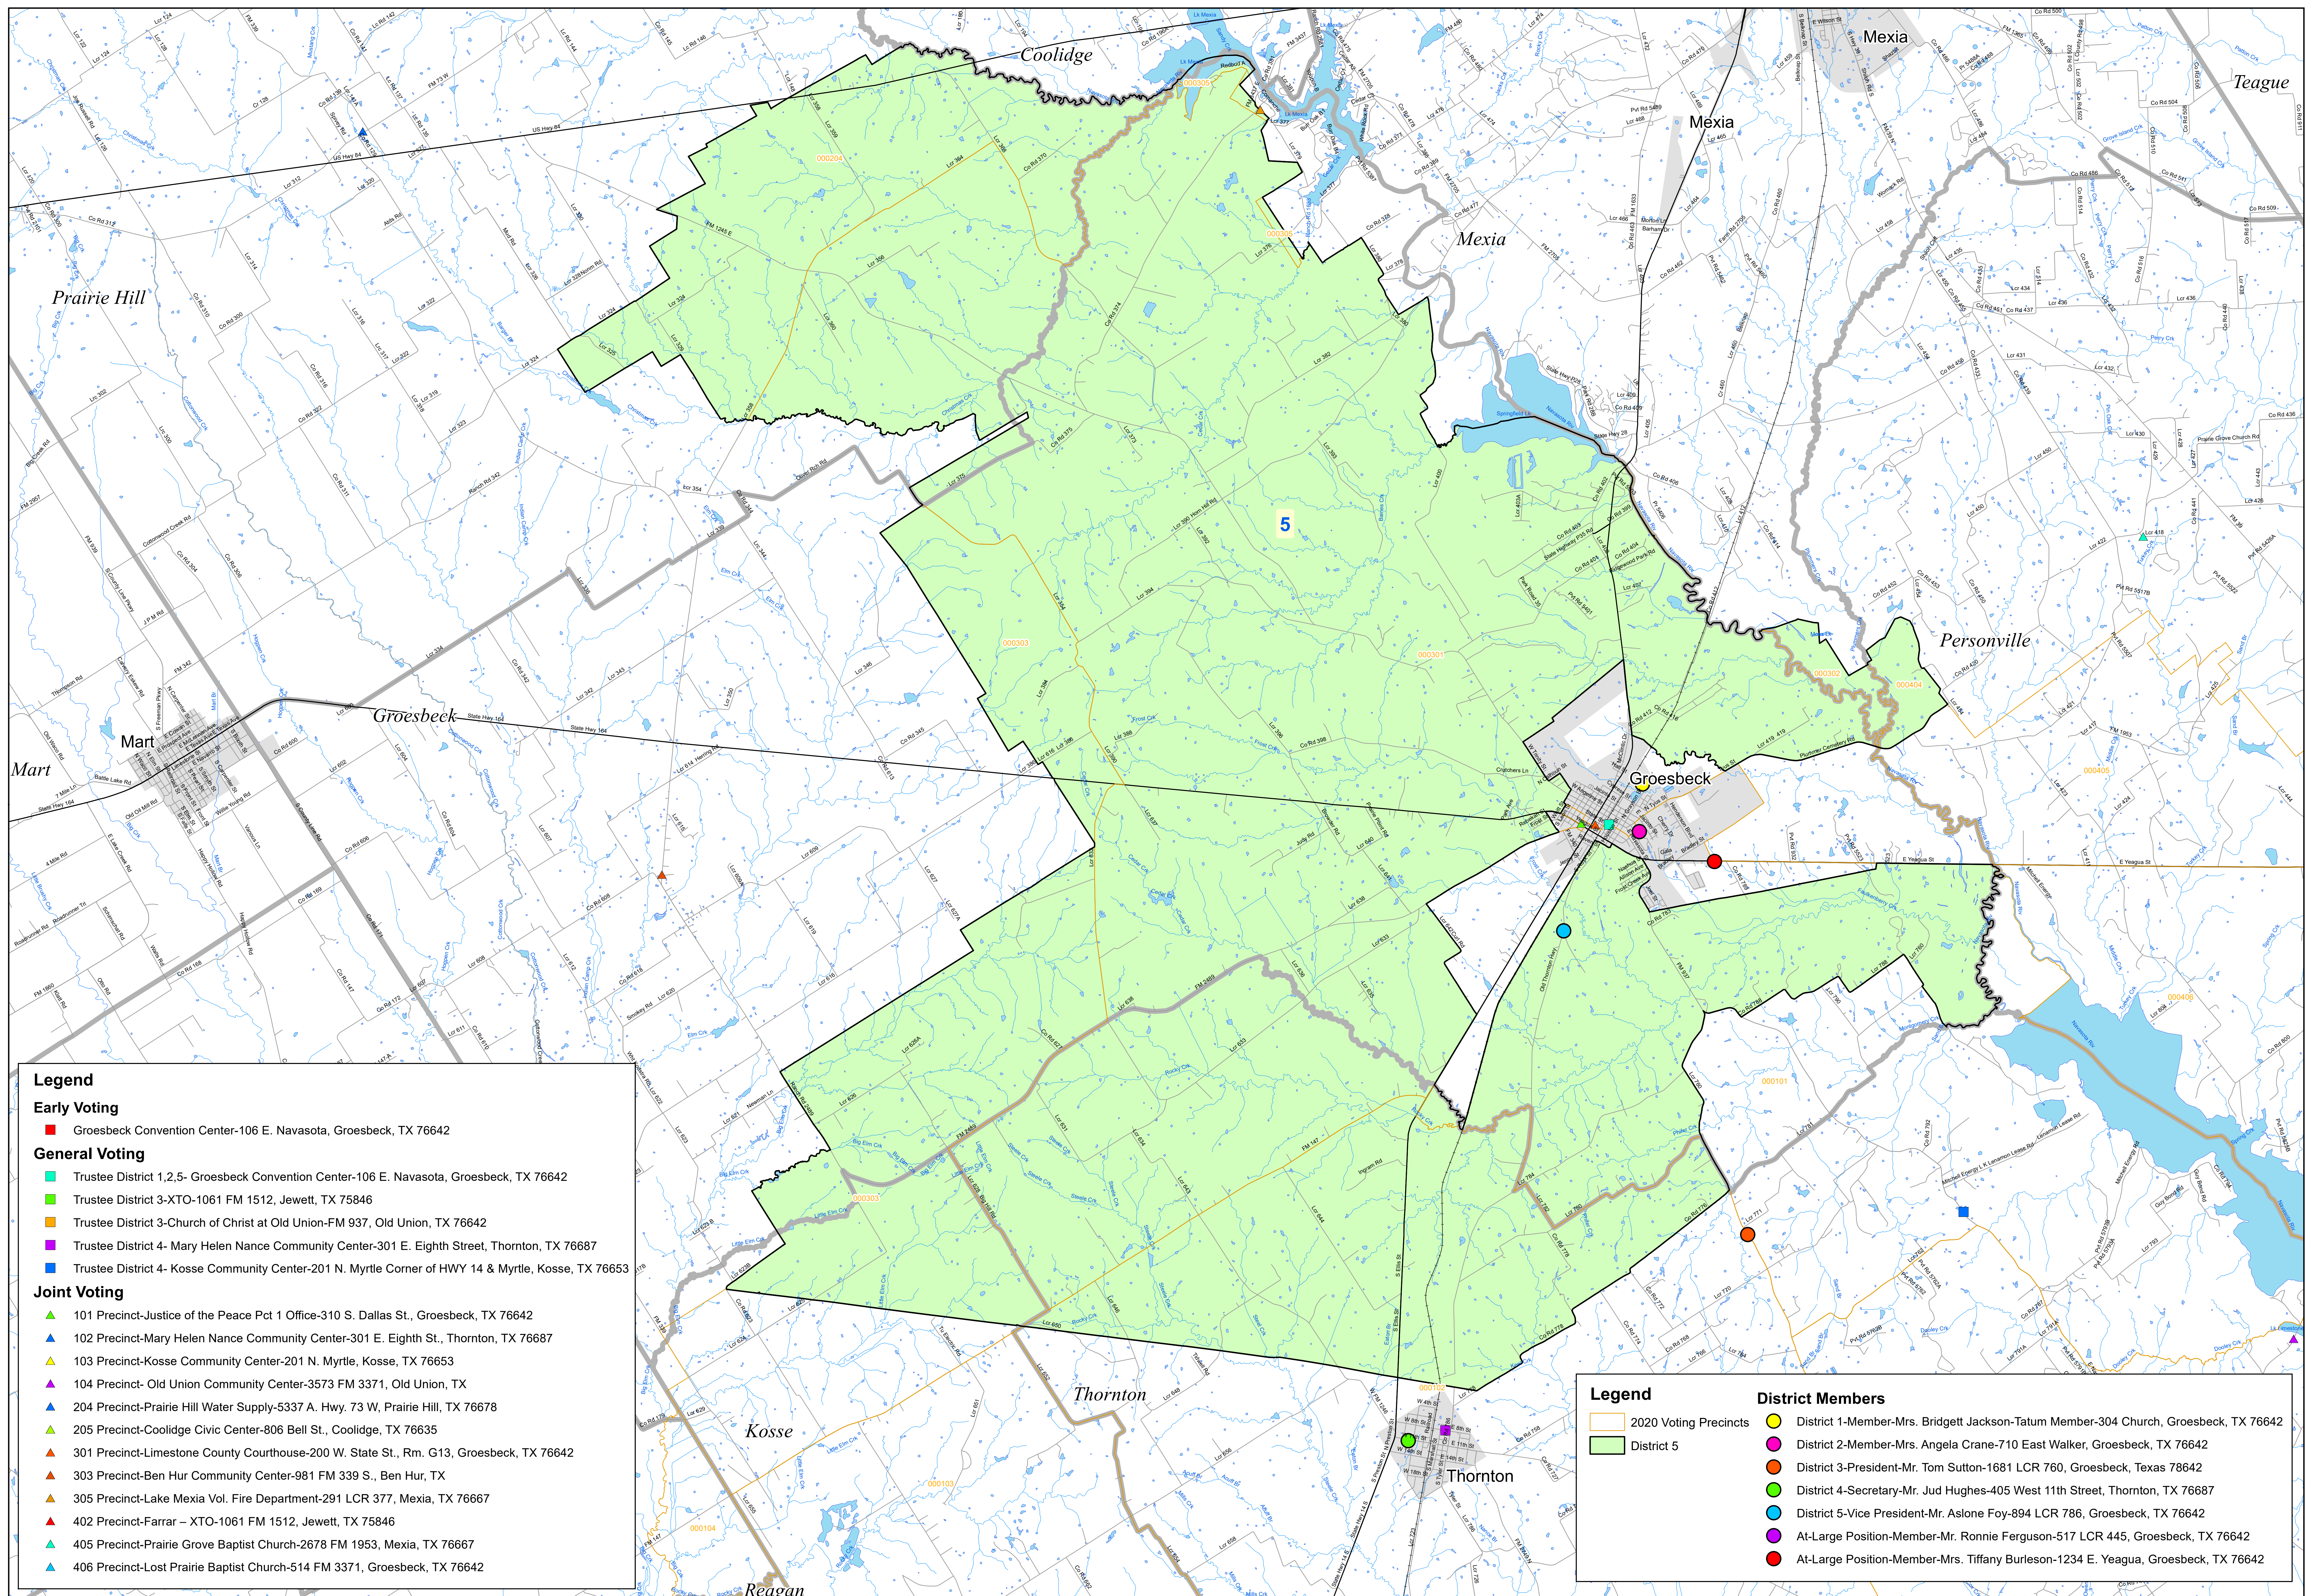

1. **Legend**
2. **Early Voting**
3. Groesbeck Convention Center-106 E. Navasota, Groesbeck, TX 76642
4. **General Voting**
5. Trustee District 1,2,5- Groesbeck Convention Center-106 E. Navasota, Groesbeck, TX 76642
   - Trustee District 3-XTO-1061 FM 1512, Jewett, TX 75846
   - Trustee District 3-Church of Christ at Old Union-FM 937, Old Union, TX 76642
   - Trustee District 4- Mary Helen Nance Community Center-301 E. Eighth Street, Thornton, TX 76687
   - Trustee District 4- Kosse Community Center-201 N. Myrtle Corner of HWY 14 & Myrtle, Kosse, TX 76653
6. **Joint Voting**
7. 101 Precinct-Justice of the Peace Pct 1 Office-310 S. Dallas St., Groesbeck, TX 76642
   - 102 Precinct-Mary Helen Nance Community Center-301 E. Eighth St., Thornton, TX 76687
   - 103 Precinct-Kosse Community Center-201 N. Myrtle, Kosse, TX 76653
   - 104 Precinct-Old Union Community Center-3573 FM 3371, Old Union, TX
   - 204 Precinct-Prairie Hill Water Supply-5337 A. Hwy. 73 W, Prairie Hill, TX 76678
   - 205 Precinct-Coolidge Civic Center-806 Bell St., Coolidge, TX 76635
   - 301 Precinct-Limestone County Courthouse-200 W. State St., Rm. G13, Groesbeck, TX 76642
   - 303 Precinct-Ben Hur Community Center-981 FM 339 S., Ben Hur, TX
   - 305 Precinct-Lake Mexia Vol. Fire Department-291 LCR 377, Mexia, TX 76667
   - 402 Precinct-Farrar – XTO-1061 FM 1512, Jewett, TX 75846
   - 405 Precinct-Prairie Grove Baptist Church-2678 FM 1953, Mexia, TX 76667
   - 406 Precinct-Lost Prairie Baptist Church-514 FM 3371, Groesbeck, TX 76642

1. **Legend**
2. 2020 Voting Precincts
   - District 5
3. **District Members**
4. District 1-Member-Mrs. Bridgett Jackson-Tatum Member-304 Church, Groesbeck, TX 76642
   - District 2-Member-Mrs. Angela Crane-710 East Walker, Groesbeck, TX 76642
   - District 3-President-Mr. Tom Sutton-1681 LCR 760, Groesbeck, Texas 78642
   - District 4-Secretary-Mr. Jud Hughes-405 West 11th Street, Thornton, TX 76687
   - District 5-Vice President-Mr. Aslone Foy-894 LCR 786, Groesbeck, TX 76642
   - At-Large Position-Member-Mr. Ronnie Ferguson-517 LCR 445, Groesbeck, TX 76642
   - At-Large Position-Member-Mrs. Tiffany Burleson-1234 E. Yeagua, Groesbeck, TX 76642

DISTRICT	Total Population Tabulation				Demographics as a Percent of Total Population															
	All Persons	Target	Dev.	Difference	White	Black	%	Hispanic	%	Amer Indian	%	Asian	%	Hawaiian	%	Other Race	%	Two or More Races	%	
1	1,864	1,841	1.26%	23	806	43.24%	509	27.31%	460	24.68%	6	0.32%	25	1.34%	0	0.00%	2	0.11%	56	3.00%
2	1,782	1,841	-3.19%	-59	1,016	57.01%	217	12.18%	442	24.80%	1	0.06%	55	3.09%	1	0.06%	7	0.39%	43	2.41%
3	1,844	1,841	0.17%	3	1,681	91.16%	13	0.70%	71	3.85%	1	0.05%	12	0.65%	1	0.05%	6	0.33%	59	3.20%
4	1,812	1,841	-1.56%	-29	1,471	81.18%	74	4.08%	162	8.94%	11	0.61%	10	0.55%	1	0.06%	10	0.55%	73	4.03%
5	1,902	1,841	3.32%	61	1,455	76.50%	104	5.47%	256	13.46%	6	0.32%	5	0.26%	2	0.11%	7	0.37%	67	3.52%
Total	9,204		6.51%		6,429	69.85%	917	9.96%	1,391	15.11%	25	0.27%	107	1.16%	5	0.05%	32	0.35%	298	3.24%

Groesbeck ISD, Texas Draft Map A District 5

Data Source:
2020 TIGER/LINE GEOGRAPHY
2020 US CENSUS (PL 94-171) SUMMARY FILE