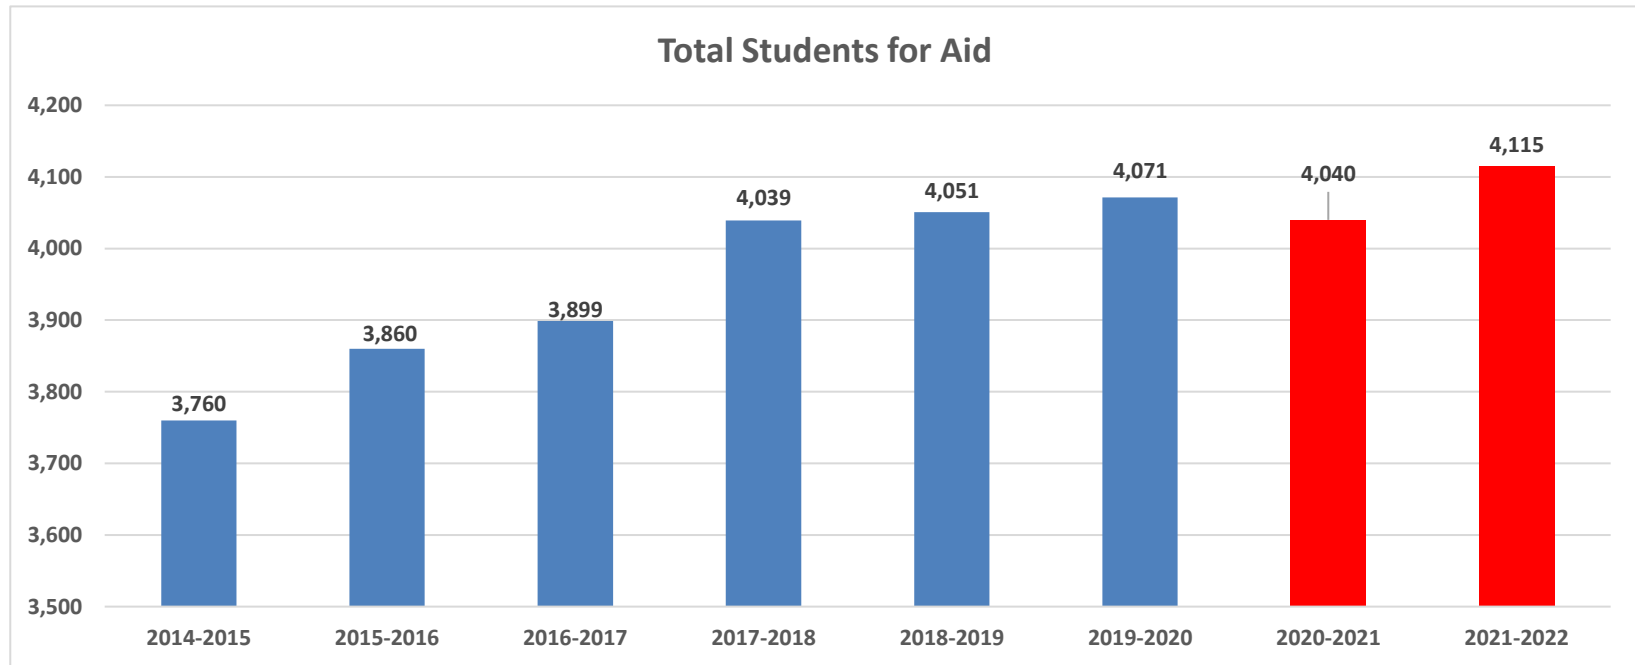

1. **Superintendent Updates**

Presenter: Pat Devine,
Superintendent

2. **Learning Gap Data**

Presenter: Kathy Oliphant and Sarah Klitzke

3. **Review Enrollment Projections for Upcoming School Year**

**ISD #110 - Waconia Public Schools
Enrollment History and Projection
Average Daily Membership (ADM)**

	Actuals						Estimated	
	2014-2015	2015-2016	2016-2017	2017-2018	2018-2019	2019-2020	2020-2021	2021-2022
Elementary	2,022	2,072	2,102	2,148	2,113	2,111	2,060	2,115
Secondary	1,738	1,788	1,797	1,891	1,938	1,960	1,980	2,000
Total Students for Aid	3,760	3,860	3,899	4,039	4,051	4,071	4,040	4,115
Percent Change	1.65%	2.66%	1.01%	3.59%	0.30%	0.50%	-0.27%	1.07%