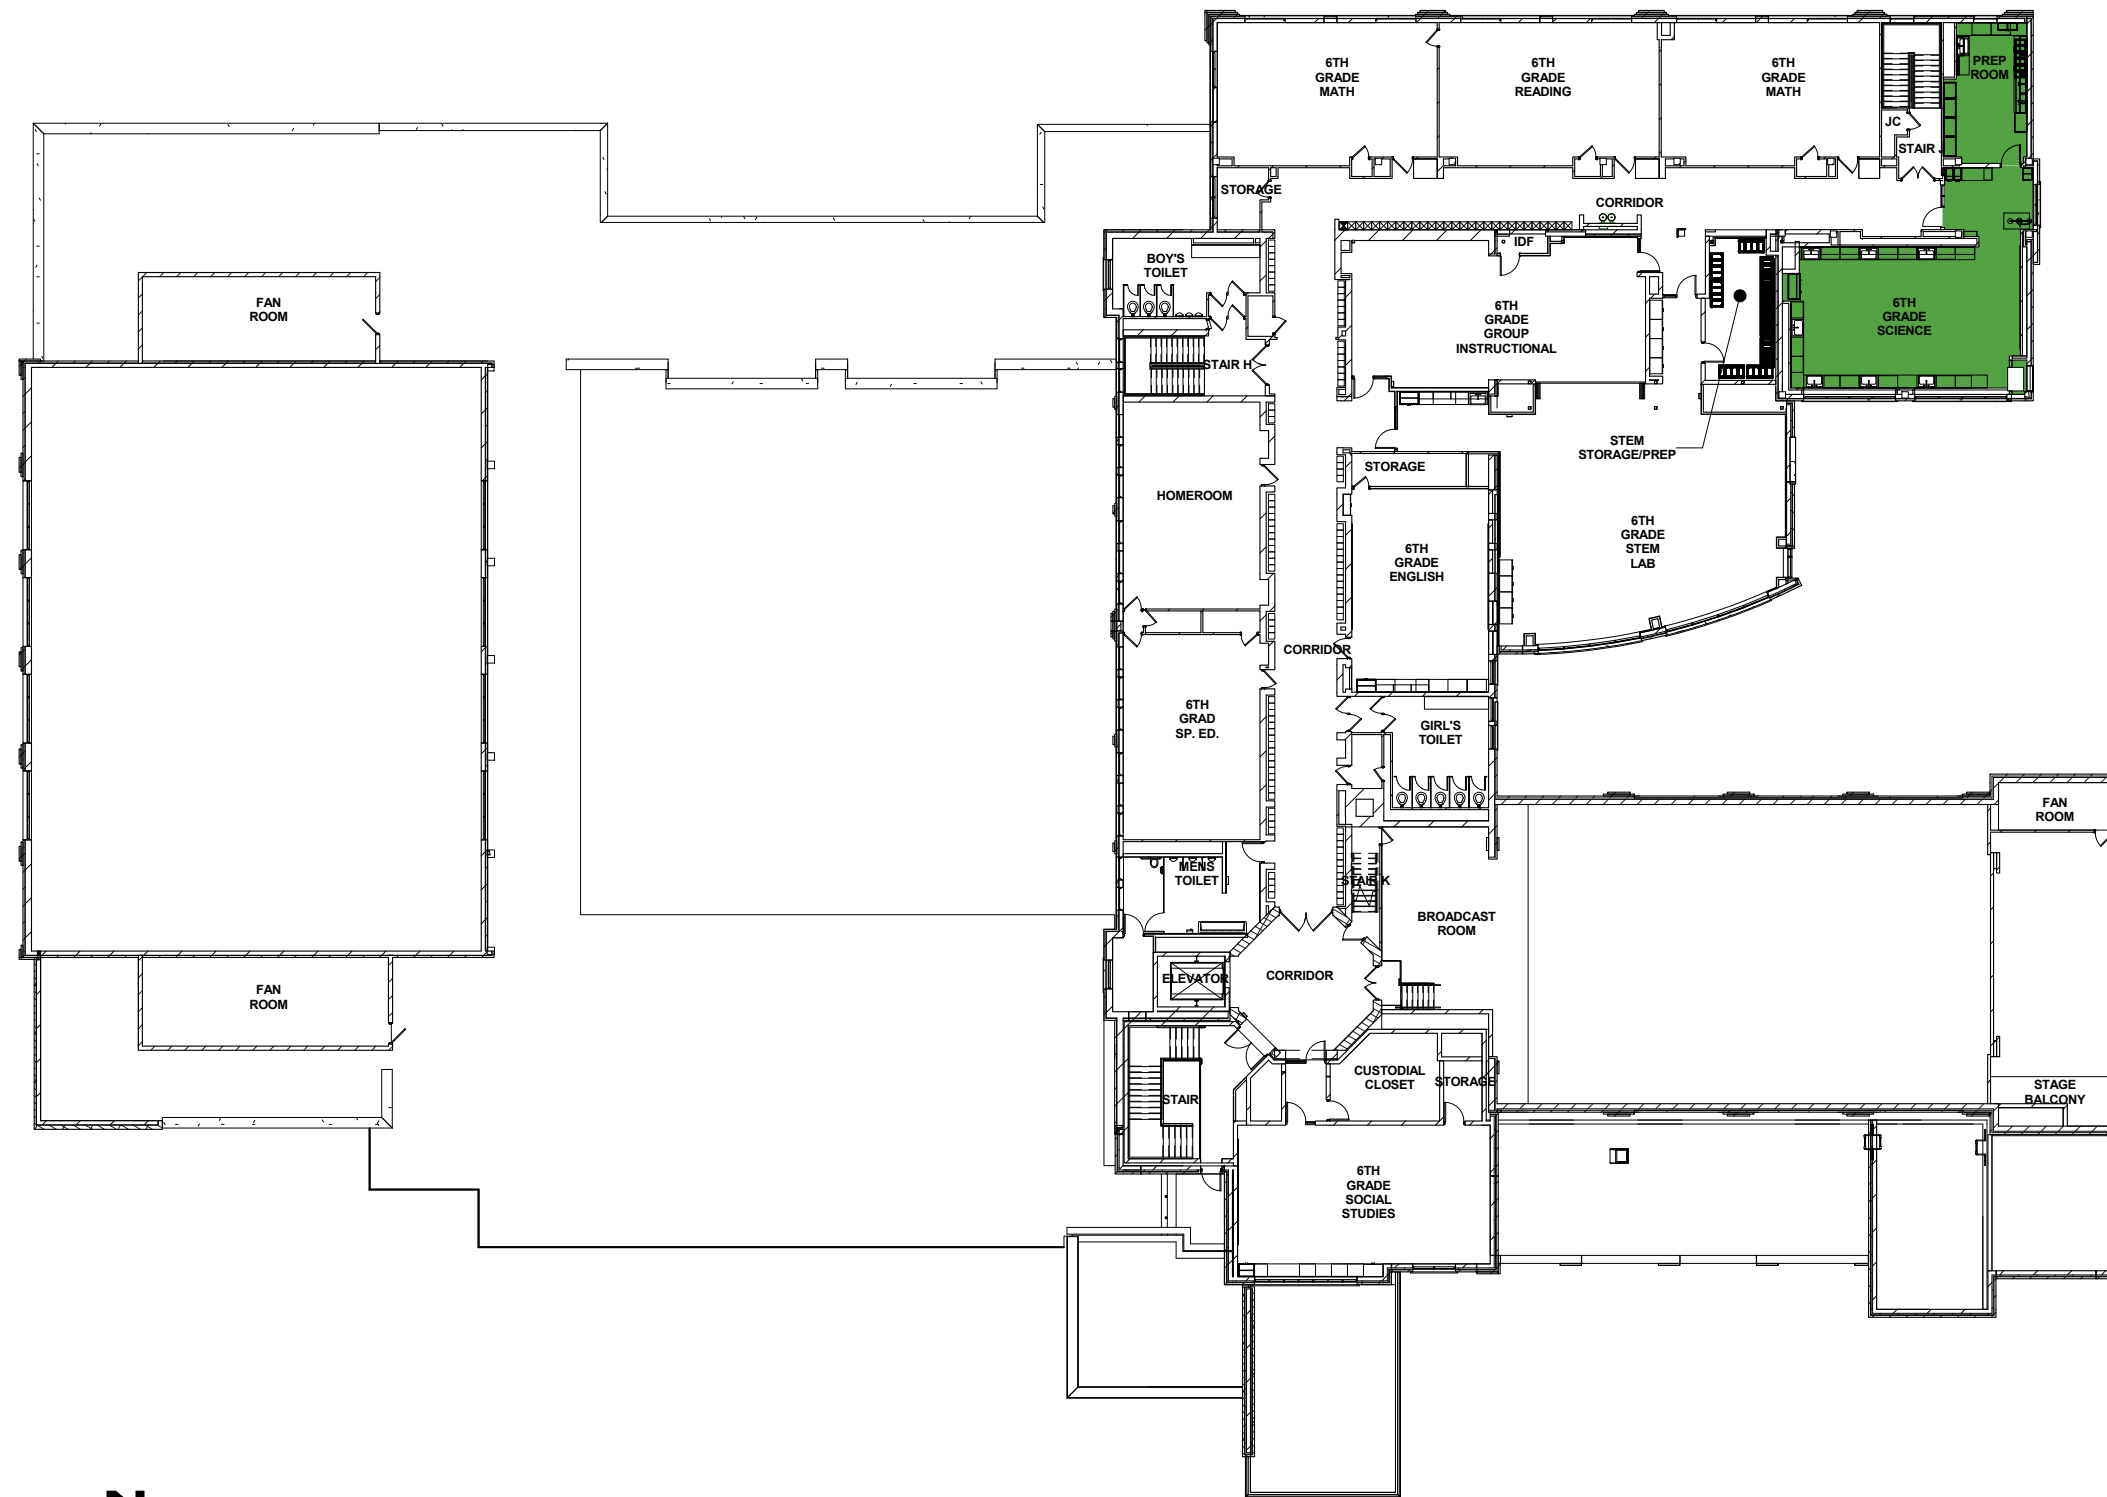

PHASE 2

FIRST FLOOR-PHASE 2

1" = 30'-0"

PHASE 2

SECOND FLOOR-PHASE 2

1" = 30'-0"

PHASE 2

THIRD FLOOR-PHASE 2

1" = 30'-0"

 PHASE 2

FIRST FLOOR - PHASE 2 - EXPRESSIVE ARTS

1" = 30'-0"

CORRIDOR

CLERESTORY WINDOWS

FITNESS CENTER

1/8" = 1'-0"

1ST FLOOR - 8TH GRADE WING

1/8" = 1'-0"

2ND FLOOR - 7TH GRADE WING

1/8" = 1'-0"

3RD FLOOR - 6TH GRADE WING

1/8" = 1'-0"

1

EAST COURTYARD

1/8" = 1'-0"