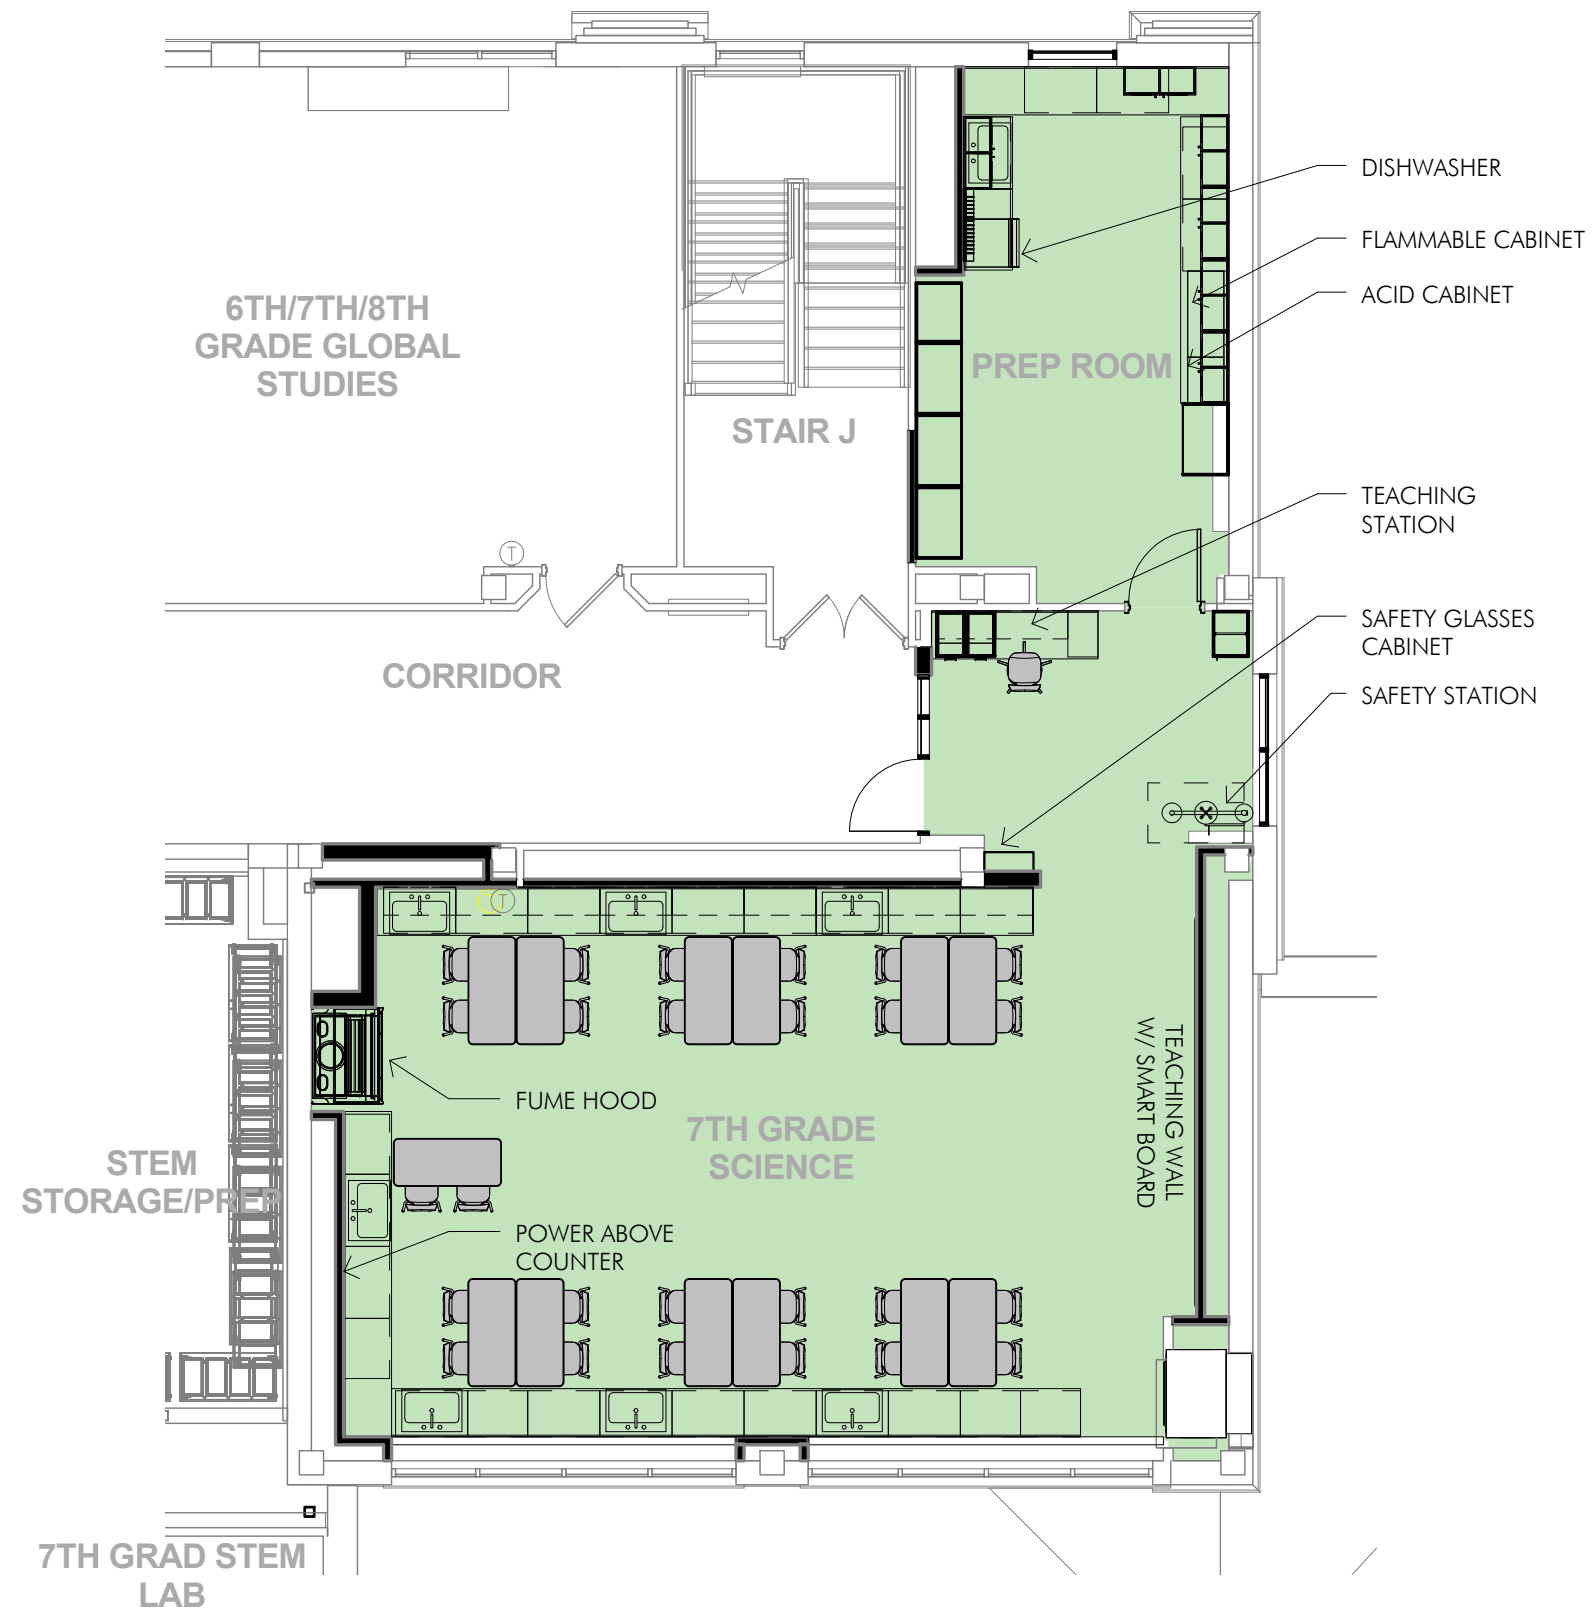

PHASE 2

FIRST FLOOR-PHASE 2

1" = 30'-0"

PHASE 2

SECOND FLOOR-PHASE 2

1" = 30'-0"

PHASE 2

THIRD FLOOR-PHASE 2

1" = 30'-0"

 PHASE 2

FIRST FLOOR - PHASE 2 - EXPRESSIVE ARTS

1" = 30'-0"

CORRIDOR

CLERESTORY WINDOWS

FITNESS CENTER

1/8" = 1'-0"

1ST FLOOR - 8TH GRADE WING

1/8" = 1'-0"

2ND FLOOR - 7TH GRADE WING

1/8" = 1'-0"

3RD FLOOR - 6TH GRADE WING

1/8" = 1'-0"

1

EAST COURTYARD

1/8" = 1'-0"