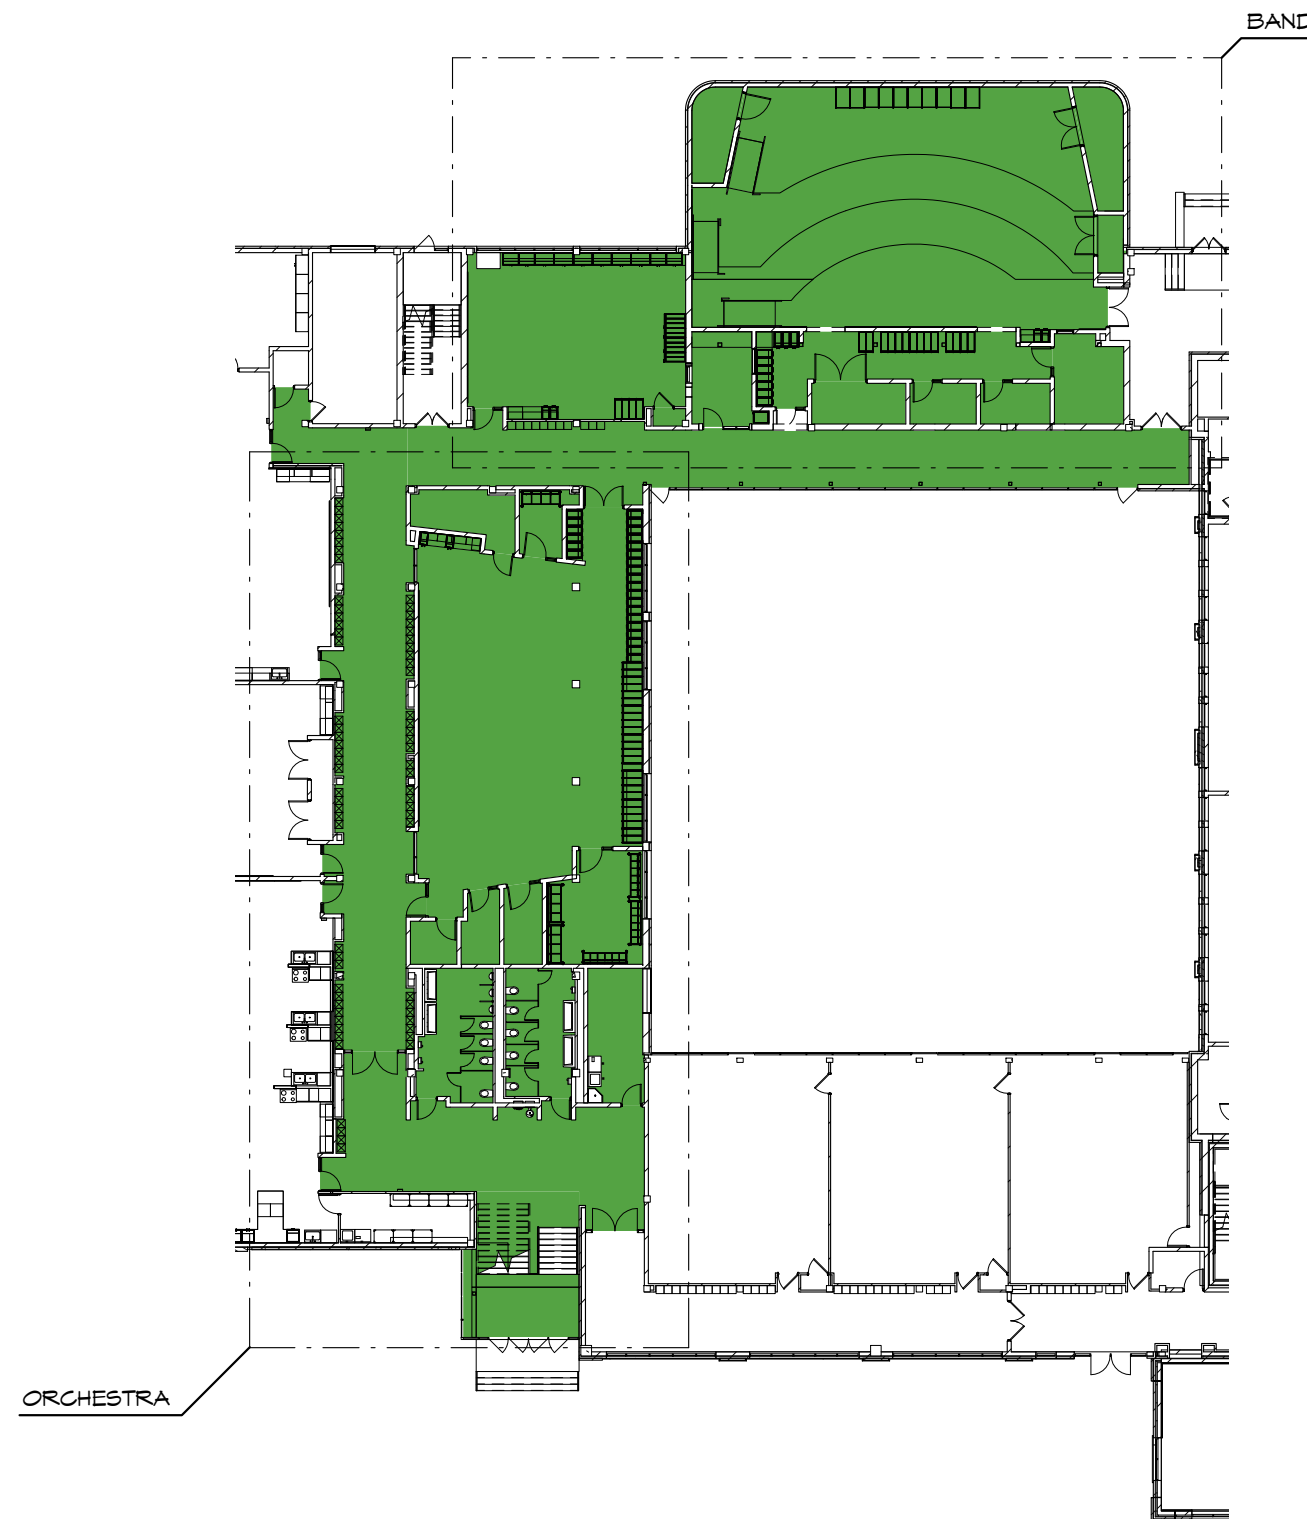

PHASE 2

FIRST FLOOR-PHASE 2

1" = 30'-0"

PHASE 2

SECOND FLOOR-PHASE 2

1" = 30'-0"

PHASE 2

THIRD FLOOR-PHASE 2

1" = 30'-0"

 PHASE 2

FIRST FLOOR - PHASE 2 - EXPRESSIVE ARTS

1" = 30'-0"

CORRIDOR

CLERESTORY WINDOWS

FITNESS CENTER

1/8" = 1'-0"

1ST FLOOR - 8TH GRADE WING

1/8" = 1'-0"

2ND FLOOR - 7TH GRADE WING

1/8" = 1'-0"

3RD FLOOR - 6TH GRADE WING

1/8" = 1'-0"

1

EAST COURTYARD

1/8" = 1'-0"