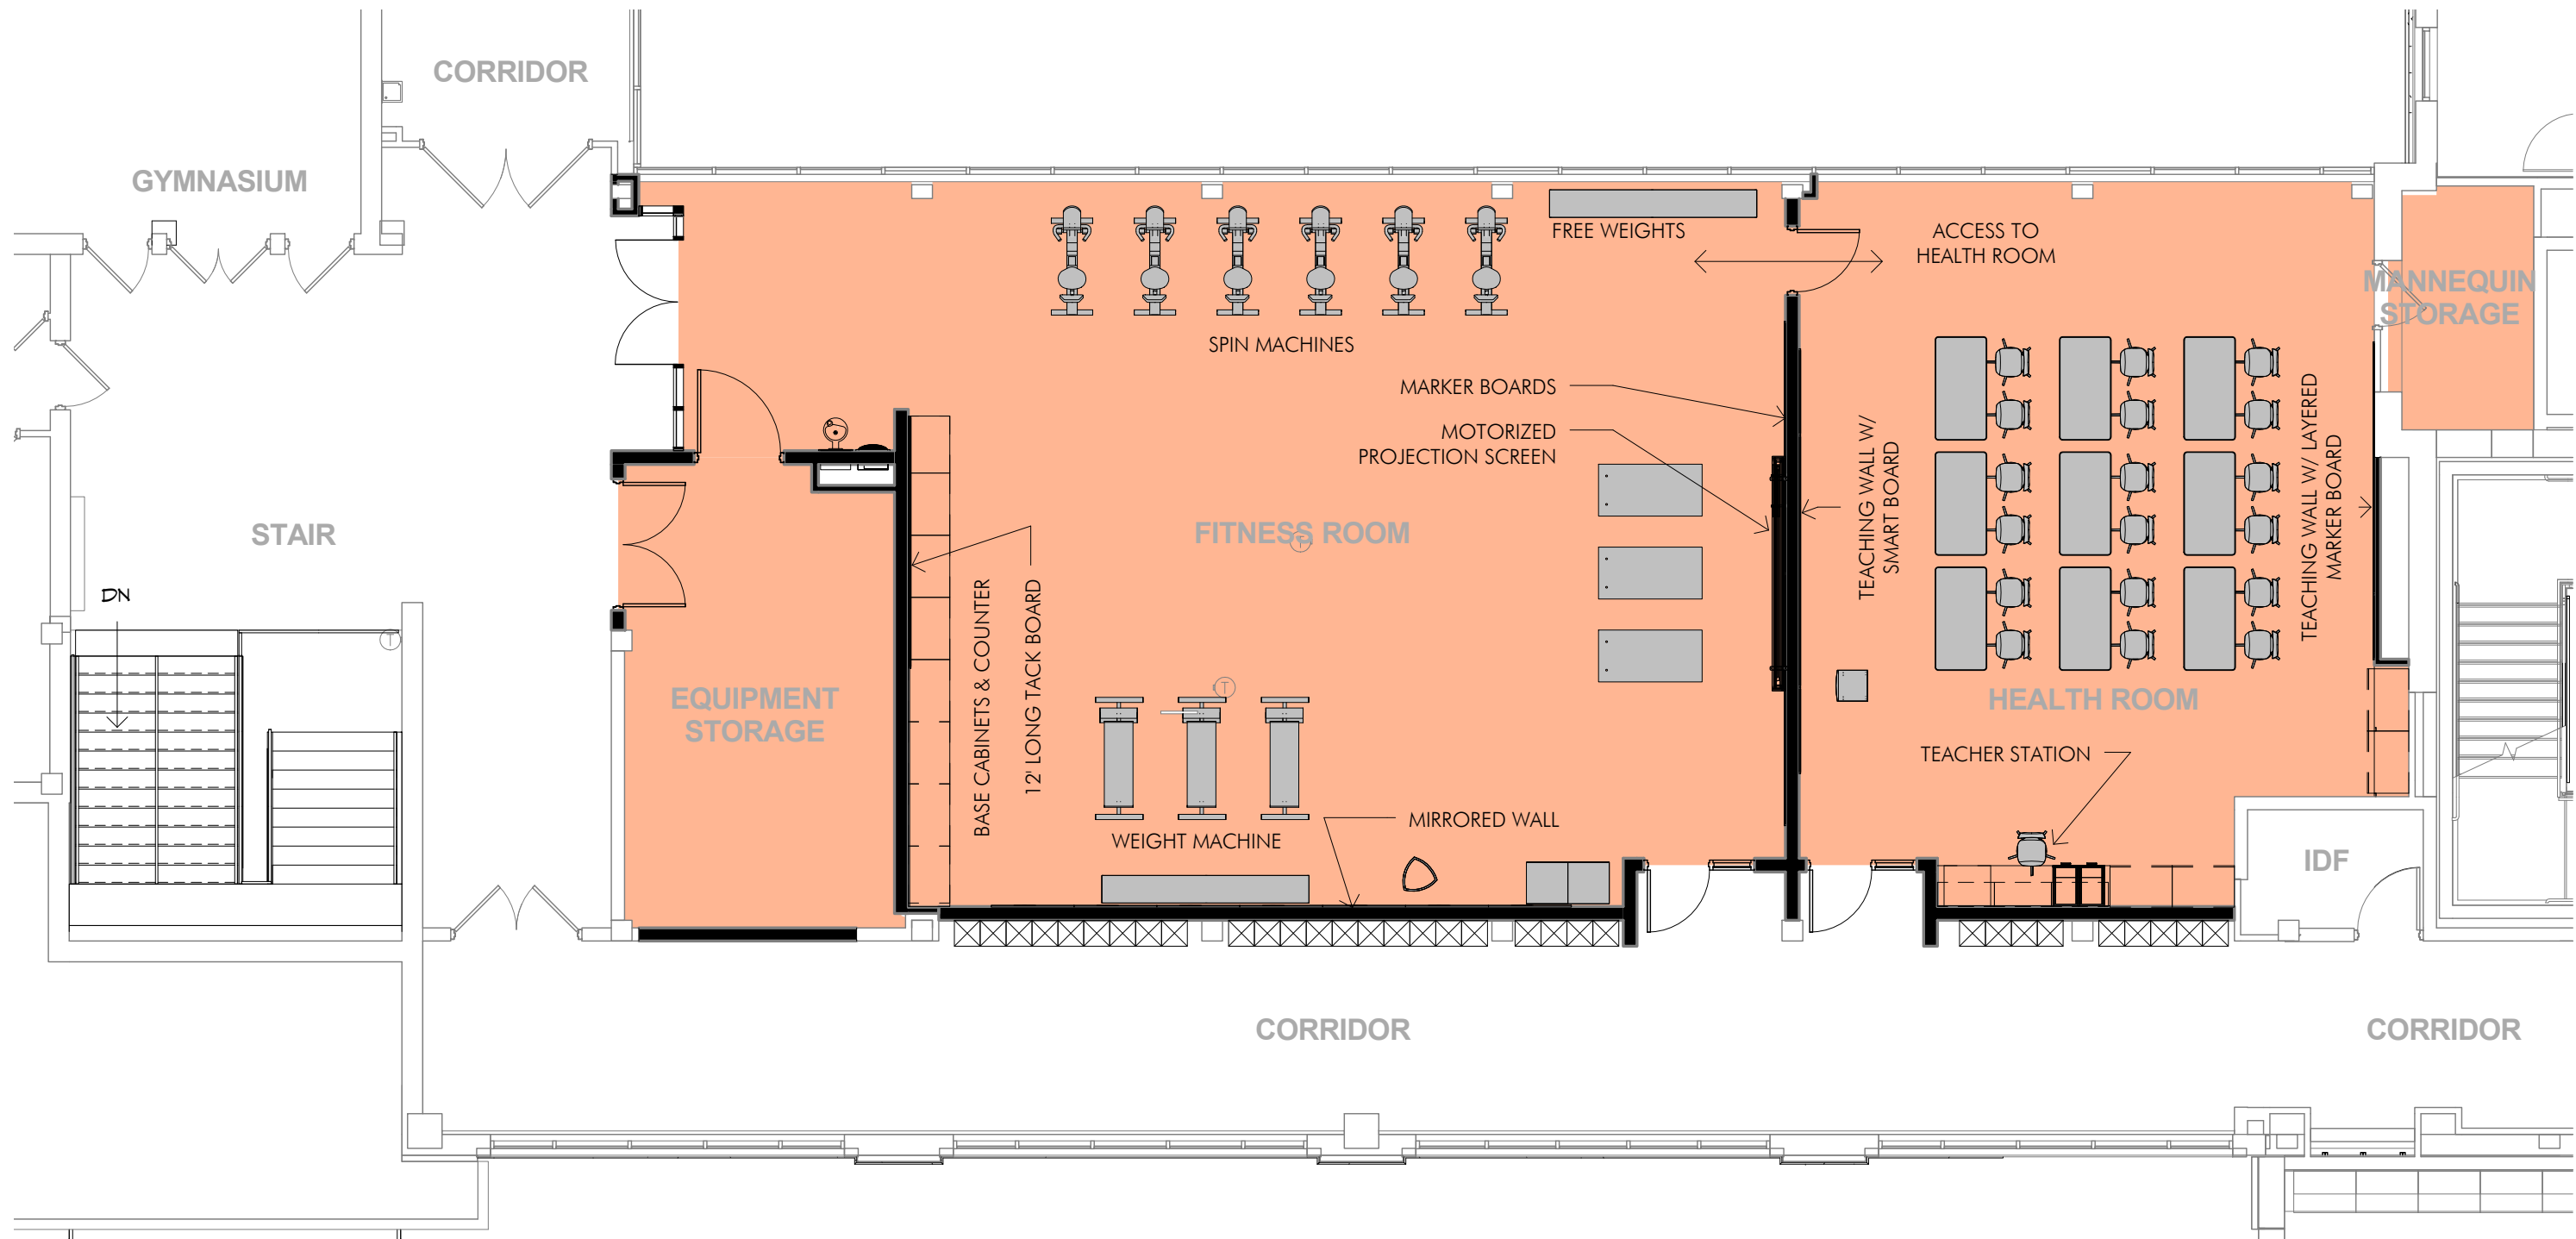

PHASE 2

FIRST FLOOR-PHASE 2

1" = 30'-0"

PHASE 2

SECOND FLOOR-PHASE 2

1" = 30'-0"

PHASE 2

THIRD FLOOR-PHASE 2

1" = 30'-0"

 PHASE 2

FIRST FLOOR - PHASE 2 - EXPRESSIVE ARTS

1" = 30'-0"

CORRIDOR

CLERESTORY WINDOWS

FITNESS CENTER

1/8" = 1'-0"

1ST FLOOR - 8TH GRADE WING

1/8" = 1'-0"

2ND FLOOR - 7TH GRADE WING

1/8" = 1'-0"

3RD FLOOR - 6TH GRADE WING

1/8" = 1'-0"

1

EAST COURTYARD

1/8" = 1'-0"