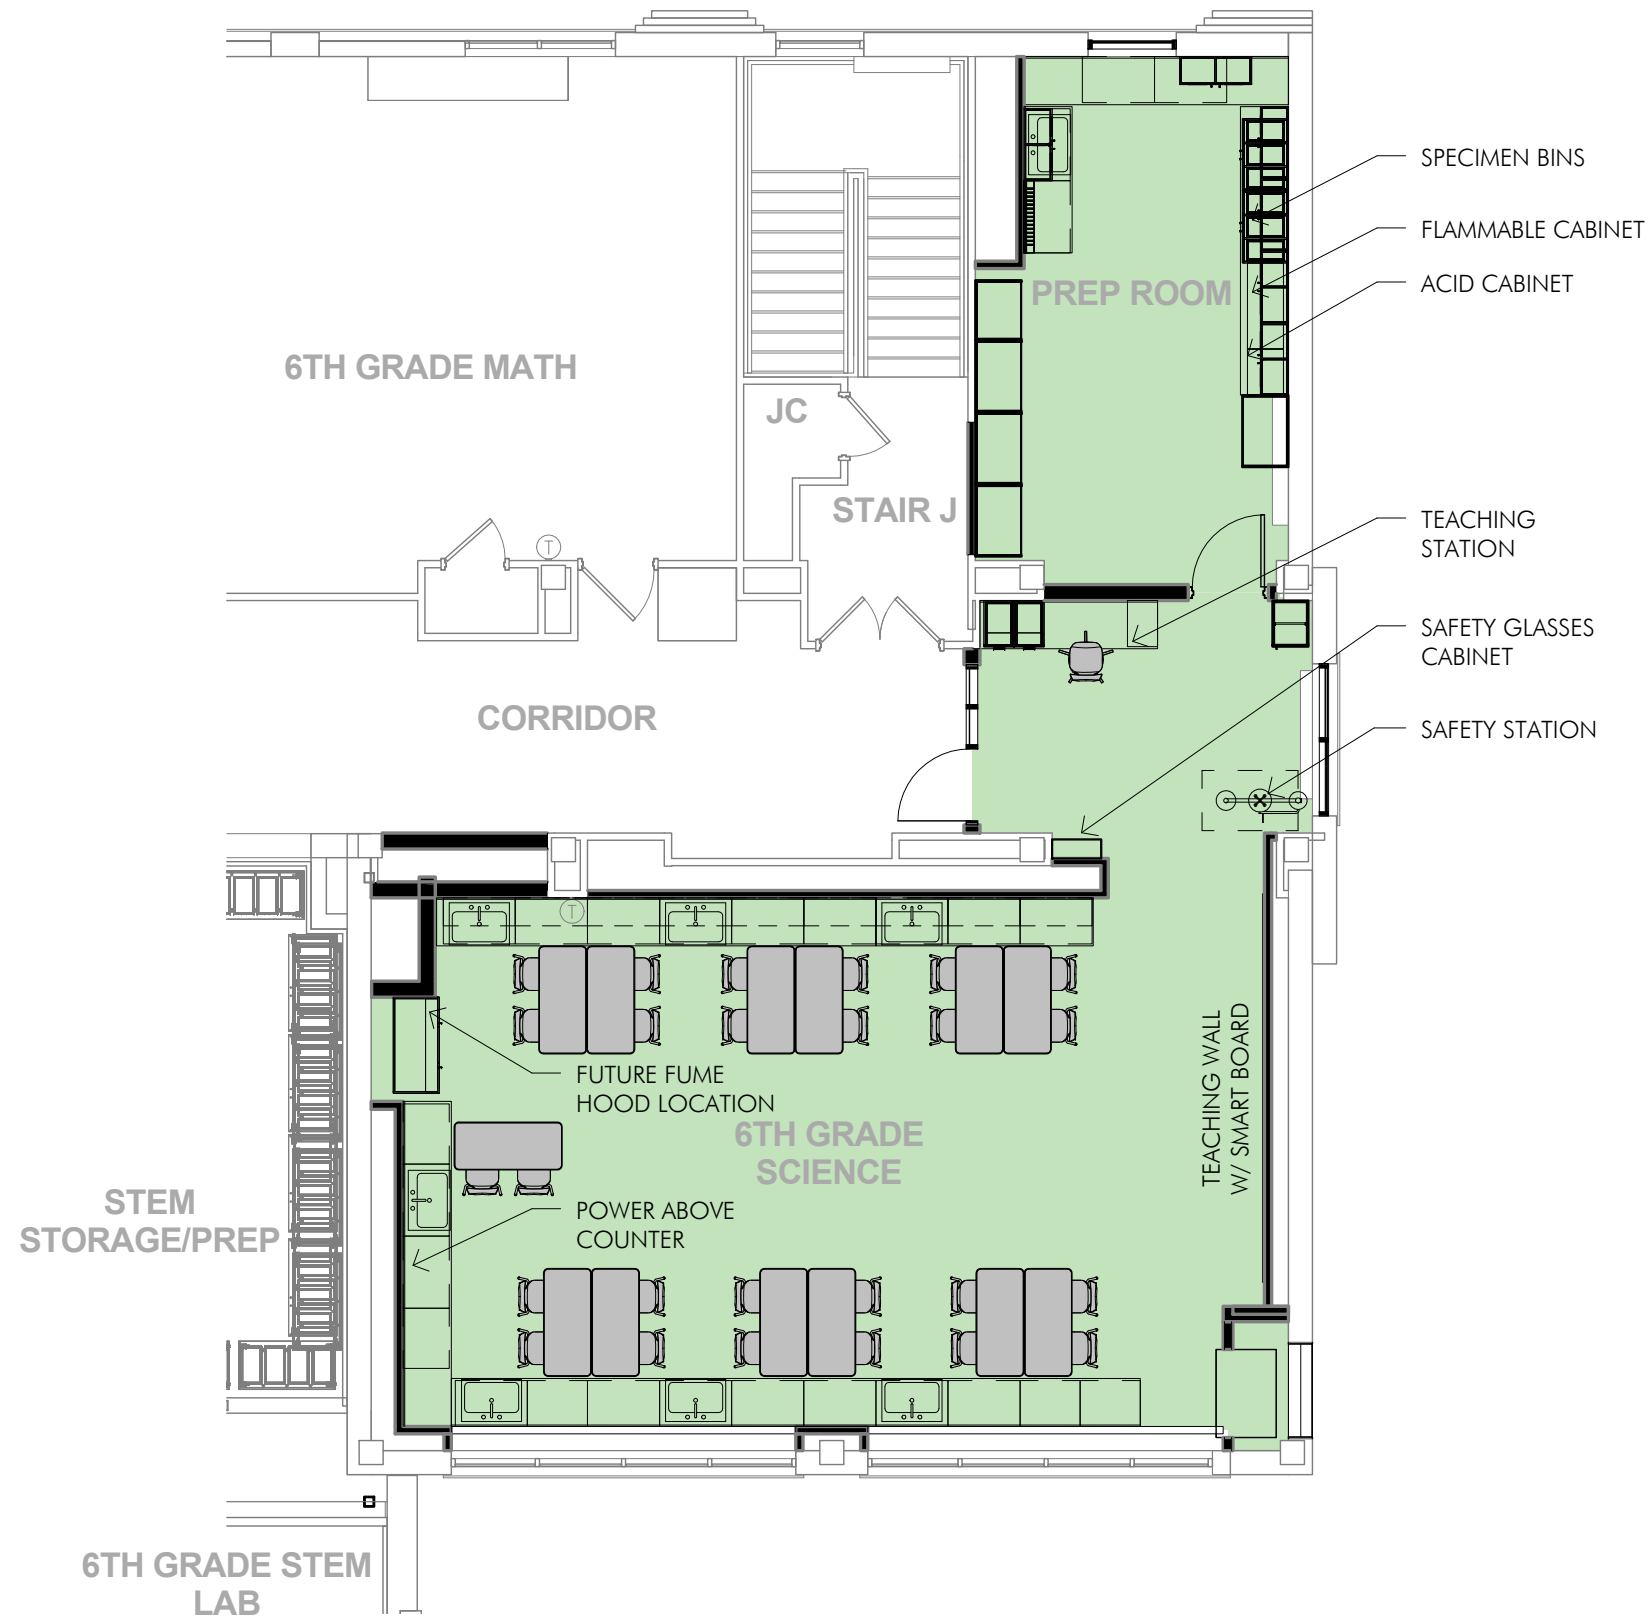

PHASE 2

FIRST FLOOR-PHASE 2

1" = 30'-0"

PHASE 2

SECOND FLOOR-PHASE 2

1" = 30'-0"

PHASE 2

THIRD FLOOR-PHASE 2

1" = 30'-0"

 PHASE 2

FIRST FLOOR - PHASE 2 - EXPRESSIVE ARTS

1" = 30'-0"

CORRIDOR

CLERESTORY WINDOWS

FITNESS CENTER

1/8" = 1'-0"

1ST FLOOR - 8TH GRADE WING

1/8" = 1'-0"

2ND FLOOR - 7TH GRADE WING

1/8" = 1'-0"

3RD FLOOR - 6TH GRADE WING

1/8" = 1'-0"

1

EAST COURTYARD