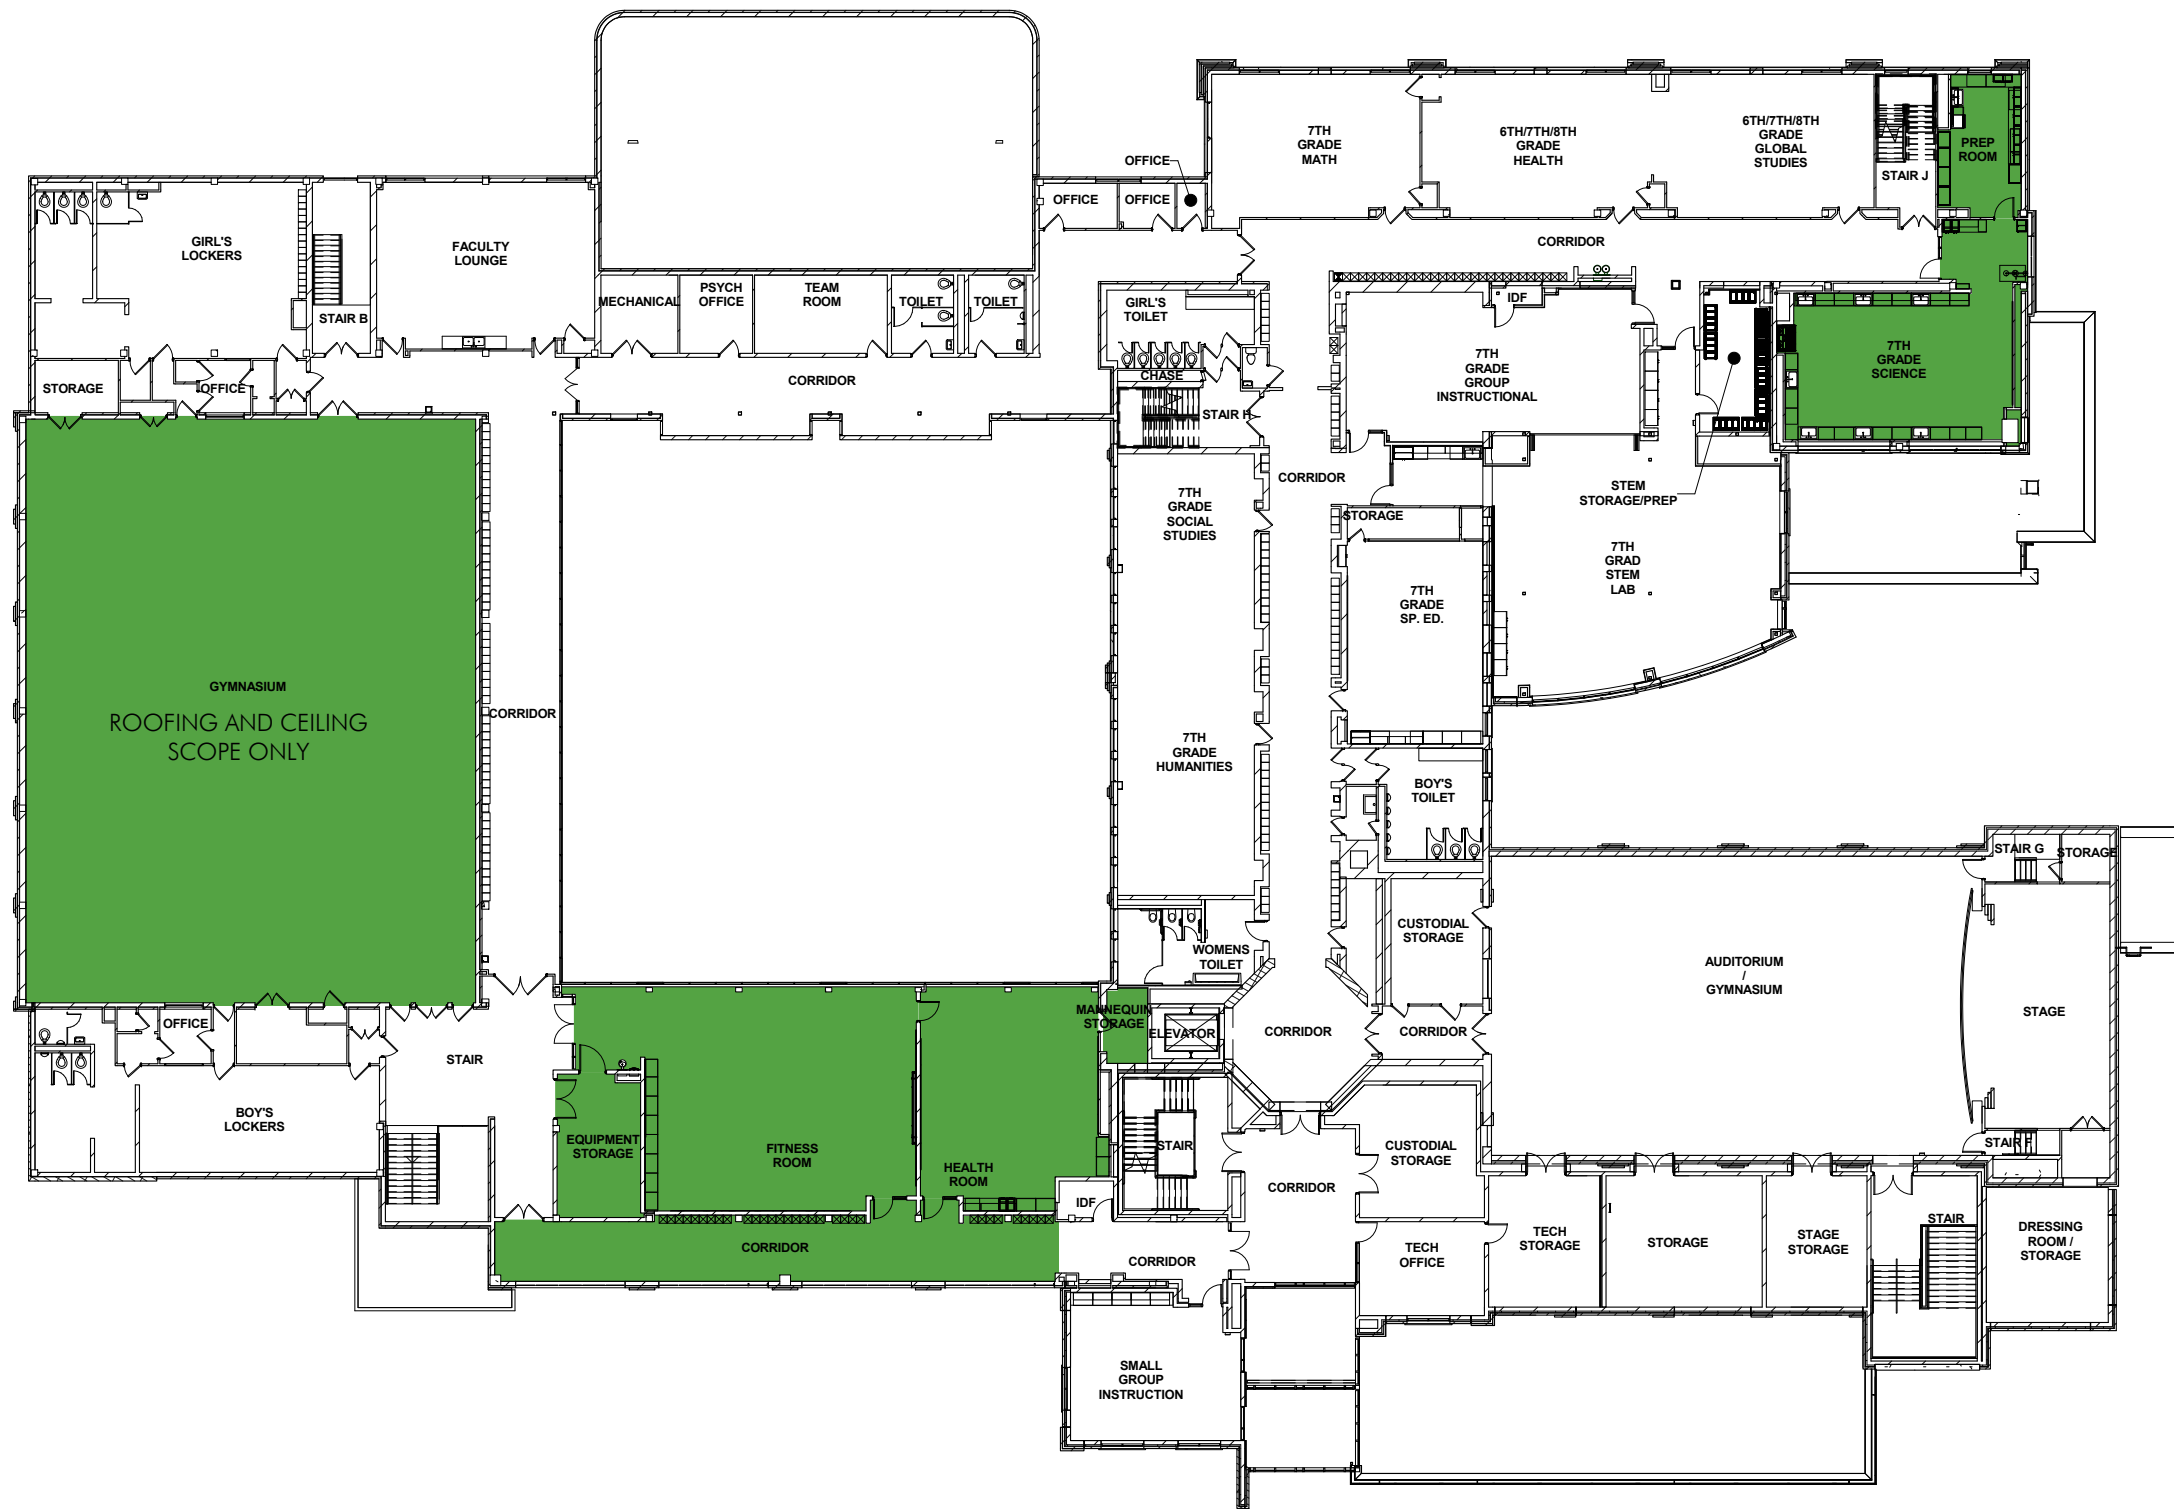

PHASE 2

FIRST FLOOR-PHASE 2

1" = 30'-0"

PHASE 2

SECOND FLOOR-PHASE 2

1" = 30'-0"

PHASE 2

THIRD FLOOR-PHASE 2

1" = 30'-0"

 PHASE 2

FIRST FLOOR - PHASE 2 - EXPRESSIVE ARTS

1" = 30'-0"

CORRIDOR

CLERESTORY WINDOWS

FITNESS CENTER

1/8" = 1'-0"

1ST FLOOR - 8TH GRADE WING

1/8" = 1'-0"

2ND FLOOR - 7TH GRADE WING

1/8" = 1'-0"

3RD FLOOR - 6TH GRADE WING

1/8" = 1'-0"

1

EAST COURTYARD

1/8" = 1'-0"