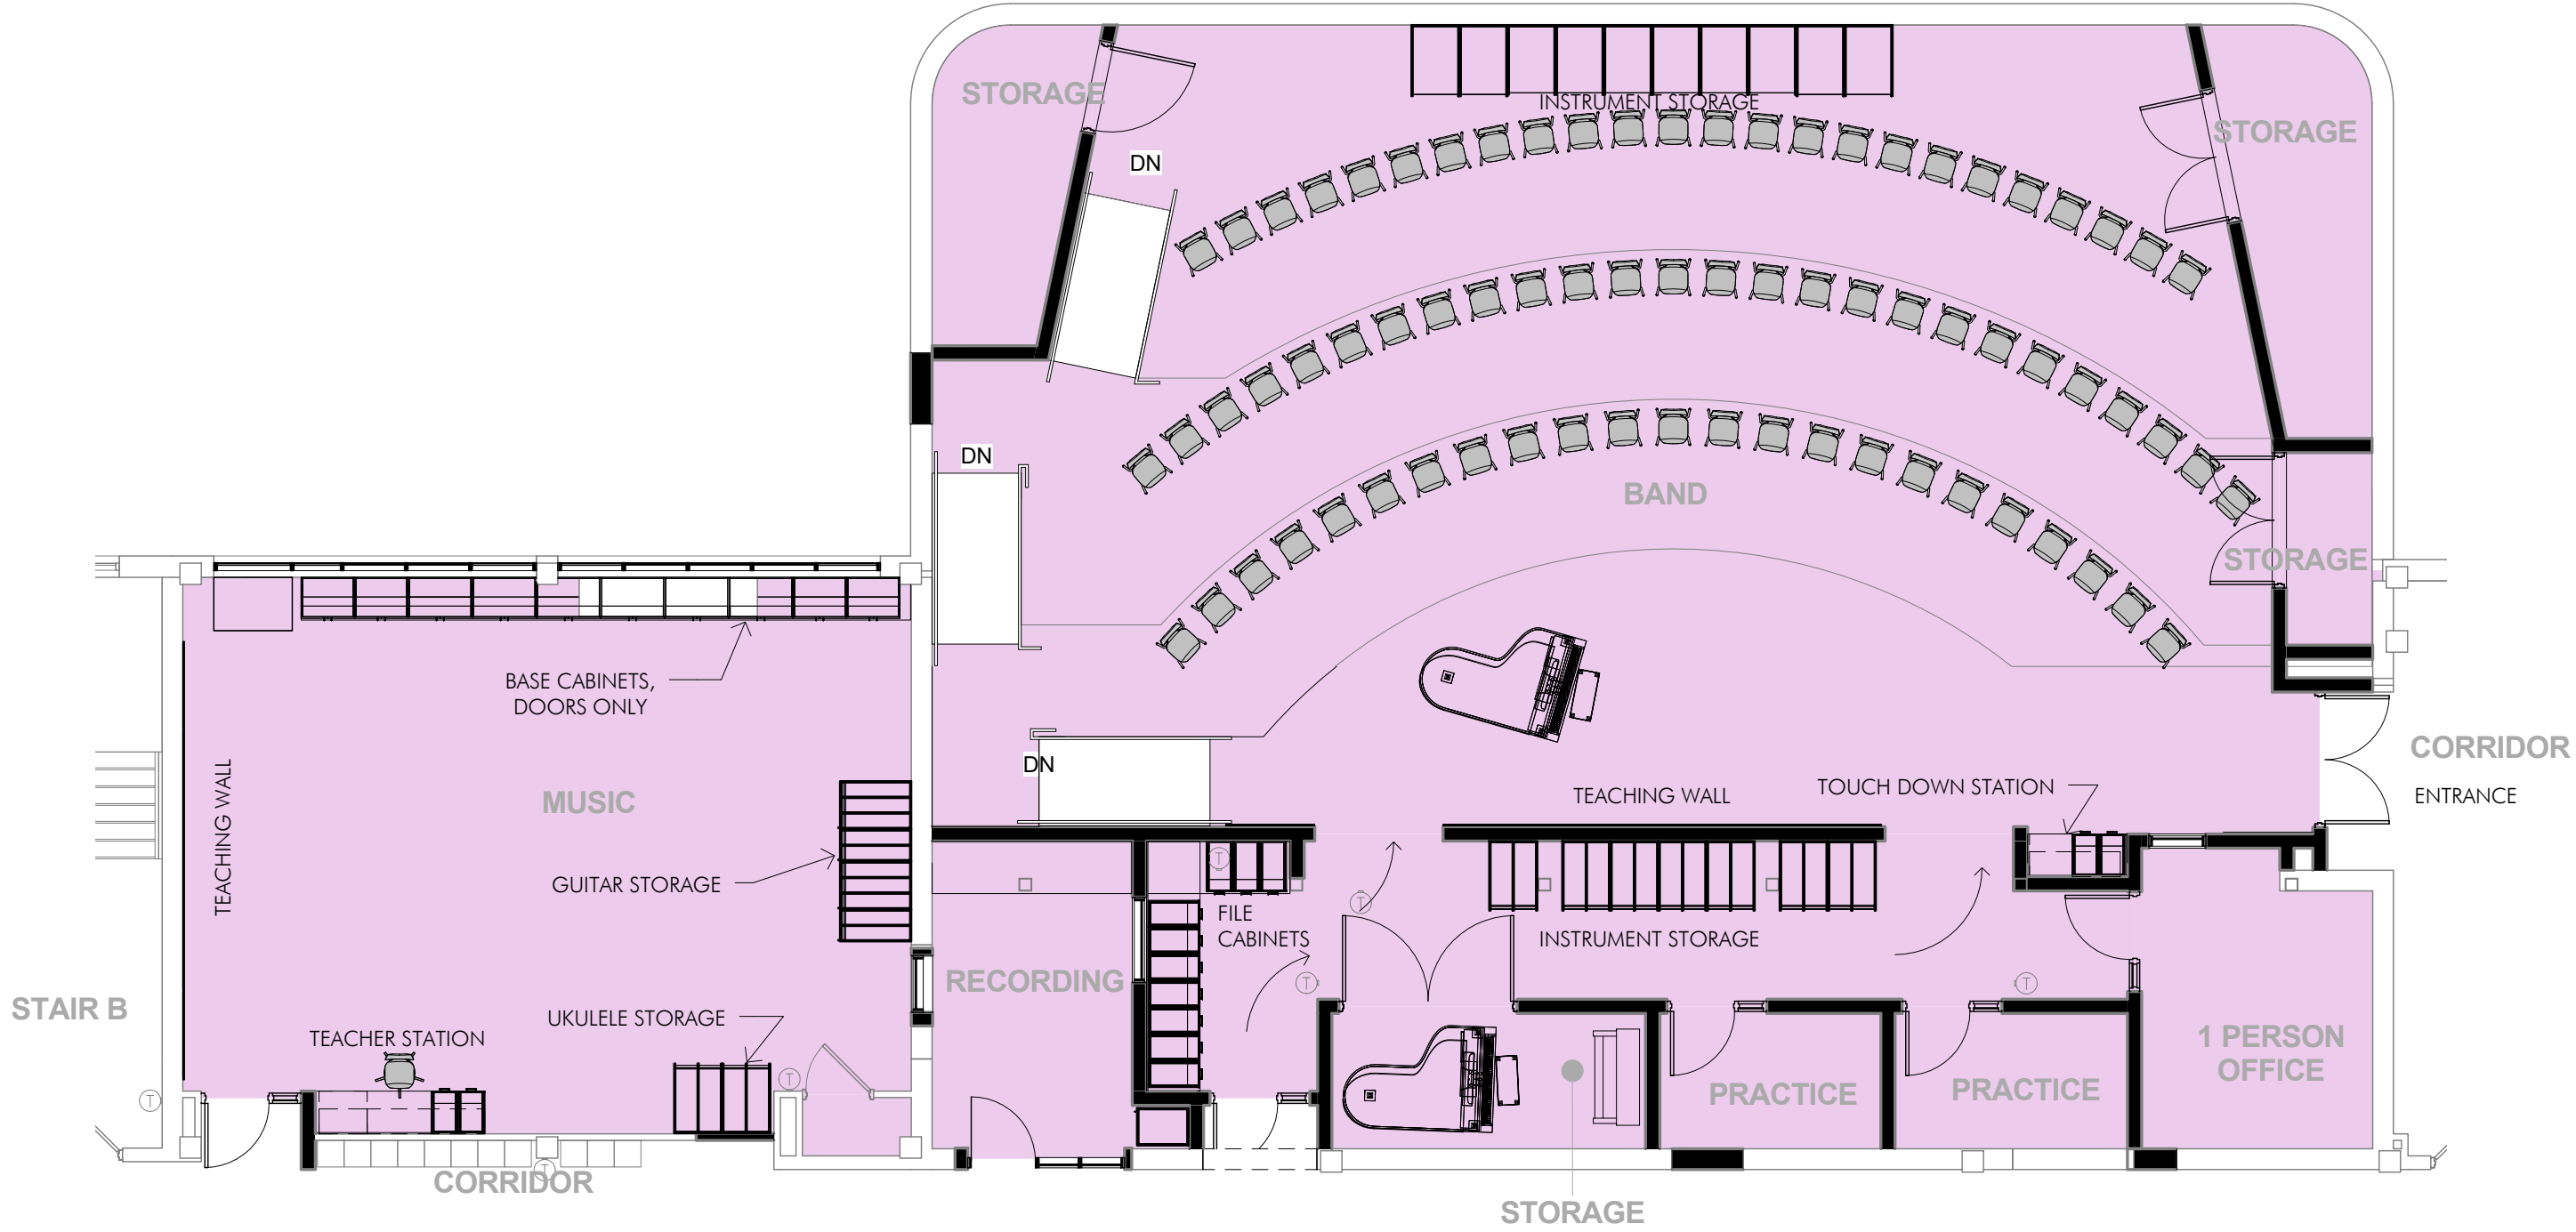

PHASE 2

FIRST FLOOR-PHASE 2

1" = 30'-0"

PHASE 2

SECOND FLOOR-PHASE 2

1" = 30'-0"

PHASE 2

THIRD FLOOR-PHASE 2

1" = 30'-0"

 PHASE 2

FIRST FLOOR - PHASE 2 - EXPRESSIVE ARTS

1" = 30'-0"

CORRIDOR

CLERESTORY WINDOWS

FITNESS CENTER

1/8" = 1'-0"

1ST FLOOR - 8TH GRADE WING

1/8" = 1'-0"

2ND FLOOR - 7TH GRADE WING

1/8" = 1'-0"

3RD FLOOR - 6TH GRADE WING

1/8" = 1'-0"

1

EAST COURTYARD

1/8" = 1'-0"