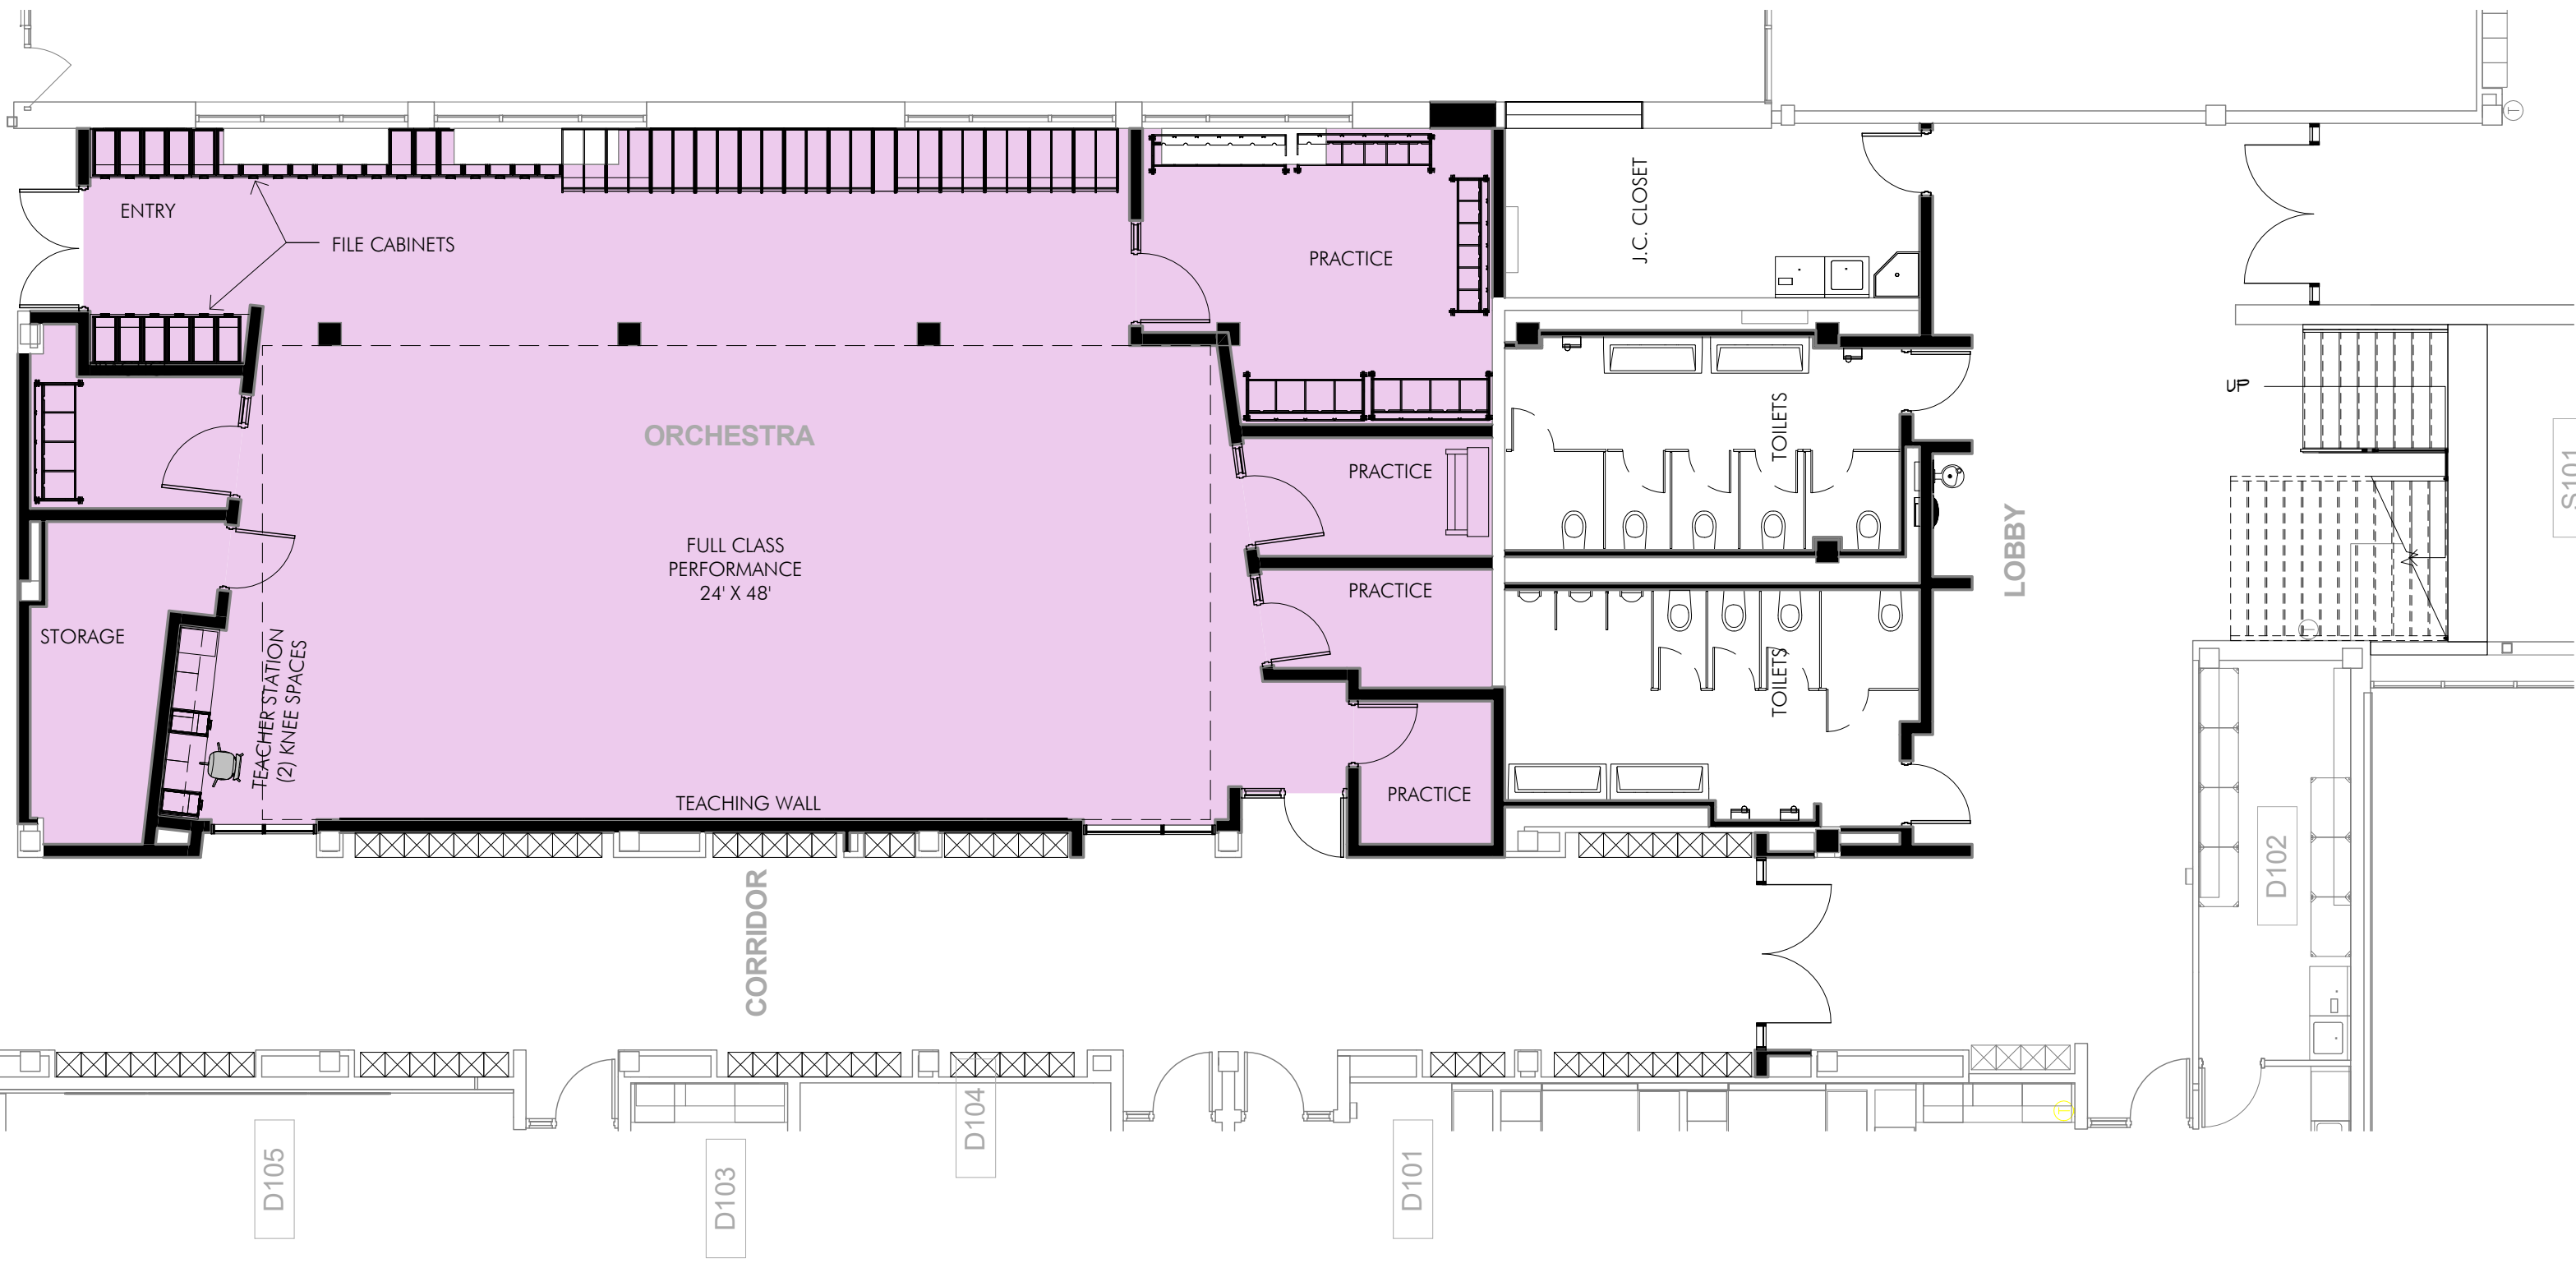

PHASE 2

FIRST FLOOR-PHASE 2

1" = 30'-0"

PHASE 2

SECOND FLOOR-PHASE 2

1" = 30'-0"

PHASE 2

THIRD FLOOR-PHASE 2

1" = 30'-0"

 PHASE 2

FIRST FLOOR - PHASE 2 - EXPRESSIVE ARTS

1" = 30'-0"

CORRIDOR

CLERESTORY WINDOWS

FITNESS CENTER

1/8" = 1'-0"

1ST FLOOR - 8TH GRADE WING

1/8" = 1'-0"

2ND FLOOR - 7TH GRADE WING

1/8" = 1'-0"

3RD FLOOR - 6TH GRADE WING

1/8" = 1'-0"

1

EAST COURTYARD

1/8" = 1'-0"