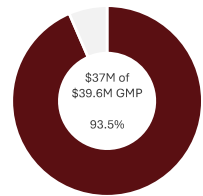

CARRELL ELEMENTARY SCHOOL

MAIN CORRIDOR

GYM

READING NOOK

- PLAYGROUND EQUIPMENT INSTALLED
- SECOND OWNER/ARCHITECT PUNCH COMPLETE
- FURNITURE DELIVERY SCHEDULED EARLY NEXT MONTH

CARRELL ELEMENTARY SCHOOL

OVERALL SITE