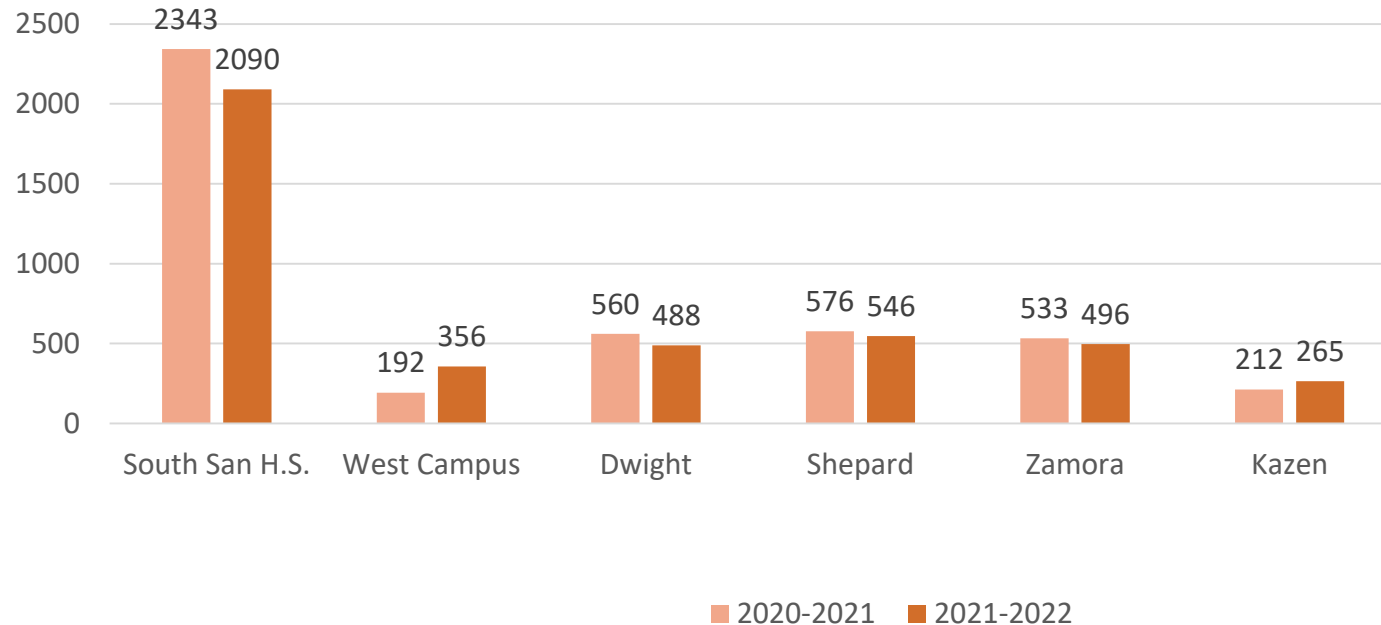

SSAISD
Enrollment Report
2021-2022
Total Enrollment: 7907

11.17.2021

Student Enrollment Comparisons

November 11, 2021

Student Enrollment Comparisons

November 11, 2021

Student Enrollment Comparisons

November 11, 2021

Withdrawn Students

November 11, 2021

Withdrawn Students

November 11, 2021

Sage Valley Phase 3
107 New Units
Sage Valley (All Phases)
300 Units

Village at Nogalitos

111,125 Ames Avenue
70 Units

Bella Vista Homes 260 Units