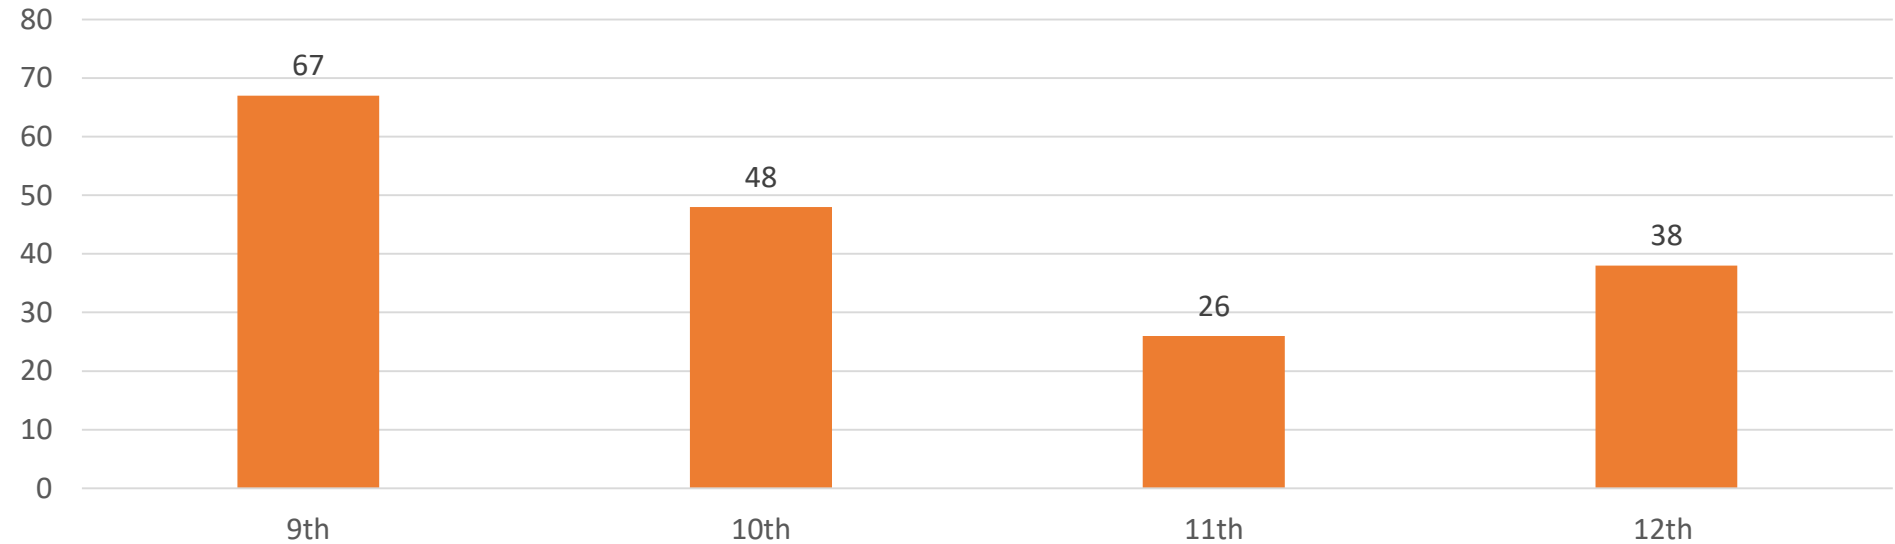

SSAISD
Enrollment Report
2021-2022
Total Enrollment: 7907

11.17.2021

Student Enrollment Comparisons

November 11, 2021

Student Enrollment Comparisons

November 11, 2021

Student Enrollment Comparisons

November 11, 2021

Withdrawn Students

November 11, 2021

Withdrawn Students

November 11, 2021

Sage Valley Phase 3
107 New Units
Sage Valley (All Phases)
300 Units

Village at Nogalitos

111,125 Ames Avenue
70 Units

Bella Vista Homes 260 Units