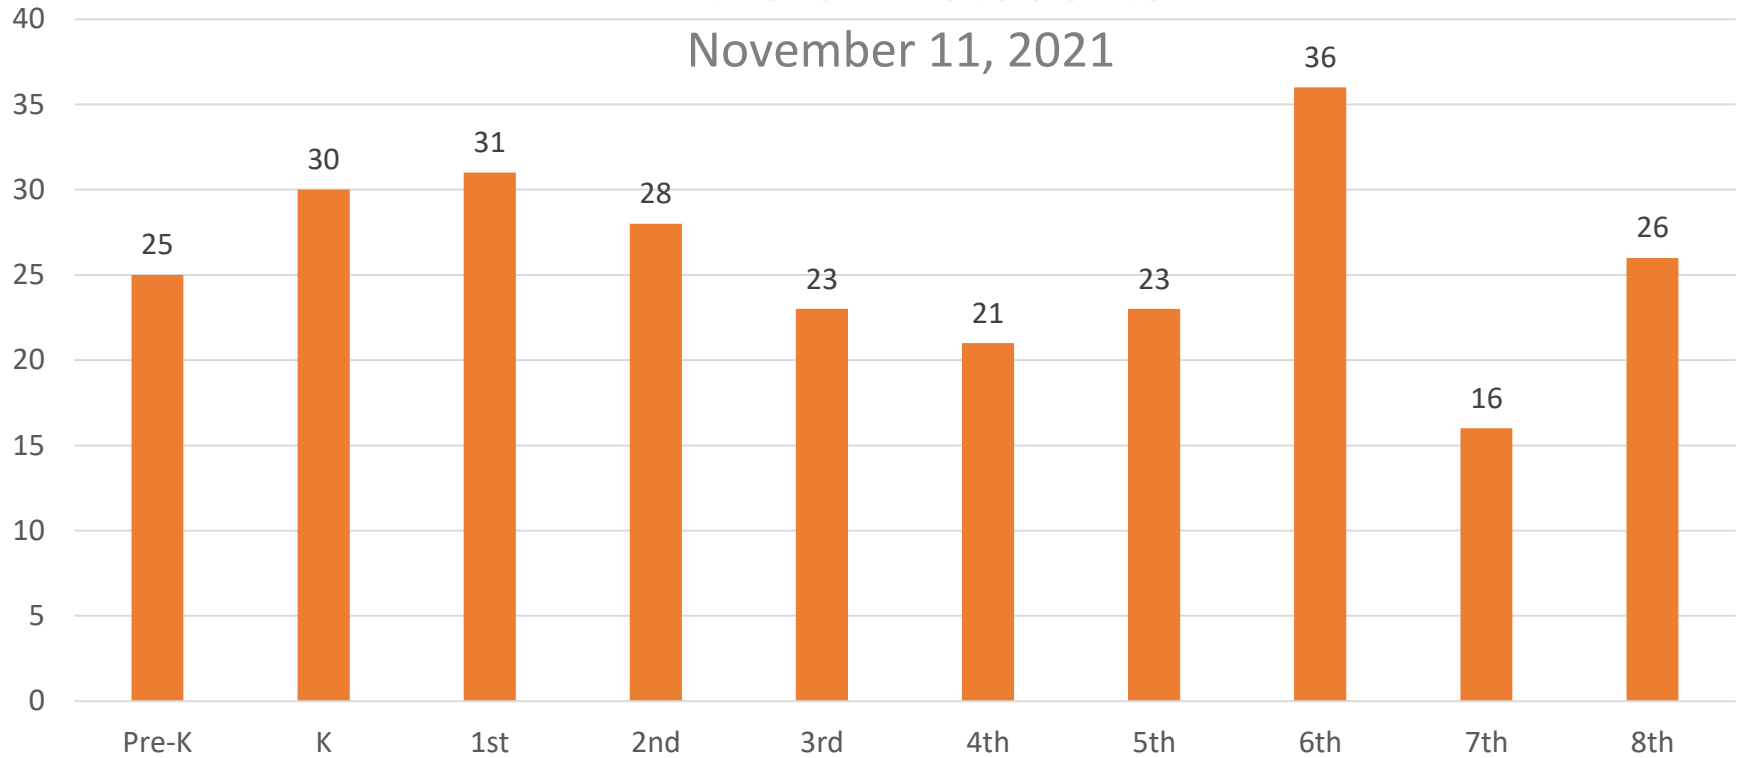

SSAISD
Enrollment Report
2021-2022
Total Enrollment: 7907

11.17.2021

Student Enrollment Comparisons

November 11, 2021

Student Enrollment Comparisons

November 11, 2021

Student Enrollment Comparisons

November 11, 2021

Withdrawn Students

November 11, 2021

Withdrawn Students

November 11, 2021

Sage Valley Phase 3
107 New Units
Sage Valley (All Phases)
300 Units

Village at Nogalitos

111,125 Ames Avenue
70 Units

Bella Vista Homes 260 Units