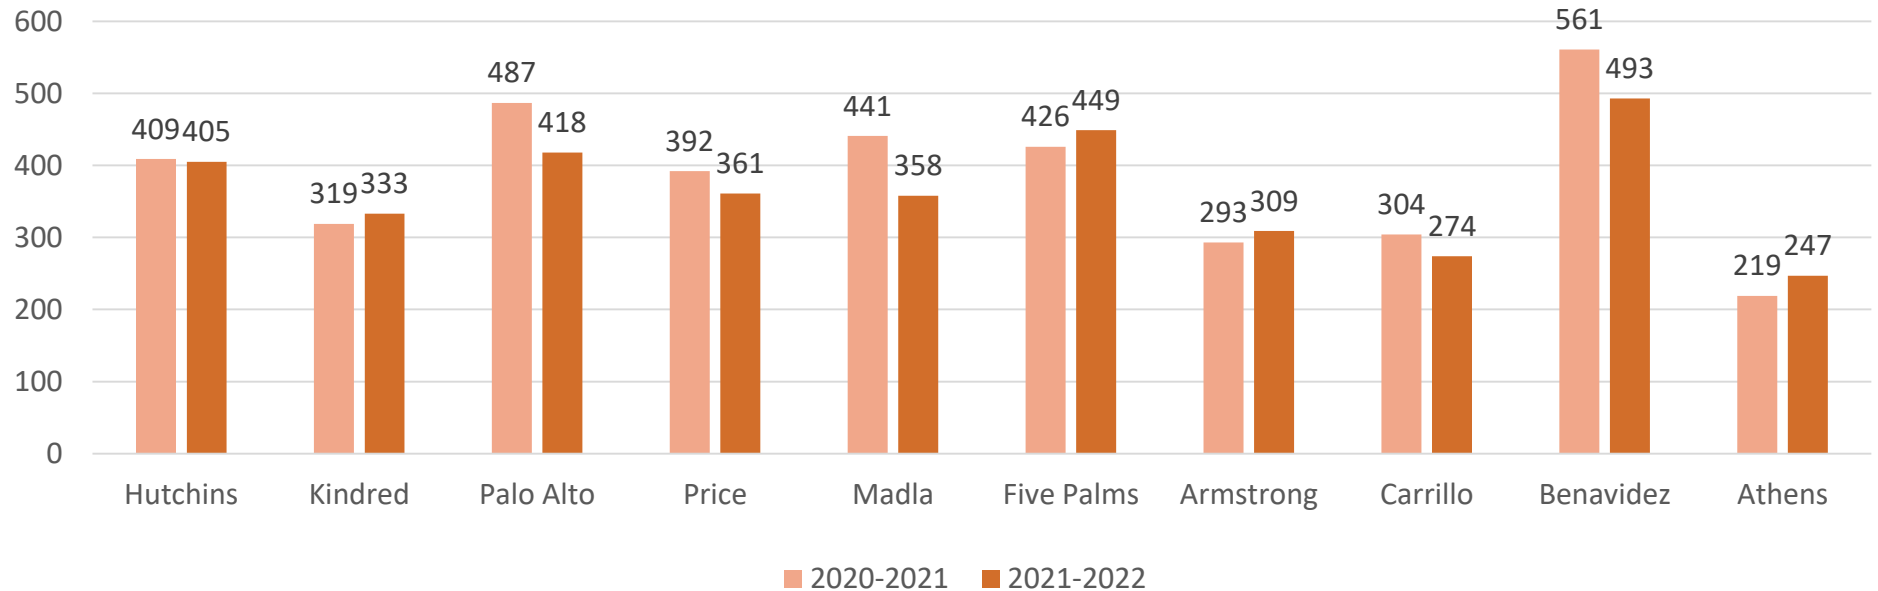

SSAISD
Enrollment Report
2021-2022
Total Enrollment: 7907

11.17.2021

Student Enrollment Comparisons

November 11, 2021

Student Enrollment Comparisons

November 11, 2021

Student Enrollment Comparisons

November 11, 2021

Withdrawn Students

November 11, 2021

Withdrawn Students

November 11, 2021

Sage Valley Phase 3
107 New Units
Sage Valley (All Phases)
300 Units

Village at Nogalitos

111,125 Ames Avenue
70 Units

Bella Vista Homes 260 Units