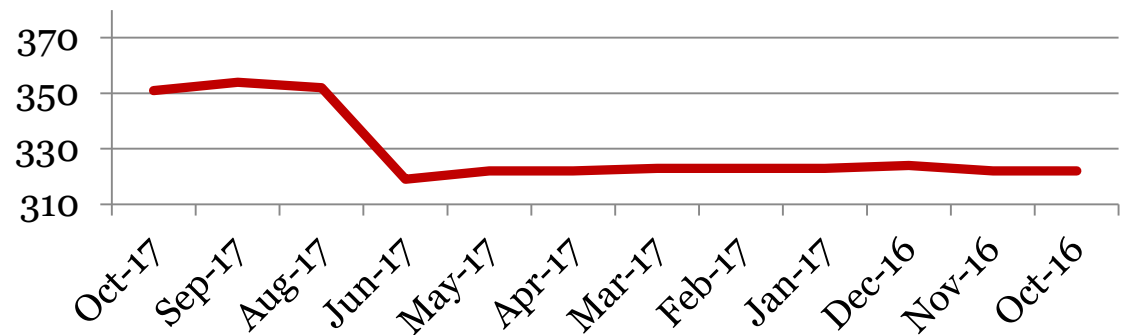

Monthly Data

Derby Middle School

Enrollment – 1st of the month

	6	7	8	Total
Oct-17	127	103	121	351
Sep-17	129	104	121	354
Aug-17	128	103	121	352
Jun-17	97	122	100	319
May-17	97	124	101	322
Apr-17	97	123	102	322
Mar-17	97	124	102	323
Feb-17	97	124	102	323
Jan-17	97	124	102	323
Dec-16	97	121	106	324
Nov-16	96	120	106	322
Oct-16	97	119	106	322

Total School Enrollment