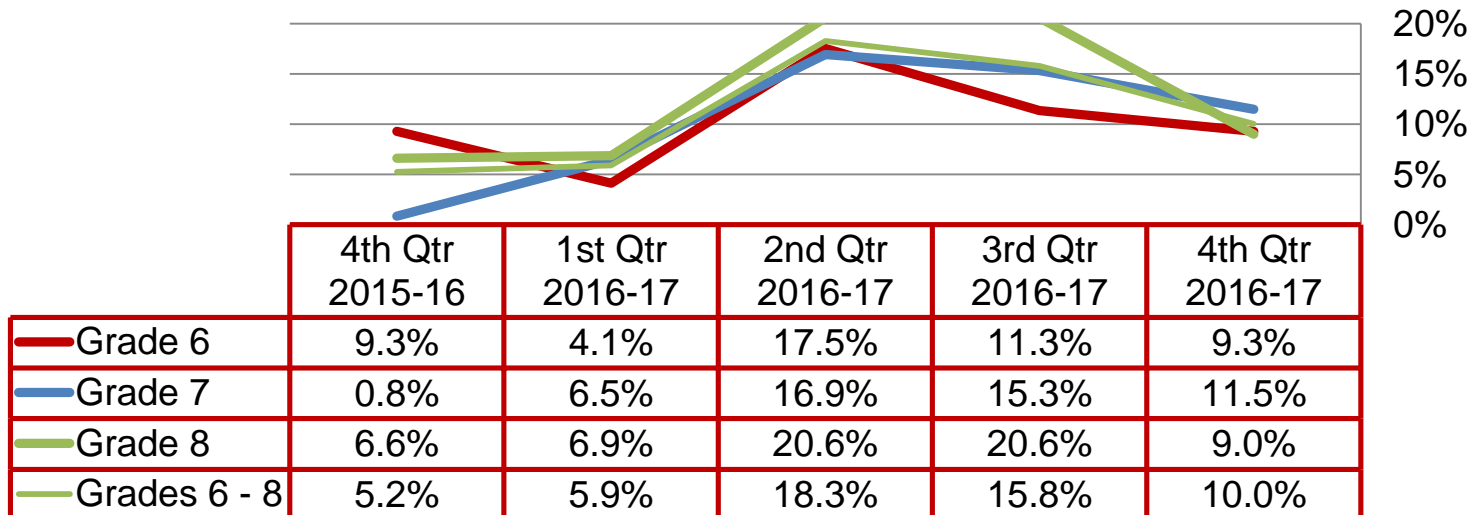

Failing Grades Percent of students with at least two courses below 60%: