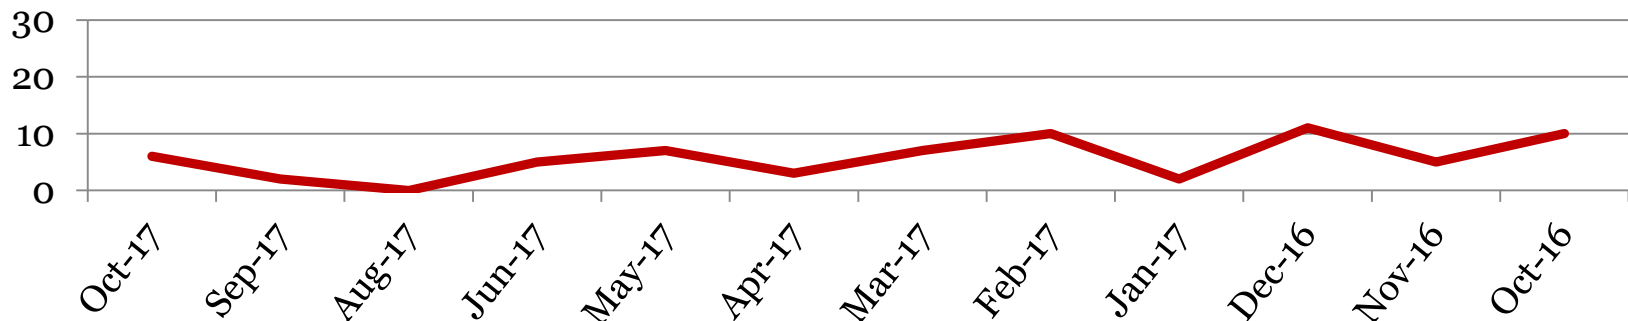

Suspensions – Out of School

Derby Middle School

Number of student suspensions (total days of suspension):

	6		7		8		Total	
Oct-17	4	(7)	1	(10)	1	(5)	6	(22)
Sep-17	0	(0)	2	(4)	0	(0)	0	(4)
Aug-17	0	(0)	0	(0)	0	(0)	0	(0)
Jun-17	3	(11)	1	(2)	1	(10)	5	(23)
May-17	4	(14)	3	(16)	0	(0)	7	(30)
Apr-17	2	(11)	1	(10)	0	(0)	3	(21)
Mar-17	4	(12)	2	(2)	1	(10)	7	(24)
Feb-17	3	(12)	3	(11)	4	(11)	10	(34)
Jan-17	2	(13)	0	(0)	0	(0)	0	(13)
Dec-16	4	(20)	3	(18)	4	(15)	11	(53)
Nov-16	4	(18)	0	(0)	1	(5)	5	(23)
Oct-16	5	(19)	3	(8)	2	(3)	10	(30)

Total Out of School Suspensions