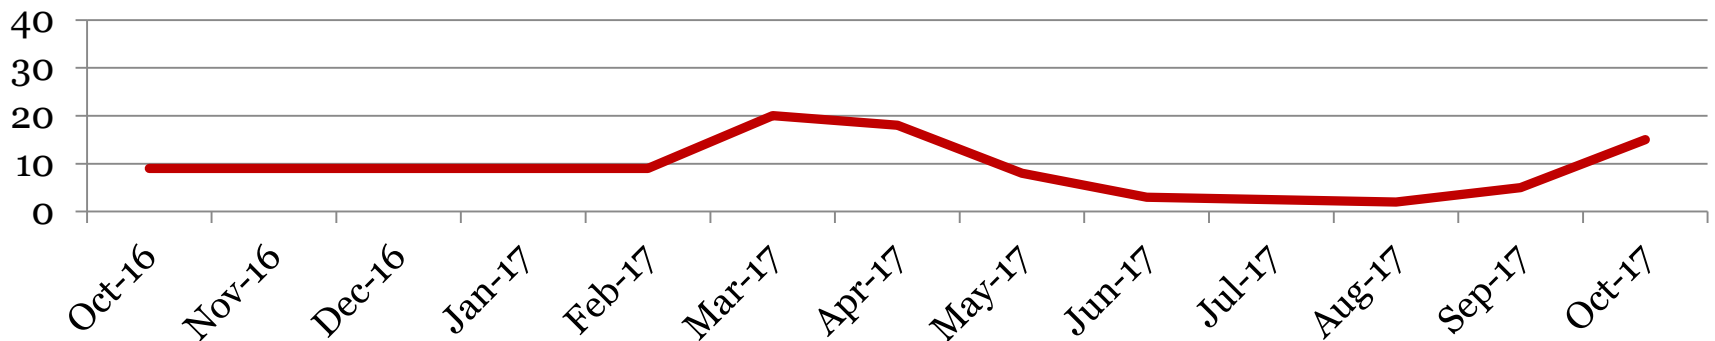

Suspensions – In School

Derby Middle School

Number of student suspensions (total days of suspension):

	6		7		8		Total	
Oct-17	4	(8)	6	(11)	5	(11)	15	(30)
Sep-17	0	(0)	4	(12)	1	(1)	5	(13)
Aug-17	0	(0)	2	(4)	0	(0)	2	(4)
Jun-17	0	(0)	2	(3)	1	(2)	3	(5)
May-17	2	(3)	5	(12)	1	(3)	8	(18)
Apr-17	8	(9)	2	(4)	8	(13.5)	18	(26.5)
Mar-17	8	(13)	5	(12)	7	(8)	20	(33)
Feb-17	4	(8)	3	(6)	2	(3)	9	(17)
Jan-17	5	(8)	3	(4)	1	(1)	9	(13)
Dec-16	4	(4)	3	(2.5)	2	(2)	9	(8.5)
Nov-16	2	(2)	3	(3)	4	(6)	9	(11)
Oct-16	1	(1)	1	(1)	7	(8.5)	9	(10.5)

Total In School Suspensions