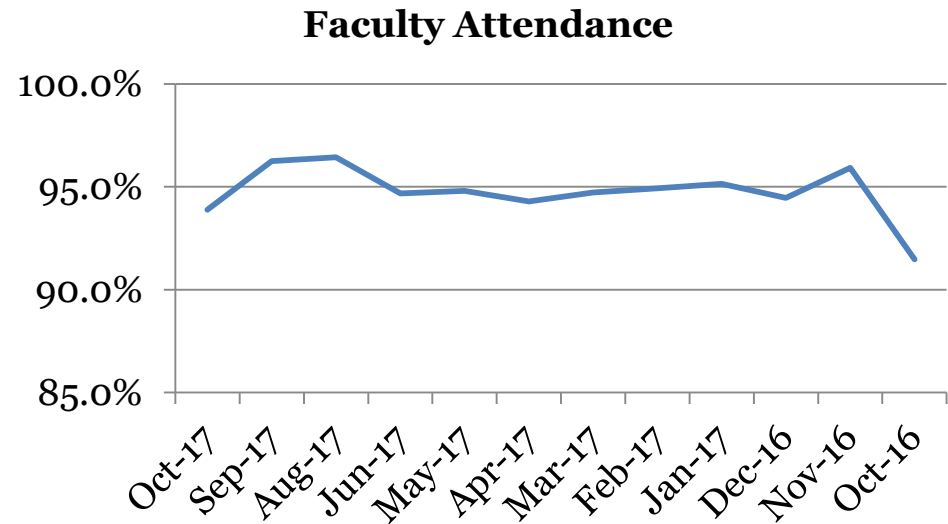

Total Student Tardies

Students over Threshold

Attendance – Faculty

Average daily percent present:

	Total
Oct-17	93.9
Sep-17	96.3
Aug-17	96.4
Jun-17	94.7
May-17	94.8
Apr-17	94.3
Mar-17	94.7
Feb-17	94.9
Jan-17	95.1
Dec-16	94.5
Nov-16	96
Oct-16	91