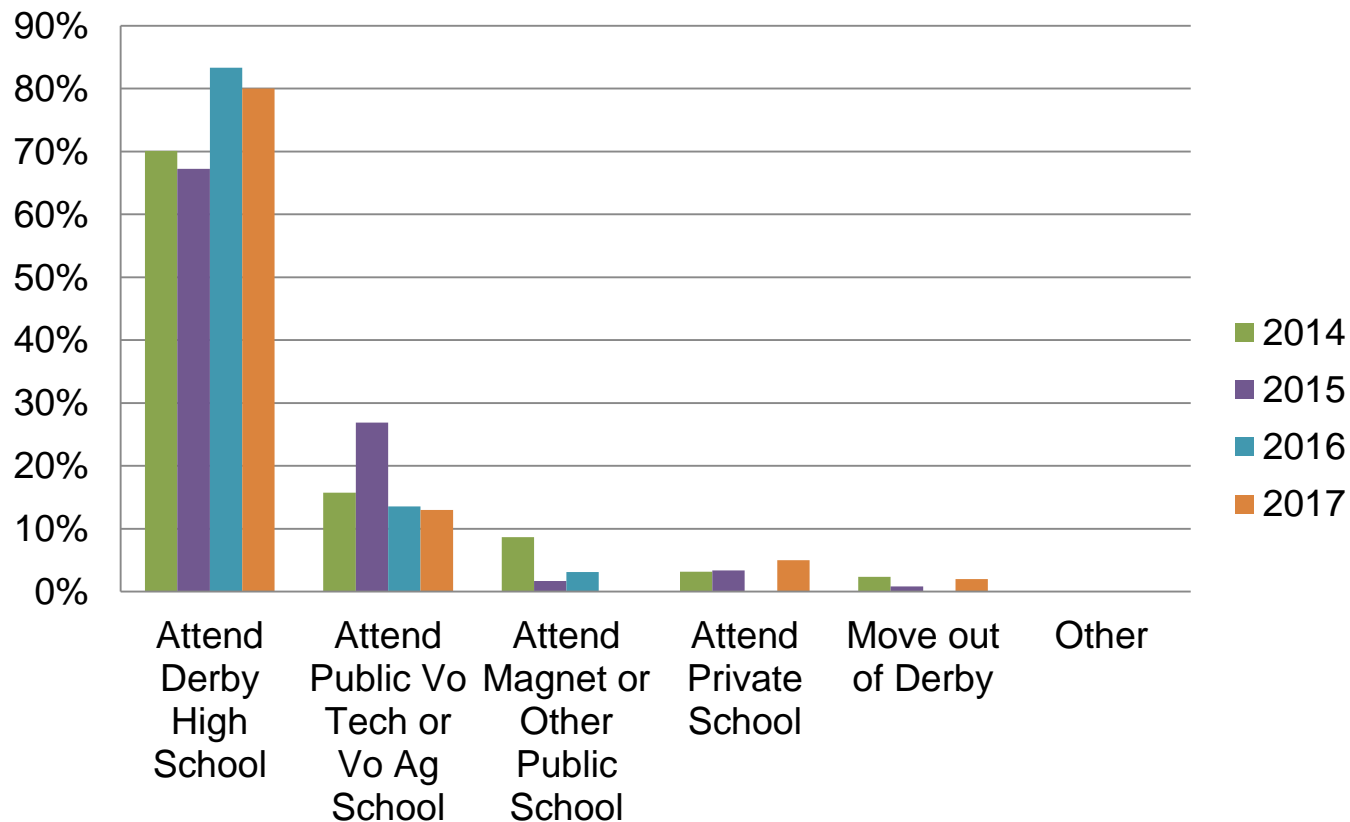

Derby Middle School

	6	7	8
June 2017	100%	93%	97%
June 2016	100%	100%	98%
June, 2015	100%	100%	98%
June, 2014	100%	100%	100%
June, 2013	99%	99%	99%

Post DMS Plans Percent of graduates who plan to:

Quarterly Data