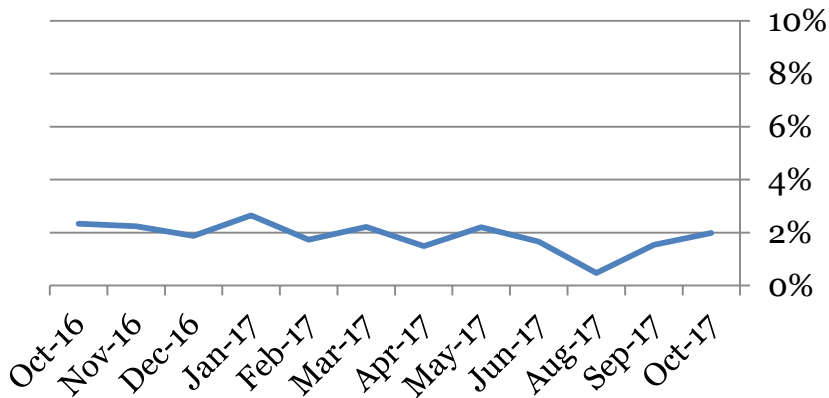

6	7	8	Total
Oct-17	2	2	2	2
Sep-17	1	2	2	2
Aug-17	0	1	0	0
Jun-17	1	2	2	2
May-17	2	2	3	2
Apr-17	1	2	2	1
Mar-17	2	2	3	2
Feb-17	1	2	2	2
Jan-17	3	2	3	3
Dec-16	2	1	3	2
Nov-16	3	2	2	2
Oct-16	2	2	3	2

Number of students tardy 5 or more days:

	6	7	8	Total
Oct-17	4	6	5	15
Sep-17	1	4	4	9
Aug-17	0	0	0	0
Jun-17	0	1	0	1
May-17	6	5	4	15
Apr-17	2	4	1	7
Mar-17	4	5	1	10
Feb-17	2	2	2	6
Jan-17	5	2	8	15
Dec-16	2	1	1	4
Nov-16	7	4	0	11
Oct-16	4	0	9	13

Total Student Tardies