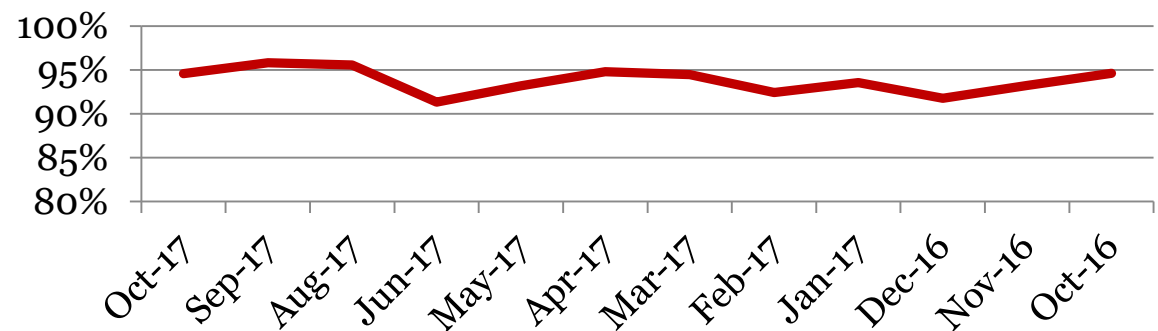

Tardies Average daily percent tardy:

Attendance – Students

Average daily percent present:

	6	7	8	Total
Oct-17	95.7%	94.8%	93.1%	94.6%
Sep-17	96.7	95.6	95.1	95.8
Aug-17	96.7	94.2	95.5	95.6
Jun-17	92.6	93.7	87.2	91.3
May-17	92.8	93.9	92.7	93.2
Apr-17	94.4	94.9	95.0	94.8
Mar-17	94.5	95.4	93.3	94.5
Feb-17	91.3	92.5	93.4	92.4
Jan-17	94.6	93.6	92.5	93.5
Dec-16	92.4	90.7	92.4	91.8
Nov-16	93.3	93.5	92.7	93.2
Oct-16	96.1	94.1	93.8	94.6

Total Student Attendance