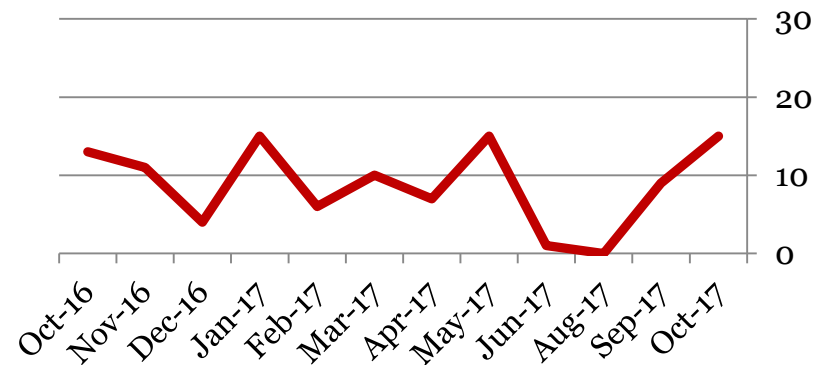

# Students over Threshold