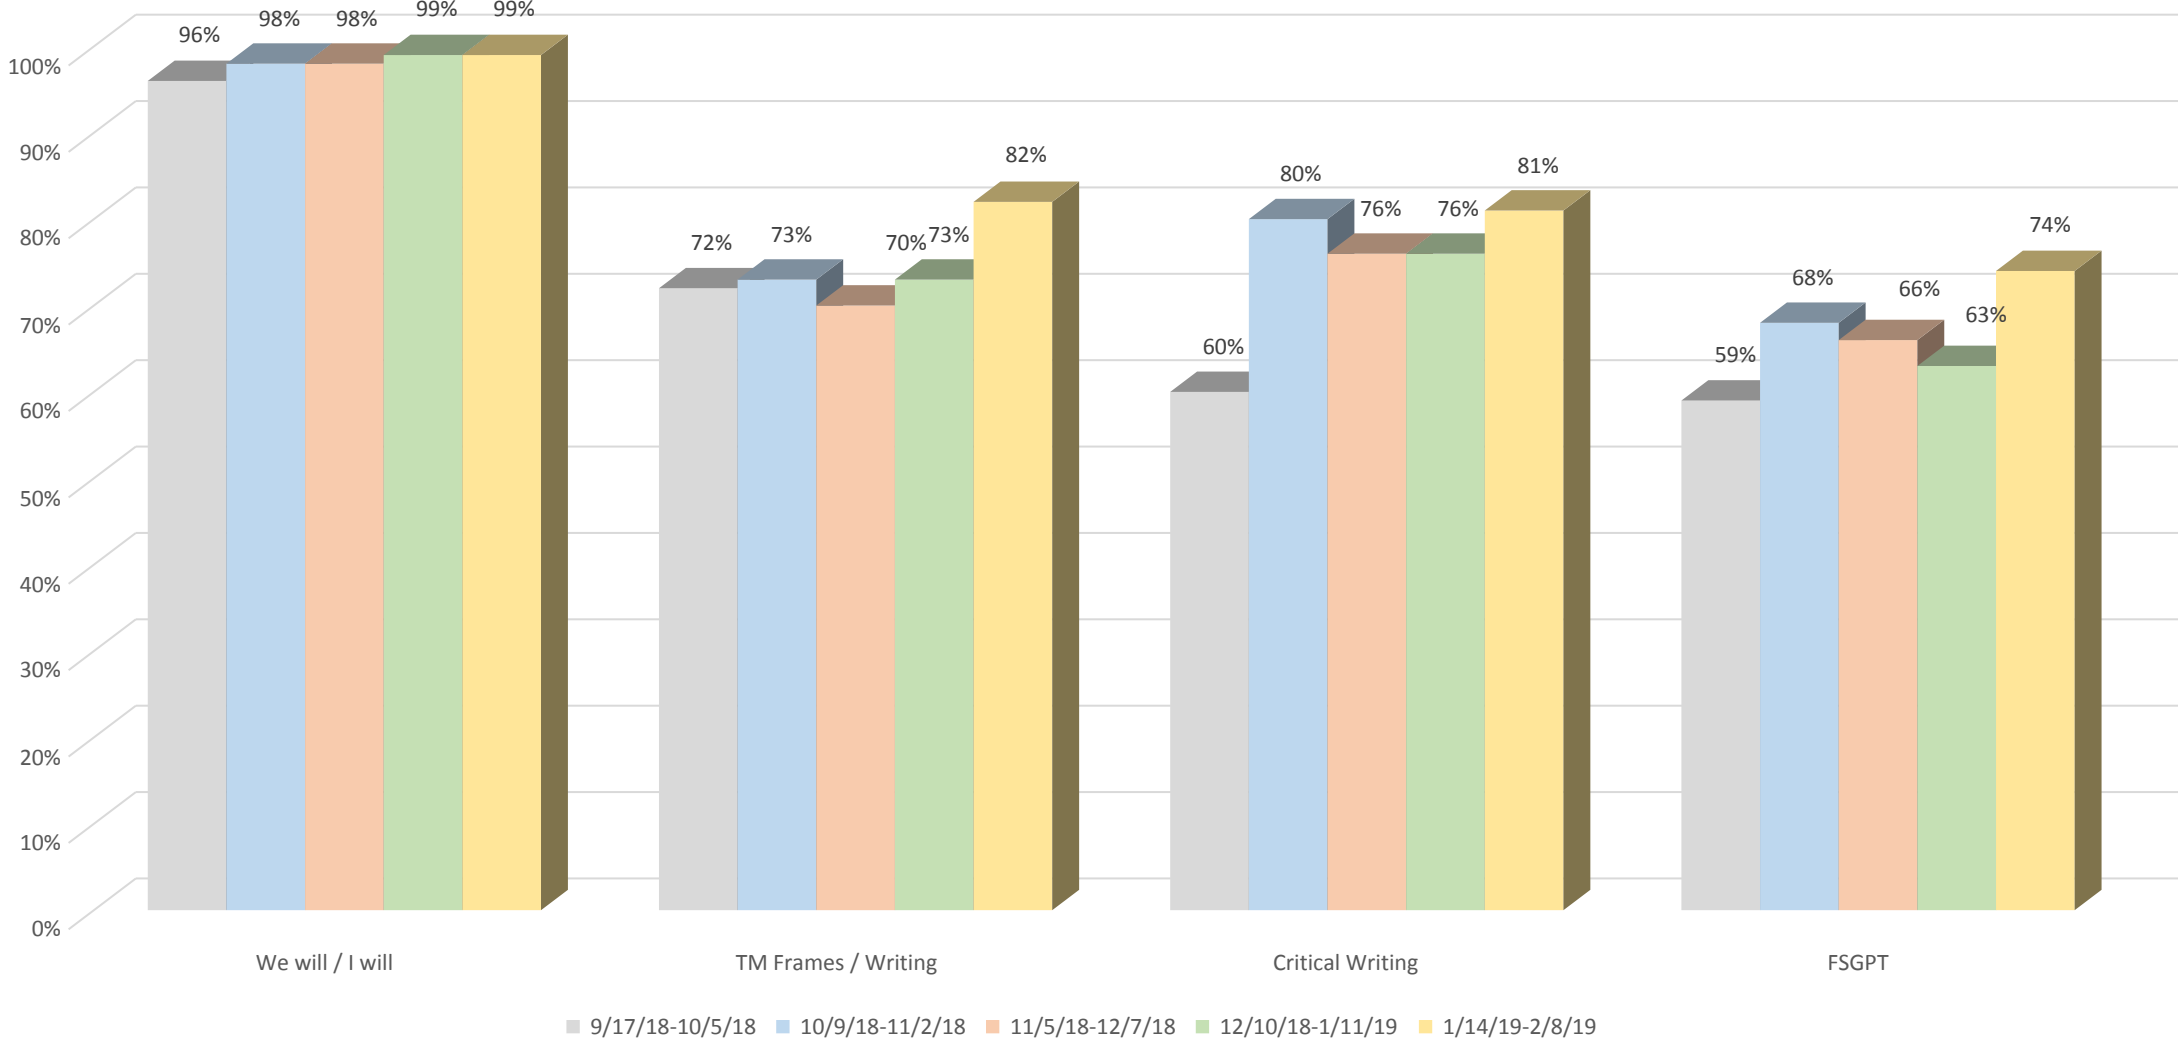

Aledo ISD

Instructional Focus Implementation Data

January 14, 2019, to February 8, 2019

Board Report

Look-For Descriptions

- **We will, I will**
 ➔ 100% by June
- **Thinking Maps Frame of Reference / Thinking Maps to Writing**
 ➔ 80% by June
- **Critical Writing in Journals and Binders**
 ➔ 100% by June
- **Frequent Small Group Purposeful Talk (FSGPT)**
 ➔ 100% by June

Aledo ISD Overall Growth Comparison by Look-Fors

Aledo ISD Elementary Growth Comparison by Look-Fors

Aledo ISD Secondary Growth Comparison by Look-Fors