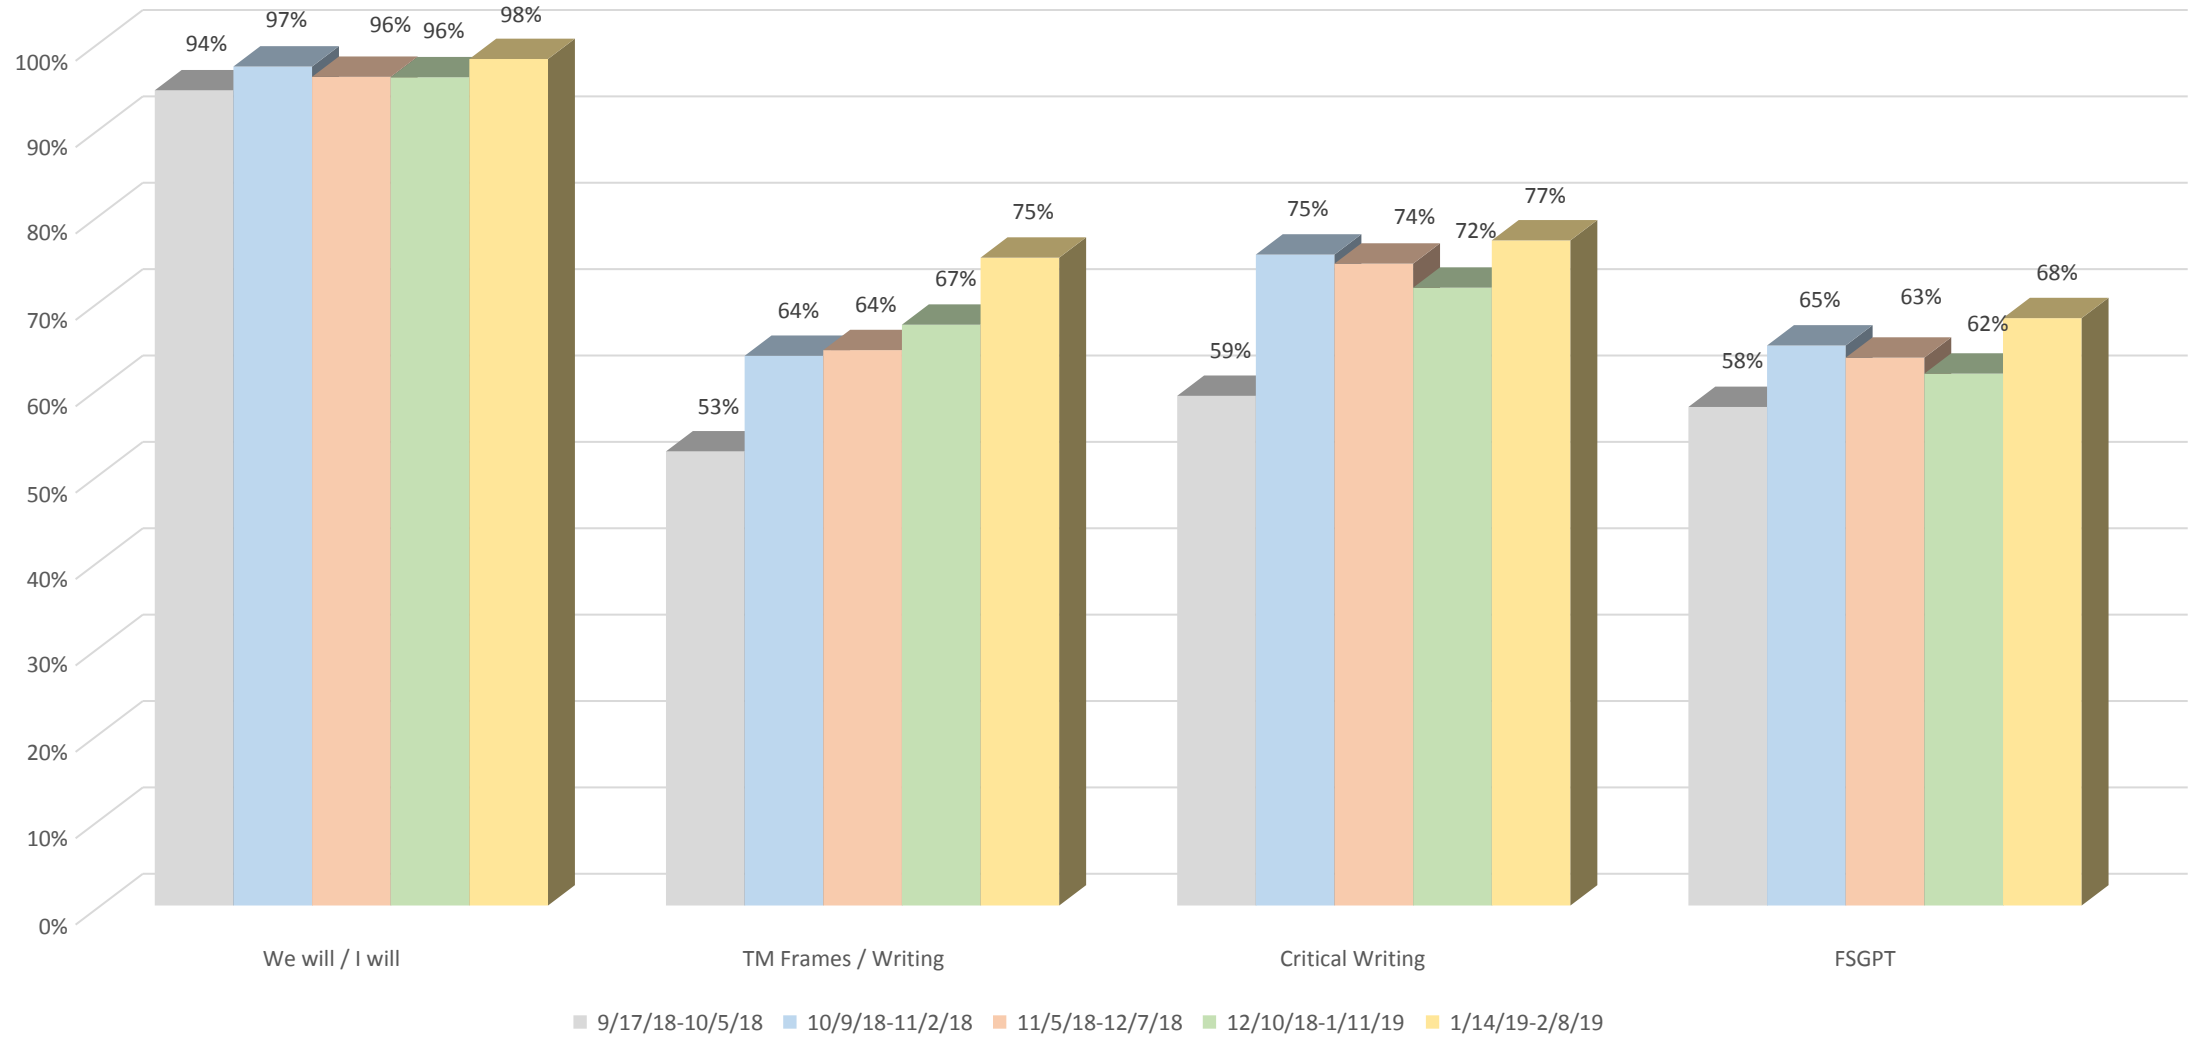

Aledo ISD

Instructional Focus Implementation Data

January 14, 2019, to February 8, 2019

Board Report

Look-For Descriptions

- **We will, I will**
 ➔ 100% by June
- **Thinking Maps Frame of Reference / Thinking Maps to Writing**
 ➔ 80% by June
- **Critical Writing in Journals and Binders**
 ➔ 100% by June
- **Frequent Small Group Purposeful Talk (FSGPT)**
 ➔ 100% by June

Aledo ISD Overall Growth Comparison by Look-Fors

Aledo ISD Elementary Growth Comparison by Look-Fors

Aledo ISD Secondary Growth Comparison by Look-Fors