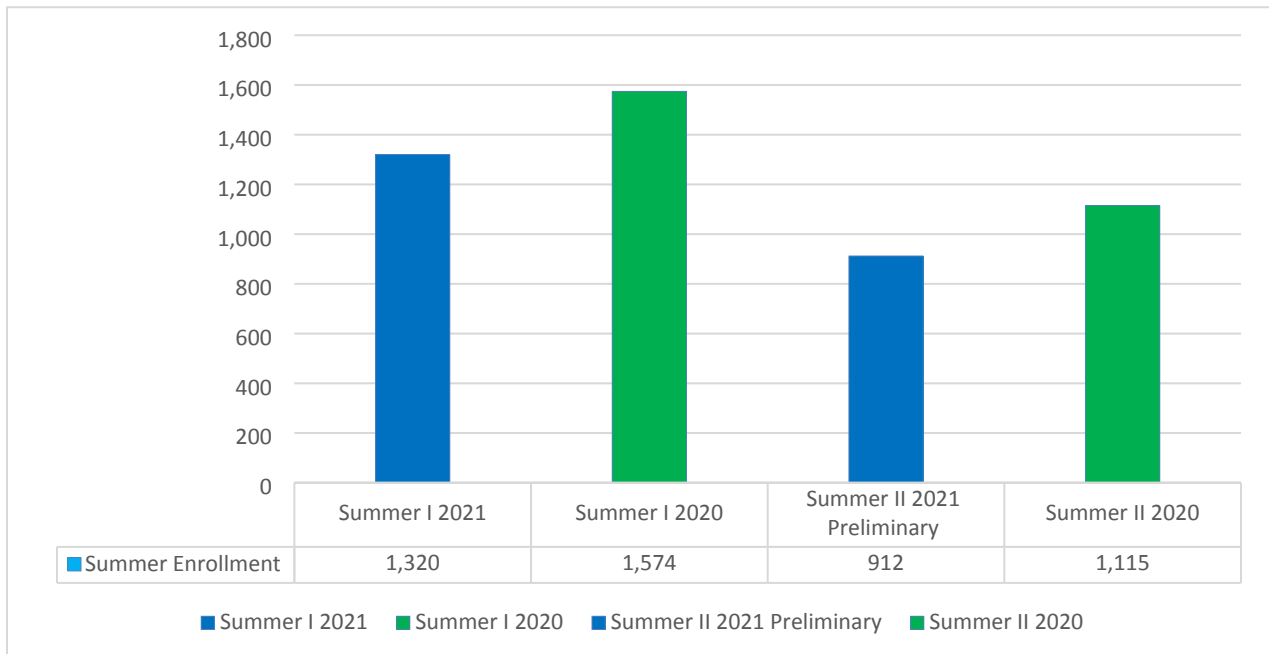

Summer I 2021 ENROLLMENT REPORT

Head Count

Summer I 2021	1,320	 16%
Summer I 2020	1,574	

Contact Hours

Summer I 2021	115,808	 19%
Summer I 2020	144,576	

Credit Hours

Summer I 2021	6,326	 16%
Summer I 2020	7,548	

Registration for Summer II is steady. We are currently approaching the reported enrollment for Summer II last year. Enrollment numbers continue to increase. We have about 4 weeks until the start of Summer II which begins July 15th. Based on this trend, we are optimistic about reaching our goal for Summer II and ending the year on a good note.