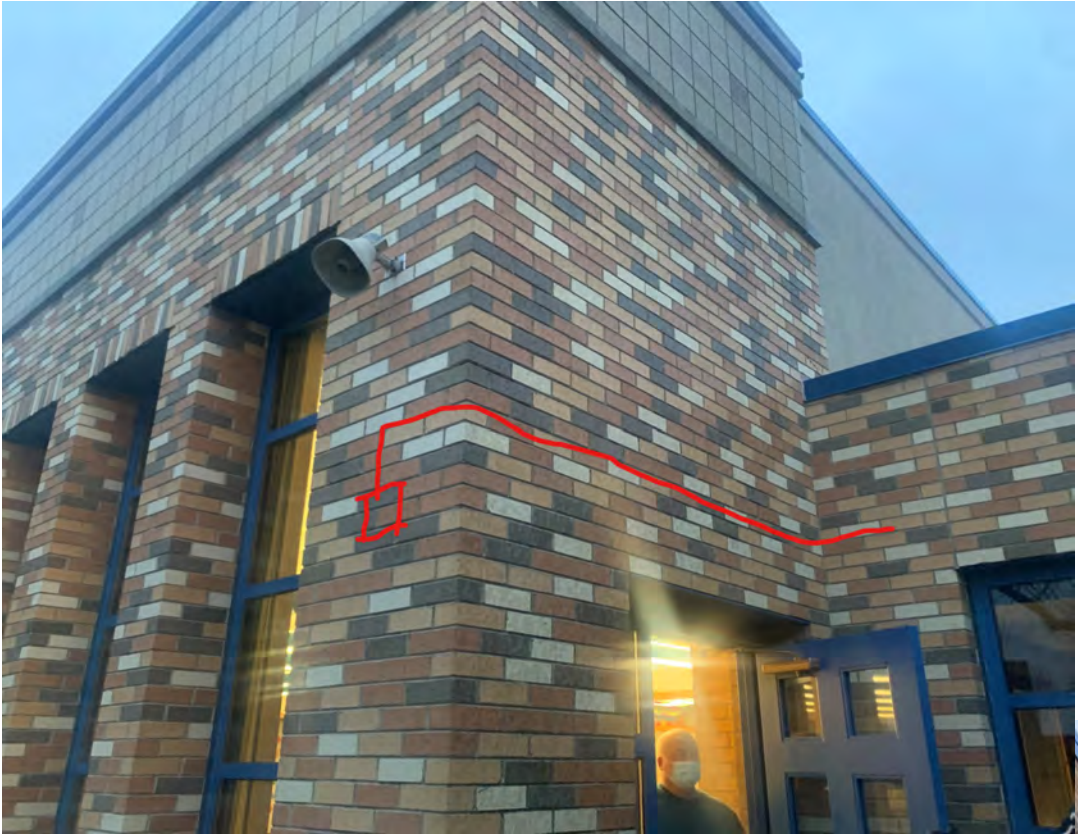

TODD HALL FIRE ALARM PATHWAY AT LIBRARY

Option 1: Painted wiremold inside library with backbox, through wall to device in courtyard.
No conduit/wiremold on exterior of building.

Library has existing wiremold now in some locations

TODD HALL FIRE ALARM PATHWAY AT LIBRARY

Option 2: Painted conduit on outside of building in courtyard to device. No wiremold in library.

Other locations of painted exterior conduit exist in district (north courtyard at Lincoln Hall)