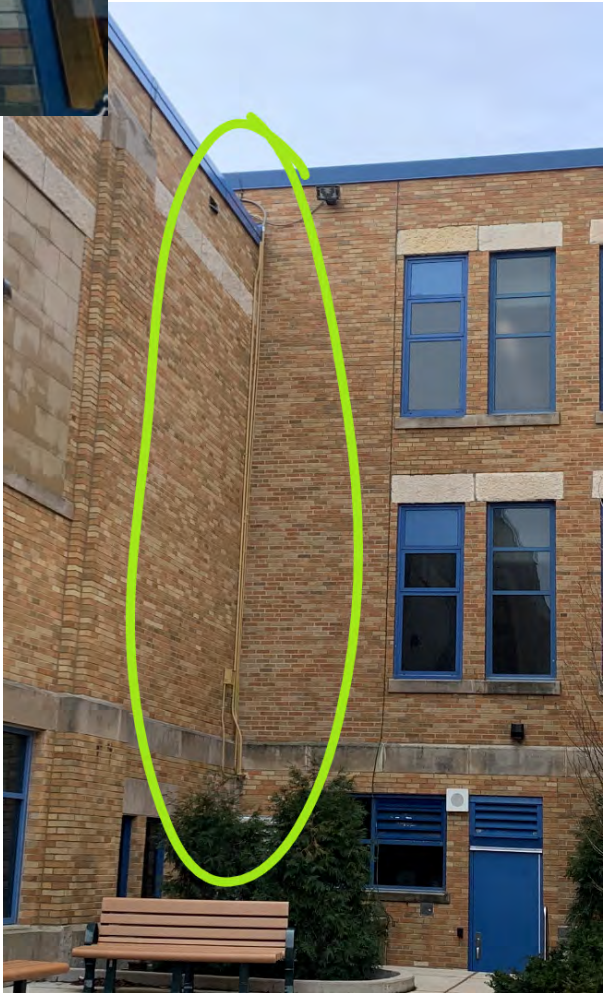

TODD HALL FIRE ALARM PATHWAY AT LIBRARY

Option 1: Painted wiremold inside library with backbox, through wall to device in courtyard.
No conduit/wiremold on exterior of building.

Library has existing wiremold now in some locations

TODD HALL FIRE ALARM PATHWAY AT LIBRARY

Option 2: Painted conduit on outside of building in courtyard to device. No wiremold in library.

Other locations of painted exterior conduit exist in district (north courtyard at Lincoln Hall)