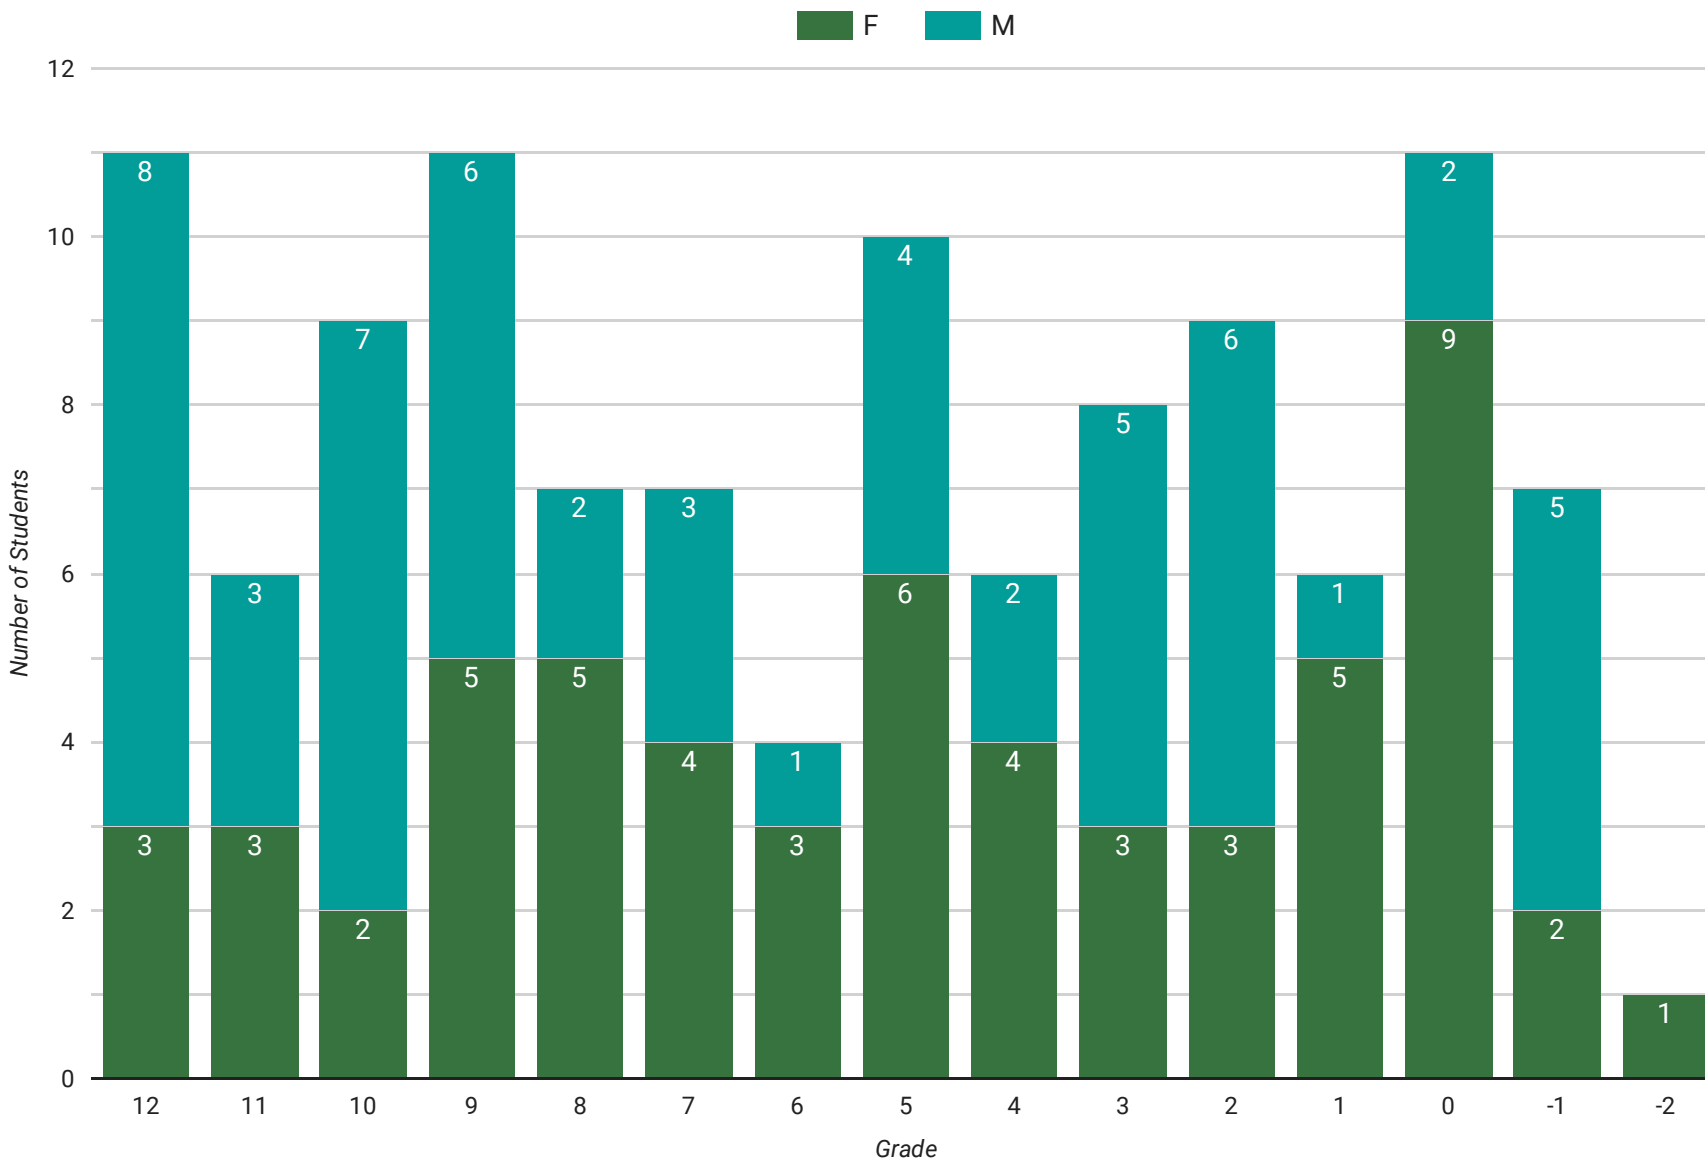

FY23 Migrant Breakdown By Grade and Gender

Grade ^	Gender	Number of Students
-2	F	1
-1	M	5
-1	F	2
0	F	9
0	M	2
1	F	5
1	M	1
2	F	3
2	M	6
3	F	3
3	M	5
4	M	2
4	F	4
5	F	6
5	M	4
6	M	1
6	F	3
7	M	3
7	F	4
8	F	5
8	M	2
9	F	5
Grand total		113