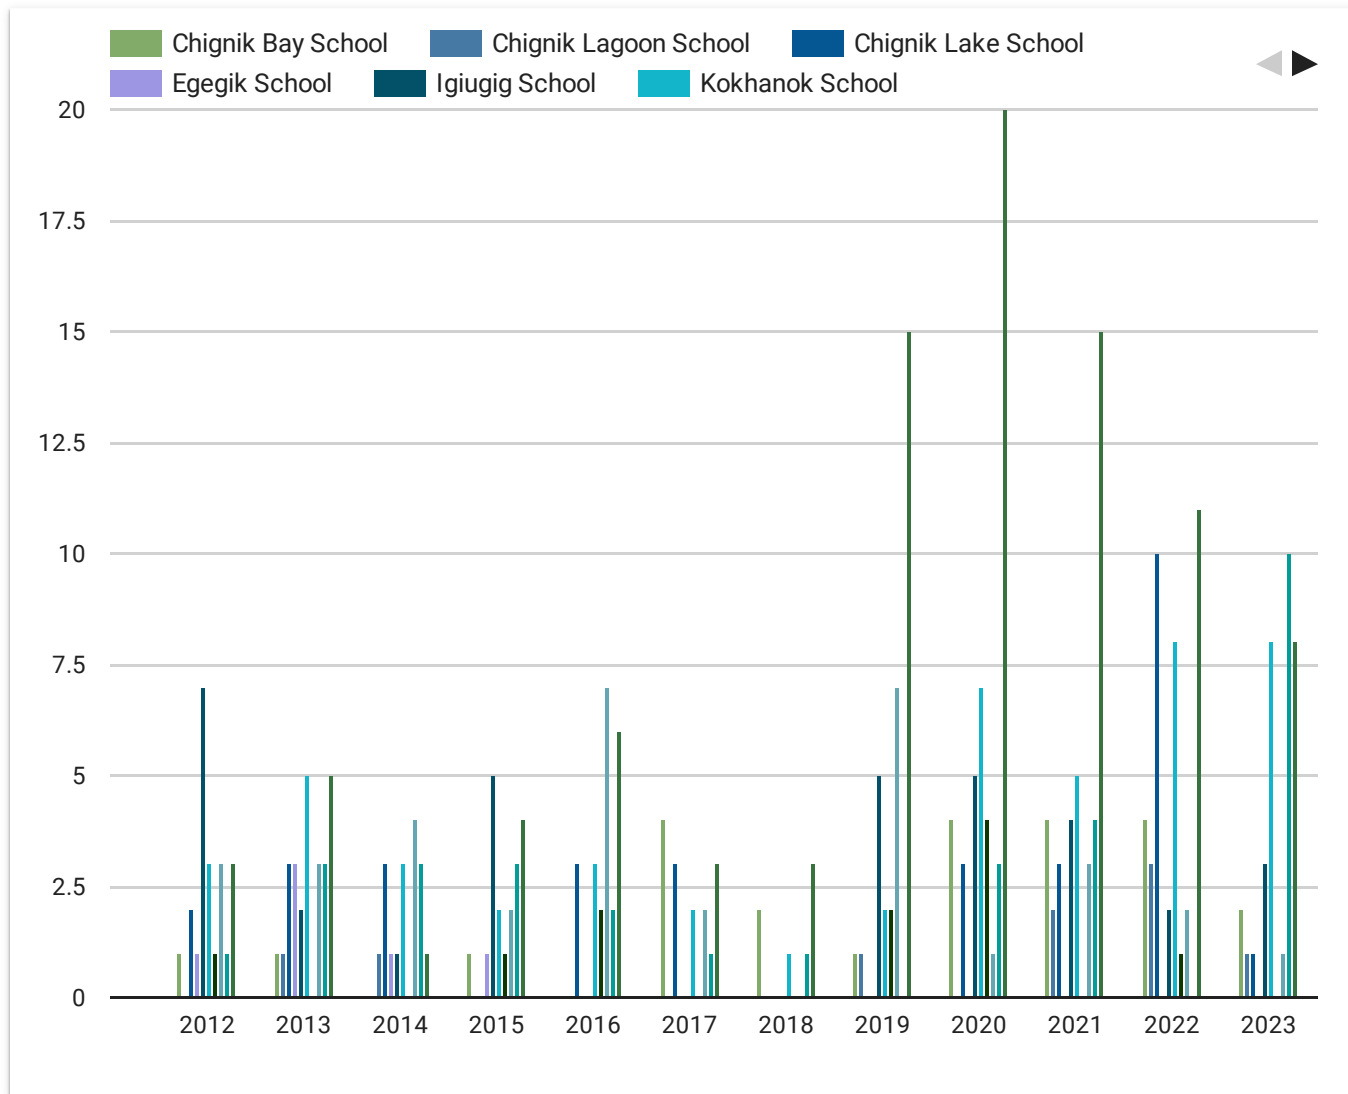

Entry: Out of District Transfer FY12-FY23

Top 15 - Entry Type / Fiscal Year Entry / Record Count			
School	Out of District		Grand total
	2012	201	
Chignik Bay S...	1		24
Chignik Lago...	No data		9
Chignik Lake ...	2		31
Egegik School	1		6
Igiugig School	7		34
Kokhanok Sc...	2		49
Lake View Ho...	1	No dat	11
Levelock Sch...	3		35
Meshik School	1		31
Newhalen Sc...	2		94
Nondalton Sc...	1		33
Perryville Sch...	5		41
Pilot Point Sc...	1	No dat	9
Tanalian Sch...	1		47
Grand total	28	3	454