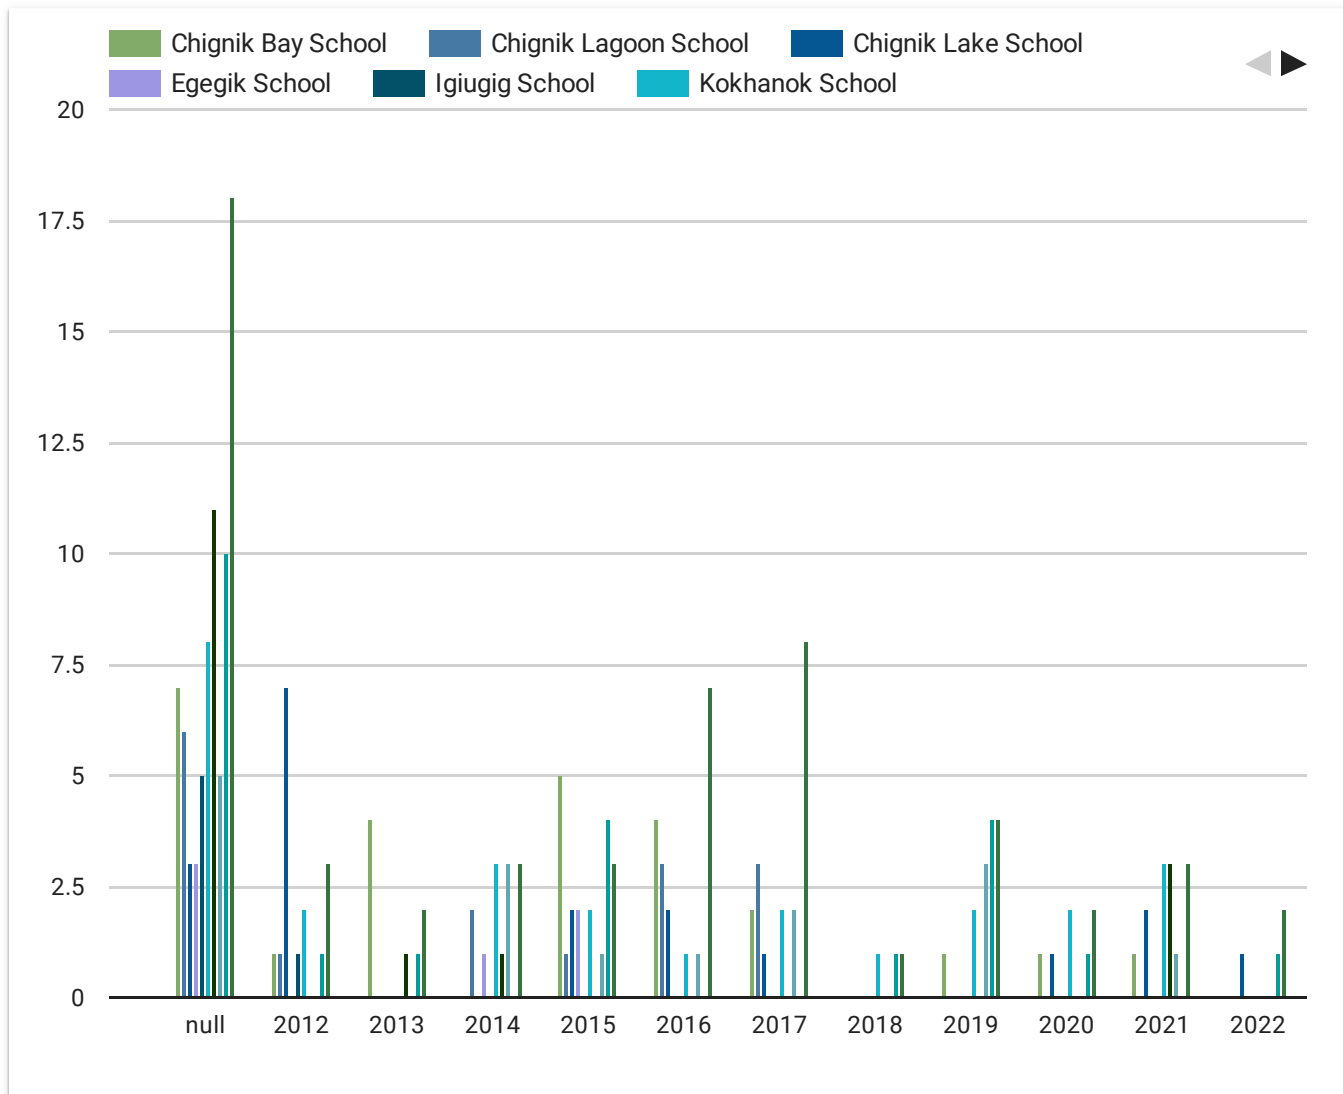

Exit: Out of District FY12-FY23

Top 15 - Exit Type / Fiscal Year Exit / Record Count			
School	Out of District		Grand total
	null	201	
Chignik Bay S...	5	No dat	26
Chignik Lago...	3		16
Chignik Lake ...	3		19
Egegik School	No data	No dat	6
Igiugig School	5		6
Kokhanok Sc...	7		26
Lake View Ho...	5	No dat	16
Levelock Sch...	5	No dat	16
Meshik School	10	No dat	23
Newhalen Sc...	17		56
Nondalton Sc...	5	No dat	16
Perryville Sch...	8		18
Pilot Point Sc...	6	No dat	12
Tanalian Sch...	10	No dat	22
Grand total	89	1	278