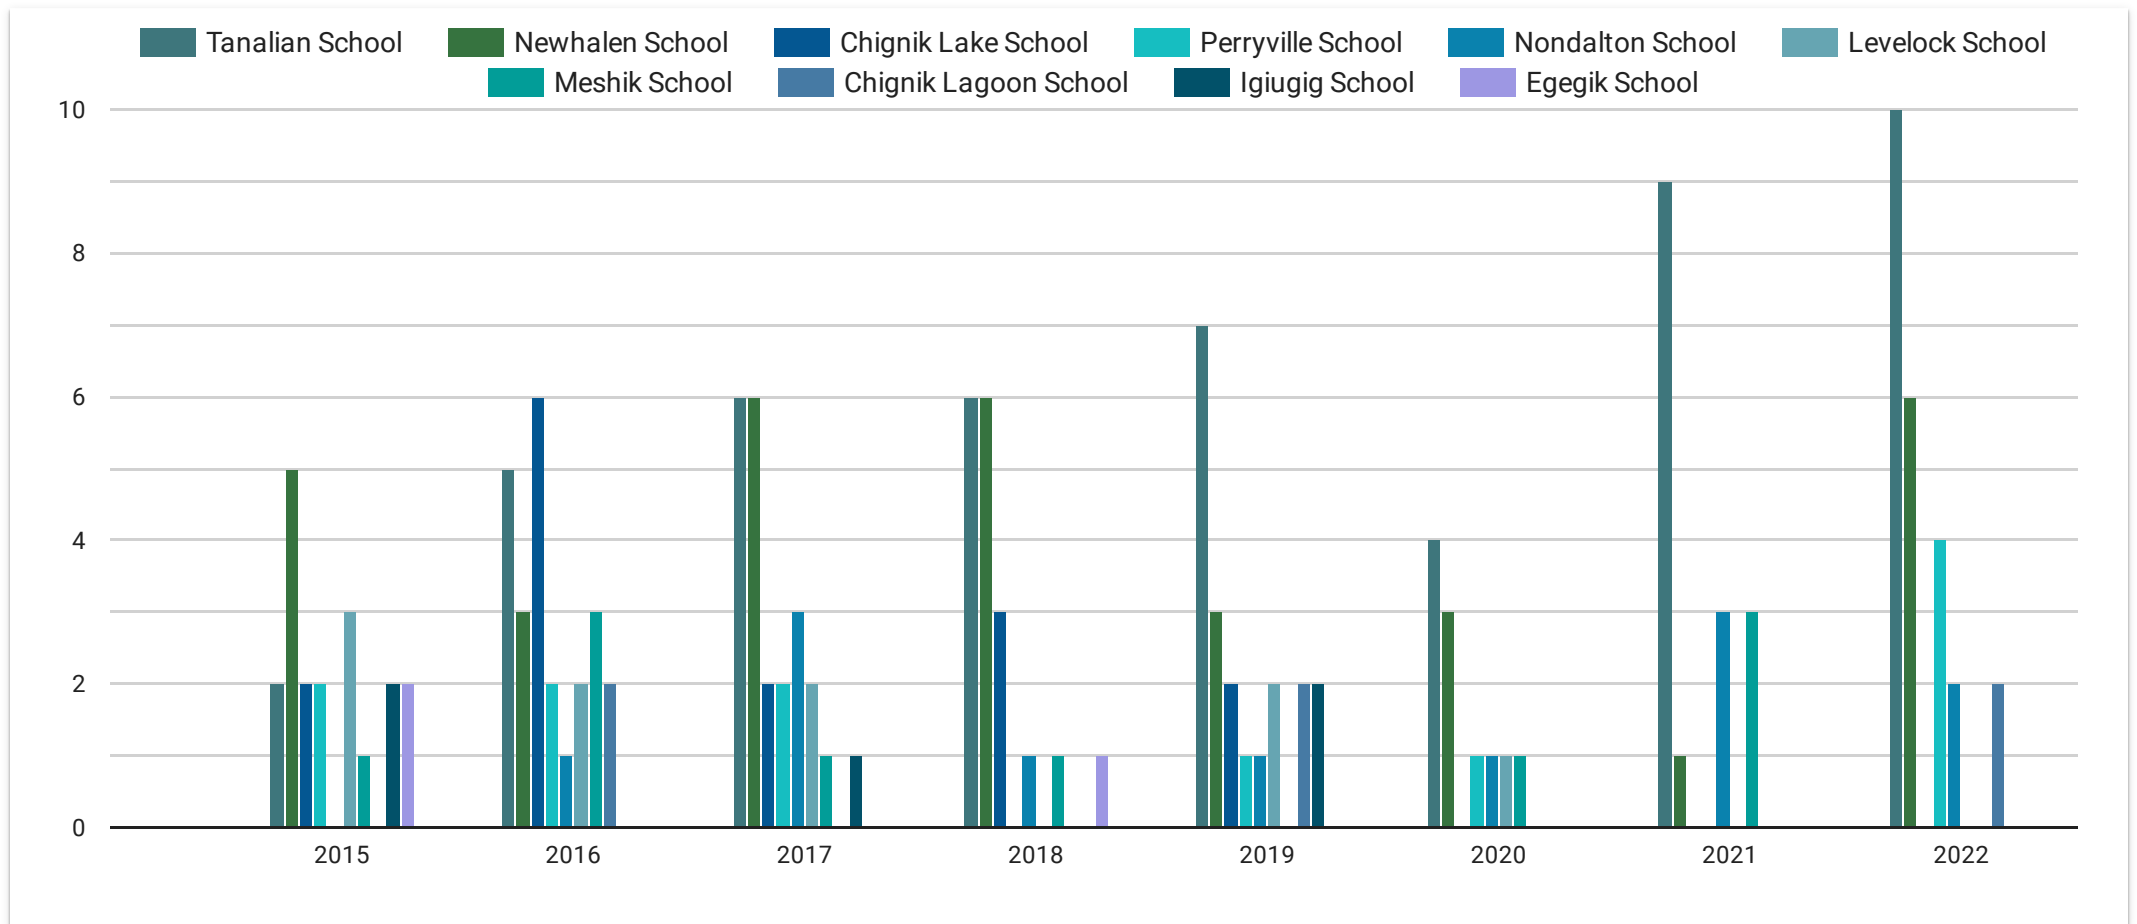

Graduates in 5 Years (Second Year Seniors) FY15-FY22