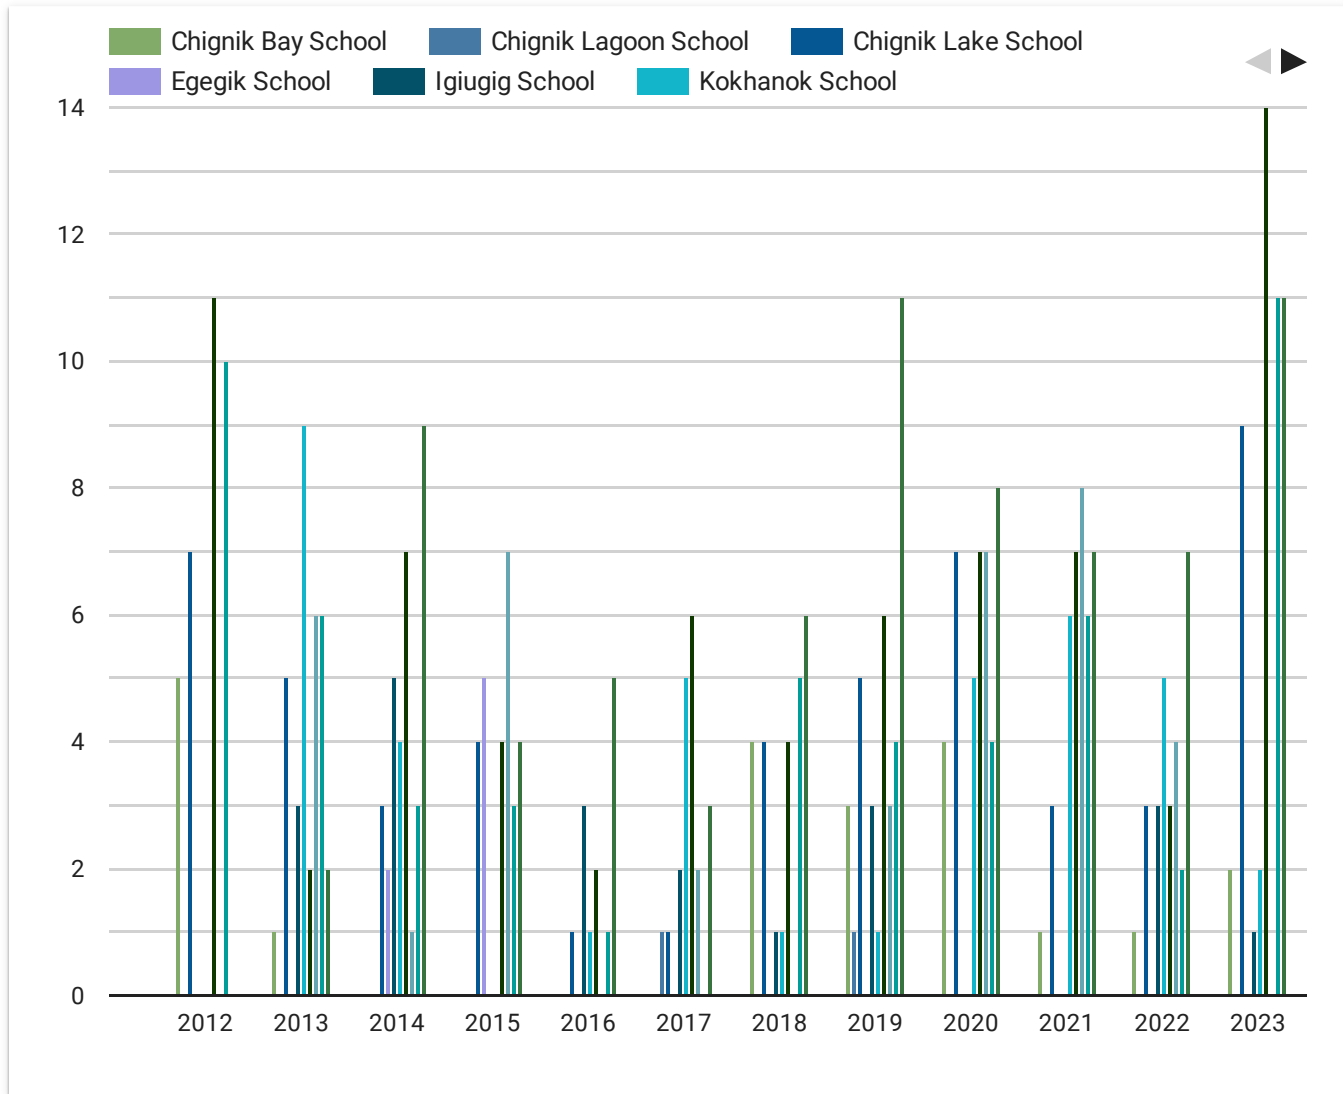

Entry: In District Transfer FY12-FY23

Top 15 - Entry Type / Fiscal Year Exit / Record Count			
School	In District		Grand total
	2012	201	
Chignik Bay S...	5		21
Chignik Lago...	No data	No dat	2
Chignik Lake ...	7		52
Egegik School	No data	No dat	7
Igiugig School	No data		21
Kokhanok Sc...	No data		39
Lake View Ho...	11		73
Levelock Sch...	No data		38
Meshik School	10		55
Newhalen Sc...	No data		73
Nondalton Sc...	No data	No dat	22
Perryville Sch...	7	1	41
Pilot Point Sc...	No data		19
Tanalian Sch...	5		33
Grand total	45	5	496