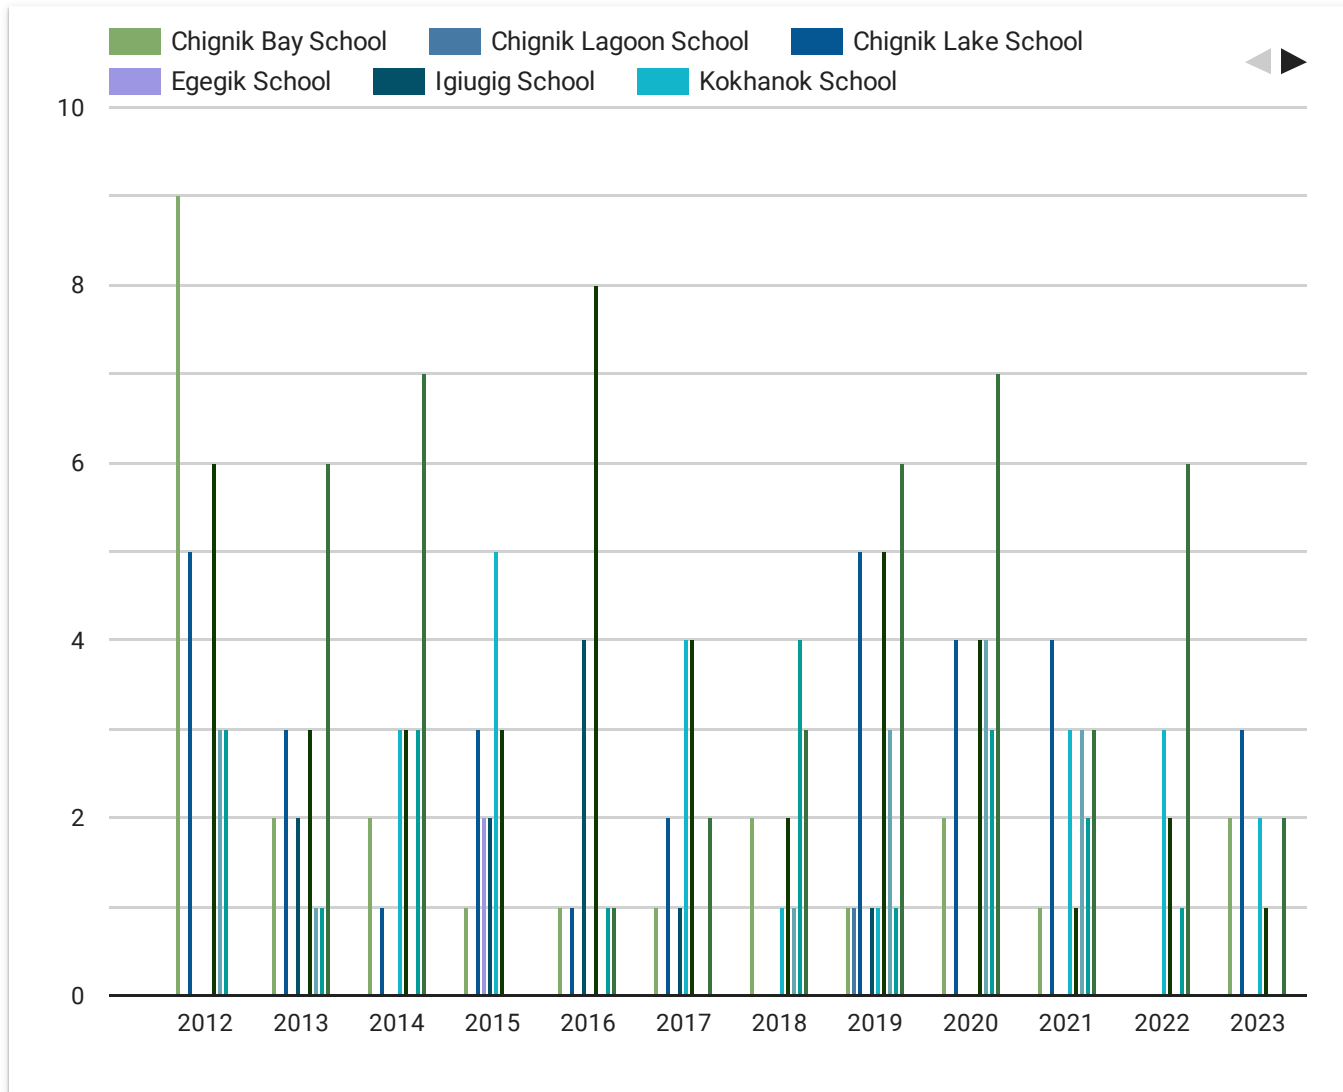

Exit: In District FY12-FY23

Top 15 - Exit Type / Fiscal Year Exit / Record Count			
School	In District		Grand total
	2012	201	
Chignik Bay S...	9		24
Chignik Lago...	No data	No dat	1
Chignik Lake ...	5		31
Egegik School	No data	No dat	2
Igiugig School	No data		10
Kokhanok Sc...	No data	No dat	22
Lake View Ho...	6		42
Levelock Sch...	3		15
Meshik School	3		19
Newhalen Sc...	No data		43
Nondalton Sc...	No data	No dat	9
Perryville Sch...	7		29
Pilot Point Sc...	No data		16
Tanalian Sch...	1	No dat	7
Grand total	34	3	270