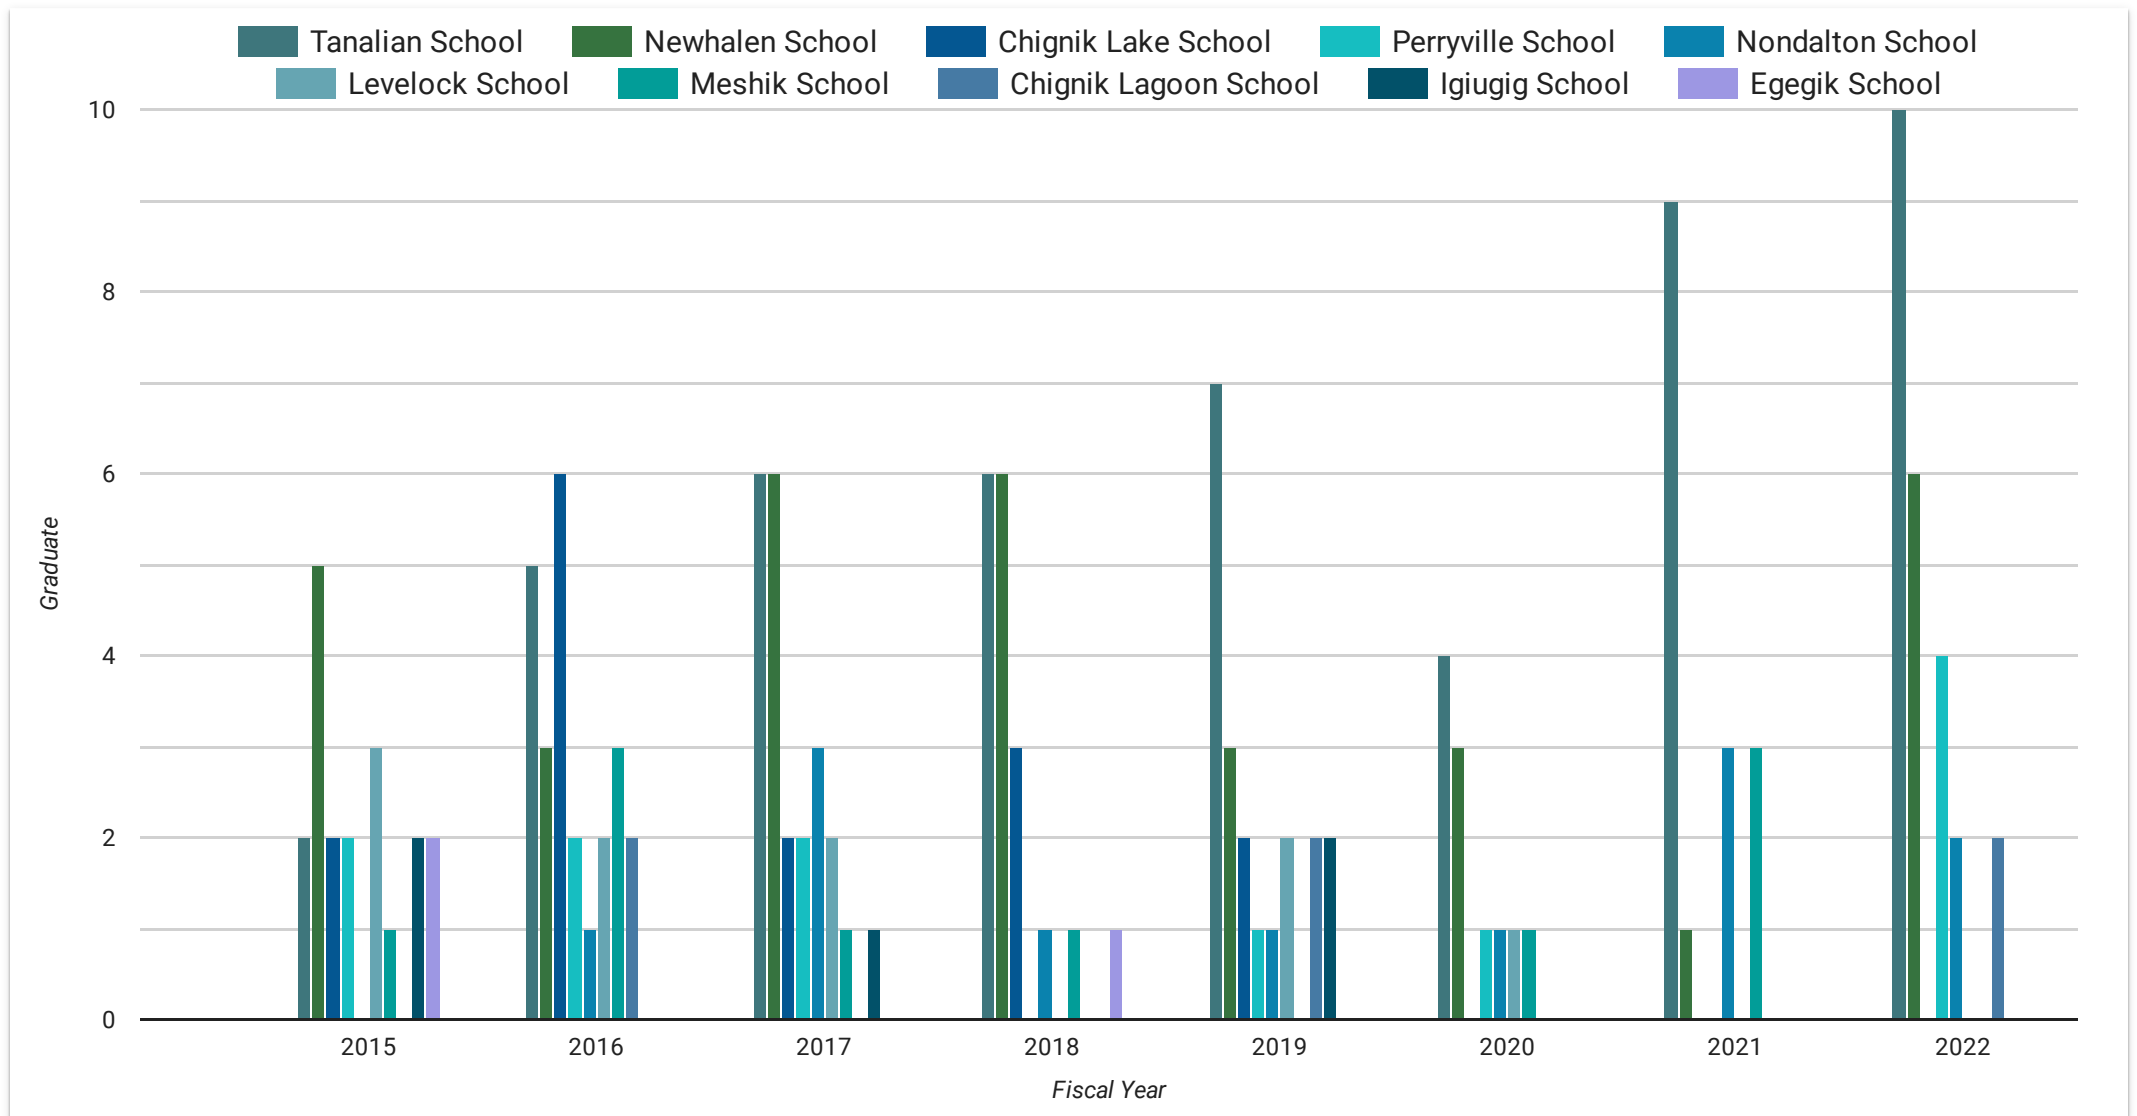

Graduates in 4 Years (First Year Seniors) FY15-FY22