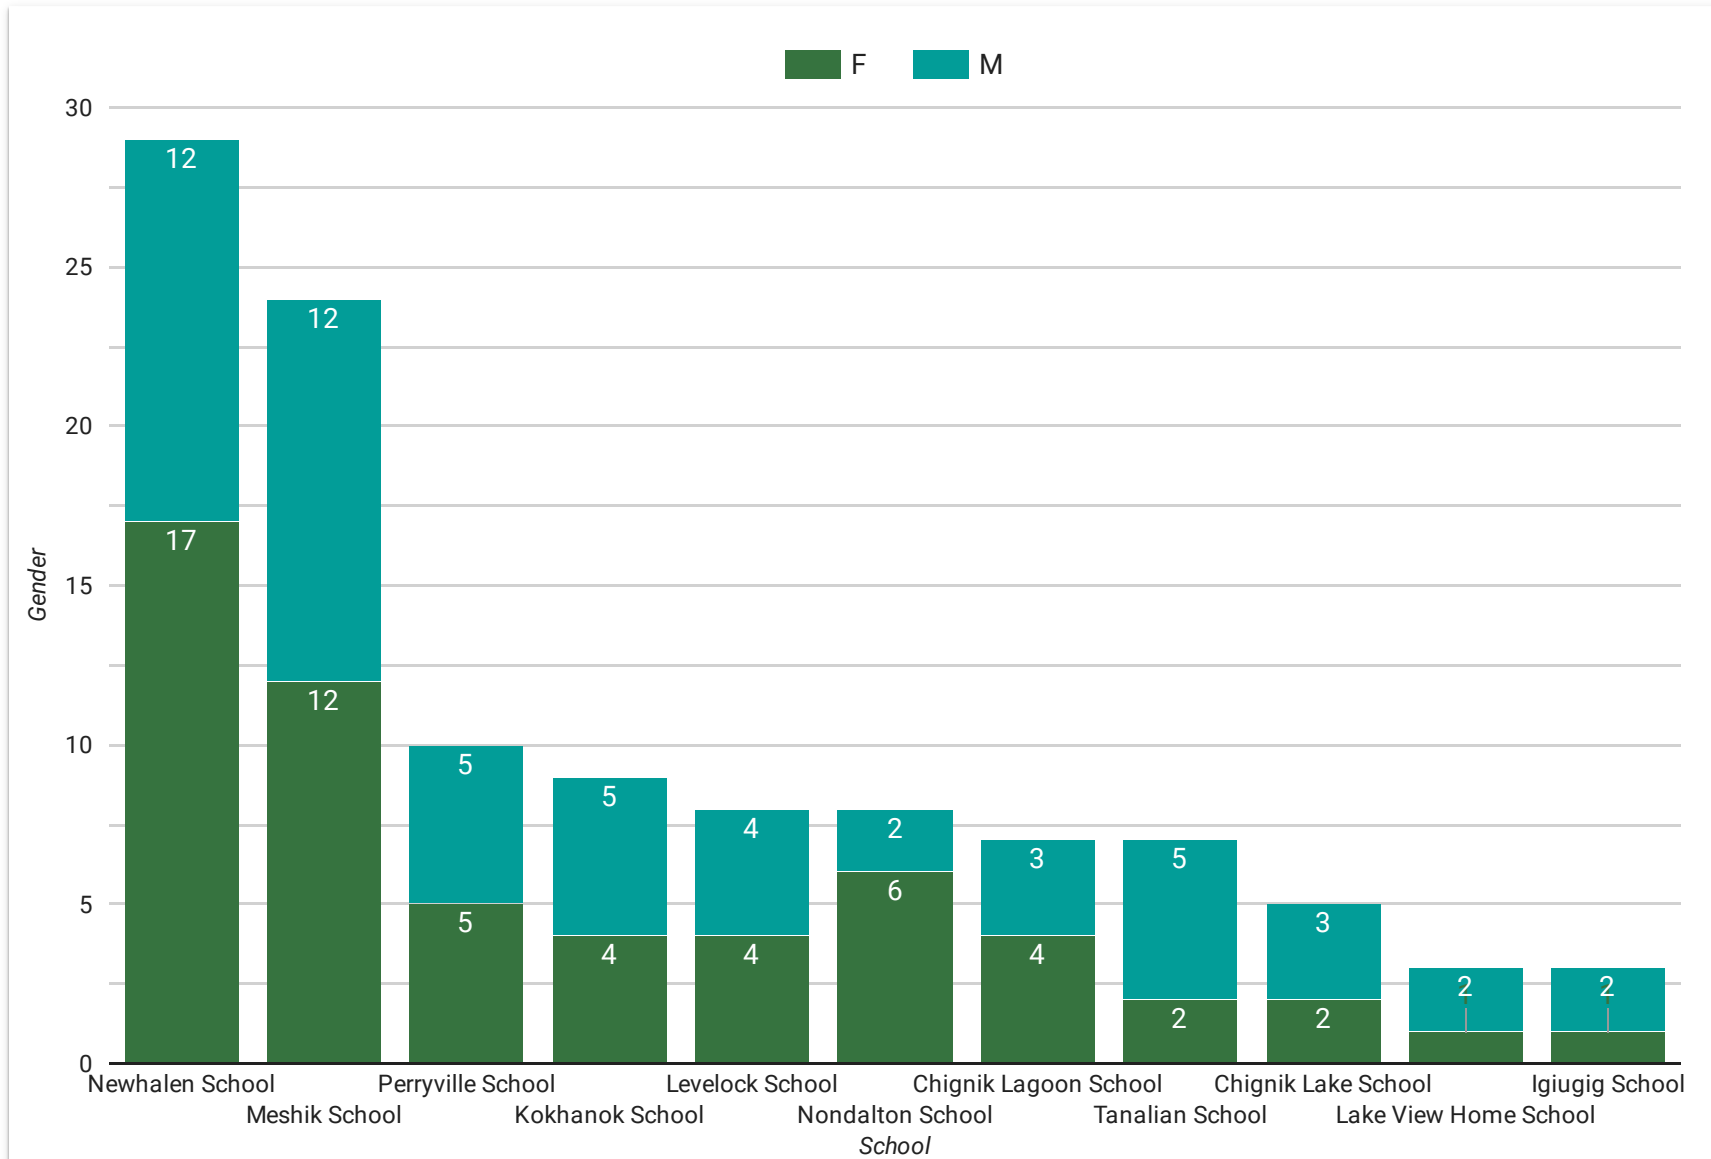

FY23 Migrant by Site and Gender

School ▾	Gender	Gender
Tanalian Sch...	M	5
Tanalian Sch...	F	2
Perryville Sch...	M	5
Perryville Sch...	F	5
Nondalton S...	M	2
Nondalton S...	F	6
Newhalen Sc...	M	12
Newhalen Sc...	F	17
Meshik School	M	12
Meshik School	F	12
Levelock Sch...	M	4
Levelock Sch...	F	4
Lake View Ho...	F	1
Lake View Ho...	M	2
Kokhanok Sc...	F	4
Kokhanok Sc...	M	5
Igiugig School	F	1
Igiugig School	M	2
Chignik Lake ...	M	3
Chignik Lake ...	F	2
Chignik Lago...	M	3
Chignik Lago...	F	4

Grand to... 113