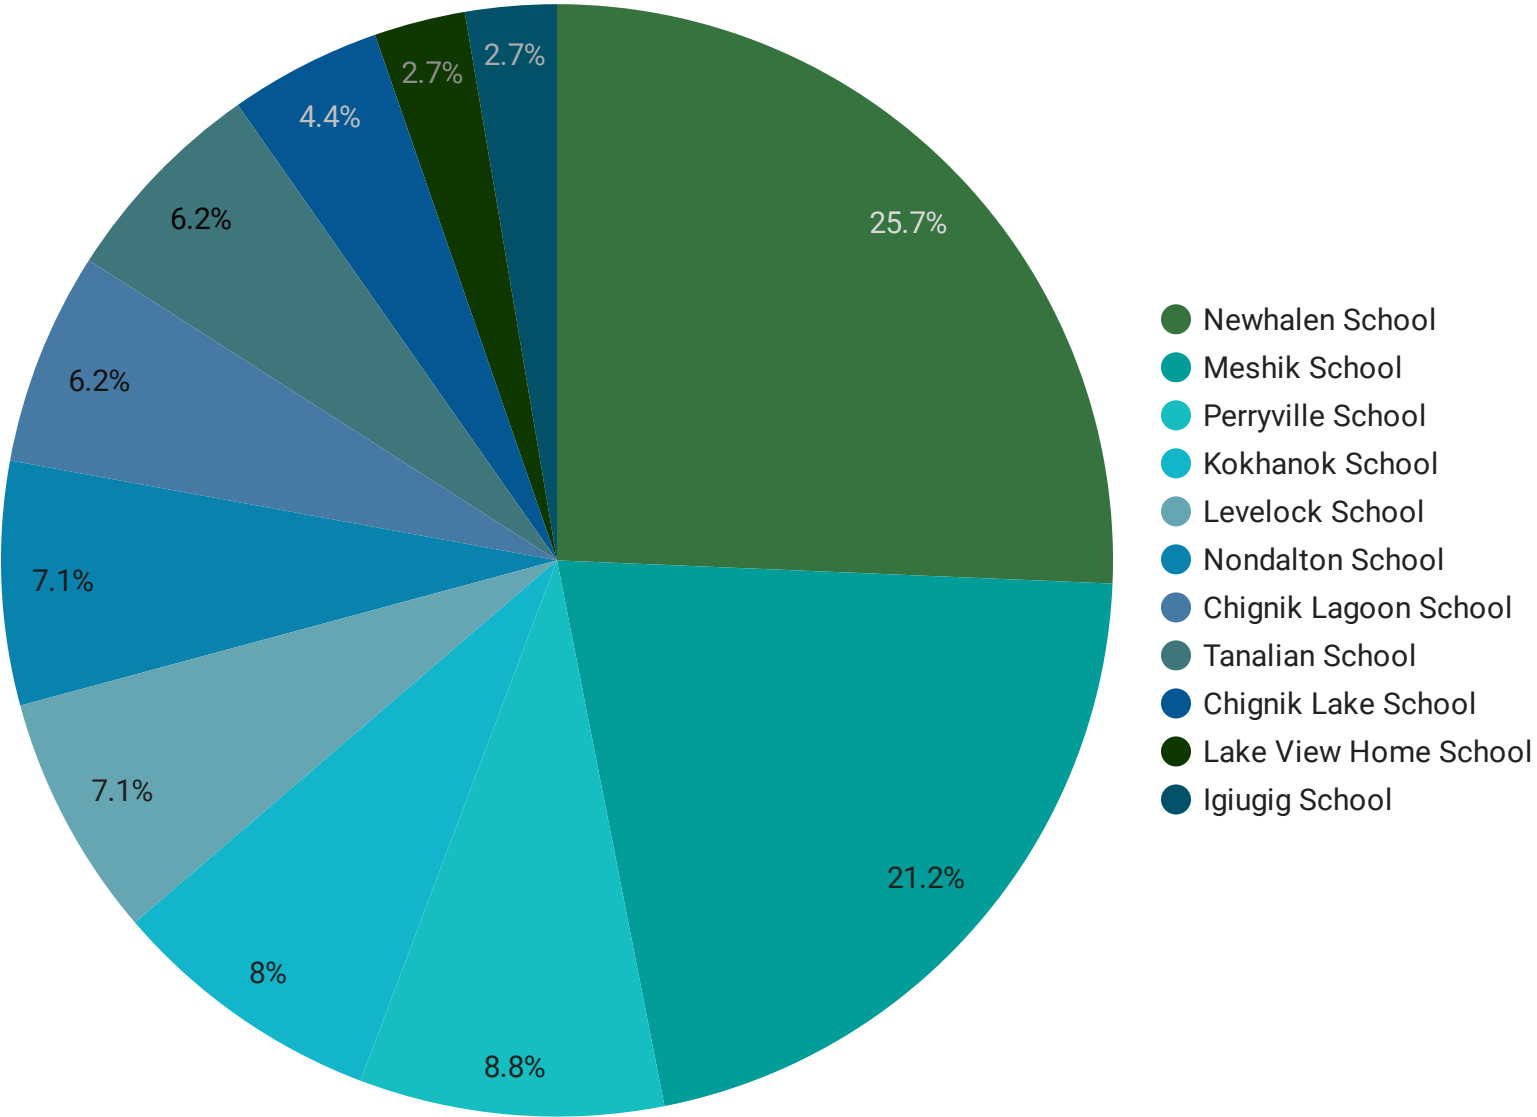

FY23 Migrant by Site

School	Record Count ▾
Newhalen School	29
Meshik School	24
Perryville School	10
Kokhanok School	9
Levelock School	8
Nondalton School	8
Chignik Lagoon School	7
Tanalian School	7
Chignik Lake School	5
Lake View Home School	3
Igiugig School	3
Grand total	113