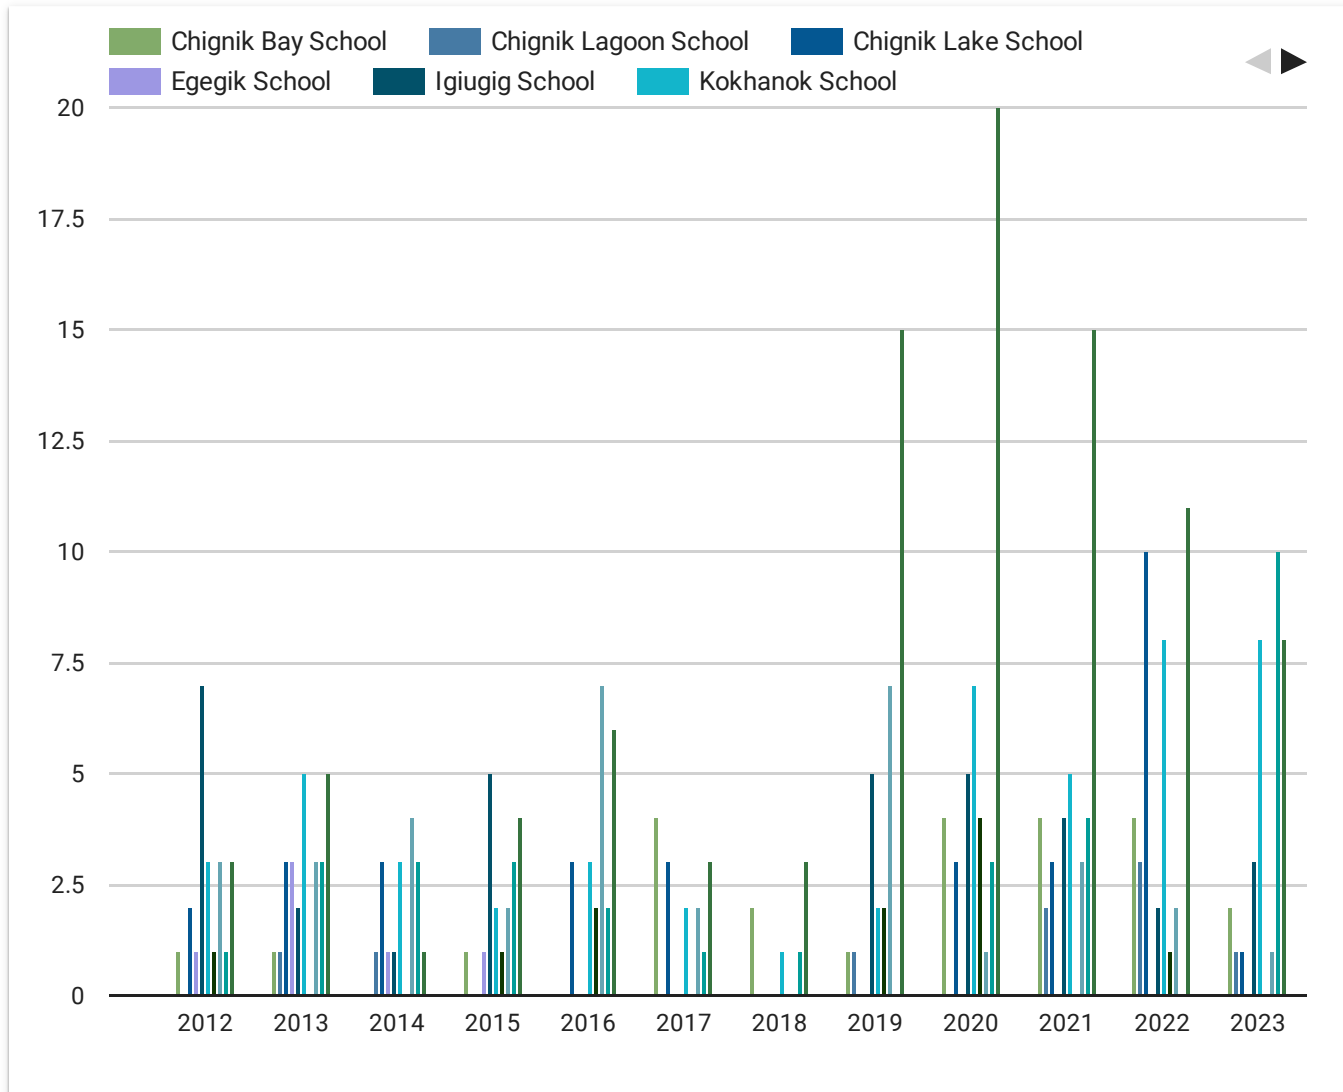

Entry: Re-Entry FY12-FY23

Top 15 - Entry Type / Fiscal Year Entry / Record Count			
School	Re-Entry (In...	Re-Entr...	Grand total
	2021	201...	
Chignik Bay S...	No data	No dat	8
Chignik Lago...	No data		8
Chignik Lake ...	No data	1	44
Egegik School	No data	No dat	5
Igiugig School	No data		5
Kokhanok Sc...	No data		16
Lake View Ho...	No data	No dat	4
Levelock Sch...	No data		20
Meshik School	No data		42
Newhalen Sc...	No data	1	28
Nondalton Sc...	No data		15
Perryville Sch...	No data		15
Pilot Point Sc...	No data	No dat	16
Tanalian Sch...	1		31
Grand total	1	6	257

Voluntary Re-entry after a voluntary withdrawal from the same school (e.g., dropping out, prolonged illness, or temporary disability)

Involuntary Re-entry after an involuntary withdrawal from the same school (e.g., expulsion)