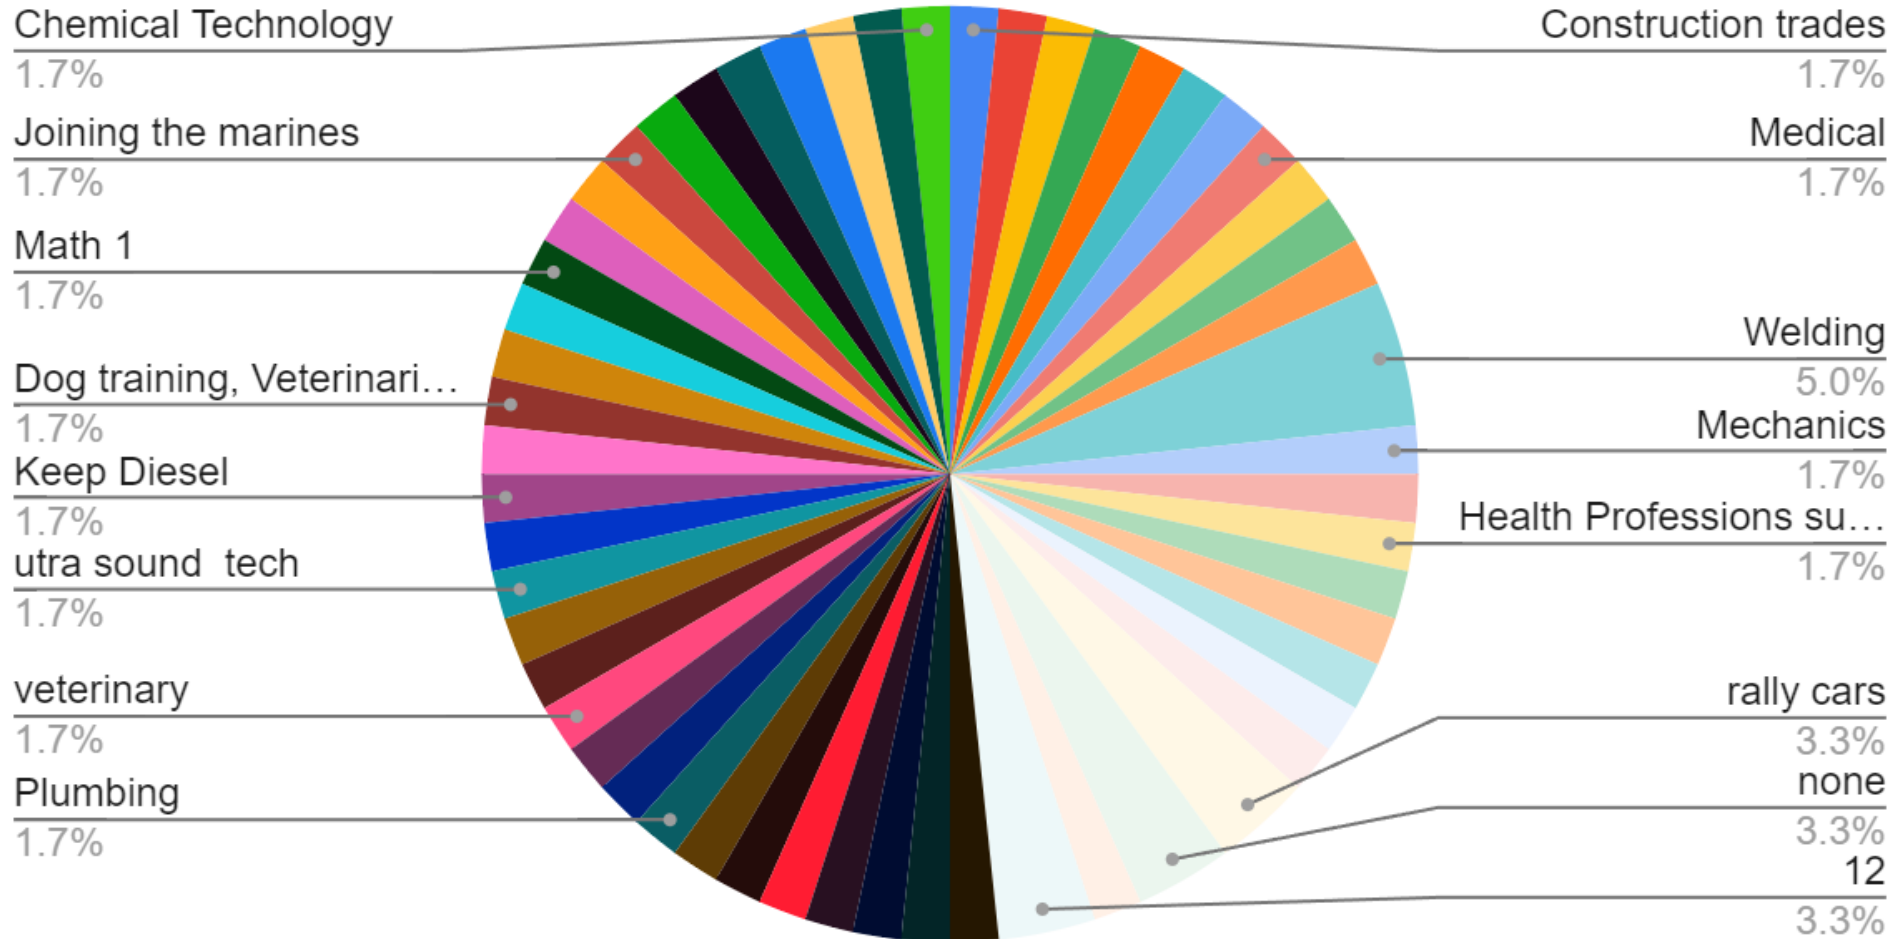

Please list any other programs you would like to see offered at CRTEC.