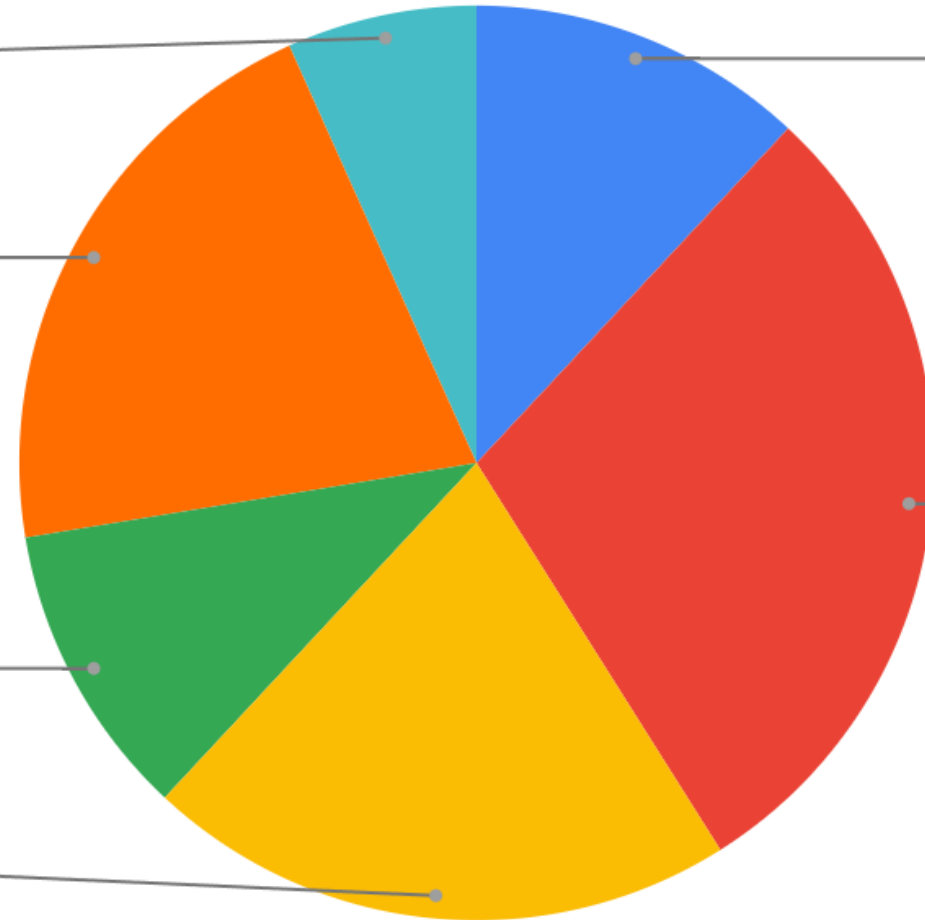

20.9%

Construction Trades -...

29.1%

Electronics Technology...

10.4%

Pre-Engineering - 3 ye...

20.9%

Second choice you would you want CRTEC to offer?