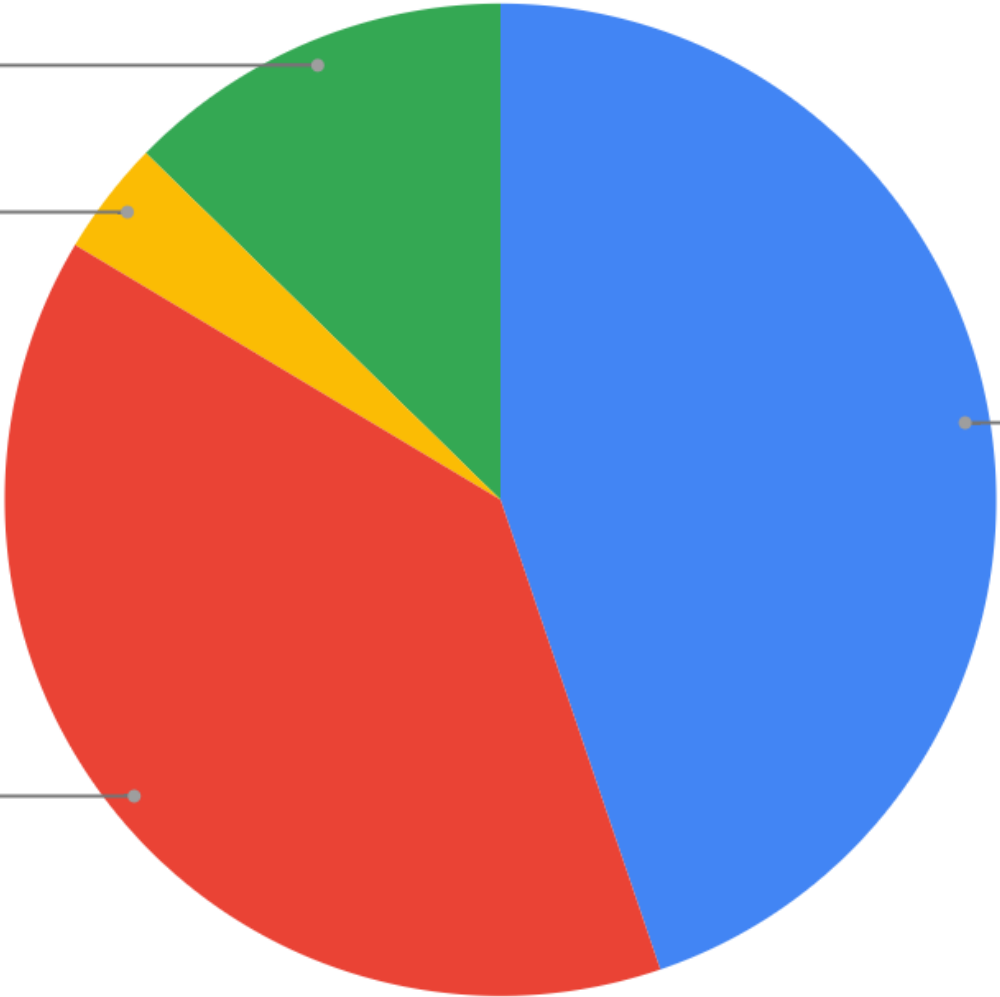

Which high school does you/your student attend:

Notus High School

12.7%

Parma Middle School

3.7%

Parma High School

44.8%

COSSA Academy

38.8%