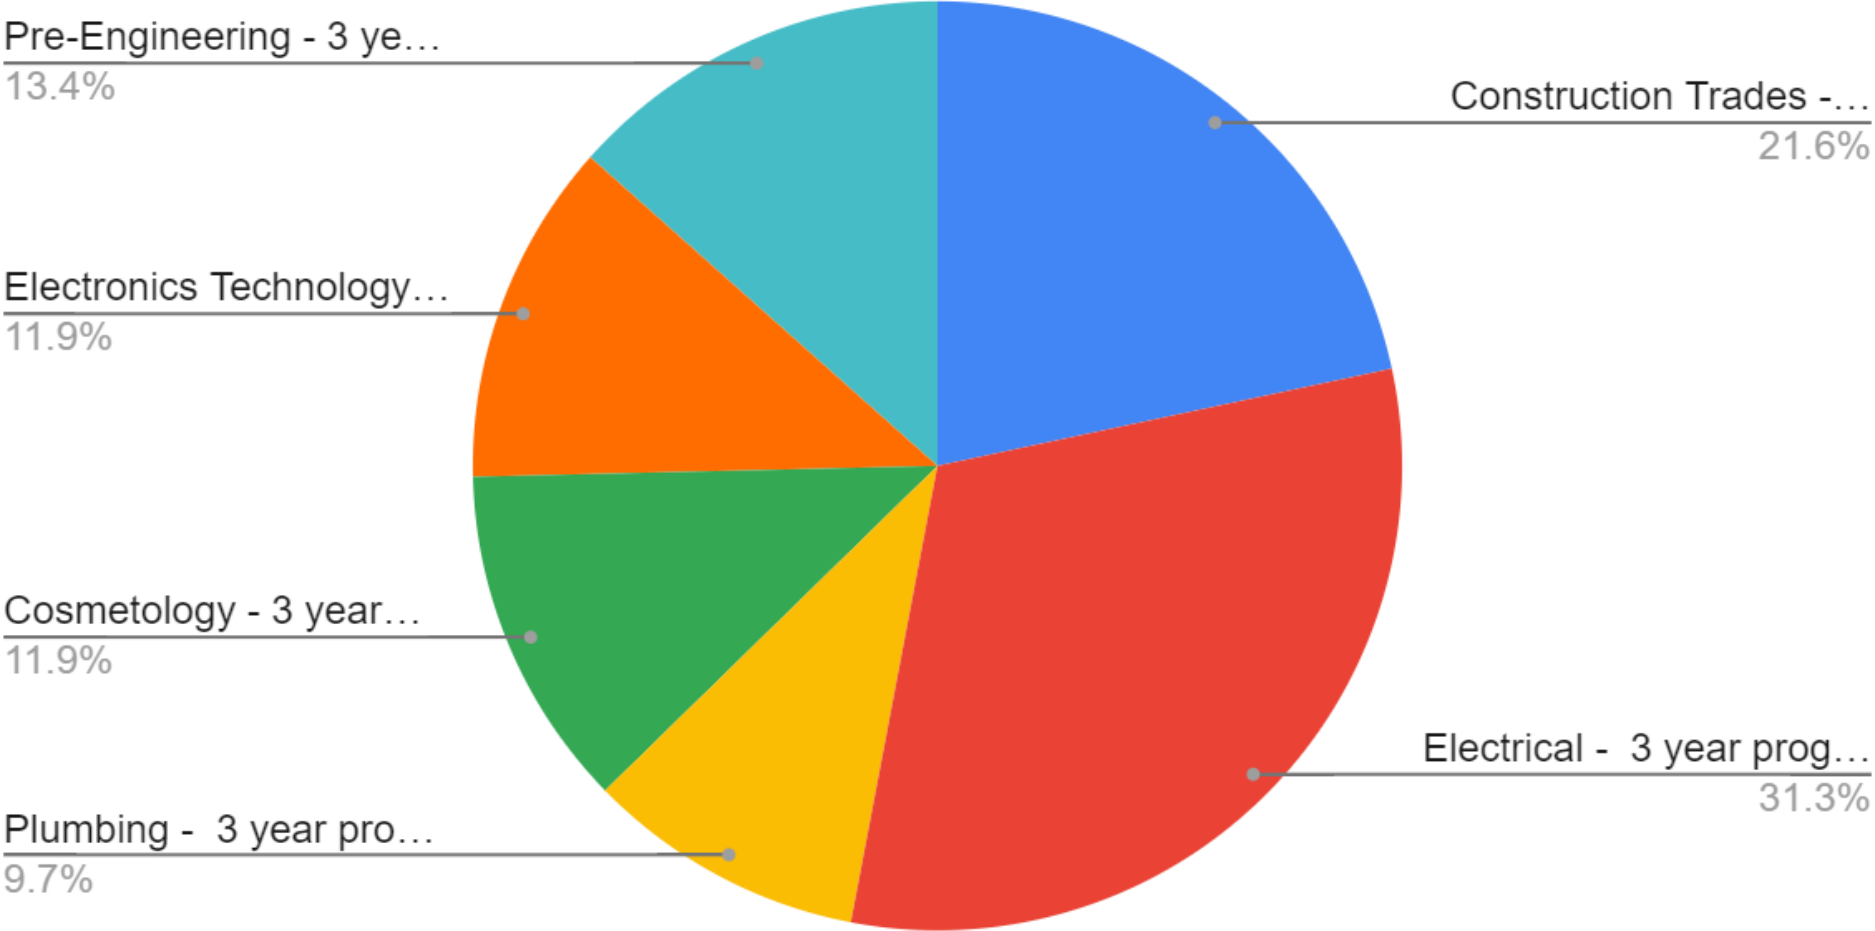

Second choice you would you want CRTEC to offer?

134 responses