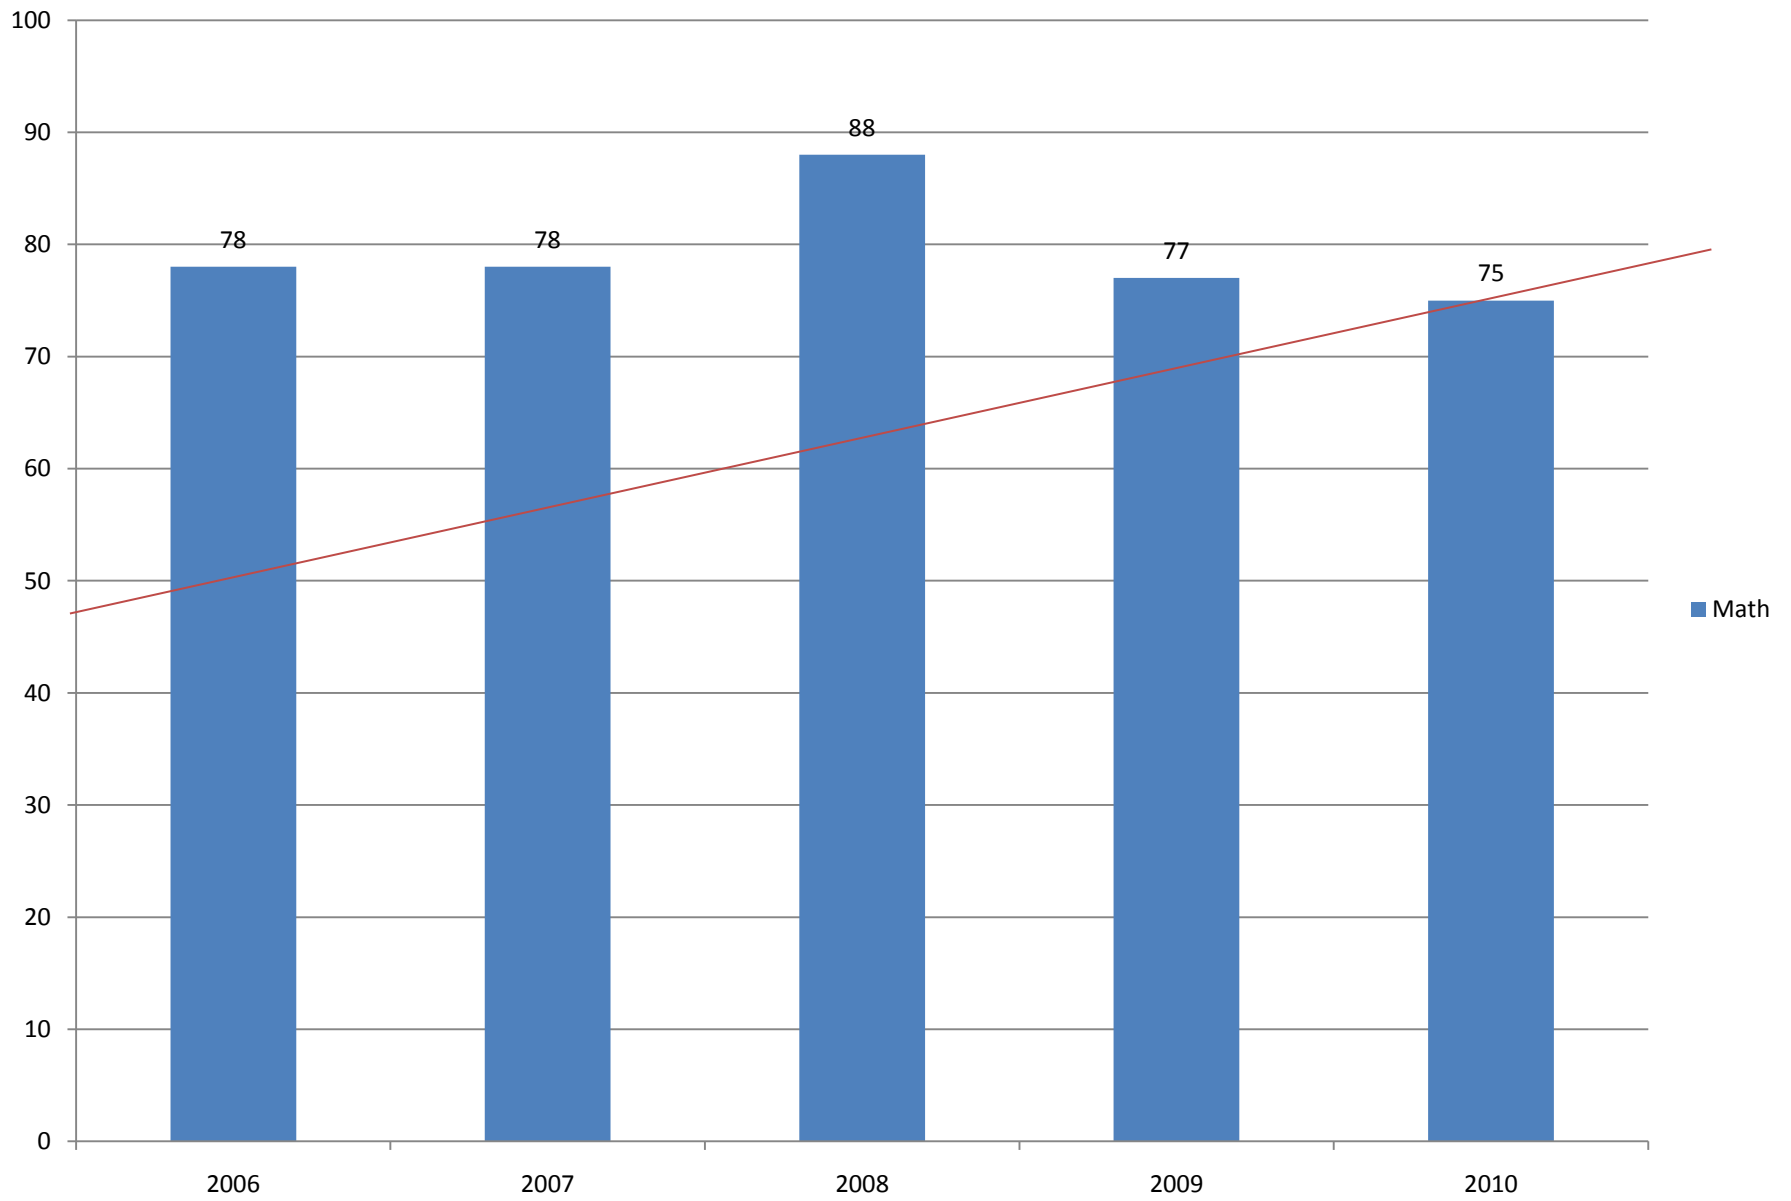

Ridge Farm Grade 4 Math Non-Cohort Groups 2006 to 2010

	2006	2007	2008	2009	2010
Math	78	78	88	77	75