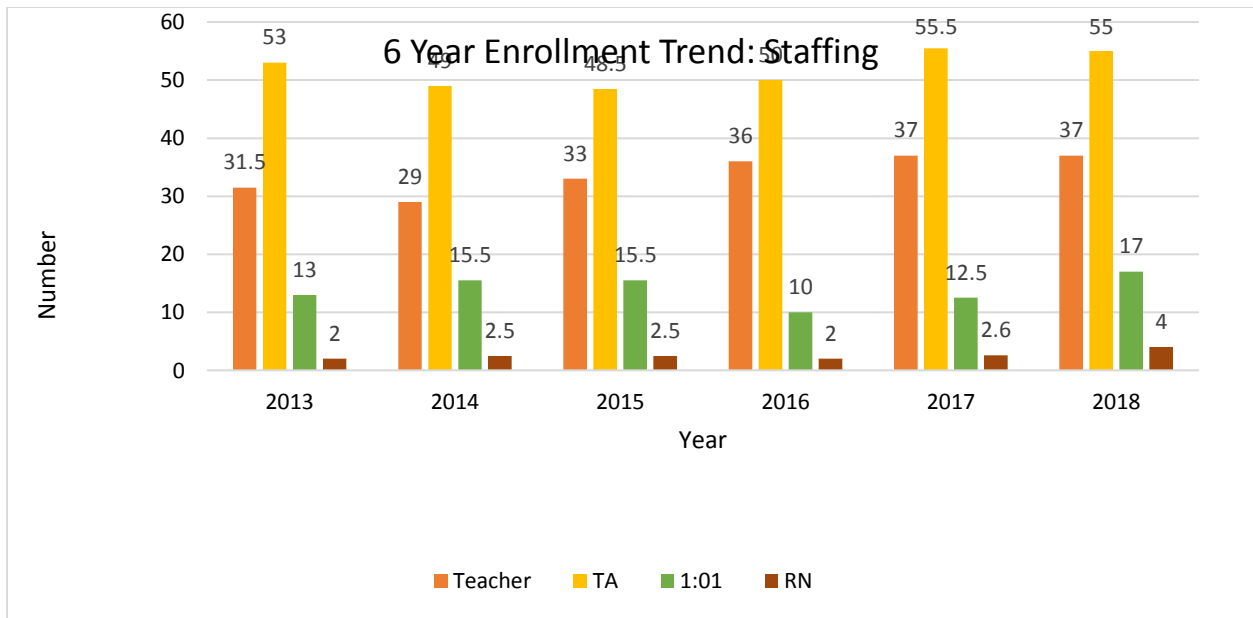

Mid Valley Special Education Cooperative Enrollment Trend: 2013-2018

Mid Valley Special Education Cooperative Enrollment Trend: 2013-2018

Mid Valley Special Education Cooperative Enrollment Trend: 2013-2018