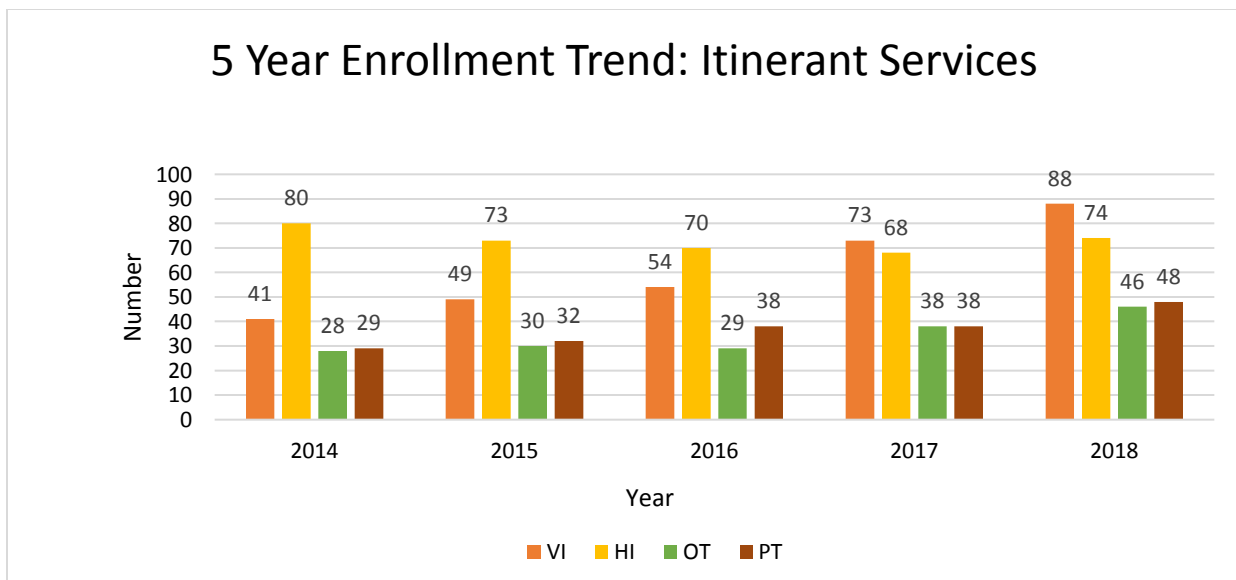

Mid Valley Special Education Cooperative Enrollment Trend: 2013-2018

Mid Valley Special Education Cooperative Enrollment Trend: 2013-2018

Mid Valley Special Education Cooperative Enrollment Trend: 2013-2018