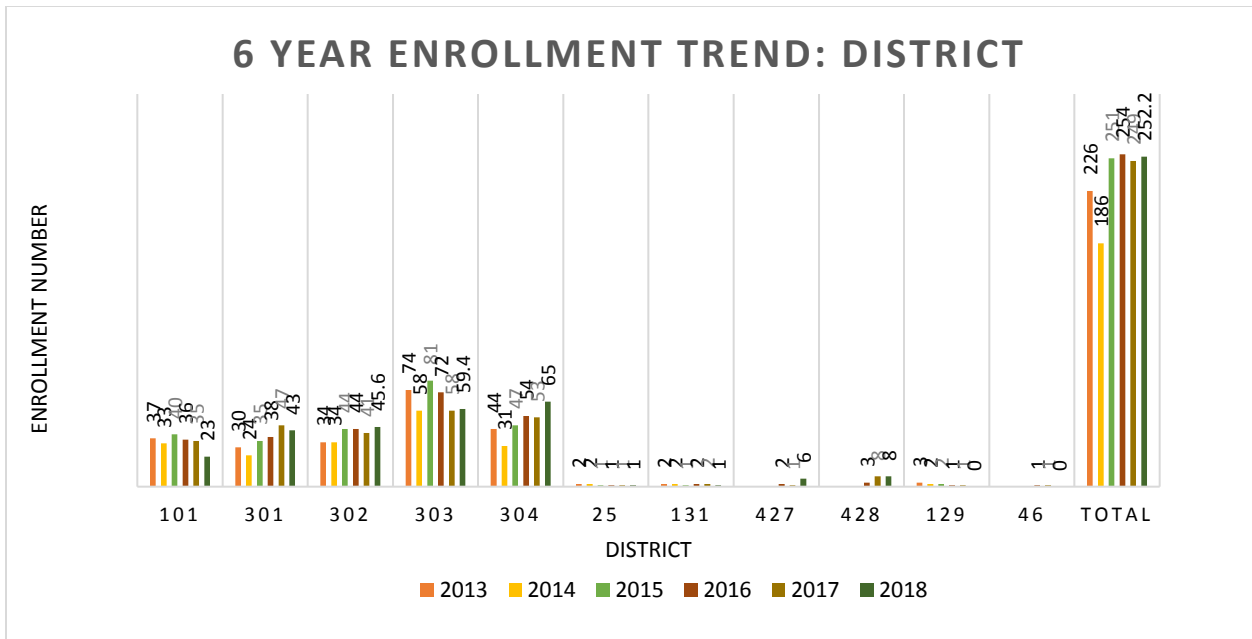

Mid Valley Special Education Cooperative Enrollment Trend: 2013-2018

Mid Valley Special Education Cooperative Enrollment Trend: 2013-2018

Mid Valley Special Education Cooperative Enrollment Trend: 2013-2018