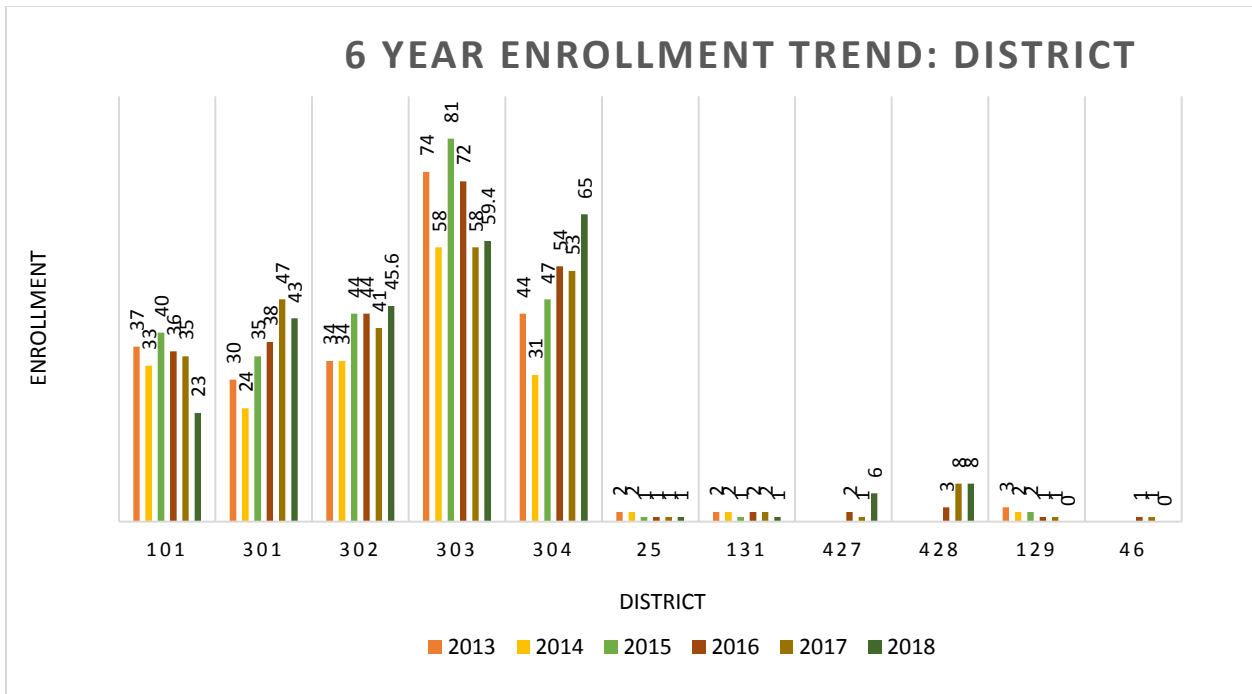

Mid Valley Special Education Cooperative Enrollment Trend: 2013-2018

Mid Valley Special Education Cooperative Enrollment Trend: 2013-2018

Mid Valley Special Education Cooperative Enrollment Trend: 2013-2018