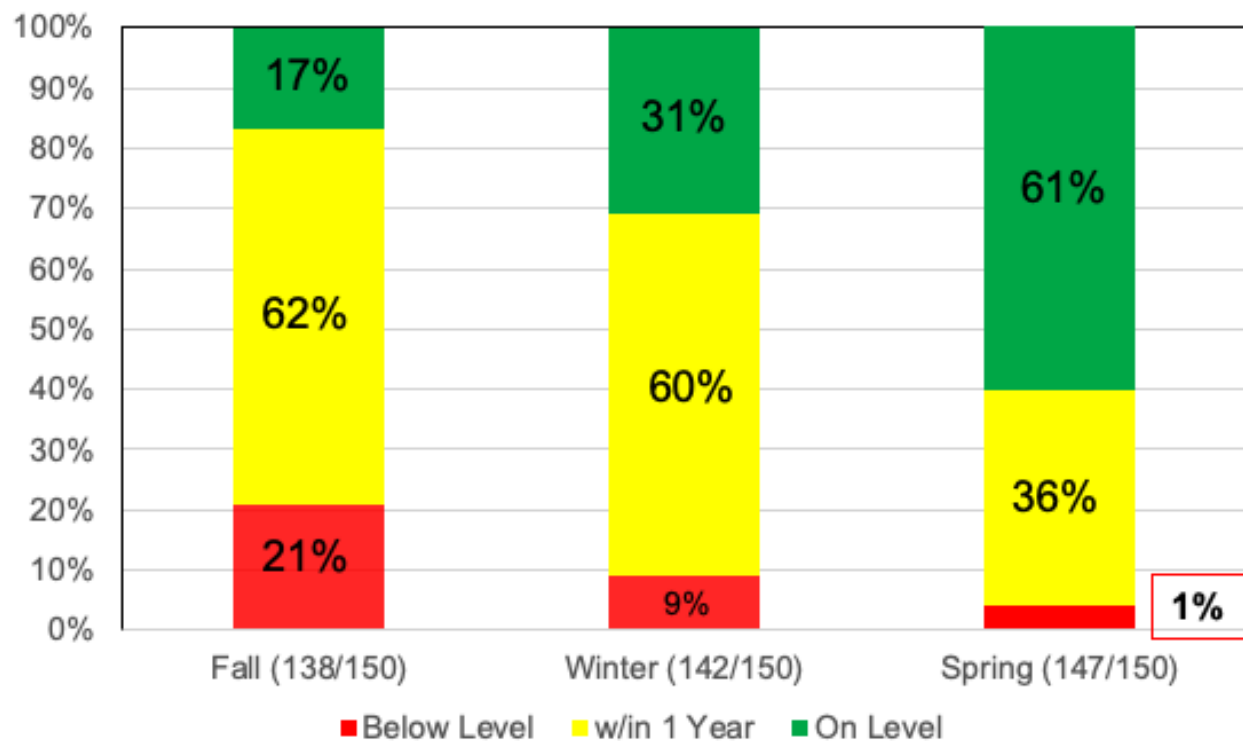

Data

Part 1: 2021-2022 Overall Math Growth

Part 2: Spring 2022, Grade Level Breakdown

Part 3: Trends Over Time

Data

Part 1: 2021-2022 Overall Math Growth

Part 2: Spring 2022, Grade Level Breakdown

Part 3: Trends Over Time

HOME OF THE WOLVES

Garibaldi
Grade
School –
Home of
The Wolves

Garibaldi 2021-2022

Garibaldi 2021-2022 (Students)

NEHALEM 2021-2022

HOME OF THE SEAGULLS

Nehalem
Elementary
School

NEHALEM 2021-2022 (Students)

HOME OF THE SEAGULLS

Nehalem
Elementary
School

Data

Part 1: 2021-2022 Overall Math Growth

Part 2: Spring 2022, Grade Level Breakdown

Part 3: Trends Over Time

The Mapping Between 5-Level and 3-Level Placements