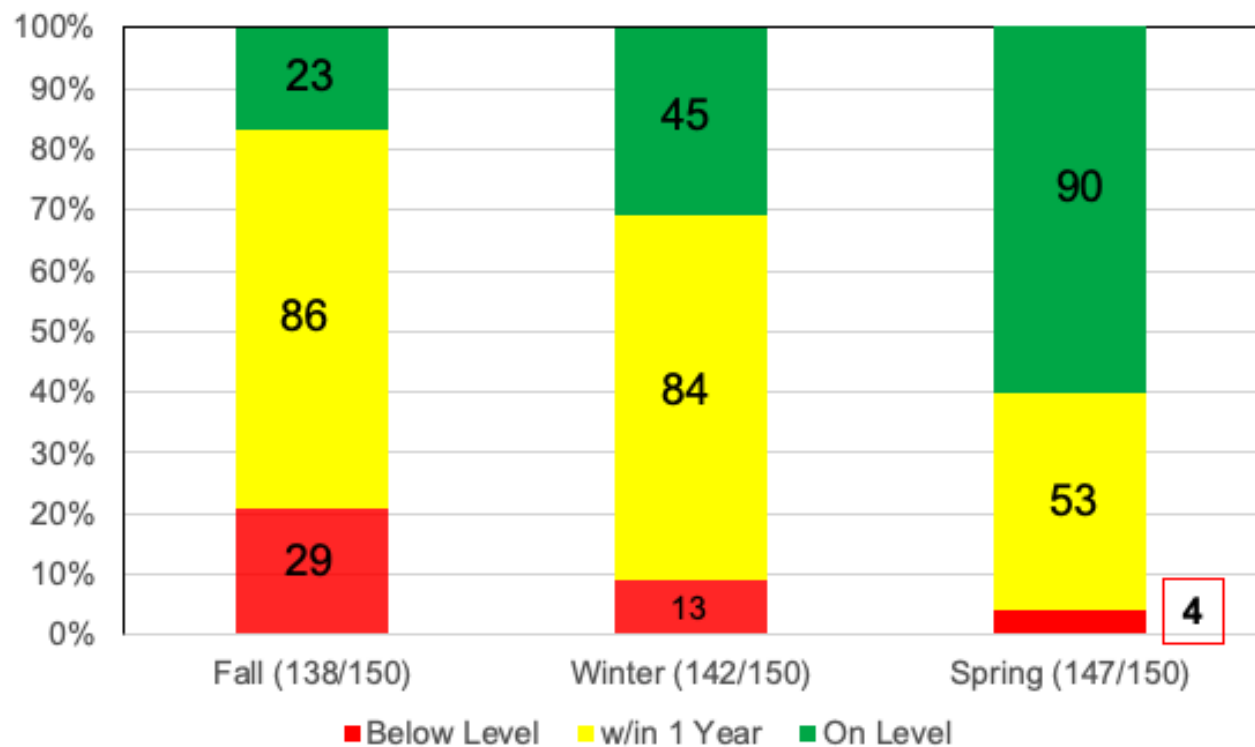

Data

Part 1: 2021-2022 Overall Math Growth

Part 2: Spring 2022, Grade Level Breakdown

Part 3: Trends Over Time

Data

Part 1: 2021-2022 Overall Math Growth

Part 2: Spring 2022, Grade Level Breakdown

Part 3: Trends Over Time

HOME OF THE WOLVES

Garibaldi
Grade
School –
Home of
The Wolves

Garibaldi 2021-2022

Garibaldi 2021-2022 (Students)

NEHALEM 2021-2022

HOME OF THE SEAGULLS

Nehalem
Elementary
School

NEHALEM 2021-2022 (Students)

HOME OF THE SEAGULLS

Nehalem
Elementary
School

Data

Part 1: 2021-2022 Overall Math Growth

Part 2: Spring 2022, Grade Level Breakdown

Part 3: Trends Over Time

The Mapping Between 5-Level and 3-Level Placements