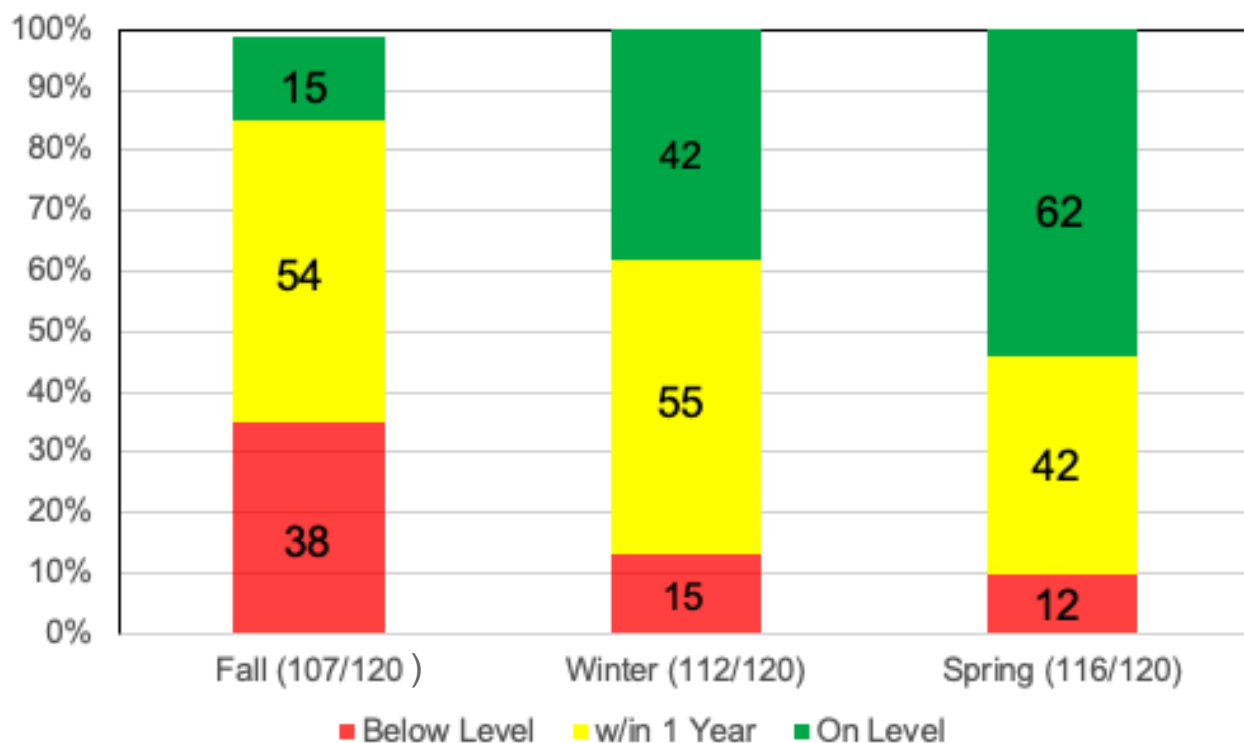

Data

Part 1: 2021-2022 Overall Math Growth

Part 2: Spring 2022, Grade Level Breakdown

Part 3: Trends Over Time

Data

Part 1: 2021-2022 Overall Math Growth

Part 2: Spring 2022, Grade Level Breakdown

Part 3: Trends Over Time

HOME OF THE WOLVES

Garibaldi
Grade
School –
Home of
The Wolves

Garibaldi 2021-2022

Garibaldi 2021-2022 (Students)

NEHALEM 2021-2022

HOME OF THE SEAGULLS

Nehalem
Elementary
School

NEHALEM 2021-2022 (Students)

HOME OF THE SEAGULLS

Nehalem
Elementary
School

Data

Part 1: 2021-2022 Overall Math Growth

Part 2: Spring 2022, Grade Level Breakdown

Part 3: Trends Over Time

The Mapping Between 5-Level and 3-Level Placements