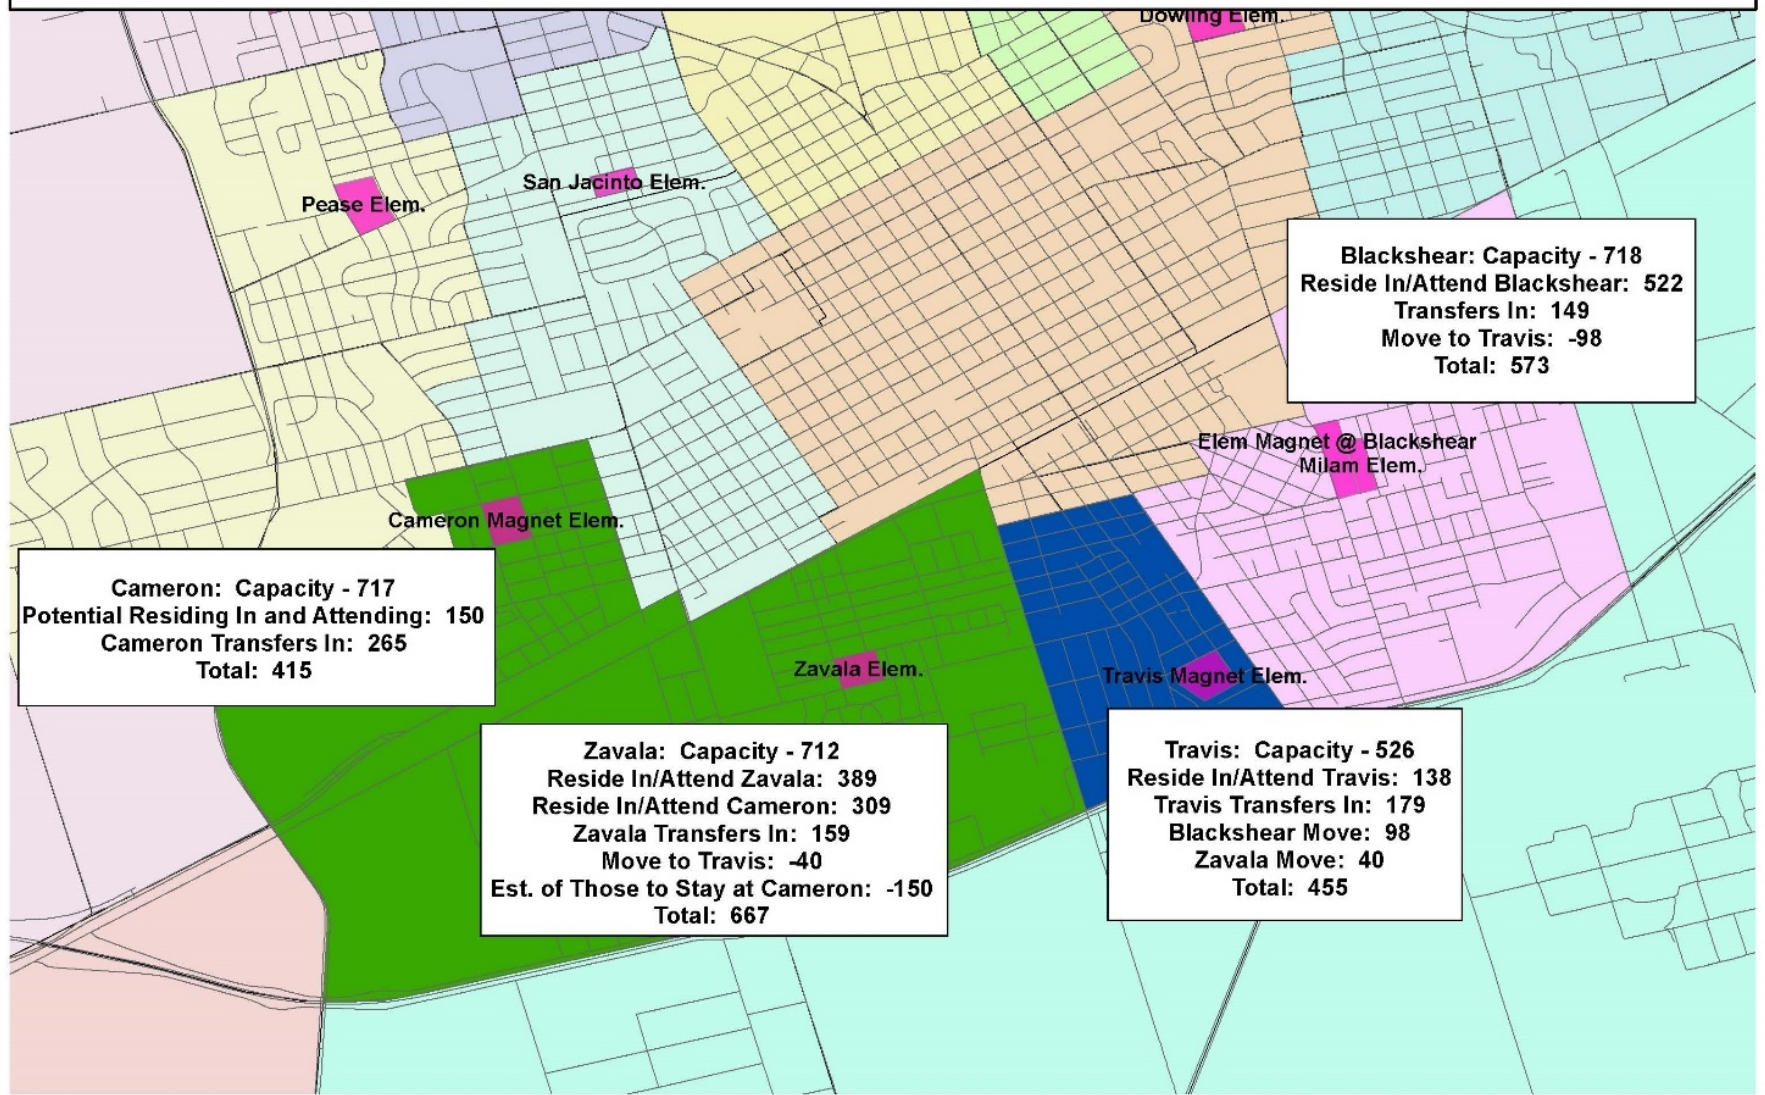

CURRENT BOUNDARIES

**Estimated Enrollments by Potential Attendance Zone  
Spring, 2016 Zoning: Option 4 - Move all of Cameron to Zavala,  
Small Section from Zavala to Travis, Some of Blackshear to Travis**

PROPOSED CHANGES

**Estimated Enrollments by Potential Attendance Zone**  
**Spring, 2016 Zoning: Option 4 - Move all of Cameron to Zavala, Small Section from Zavala to Travis, Some of Blackshear to Travis**

CURRENT BOUNDARIES

PROPOSED CHANGES