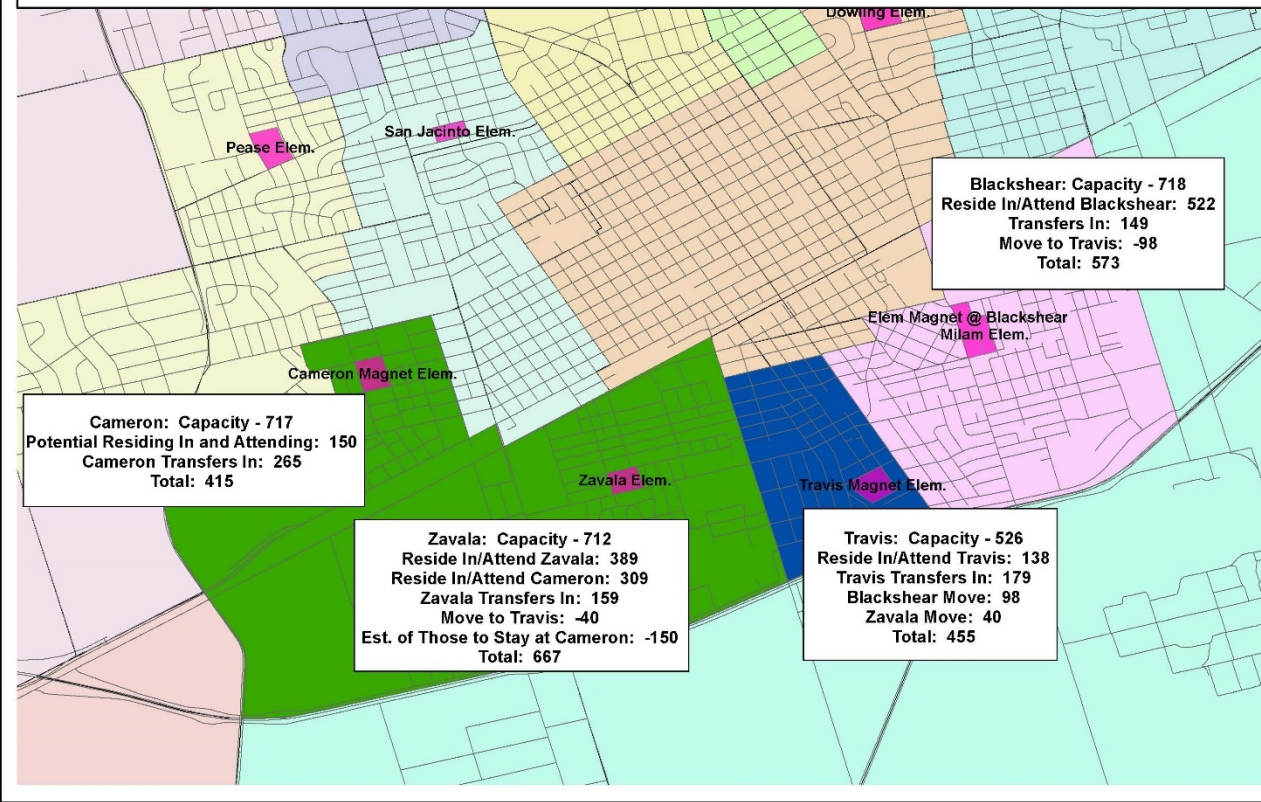

CURRENT BOUNDARIES

**Estimated Enrollments by Potential Attendance Zone  
Spring, 2016 Zoning: Option 4 - Move all of Cameron to Zavala,  
Small Section from Zavala to Travis, Some of Blackshear to Travis**

PROPOSED CHANGES

**Estimated Enrollments by Potential Attendance Zone**  
**Spring, 2016 Zoning: Option 4 - Move all of Cameron to Zavala, Small Section from Zavala to Travis, Some of Blackshear to Travis**

CURRENT BOUNDARIES

PROPOSED CHANGES