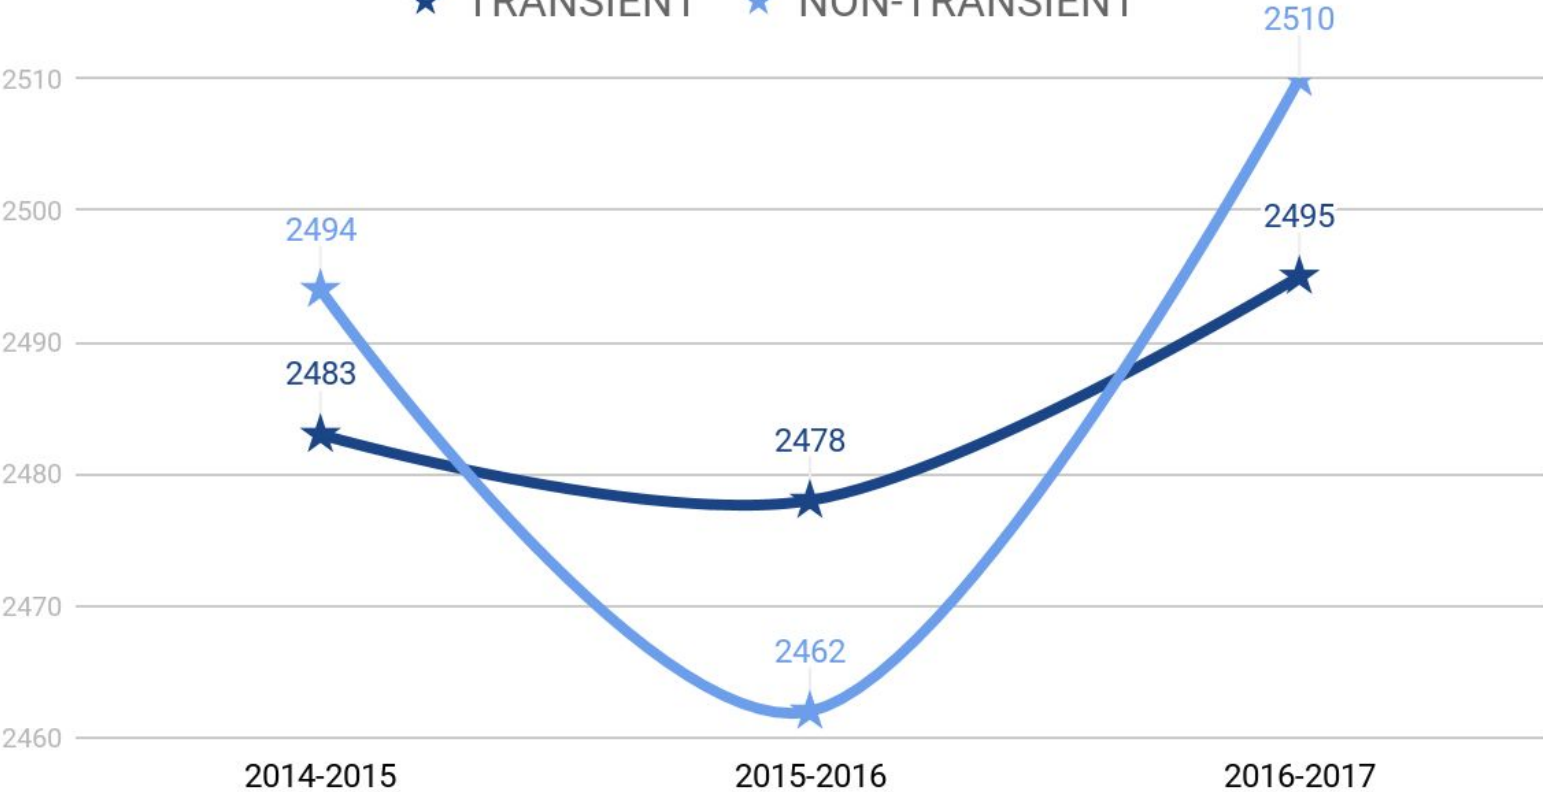

GRADE 7 AVERAGE ELA TRANSIENT

★ TRANSIENT   ★ NON-TRANSIENT