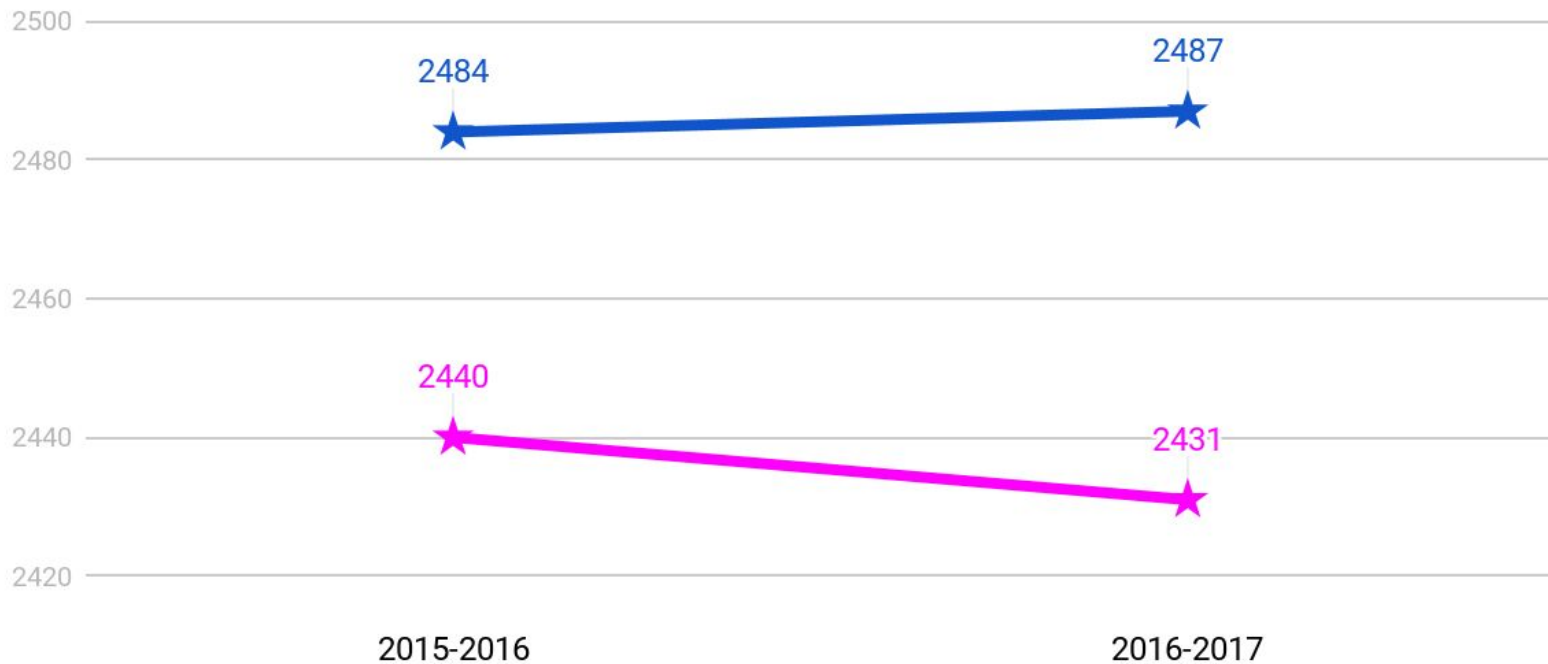

GRADE 6 AVERAGE MATH BY GENDER

★ FEMALE ★ MALE