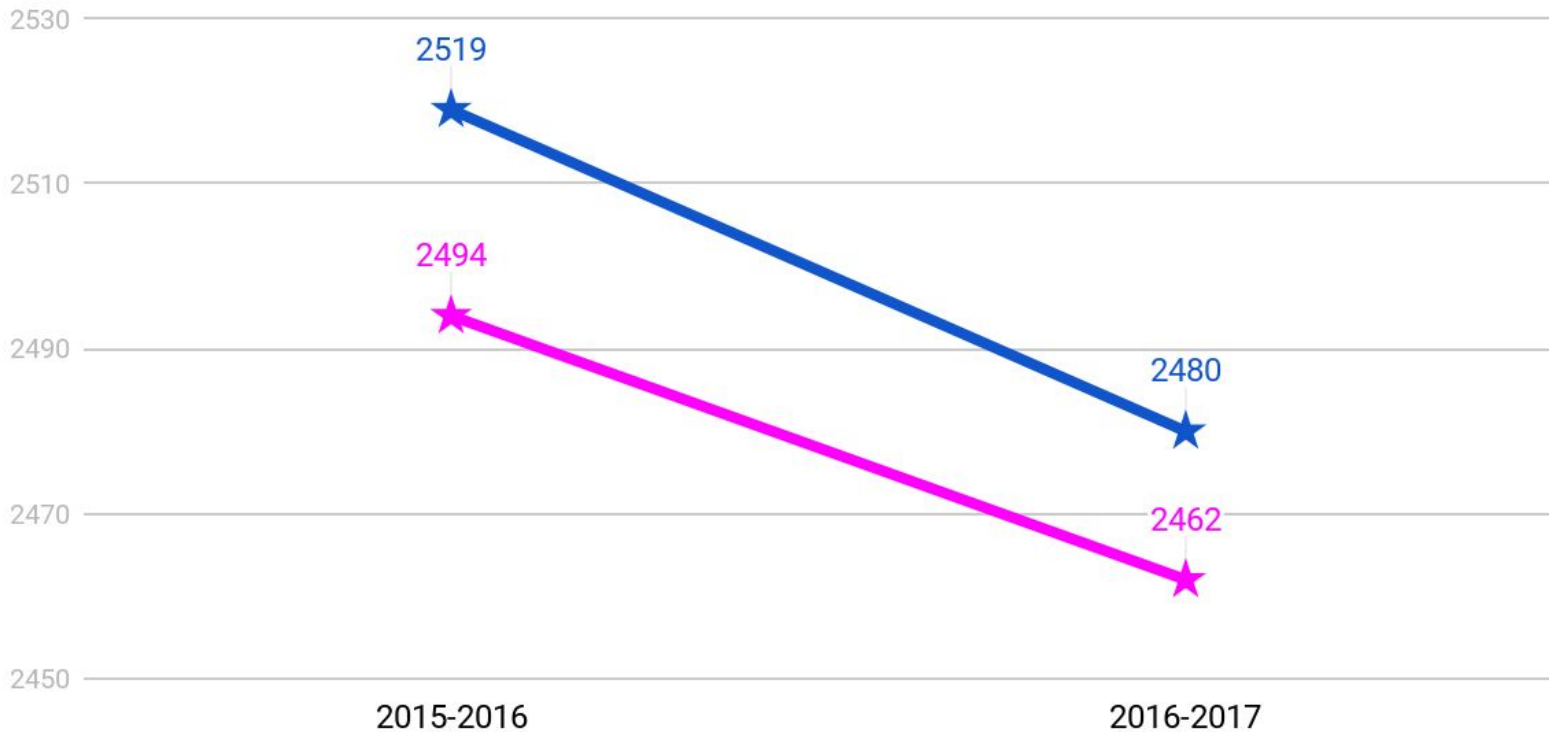

GRADE 6 AVERAGE ELA BY GENDER

★ FEMALE   ★ MALE