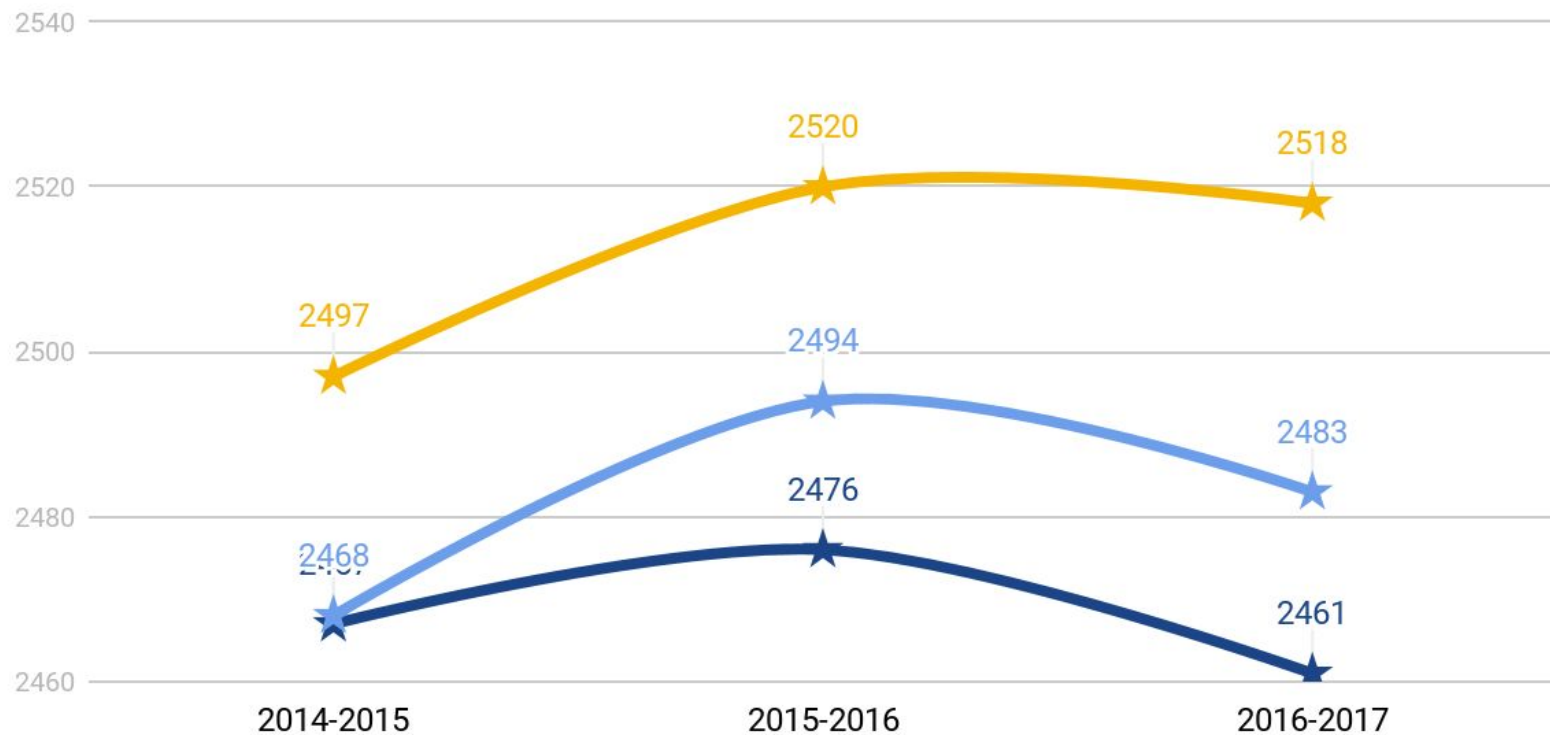

GRADE 8 AVERAGE ELA BY GENDER

★ FEMALE ★ MALE

GRADE 8 AVERAGE MATH BY GENDER

GRADE 8 AVERAGE MATH BY THREE MAJOR SUBGROUPS

★ AFRICAN AMERICAN ★ HISPANIC ★ WHITE

GRADE AVERAGE MATH BY THREE MAJOR SUBGROUPS

★ AFRICAN AMERICAN ★ HISPANIC ★ WHITE