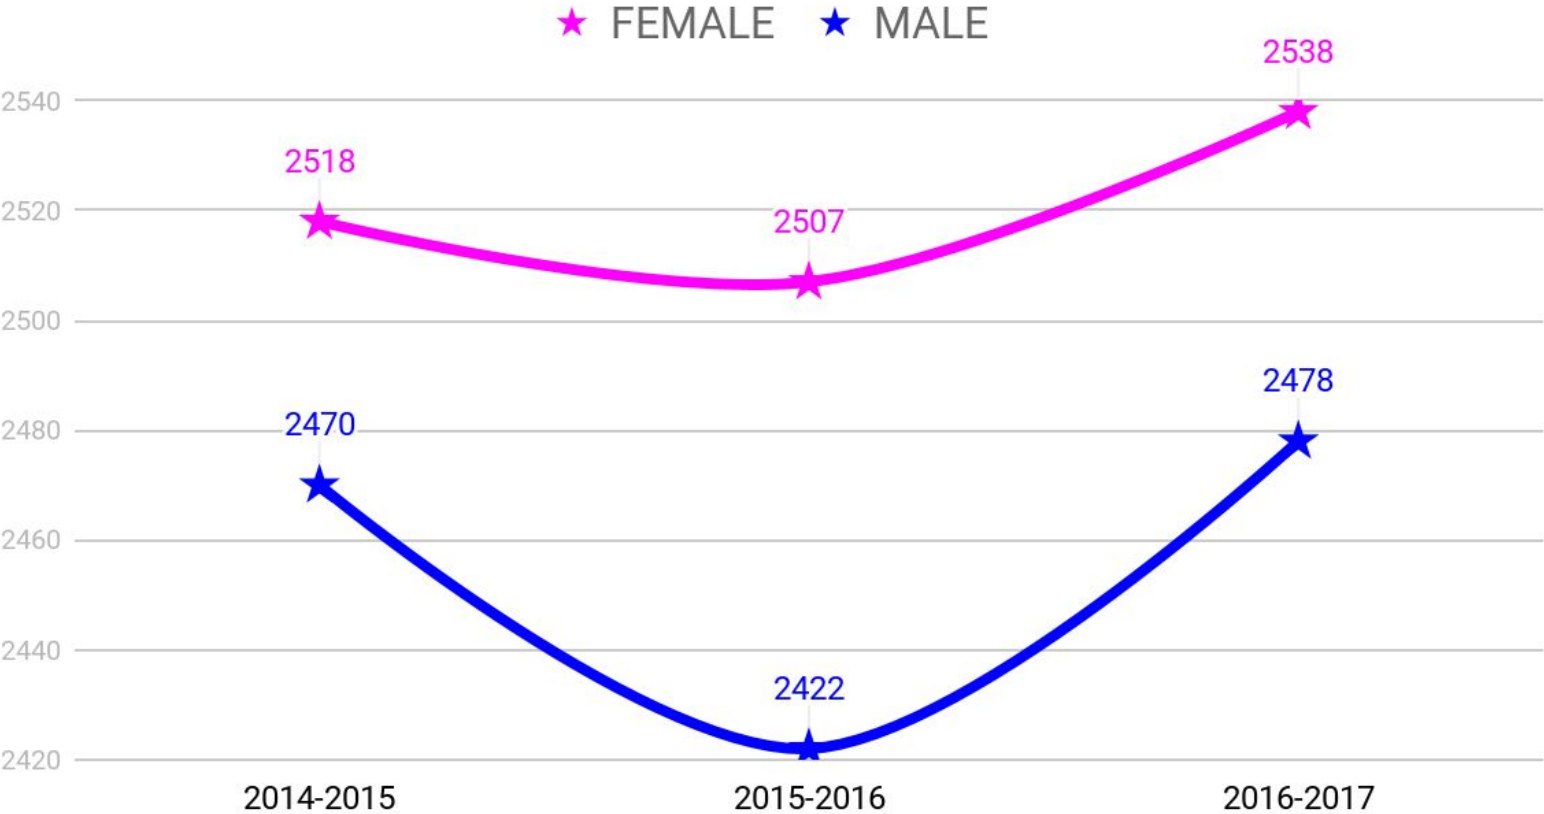

GRADE 6 AVERAGE MATH TRANSIENT

★ TRANSIENT ★ NON-TRANSIENT

GRADE 7

GRADE 7 AVERAGE ELA BY GENDER

GRADE 7 AVERAGE MATH BY GENDER

★ FEMALE ★ MALE

GRADE 7 AVERAGE ELA BY THREE MAJOR SUBGROUPS

★ AFRICAN AMERICAN ★ HISPANIC ★ WHITE