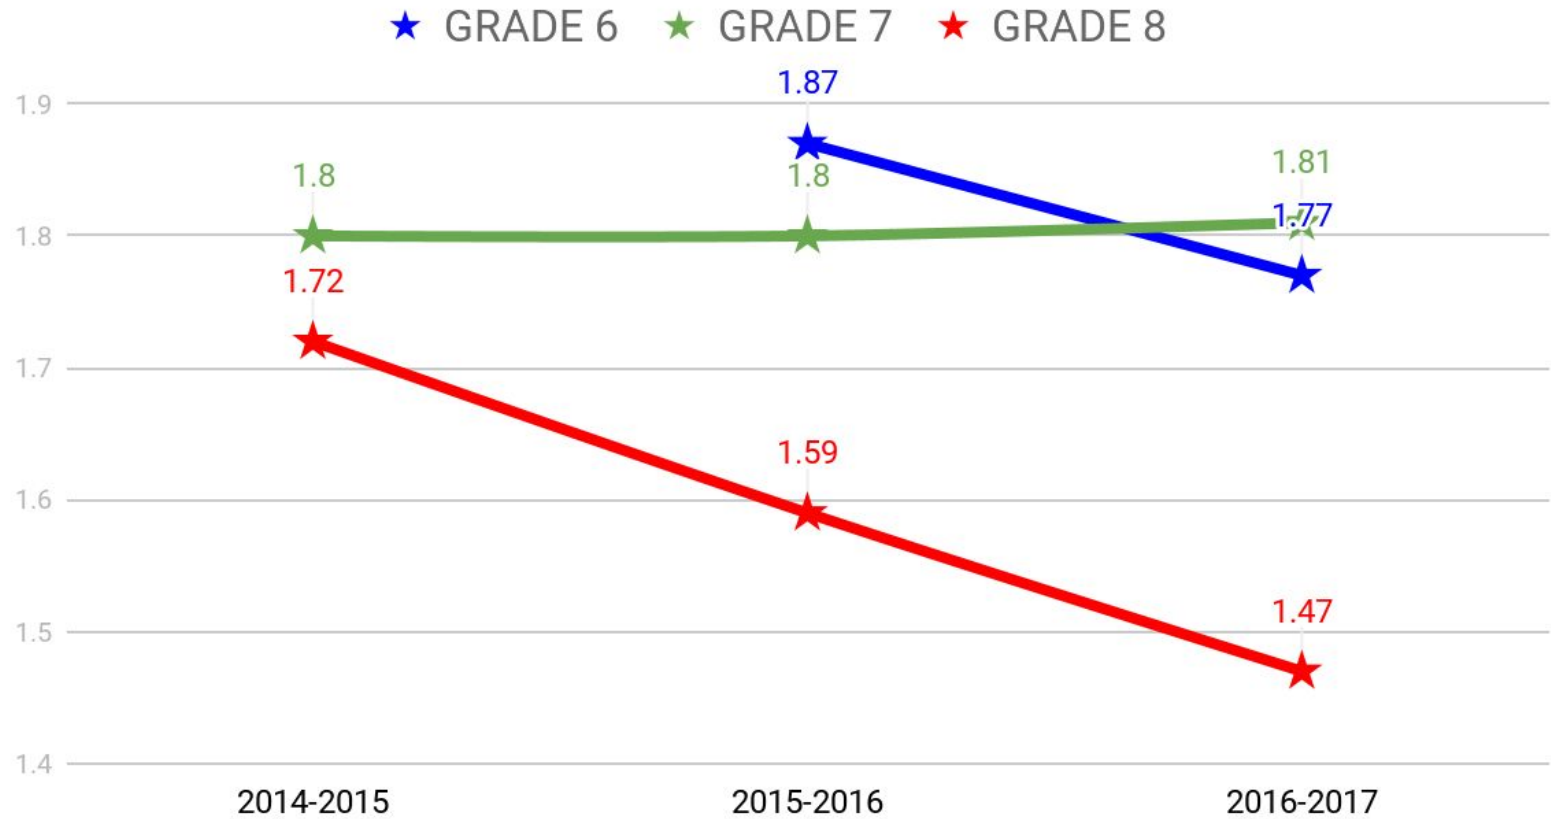

★ GRADE 6 ★ GRADE 7 ★ GRADE 8

AVERAGE ELA SCALE SCORES

★ GRADE 6 ★ GRADE 7 ★ GRADE 8

AVERAGE MATH ACHIEVEMENT LEVELS

AVERAGE MATH SCALE SCORE

★ GRADE 6 ★ GRADE 7 ★ GRADE 8

GRADE 6

GRADE 6 AVERAGE ELA BY GENDER