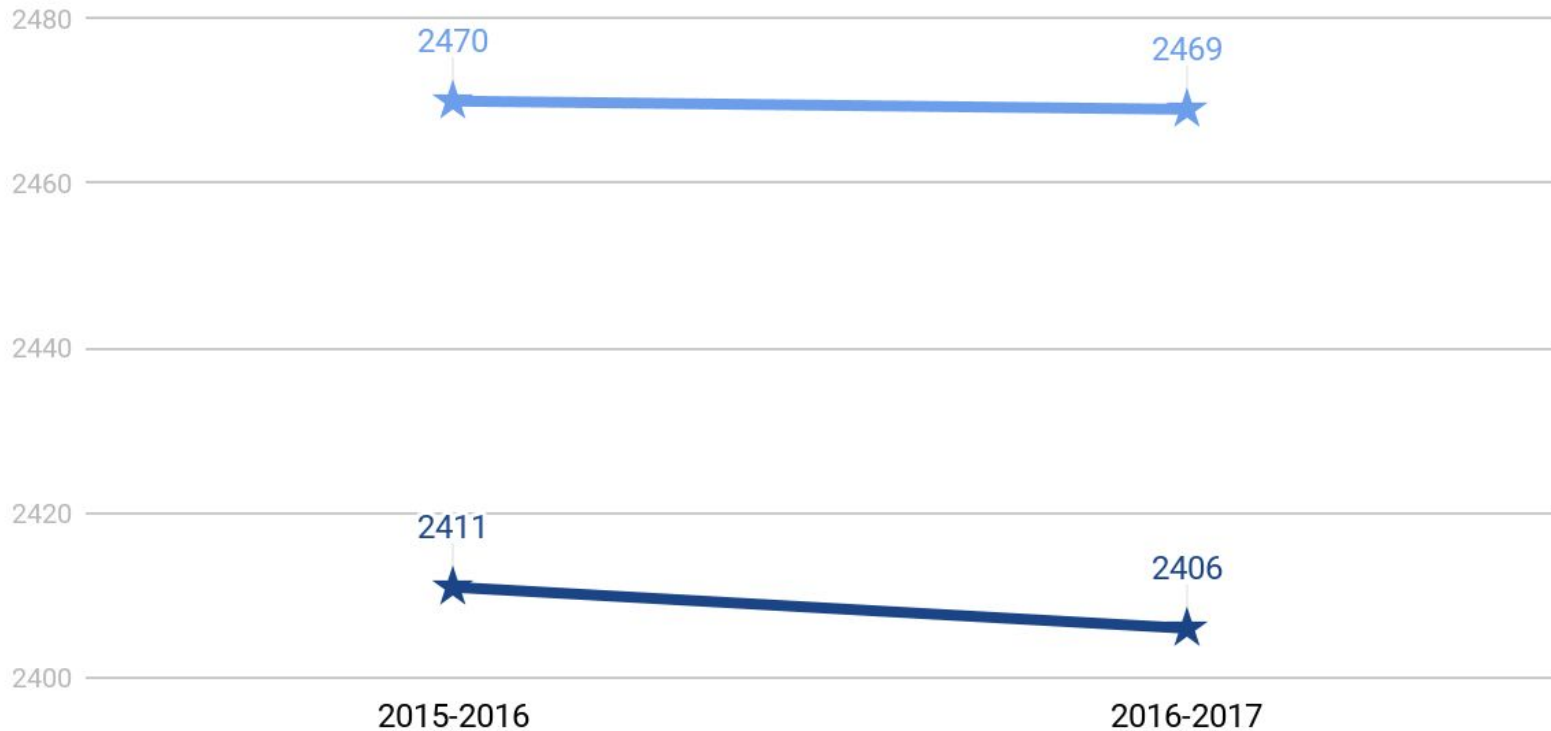

GRADE 6 AVERAGE MATH TRANSIENT

★ TRANSIENT   ★ NON-TRANSIENT