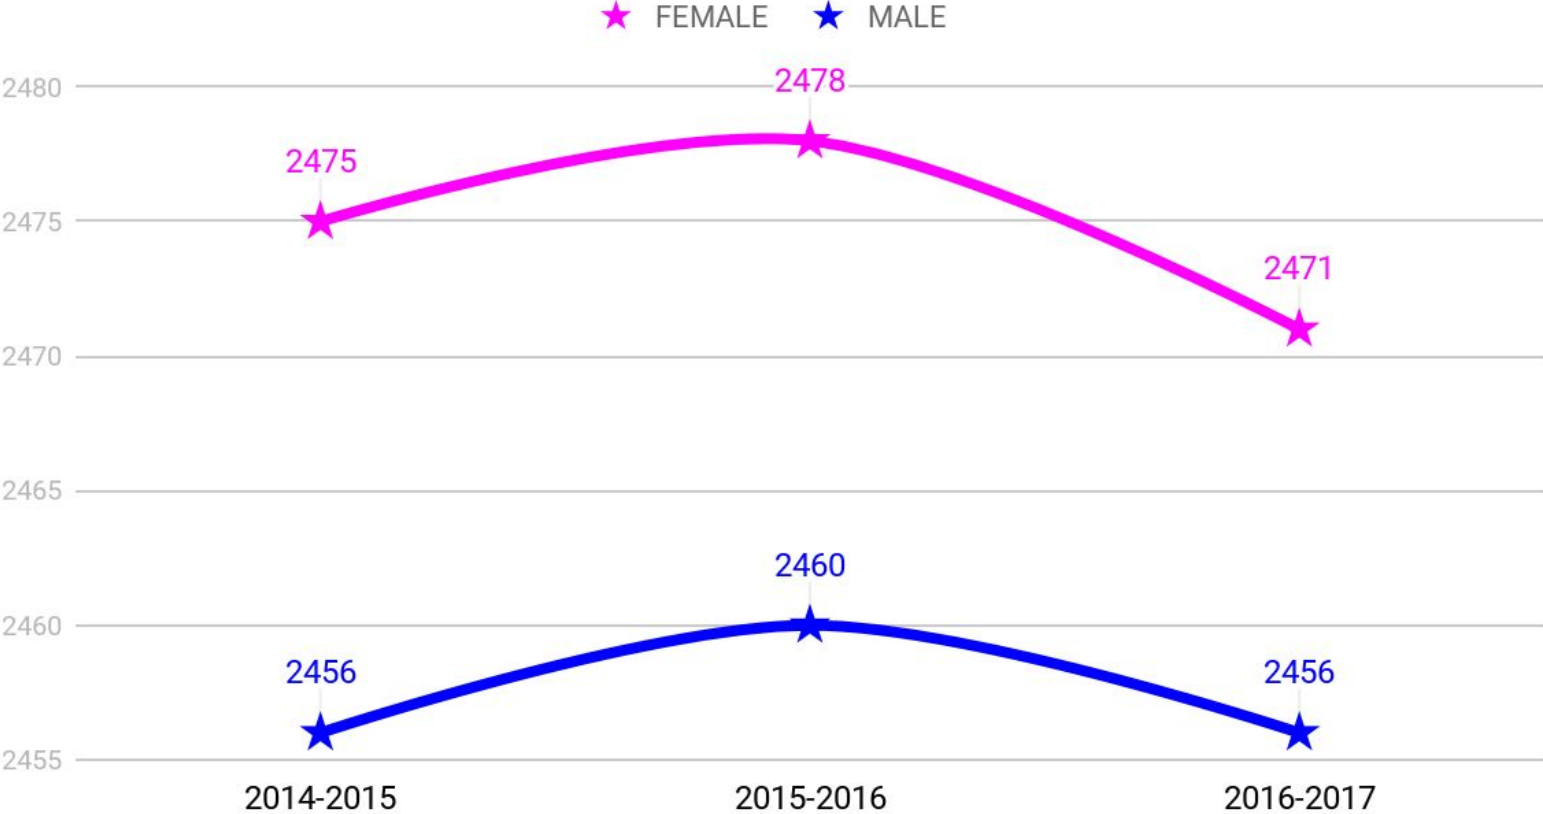

GRADE 8 AVERAGE MATH BY GENDER