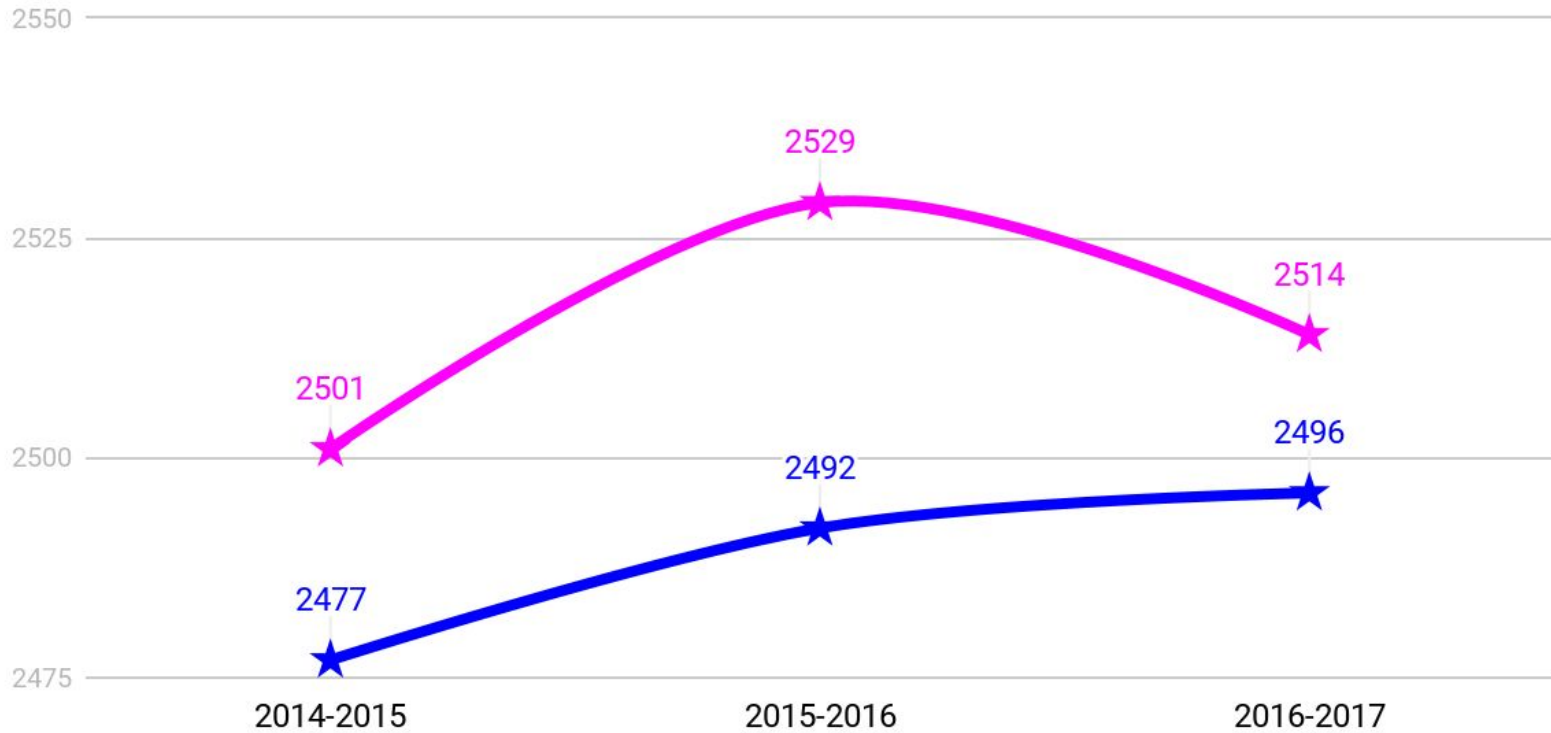

GRADE 8 AVERAGE ELA BY GENDER

★ FEMALE ★ MALE