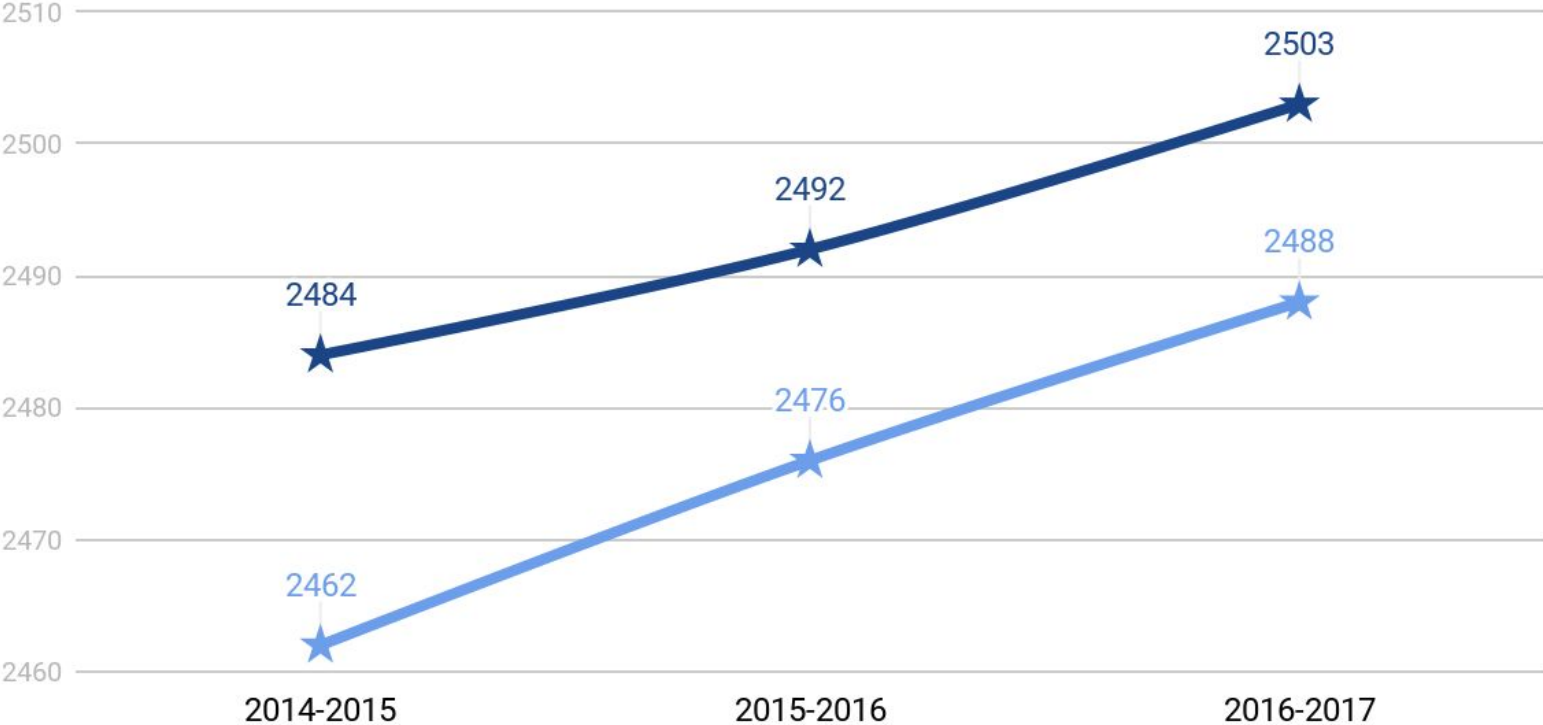

GRADE 7 AVERAGE MATH BY THREE MAJOR SUBGROUPS

★ AFRICAN AMERICAN ★ HISPANIC ★ WHITE

GRADE 7 AVERAGE ELA TRANSIENT

★ TRANSIENT ★ NON-TRANSIENT

GRADE 7 AVERAGE MATH TRANSIENT

★ TRANSIENT ★ NON-TRANSIENT

GRADE 8