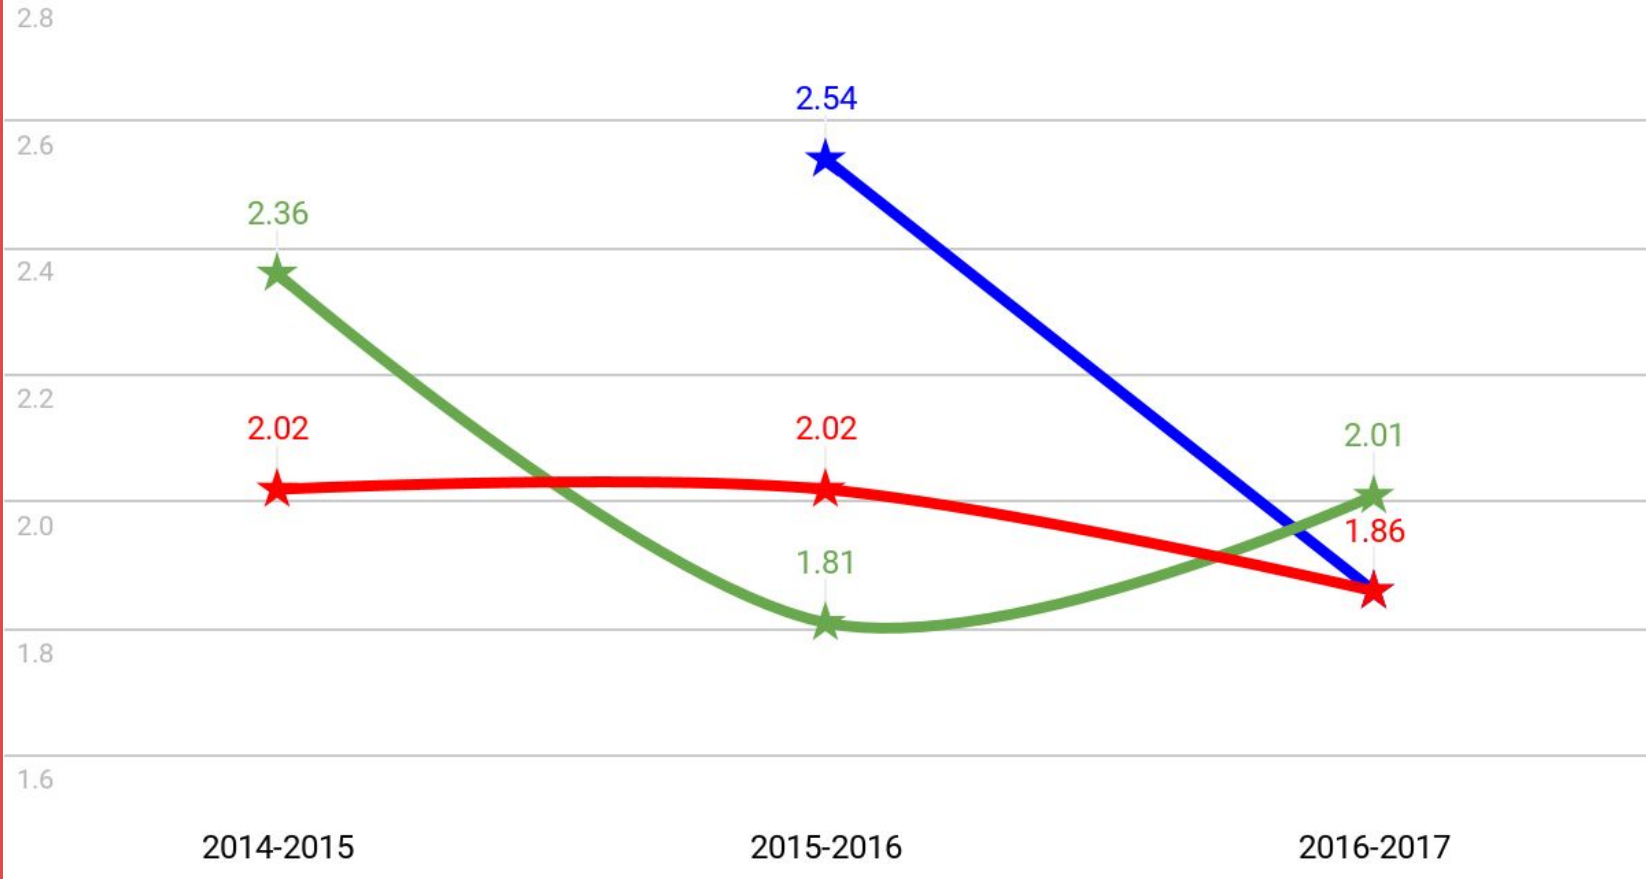

AVERAGE ELA ACHIEVEMENT LEVELS

★ GRADE 6   ★ GRADE 7   ★ GRADE 8