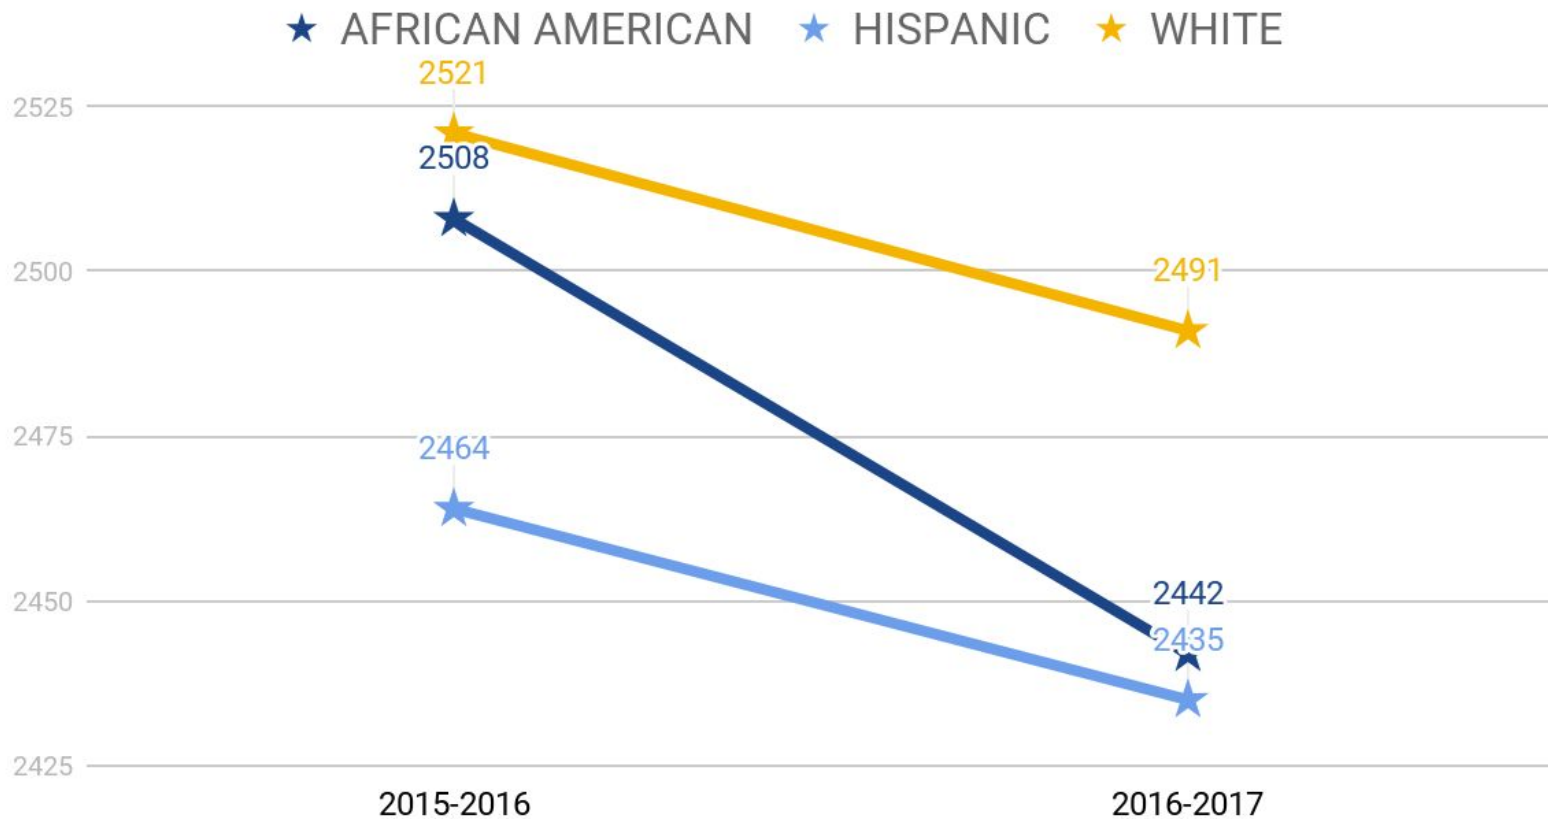

★ FEMALE ★ MALE

GRADE 6 AVERAGE MATH BY GENDER

★ FEMALE ★ MALE

GRADE 6 AVERAGE ELA BY THREE MAJOR SUBGROUPS

GRADE 6 AVERAGE MATH BY THREE MAJOR SUBGROUPS

★ AFRICAN AMERICAN ★ HISPANIC ★ WHITE

GRADE 6 AVERAGE ELA TRANSIENT