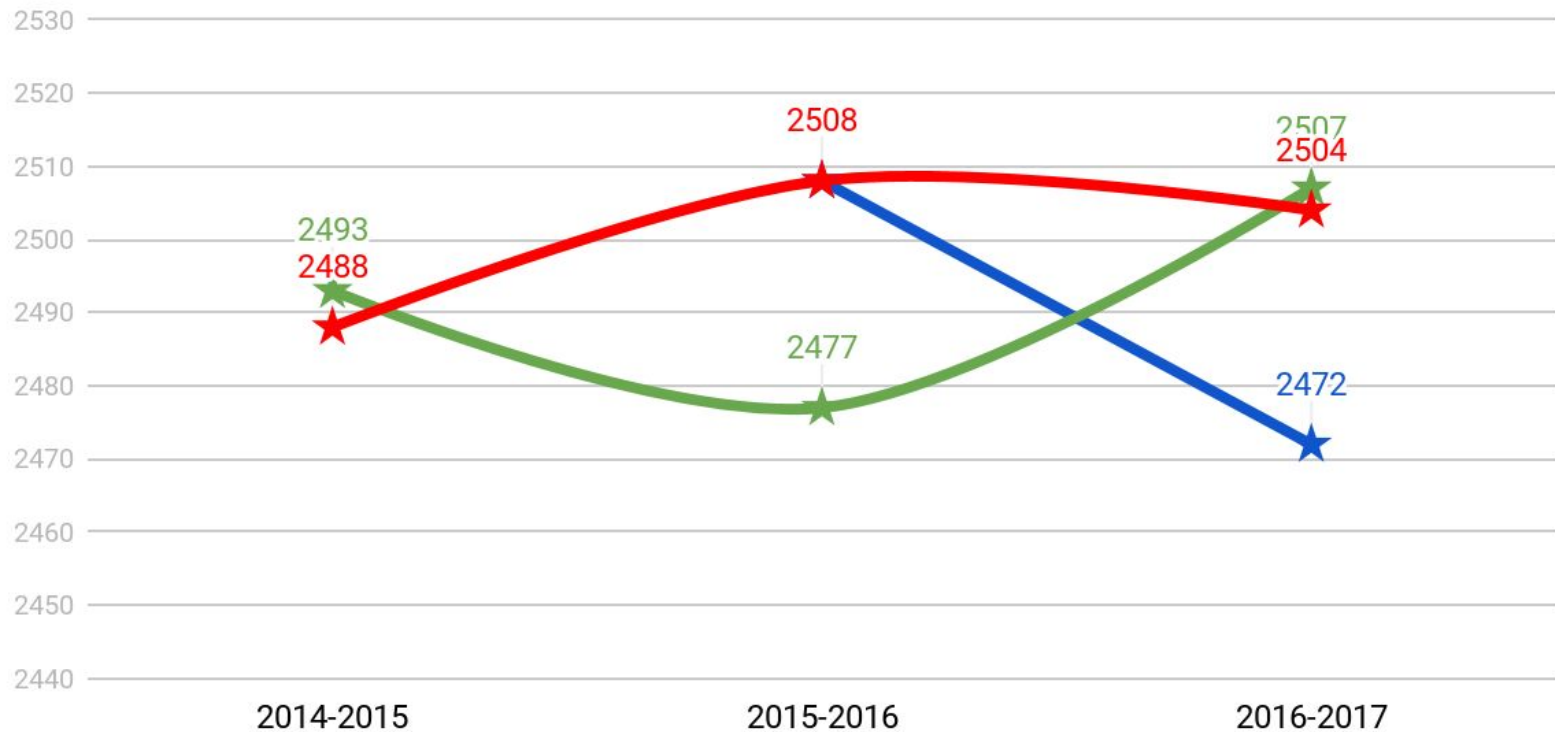

AVERAGE ELA SCALE SCORES

★ GRADE 6   ★ GRADE 7   ★ GRADE 8