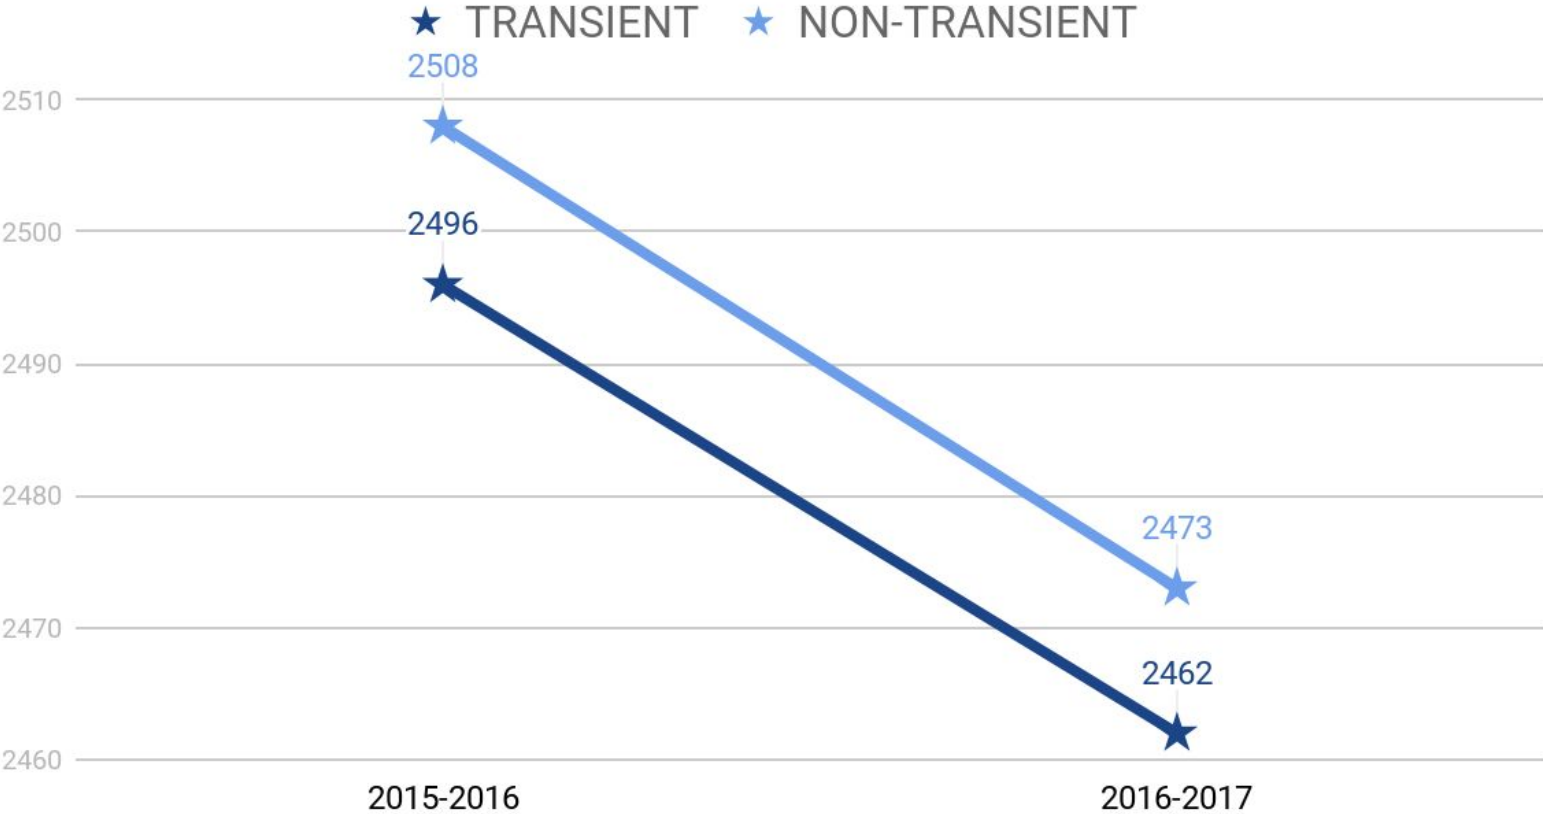

★ FEMALE ★ MALE

GRADE 6 AVERAGE MATH BY GENDER

★ FEMALE ★ MALE

GRADE 6 AVERAGE ELA BY THREE MAJOR SUBGROUPS

GRADE 6 AVERAGE MATH BY THREE MAJOR SUBGROUPS

★ AFRICAN AMERICAN ★ HISPANIC ★ WHITE

GRADE 6 AVERAGE ELA TRANSIENT