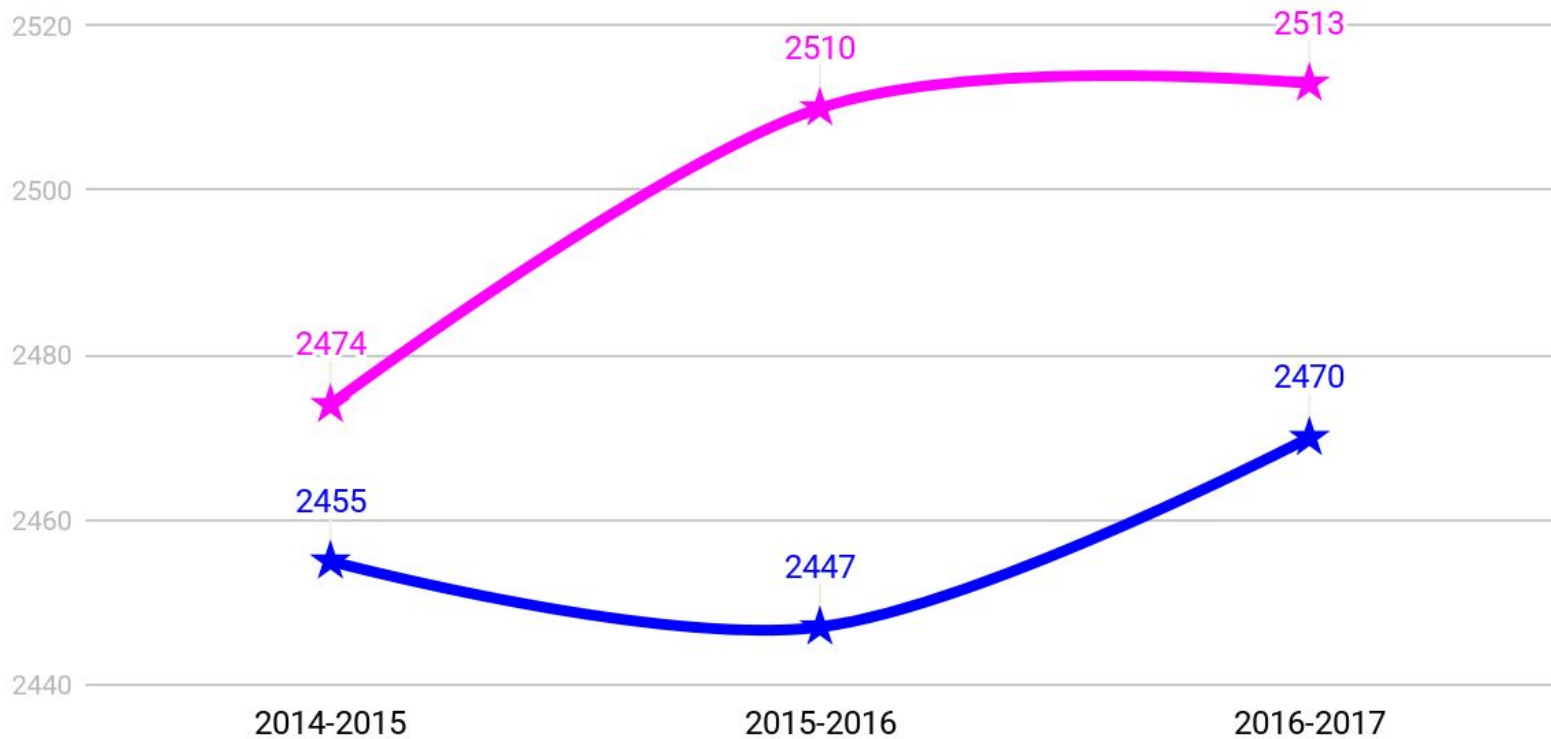

GRADE 6 AVERAGE MATH TRANSIENT

★ TRANSIENT ★ NON-TRANSIENT

GRADE 7

GRADE 7 AVERAGE ELA BY GENDER

GRADE 7 AVERAGE MATH BY GENDER

★ FEMALE ★ MALE

GRADE 7 AVERAGE ELA BY THREE MAJOR SUBGROUPS

★ AFRICAN AMERICAN ★ HISPANIC ★ WHITE