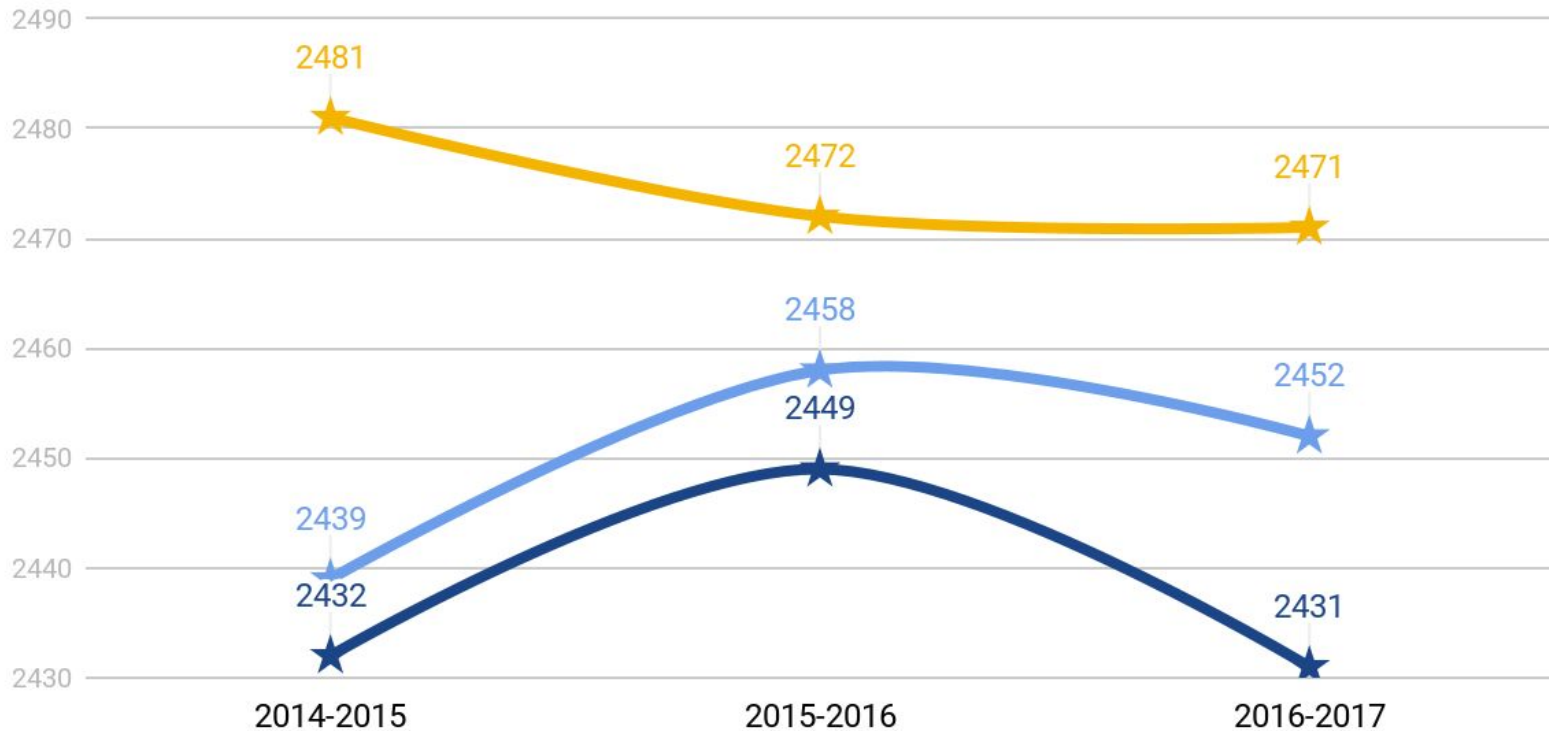

GRADE 8 AVERAGE ELA BY GENDER

★ FEMALE ★ MALE

GRADE 8 AVERAGE MATH BY GENDER

GRADE 8 AVERAGE MATH BY THREE MAJOR SUBGROUPS

★ AFRICAN AMERICAN ★ HISPANIC ★ WHITE

GRADE AVERAGE MATH BY THREE MAJOR SUBGROUPS

★ AFRICAN AMERICAN ★ HISPANIC ★ WHITE