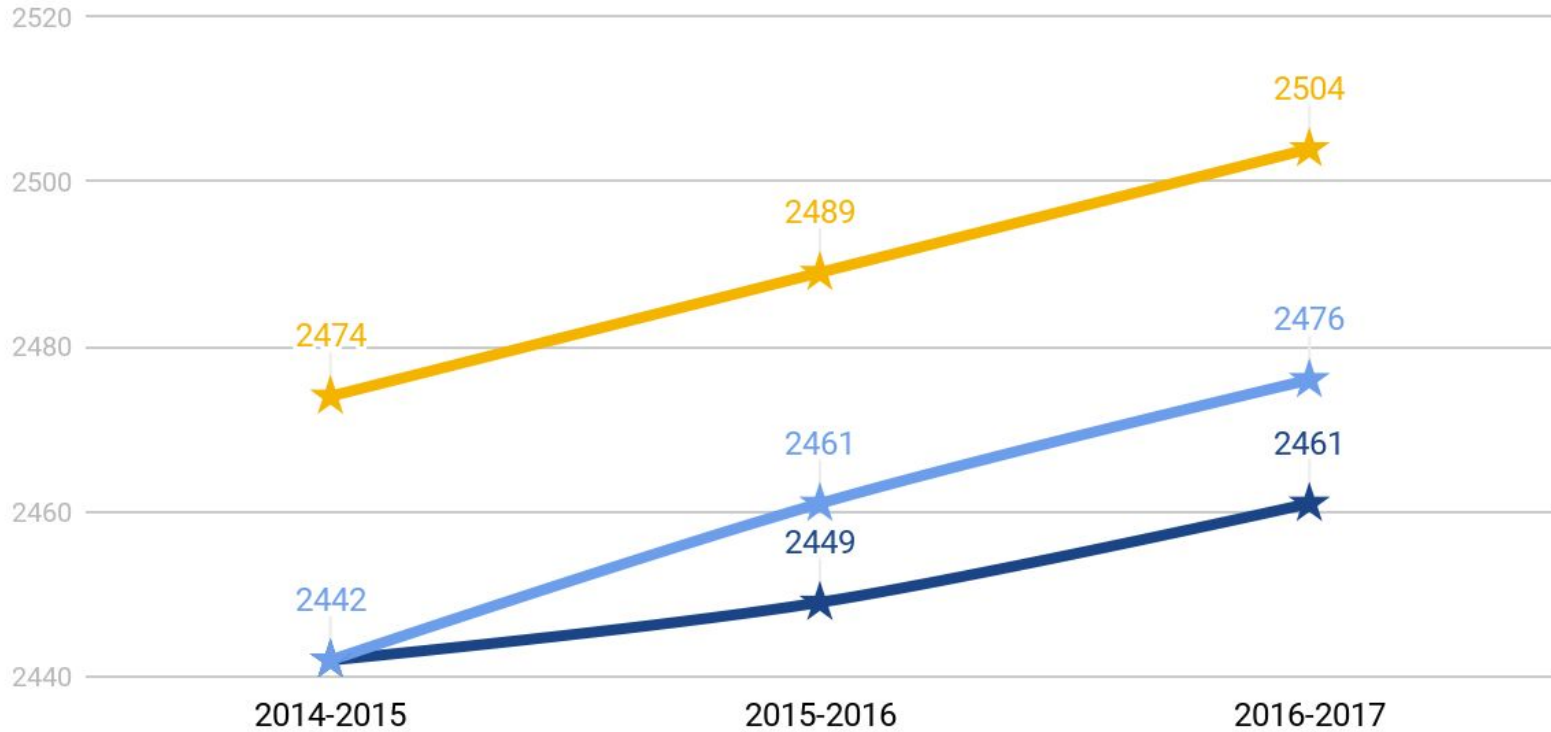

GRADE 7 AVERAGE MATH BY THREE MAJOR SUBGROUPS

★ AFRICAN AMERICAN   ★ HISPANIC   ★ WHITE