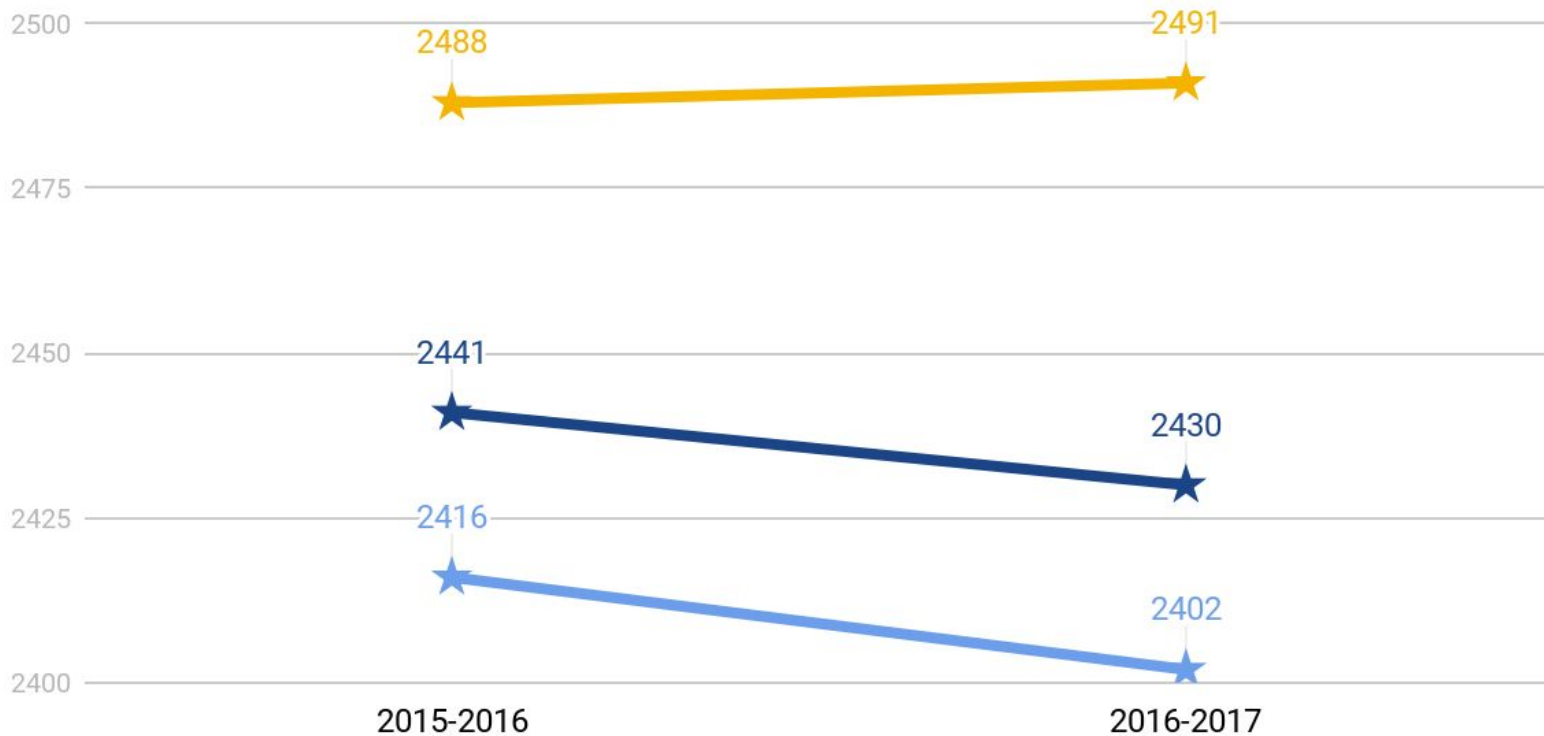

★ FEMALE ★ MALE

GRADE 6 AVERAGE MATH BY GENDER

★ FEMALE ★ MALE

GRADE 6 AVERAGE ELA BY THREE MAJOR SUBGROUPS

GRADE 6 AVERAGE MATH BY THREE MAJOR SUBGROUPS

★ AFRICAN AMERICAN ★ HISPANIC ★ WHITE

GRADE 6 AVERAGE ELA TRANSIENT