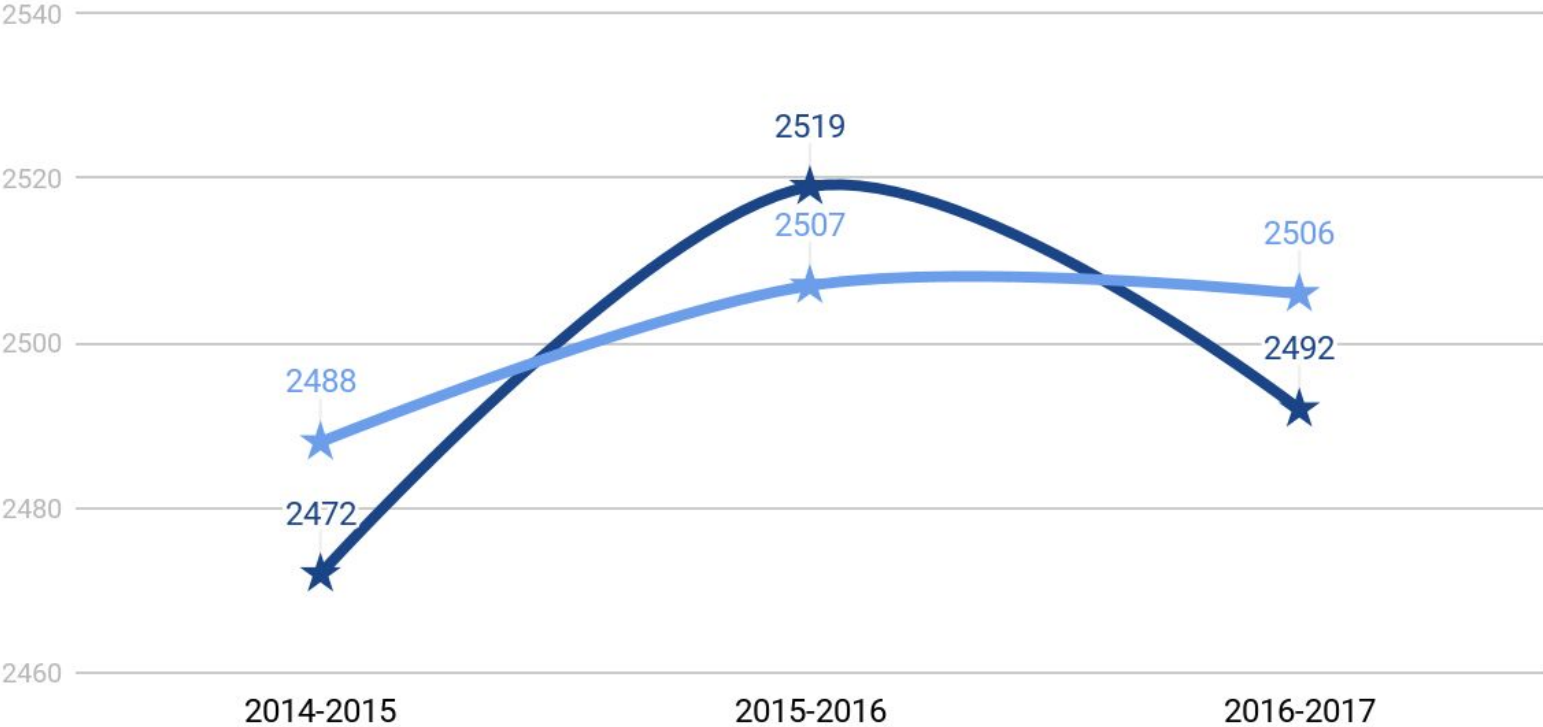

GRADE 8 AVERAGE ELA TRANSIENT

★ TRANSIENT   ★ NON-TRANSIENT