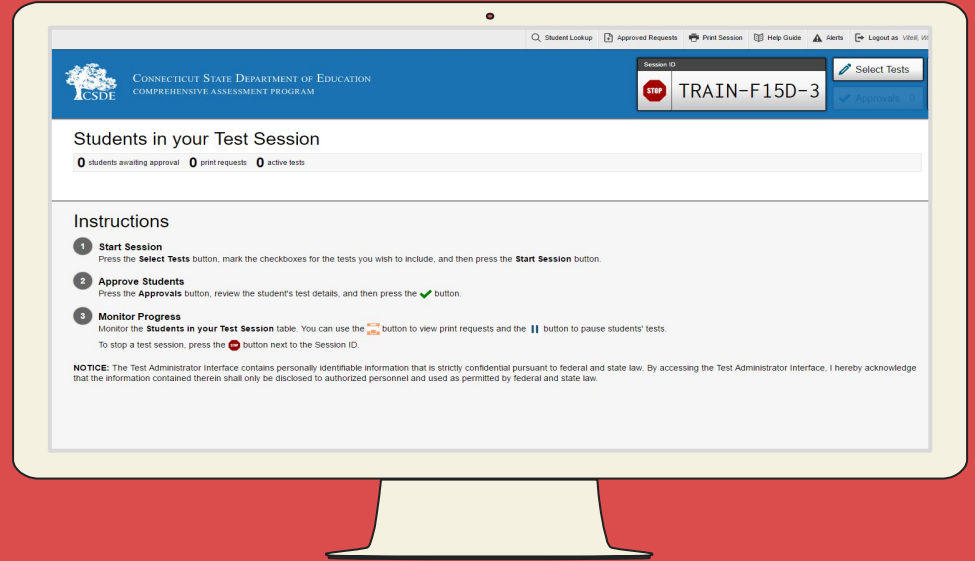

Students respond to all test questions on computer.

Directions are read on the computer, headphones and earbuds are required. Most accommodations are universal.

NUMBER OF STUDENTS TESTED

2014-2015	
GRADE 6	112
GRADE 7	99
GRADE 8	118
TOTAL	329

2015-2016	
GRADE 6	113
GRADE 7	109
GRADE 8	98
TOTAL	320

2016-2017	
GRADE 6	97
GRADE 7	123
GRADE 8	106
TOTAL	326