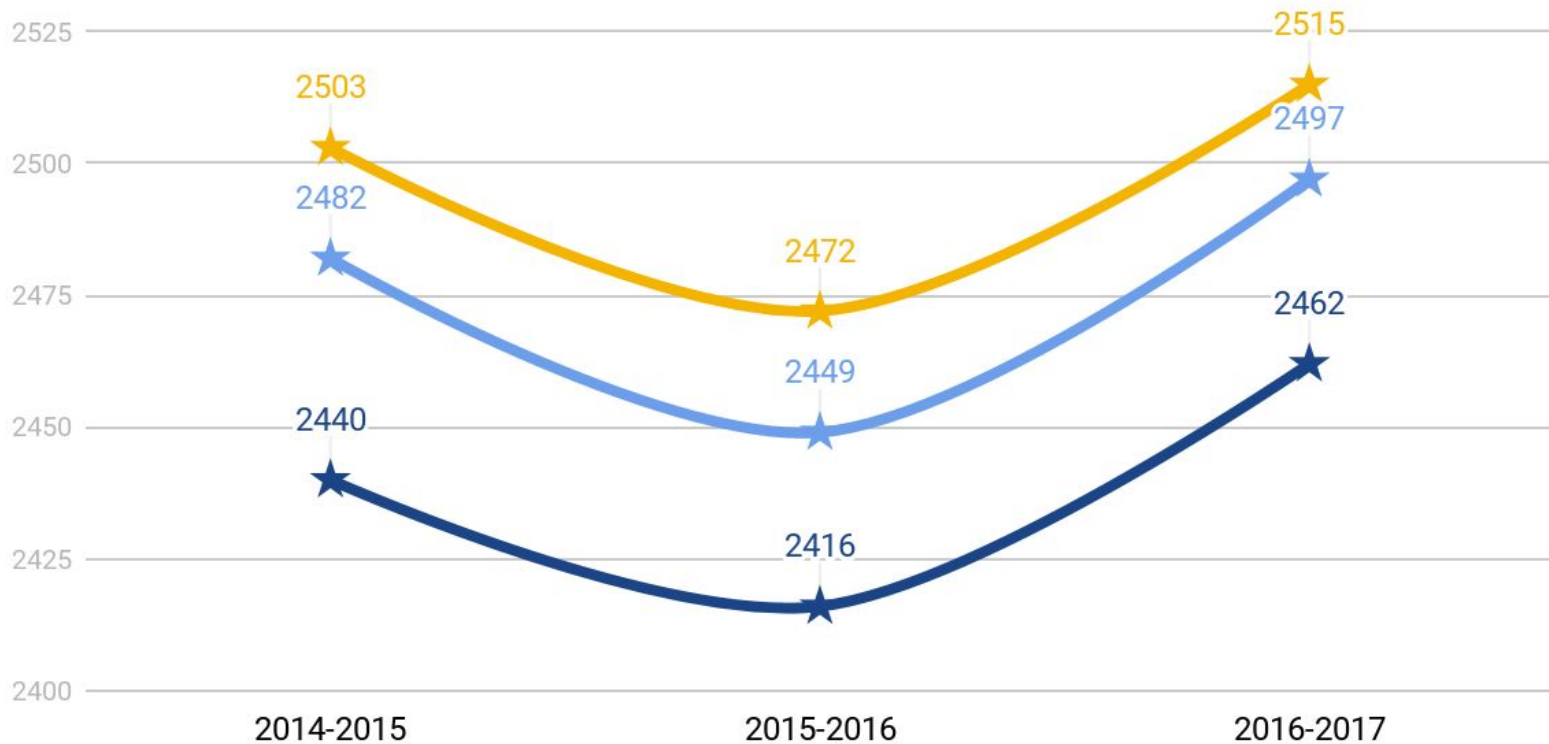

GRADE 6 AVERAGE MATH TRANSIENT

★ TRANSIENT ★ NON-TRANSIENT

GRADE 7

GRADE 7 AVERAGE ELA BY GENDER

GRADE 7 AVERAGE MATH BY GENDER

★ FEMALE ★ MALE

GRADE 7 AVERAGE ELA BY THREE MAJOR SUBGROUPS

★ AFRICAN AMERICAN ★ HISPANIC ★ WHITE