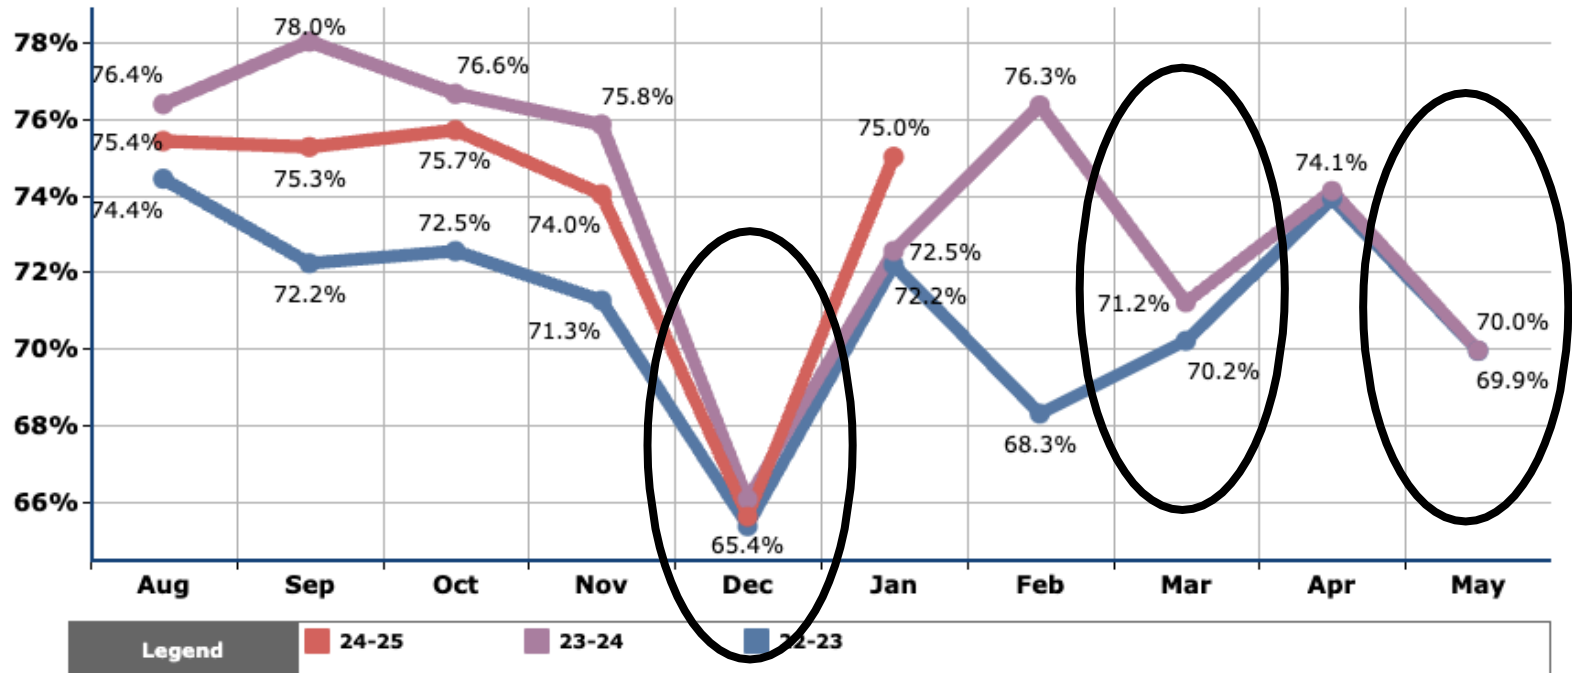

North Slope Borough Joint Meeting February 2025 Attendance

Instruction
North Slope Borough School District

District-wide Attendance Data

NSBSD's 24-25, 23-24, 22-23 Monthly Attendance for All

District-wide Attendance Data

NSBSD's 24-25, 23-24, 22-23 Monthly Attendance for All

Winter Break Specific Attendance

DECEMBER 9, 2024 - DECEMBER 14, 2024

SCHOOL	MONDAY 12/9/2024	TUESDAY 12/10/2024	WEDNESDAY 12/11/2024	THURSDAY 12/12/2024	FRIDAY 12/13/2024	SATURDAY 12/14/2024	TOTAL 12/9/2024 - 12/14/2024
AKP	75.35%	74.48%	67.71%	60.76%	CHRISTMAS BREAK	NO SCHOOL	69.57%
PHO	63.02%	60.01%	57.69%	60.90%	58.71%	52.08%	58.74%
NUI	60.53%	59.84%	58.70%	EMERGENCY CLOSURE	EMERGENCY CLOSURE	NO SCHOOL	59.69%
PIZ	EMERGENCY CLOSURE	77.62%	73.43%	73.07%	CHRISTMAS BREAK	NO SCHOOL	74.71%
AIN	35.90%	51.15%	45.70%	41.18%	32.95%	NO SCHOOL	41.38%
KAK	64.89%	64.37%	63.30%	56.21%	65.03%	NO SCHOOL	62.76%
ATQ	55.25%	61.15%	62.42%	61.54%	58.75%	NO SCHOOL	59.82%
IPK	69.60%	73.05%	69.77%	69.85%	70.03%	NO SCHOOL	70.46%
HMS	71.22%	69.12%	69.37%	62.86%	66.87%	NO SCHOOL	67.89%
BHS	68.91%	67.90%	67.28%	66.12%	69.54%	NO SCHOOL	67.95%
KLC	55.26%	53.68%	63.03%	43.68%	56.06%	NO SCHOOL	54.30%
TOTAL	64.55%	66.36%	64.41%	62.67%	63.07%	52.08%	63.96%