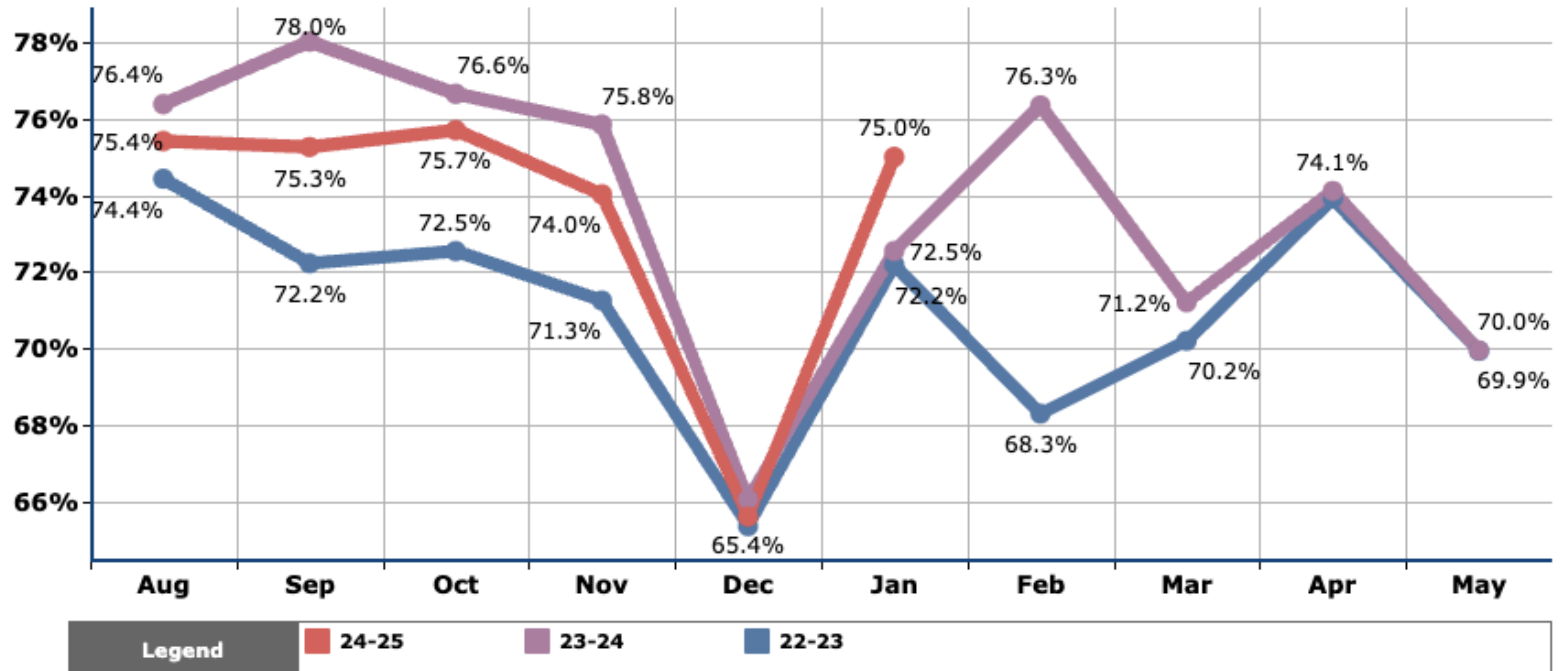

North Slope Borough Joint Meeting February 2025 Attendance

Instruction
North Slope Borough School District

District-wide Attendance Data

NSBSD's 24-25, 23-24, 22-23 Monthly Attendance for All

District-wide Attendance Data

NSBSD's 24-25, 23-24, 22-23 Monthly Attendance for All

Winter Break Specific Attendance

DECEMBER 9, 2024 - DECEMBER 14, 2024

SCHOOL	MONDAY 12/9/2024	TUESDAY 12/10/2024	WEDNESDAY 12/11/2024	THURSDAY 12/12/2024	FRIDAY 12/13/2024	SATURDAY 12/14/2024	TOTAL 12/9/2024 - 12/14/2024
AKP	75.35%	74.48%	67.71%	60.76%	CHRISTMAS BREAK	NO SCHOOL	69.57%
PHO	63.02%	60.01%	57.69%	60.90%	58.71%	52.08%	58.74%
NUI	60.53%	59.84%	58.70%	EMERGENCY CLOSURE	EMERGENCY CLOSURE	NO SCHOOL	59.69%
PIZ	EMERGENCY CLOSURE	77.62%	73.43%	73.07%	CHRISTMAS BREAK	NO SCHOOL	74.71%
AIN	35.90%	51.15%	45.70%	41.18%	32.95%	NO SCHOOL	41.38%
KAK	64.89%	64.37%	63.30%	56.21%	65.03%	NO SCHOOL	62.76%
ATQ	55.25%	61.15%	62.42%	61.54%	58.75%	NO SCHOOL	59.82%
IPK	69.60%	73.05%	69.77%	69.85%	70.03%	NO SCHOOL	70.46%
HMS	71.22%	69.12%	69.37%	62.86%	66.87%	NO SCHOOL	67.89%
BHS	68.91%	67.90%	67.28%	66.12%	69.54%	NO SCHOOL	67.95%
KLC	55.26%	53.68%	63.03%	43.68%	56.06%	NO SCHOOL	54.30%
TOTAL	64.55%	66.36%	64.41%	62.67%	63.07%	52.08%	63.96%