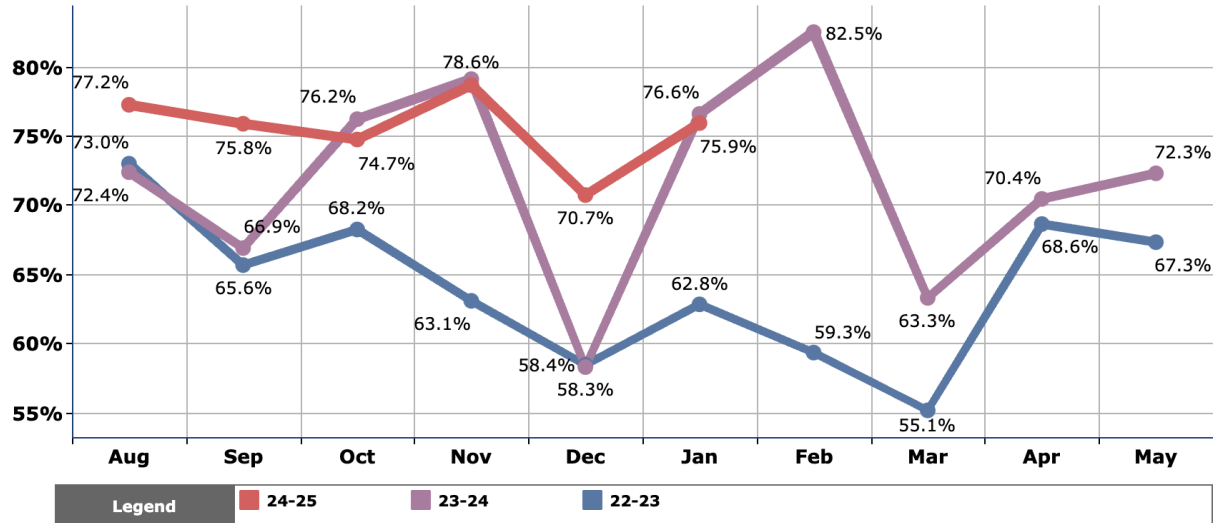

Winter Break Specific Attendance

JANUARY 6, 2025 - JANUARY 11, 2025

SCHOOL	MONDAY 1/6/2025	TUESDAY 1/7/2025	WEDNESDAY 1/8/2025	THURSDAY 1/9/2025	FRIDAY 1/10/2025	SATURDAY 1/11/2025	TOTAL 1/6/2025 - 1/11/2025
AKP	WINTER BREAK	WINTER BREAK	74.74%	79.82%	73.70%	NO SCHOOL	76.08%
PHO	TEACHER WORK DAY	EMERGENCY CLOSURE	69.09%	67.72%	70.60%	NO SCHOOL	69.14%
NUI	CULTURAL INSERVICE	TEACHER WORK DAY	71.40%	65.80%	68.48%	NO SCHOOL	68.53%
PIZ	SCHOOL INSERVICE	75.51%	73.69%	86.11%	87.42%	NO SCHOOL	80.68%
AIN	WINTER BREAK	70.43%	69.74%	72.31%	70.35%	NO SCHOOL	70.71%
KAK	75.42%	61.86%	71.19%	72.60%	72.03%	NO SCHOOL	70.62%
ATQ	TEACHER WORK DAY	79.79%	77.50%	76.25%	73.54%	NO SCHOOL	76.77%
IPK	75.70%	83.00%	78.75%	81.55%	79.50%	NO SCHOOL	79.71%
HMS	70.88%	71.63%	72.76%	75.82%	74.31%	NO SCHOOL	73.08%
BHS	75.95%	73.62%	71.86%	79.38%	76.69%	NO SCHOOL	75.50%
KLC	69.12%	66.91%	79.85%	62.65%	80.36%	NO SCHOOL	71.46%
TOTAL	74.42%	75.81%	73.75%	75.85%	75.11%	NO SCHOOL	75.00%

Nunamiut Attendance Data

Monthly Attendance: Nunamiut North Slope Borough School District

Filters **Year(s):** (Multiple ... ▾) **Month(s):** (All) ▾ **School:** Nunamiut ▾ **Grade:** All ▾ **Download**

Looking for daily & weekly attendance? [Click here.](#)

Nunamiut's 24-25, 23-24, 22-23 Monthly Attendance for All

Kali Attendance Data

Monthly Attendance: Kali North Slope Borough School District

Filters **Year(s):** (Multiple ... ▾) **Month(s):** (All) ▾ **School:** Kali ▾ **Grade:** All ▾ **Download**