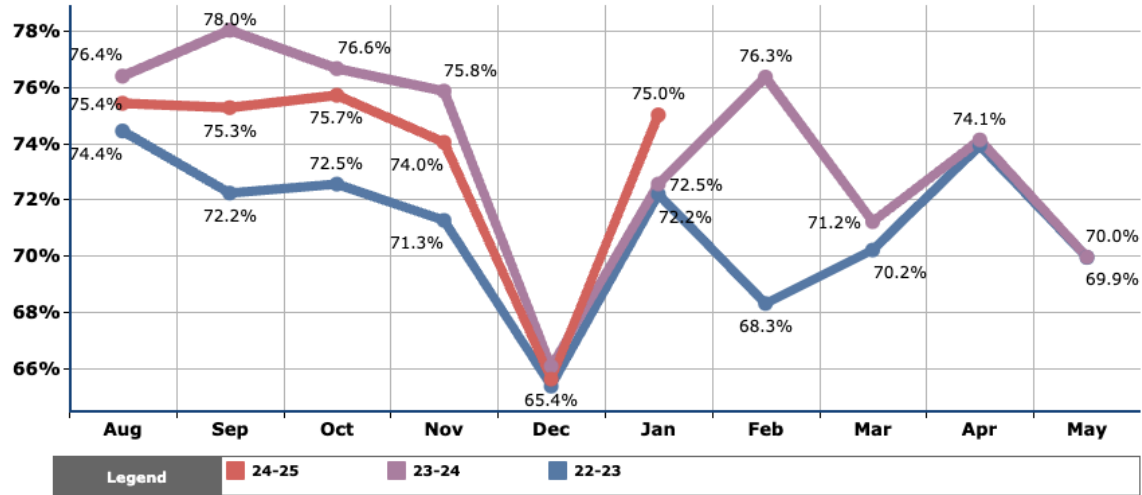

Take-aways

Looking for daily & weekly attendance? [Click here.](#)

NSBSD's 24-25, 23-24, 22-23 Monthly Attendance for All

All Grades	Growth Median and Distribution 56th | 24% | 14% | 16% | 18% | 28%	900
	Achievement Winter 2023-2024 Median and Distribution 10th | 68% | 15% | 10% | 5% | 2	
	Achievement Winter 2024-2025 Median and Distribution 16th | 59% | 21% | 13% | 5% | 2	

Percentiles Key ● 1st - 20th ● 21st - 40th ● 41st - 60th ● 61st - 80th ● >80th