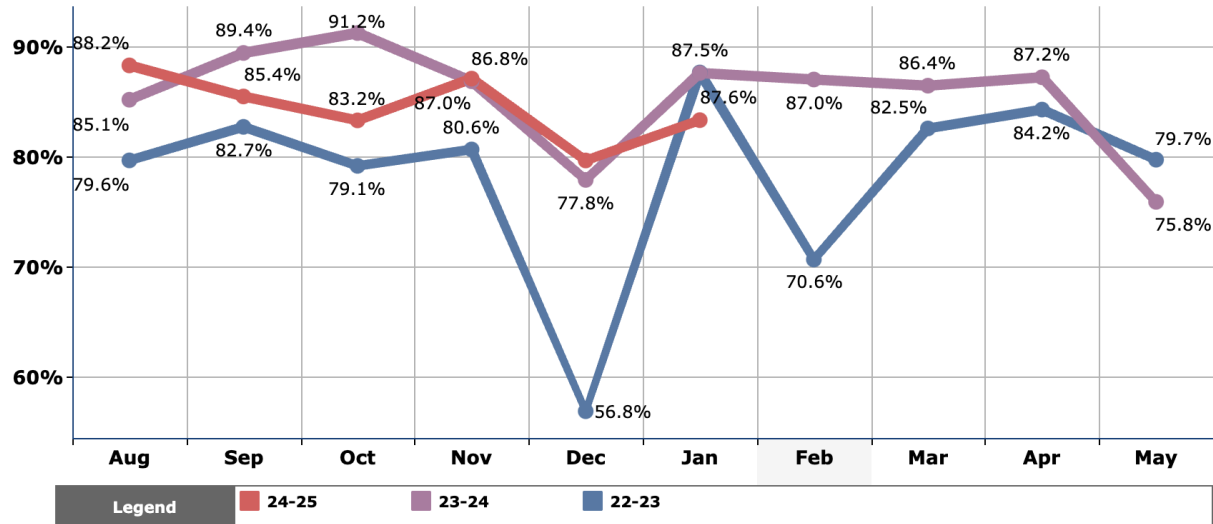

Looking for daily & weekly attendance? [Click here.](#)

Nunamiut's 24-25, 23-24, 22-23 Monthly Attendance for All

Kali Attendance Data

Monthly Attendance: Kali North Slope Borough School District

Filters **Year(s):** (Multiple ... ▾) **Month(s):** (All) ▾ **School:** Kali ▾ **Grade:** All ▾ **Download**

Looking for daily & weekly attendance? [Click here.](#)

Kali's 24-25, 23-24, 22-23 Monthly Attendance for All

End of Attendance Overview

Calendar Conversations

- Attendance graphs and heat maps were sent out for review by each SAC to aid in calendar conversations.
- Administration have met with all SACs to discuss solutions to attendance drops and calendar issues.
- A change in the snow day policy: no more Saturday make-ups, instead using 30 minute extended days.