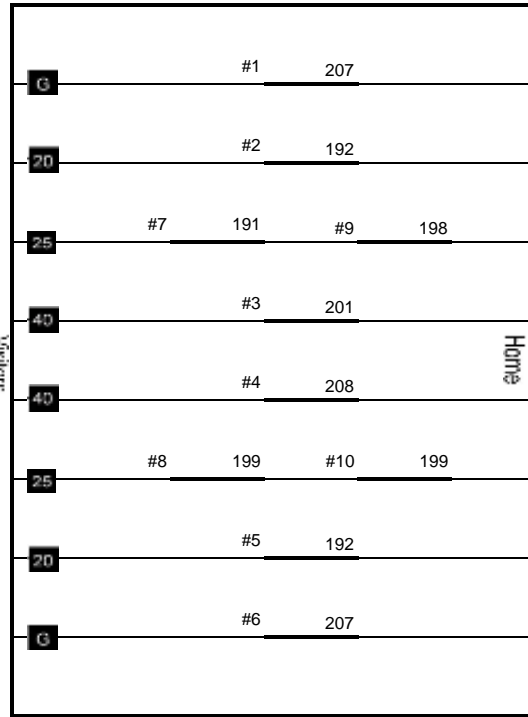

## G-Max Report

District: Aledo ISD School: Aledo Middle School  
 Date: 7-Feb-25 Tested by: Tim Daughtrey

**G-Max Average**  
**199.4**

TESTING DATA

Test #1	<u>207</u>
Test #2	<u>192</u>
Test #3	<u>201</u>
Test #4	<u>208</u>
Test #5	<u>192</u>
Test #6	<u>207</u>
Test #7	<u>191</u>
Test #8	<u>199</u>
Test #9	<u>198</u>
Test #10	<u>199</u>

Your G-Max average does meet the ASTM  
 (American Society of Testing and Measurements) Standard F1936.  
 The approved standard is 200 or less.

Your G-Max average does NOT meet the ASTM  
 (American Society of Testing and Measurements) Standard F1936.  
 The approved standard is 200 or less.