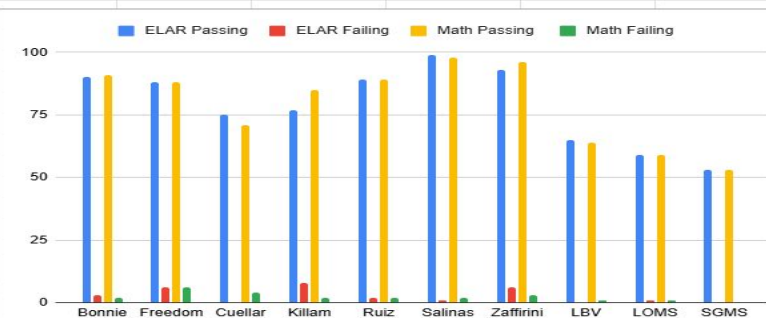

CYCLE 12 __PASS/FAIL