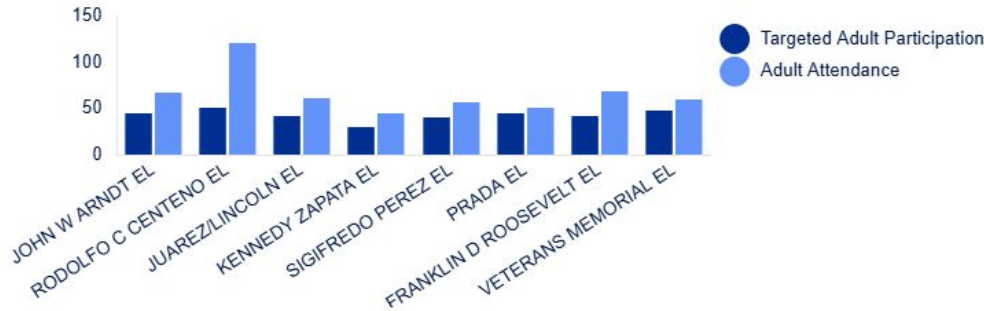

United ISD

Adult Activities by Center