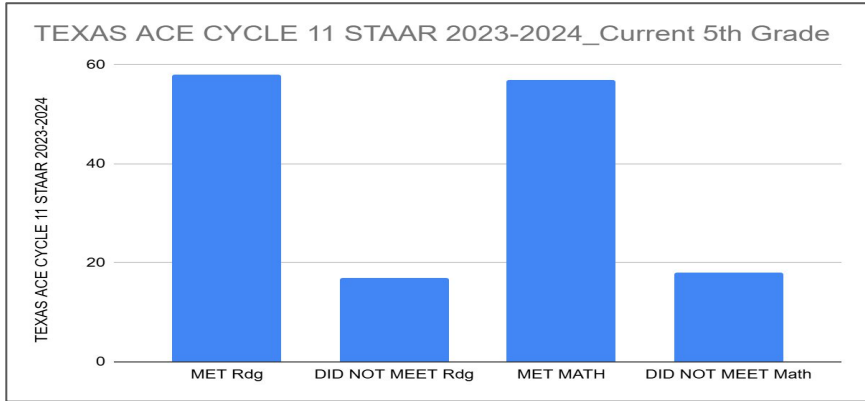

Cycle 12

Two Crucial Times- Center Level

Center Name	Targeted Student Participation Goal	Enrollment	Student Enrollment Status	# of Students Met Participation Goal	Student Participation Status	Program State Date	Target Days Operations	Fall Actual Days	Operati Status
BONNIE L GARCIA EL	92	109	On Track	94	On Track	08/08/24	180	83	
HENRY CUELLAR EL	76	91	On Track	71	On Track	08/07/24	180	83	
FREEDOM EL	92	108	On Track	92	On Track	08/08/24	180	82	
RADCLIFFE & SUE KIL	77	90	On Track	77	On Track	08/07/24	180	83	
RUIZ EL	92	110	On Track	96	On Track	08/14/24	180	82	
SALINAS EL	92	109	On Track	92	On Track	08/07/24	180	84	
JUDITH ZAFFIRINI EL	92	102	On Track	97	On Track	08/08/24	180	83	
LAMAR BRUNI VERGA	60	68	On Track	51	On Track	08/07/24	180	82	
LOS OBISPOS MIDDLE	60	64	On Track	47	On Track	08/07/24	180	83	
SALVADOR GARCIA MI	60	67	On Track	55	On Track	08/14/24	180	82	

United ISD

Adult Activities by Center

Cycle 11

Adult Activities by Center

Cycle 12

United ISD

CAMPUS	MET Reading 23-24	DID NOT MEET Reading 23-24	MET MATH 23-24	DID NOT MEET Math 23-24
ARNDT (5TH)	6	2	7	1
CENTENO (5TH)	6	1	5	2
JUAREZ-LINCOLN (5TH)	3	2	4	1
KENNEDY-ZAPATA (5TH)	11	1	10	2
PEREZ (5TH)	10	2	11	1
PRADA (5TH)	9	2	9	2
ROOSEVELT (5TH)	6	4	5	5
VETERANS MEMORIAL (5TH)	7	3	6	4