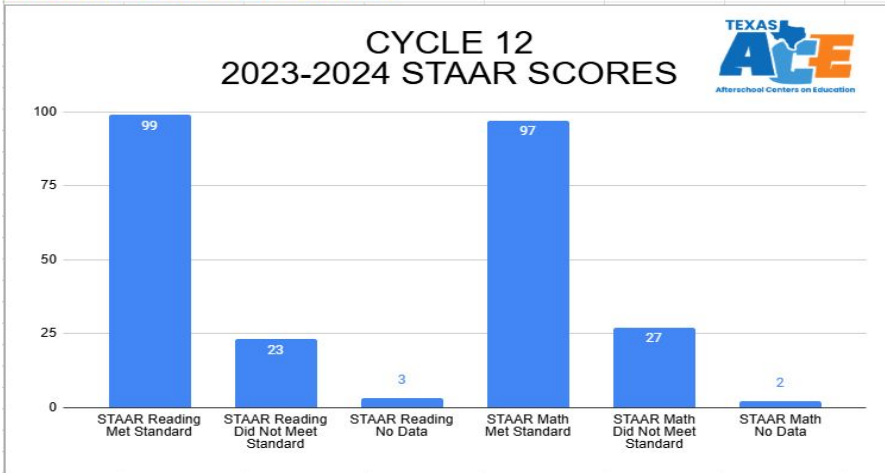

CYCLE 12

2023-24 3rd Grade TX ACE Students

2024-25 4th Grade TX ACE Students

Fall Semester 2024

Cycle 11	ELAR Passing	ELAR Failing	Math Passing	Math Failing
ARNDT	63	1	65	0
CENTENO	93	2	75	0
JUAREZ LINCOLN	57	4	59	1
KENNEDY ZAPATA	55	3	59	3
PEREZ	60	1	59	1
PRADA	71	1	69	1
ROOSEVELT	63	5	64	4
VETERANS MEMORIAL	67	4	67	2
Program Totals	529	21	517	12

CYCLE 11_PASS/FAIL