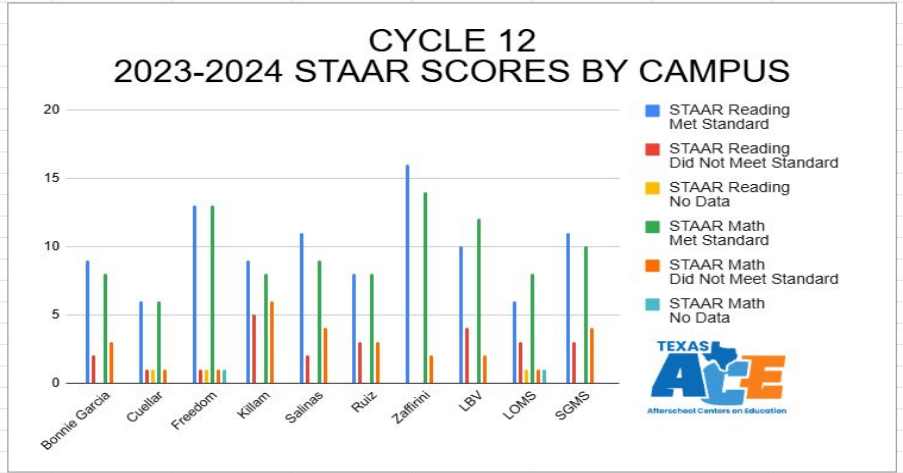

CYCLE 12

2023-24 3rd Grade TX ACE Students

2024-25 4th Grade TX ACE Students

Fall Semester 2024

Cycle 11	ELAR Passing	ELAR Failing	Math Passing	Math Failing
ARNDT	63	1	65	0
CENTENO	93	2	75	0
JUAREZ LINCOLN	57	4	59	1
KENNEDY ZAPATA	55	3	59	3
PEREZ	60	1	59	1
PRADA	71	1	69	1
ROOSEVELT	63	5	64	4
VETERANS MEMORIAL	67	4	67	2
Program Totals	529	21	517	12

CYCLE 11_PASS/FAIL