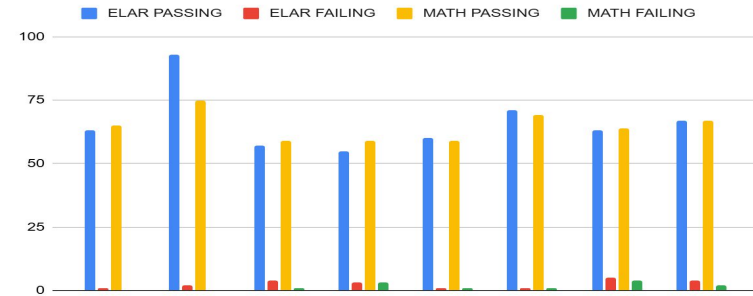

Fall Semester 2024

Cycle 11	ELAR Passing	ELAR Failing	Math Passing	Math Failing
ARNDT	63	1	65	0
CENTENO	93	2	75	0
JUAREZ LINCOLN	57	4	59	1
KENNEDY ZAPATA	55	3	59	3
PEREZ	60	1	59	1
PRADA	71	1	69	1
ROOSEVELT	63	5	64	4
VETERANS MEMORIAL	67	4	67	2
Program Totals	529	21	517	12

CYCLE 11_PASS/FAIL