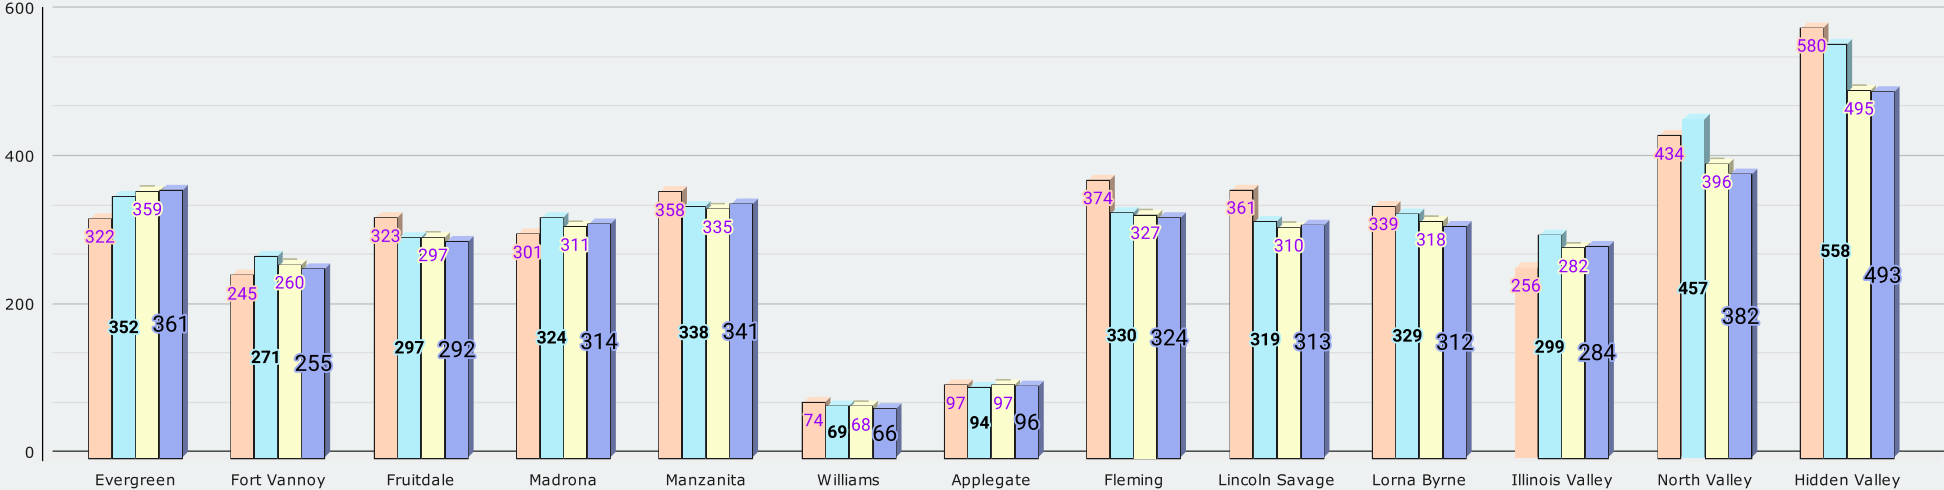

June 2021 / September 2021 / March 2022 / June 2022 and Loss/Gain

June 2021 Sept 2021 March 2022 Jun 2022

THREE RIVERS SCHOOL DISTRICT ENROLLMENT COMPARISON 2021-2022