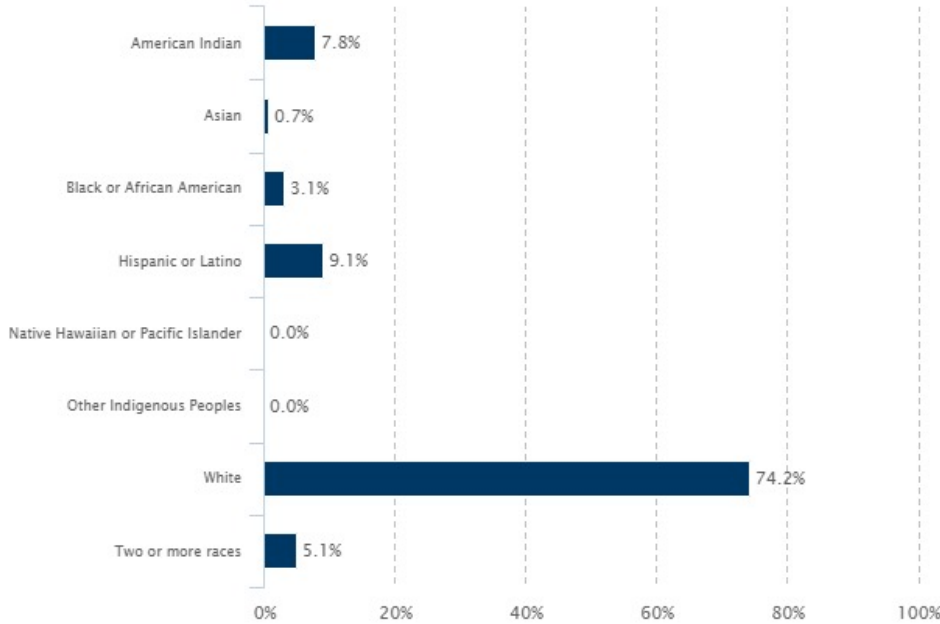

Red Wing Public School District  
 Year: 2024 Demographics: All Students

**2024 Enrollment by Race/Ethnicity**

Note: Data are reported by fiscal year based on October 1 enrollment for the most recent year available. The fiscal year is the year in which the school year ends (e.g., 2017 is the 2016-2017 school year).

Race/Ethnicity	Count	Percent
American Indian	174	7.8%
Asian	16	0.7%
Black or African American	69	3.1%
Hispanic or Latino	202	9.1%
Native Hawaiian or Pacific Islander	0	0.0%
Other Indigenous Peoples	1	0.0%
White	1,655	74.2%
Two or more races	114	5.1%
All students	2,231	100.0%