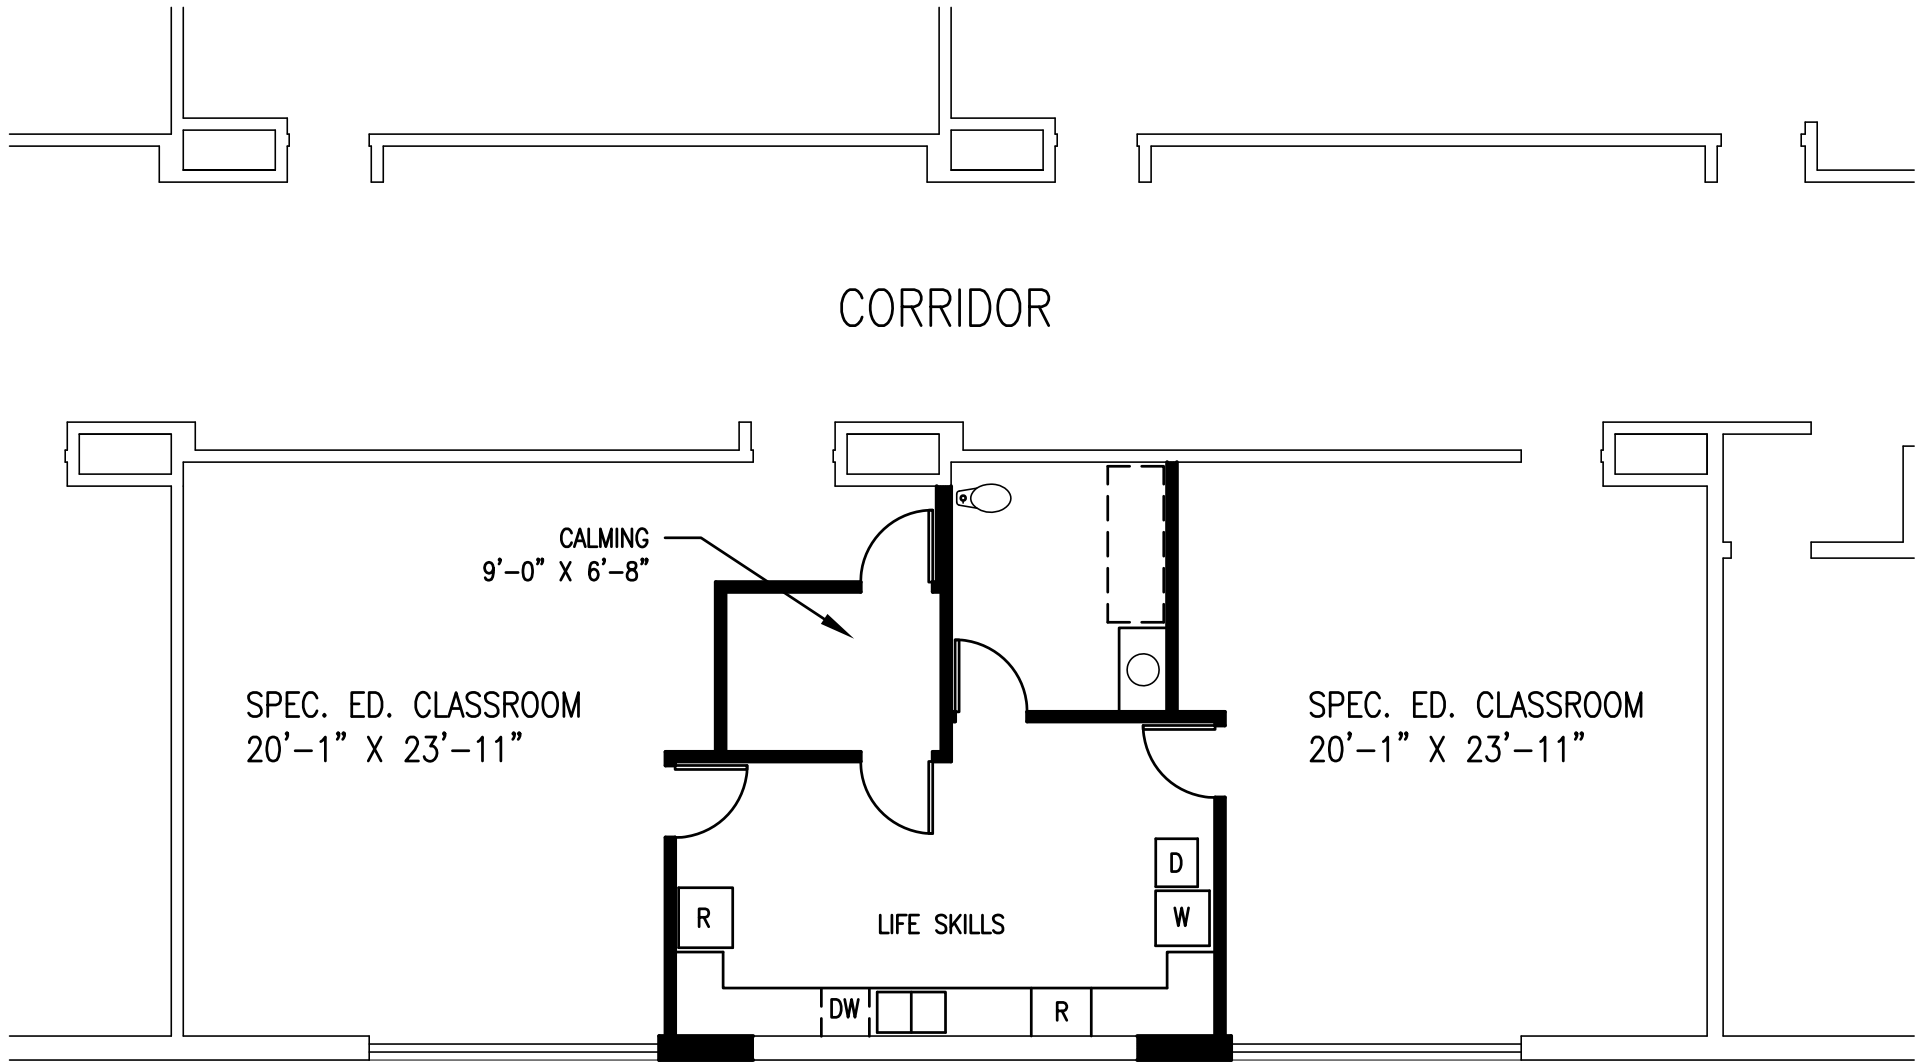

CORRIDOR

SPEC. ED. CLASSROOM
20'-1" X 23'-11"

CALMING
9'-0" X 6'-8"

SPEC. ED. CLASSROOM
20'-1" X 23'-11"

LIFE SKILLS

R

DW

R