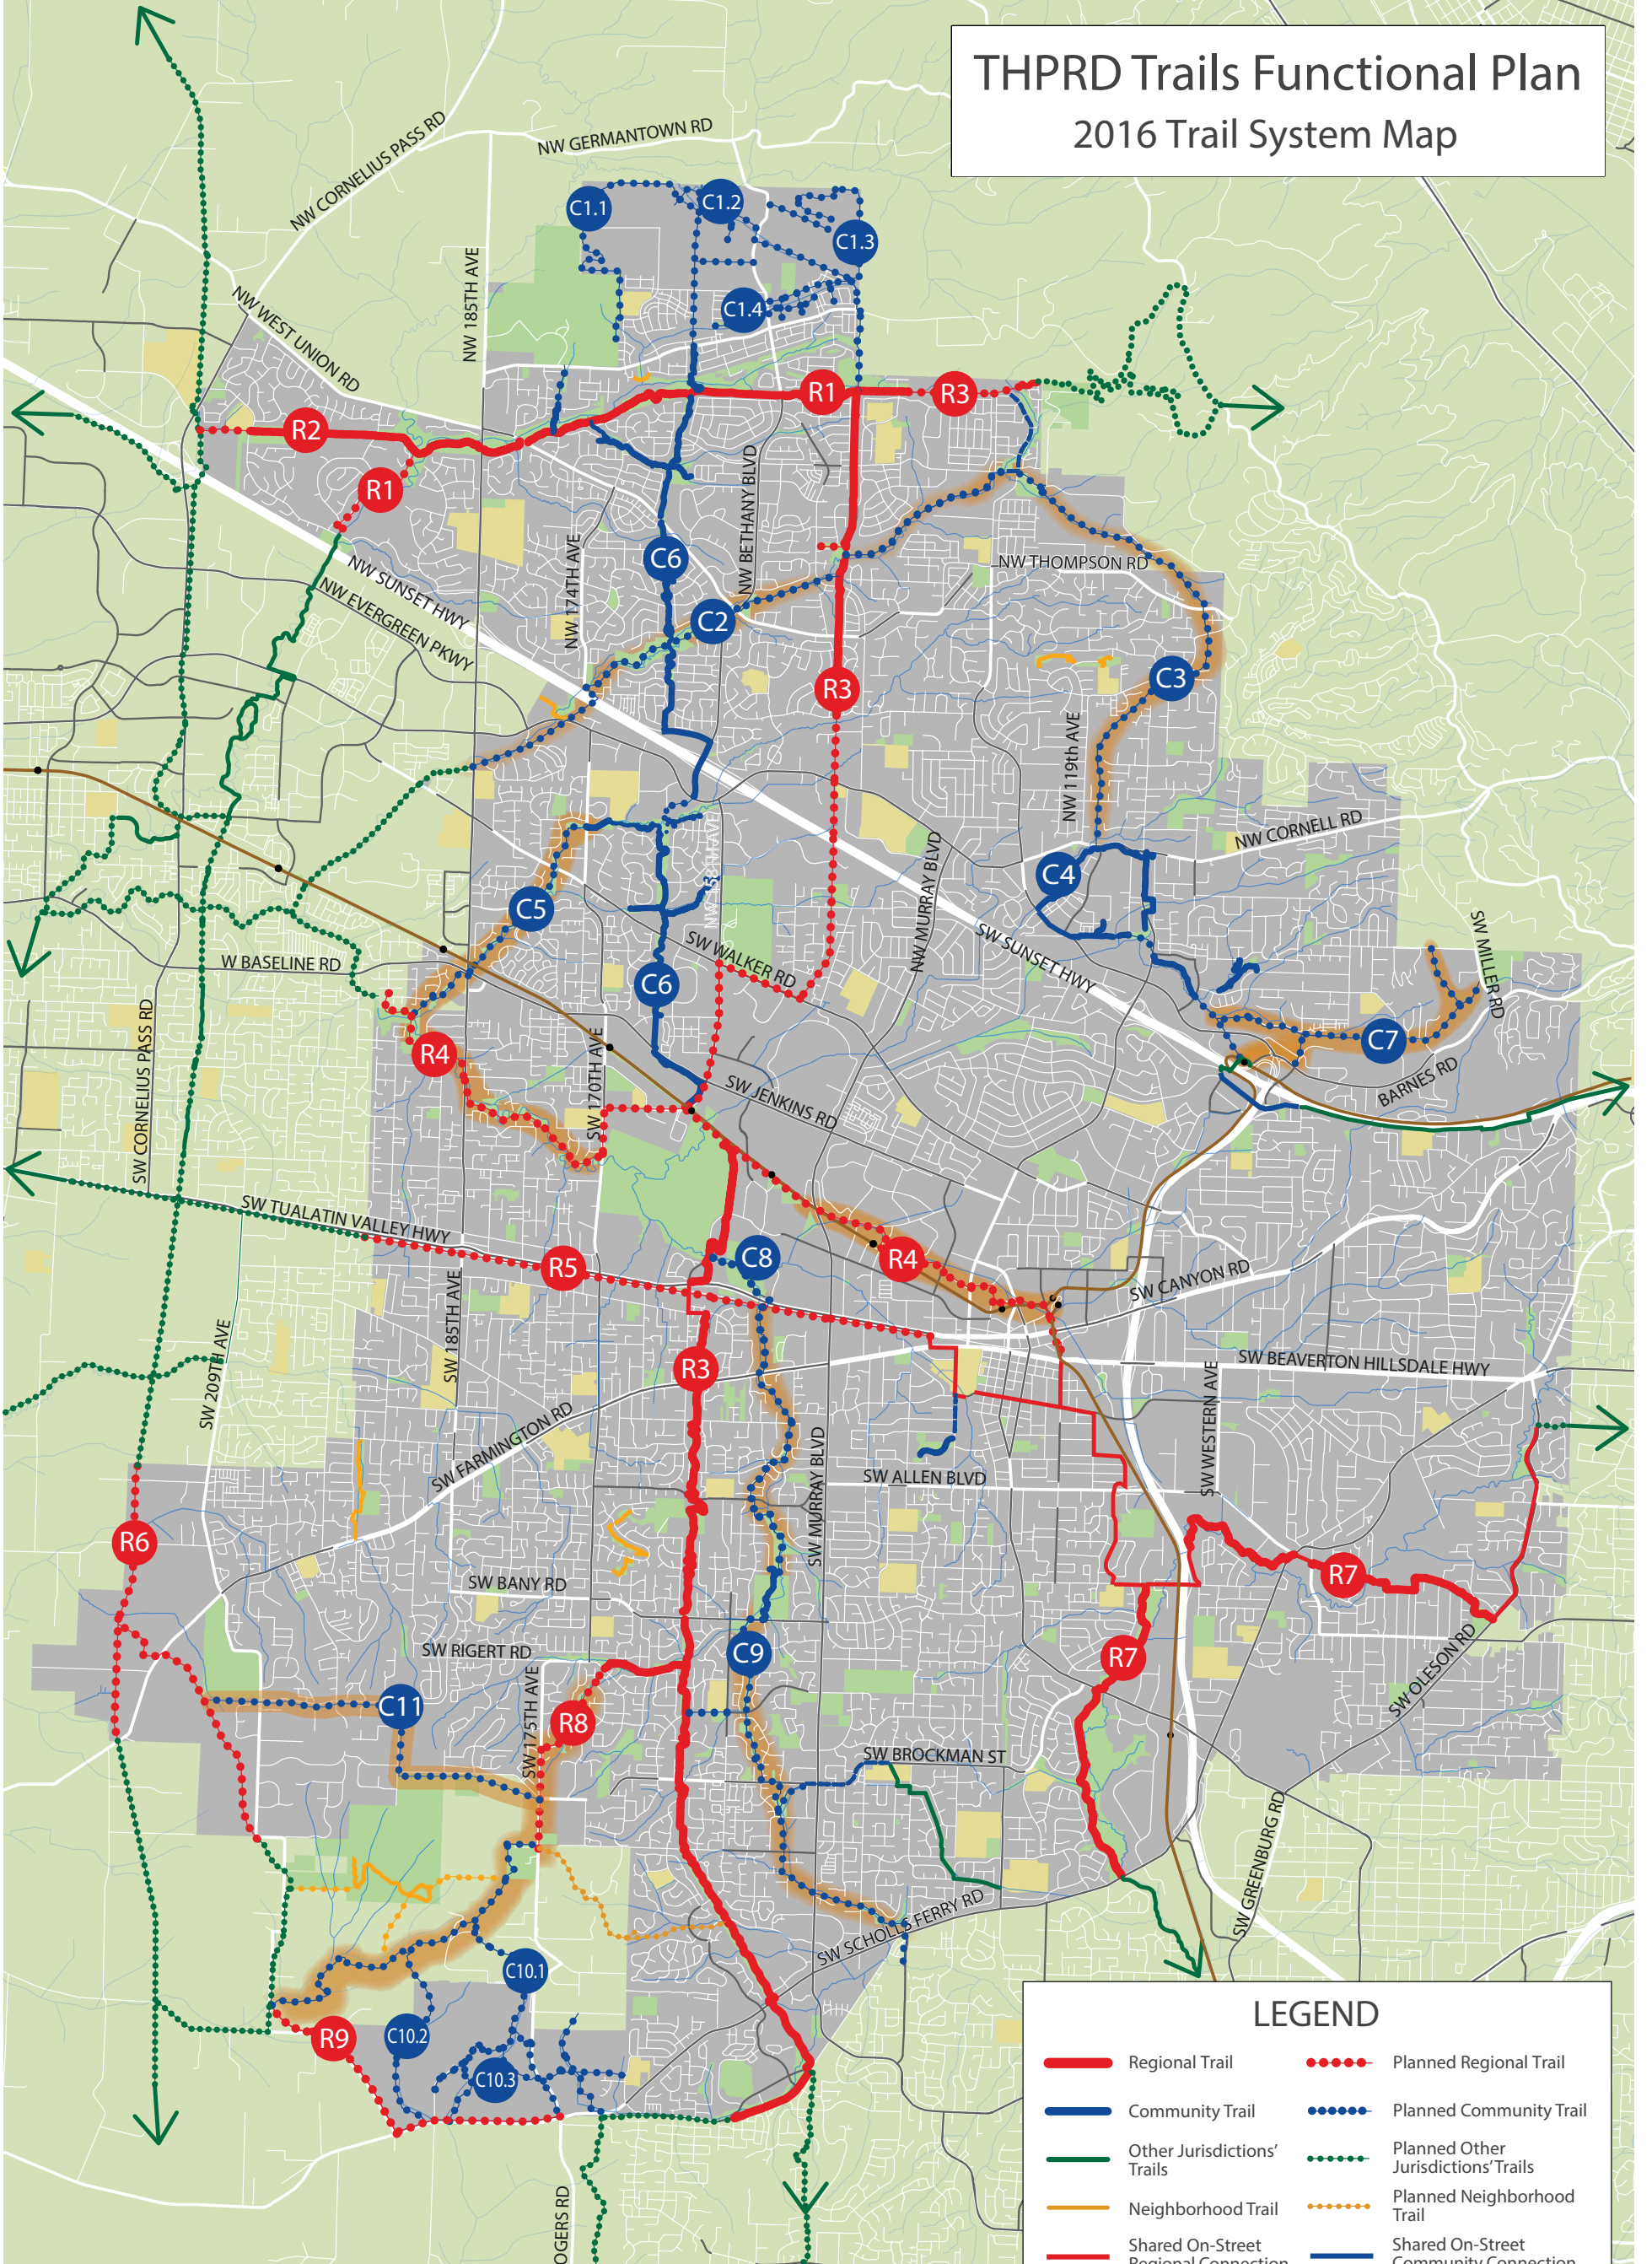

# THPRD Trails Functional Plan 2016 Trail System Map

Regional Trails		Community Trails	
R1	Rock Creek Trail	C1.1	North Bethany Trail
R2	Crescent Park Trail	C1.2	Bethany Creek Trail #1
R3	Westside Trail	C1.3	Bethany Creek Trail #2
R4	Beaverton Creek Trail	C1.4	Bethany Creek Trail #3
R5	Tualatin Valley Trail	C2	Bronson Creek Trail
R6	Reedville Trail	C3	Bonny Slope West Trail
R7	Fanno Creek Trail	C4	Cedar Mill Creek Trail
R8	McKernan Creek Trail	C5	Willow Creek Trail
R9	South Cooper Loop Trail	C6	Waterhouse Trail
		C7	North Johnson Creek Trail
		C8	Beaverton Wetlands Trail
		C9	South Johnson Creek Trail
		C10.1	South Cooper Mt. Trail #1
		C10.2	South Cooper Mt. Trail #2
		C10.3	South Cooper Mt. Trail #3
		C11	North Cooper Mt. Trail

0 0.25 0.5 0.75 1 Miles

N

Map Created July 16, 2015  
Data Source: THPRD and Metro