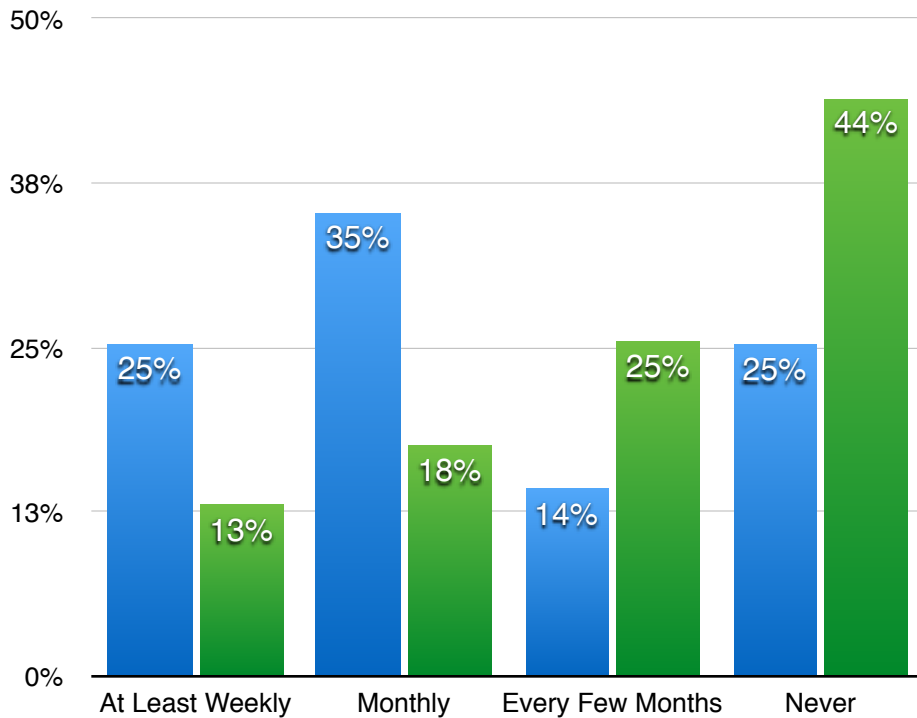

Becker Public Schools - Critical Thinking

Spring 2014

HS Students	At Least Weekly	Monthly	Every Few Months	Never	Totals
District Total Student	1845	2574	1037	1843	7299
Students	25%	35%	14%	25%	100%
District Total Staff	54	73	106	183	416
Staff	13%	18%	25%	44%	100%

■ Students ■ Staff
Spring 2014