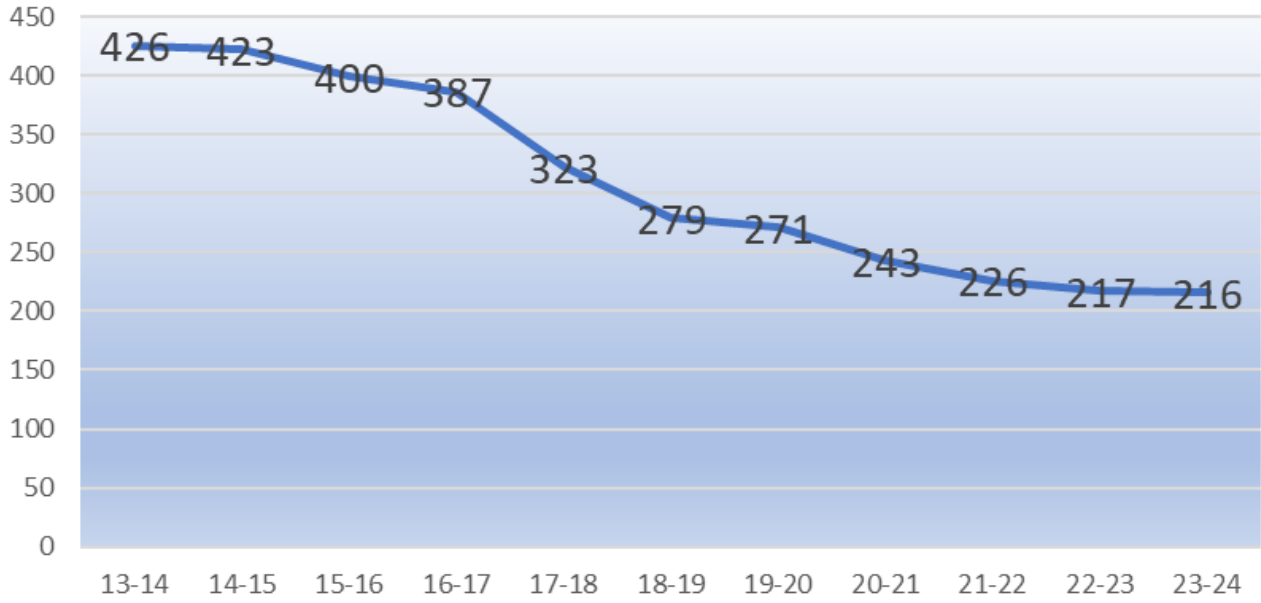

### GMR Fall K-12 Enrollment 10-Year Trend

### GMR Fall K Enrollment 10-Year Trend

Avg # Students by Grade Level K-6  
10 Year Trend

Avg # Students by Grade Level 7-12  
10 Year Trend