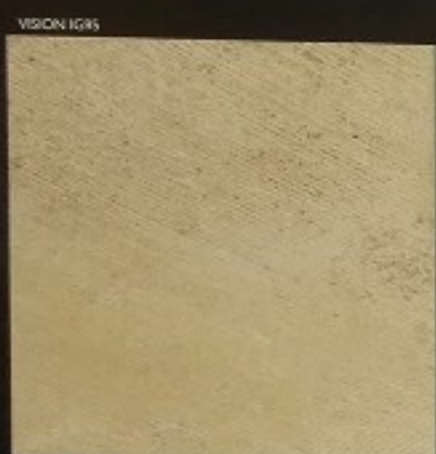

IMAGICA™

floor | wall | countertop
ColorBody™ PORCELAIN

UNPOLISHED

LIGHT POLISHED

Imagica

Size	Units	Price
12 x 24 U. Polish	sq/ft	$9.55
12 x 24 Unpolish	sq/ft	$9.44
24 x 24 Unpolish	sq/ft	$9.06
4 x 48 Unpolish	sq/ft	$9.20
8 x 48 Unpolish	sq/ft	$9.20
8 x 48 Unpolish	sq/ft	$9.20
3 x 12 Rethrow	Comp.	$2.40

Page 88

Powerful Performance With the Look of Luxury