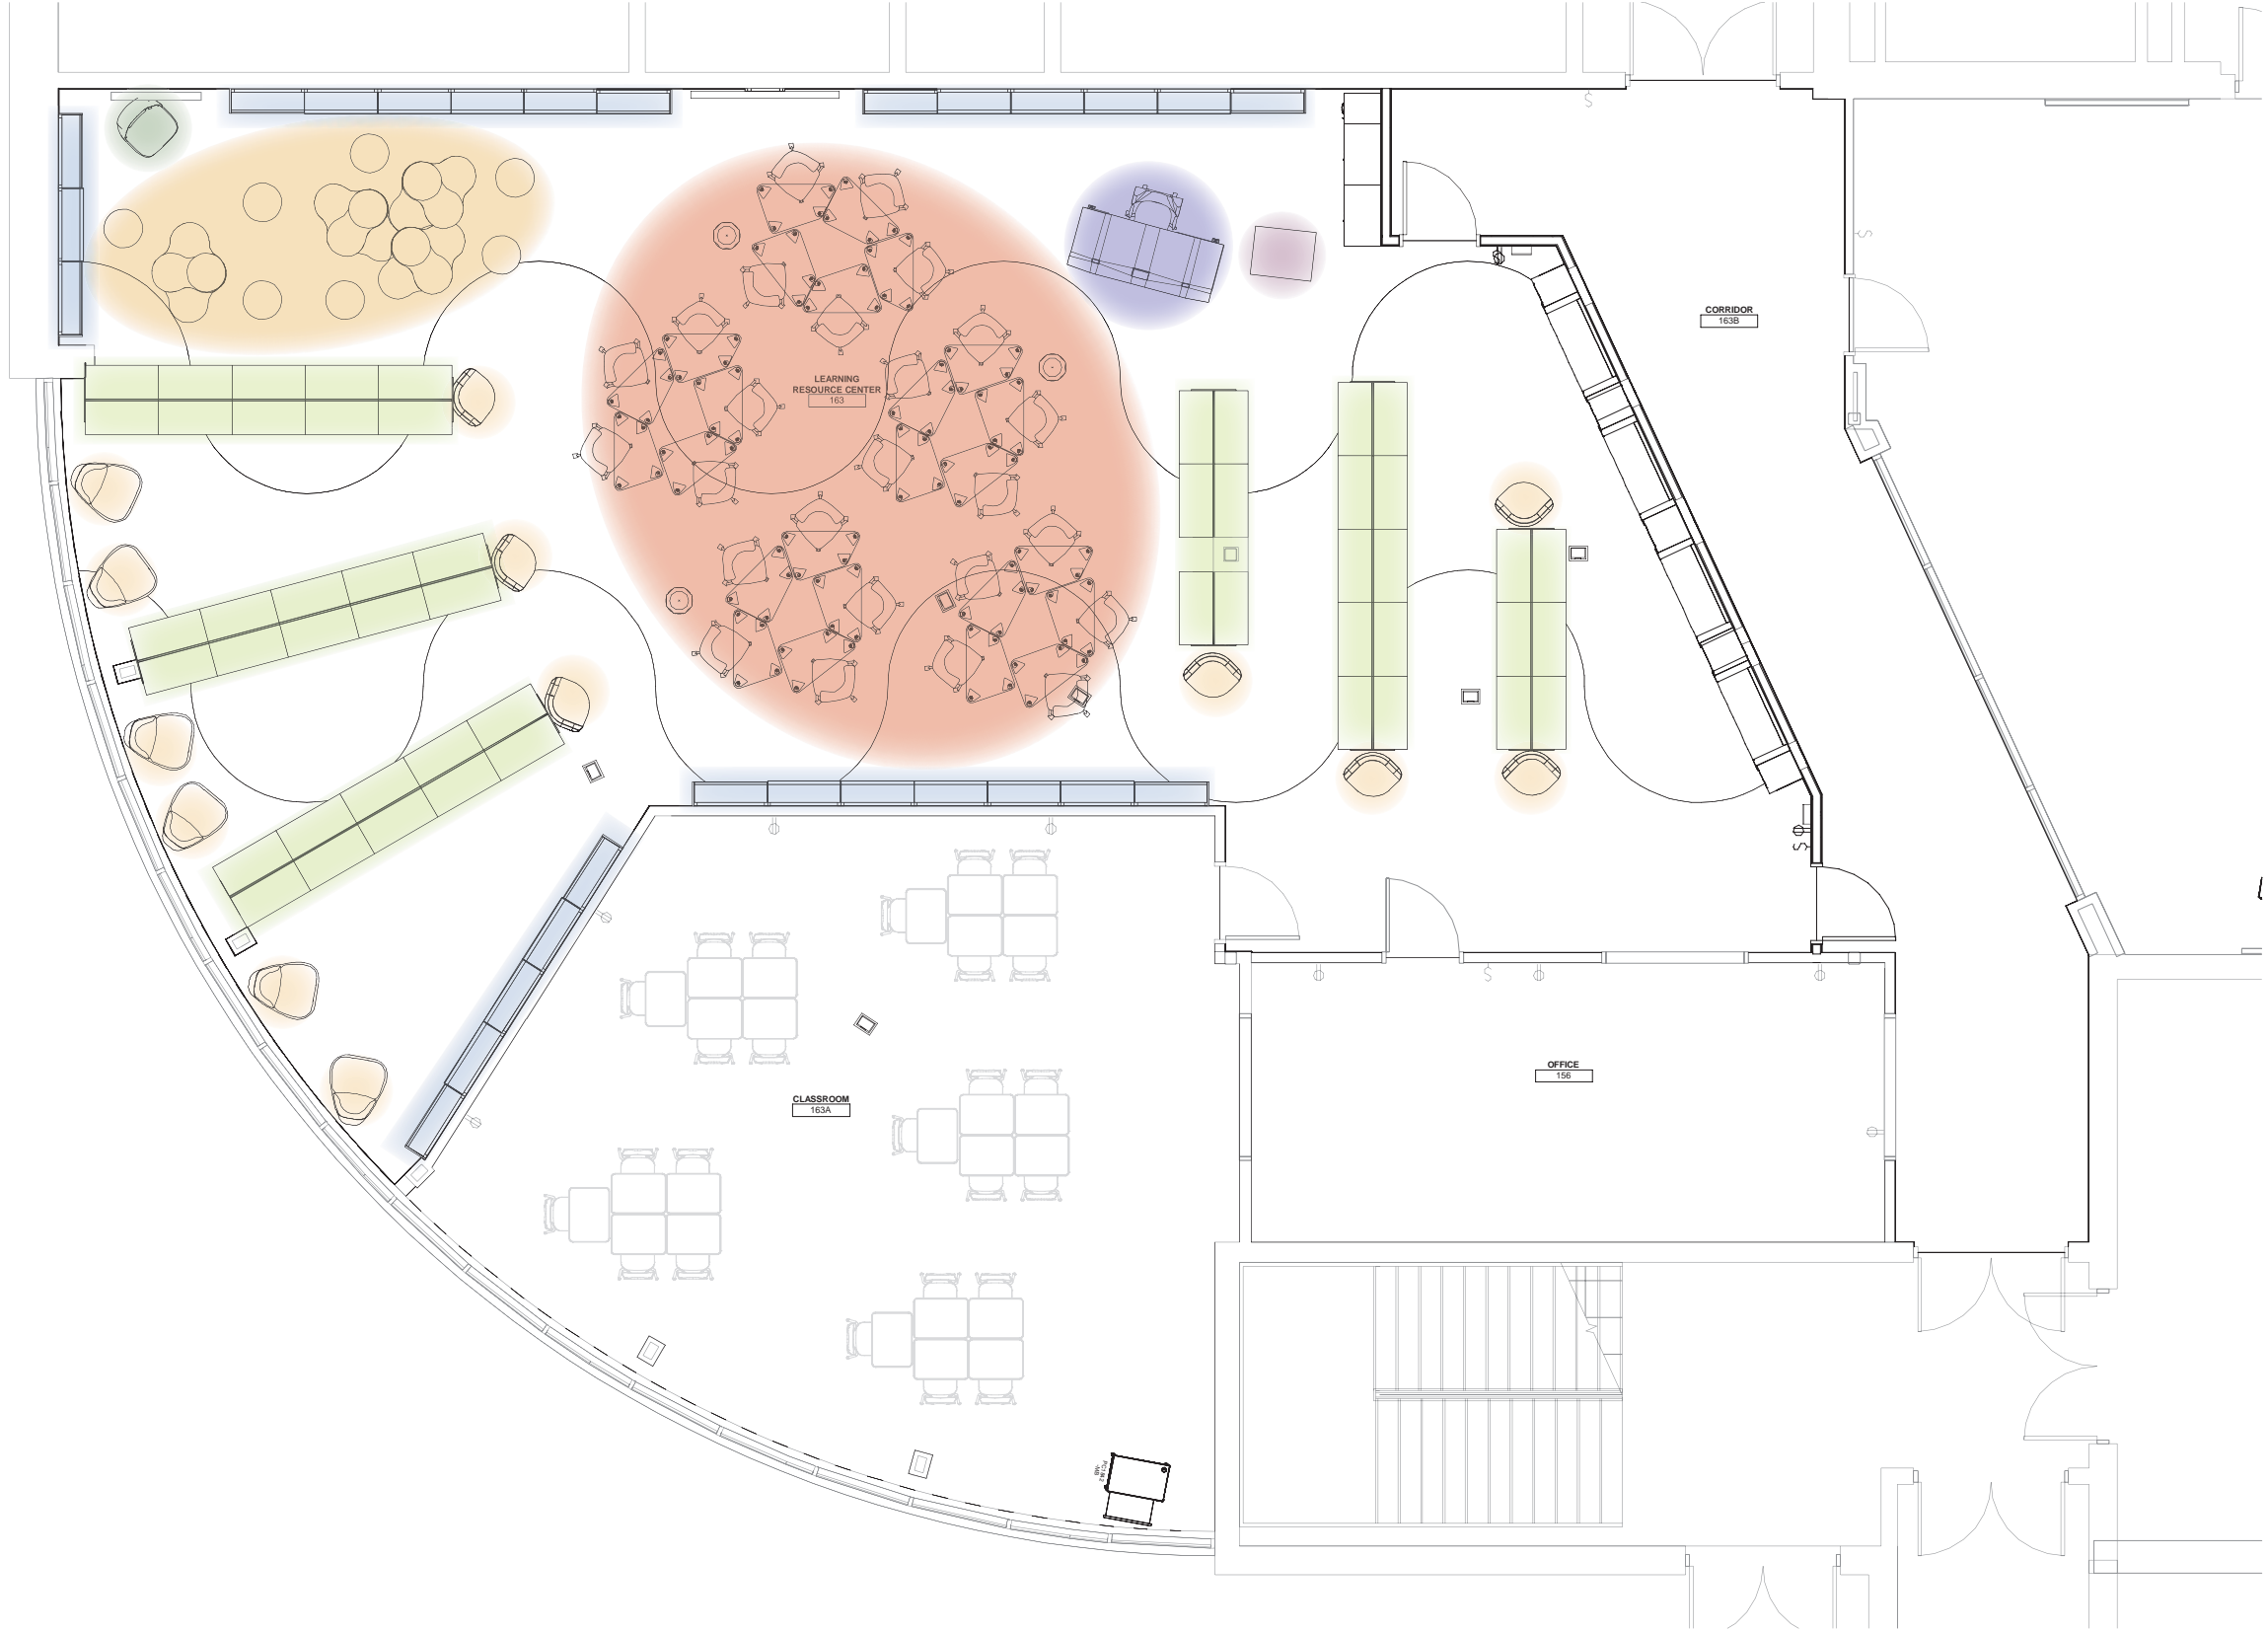

FURNITURE + FINISHES LOOKBOOK

February 7th, 2022

FURNITURE FLOOR PLAN

KEY

- STUDENT DESKS + CHAIRS
- LIBRARIAN DESK + CHAIR + STORAGE
- MODULAR LOUNGE + OTTOMANS
- READING/TEACHER CHAIR
- MOBILE BOOK CART
- STATIONARY SS 66"H/5H SHELVING
- MOBILE DS 48"H/4H SHELVING

OVERALL FINISHES

CORRIDOR CARPET

MAIN CARPET

ACCENT CARPET

ACCENT WALLCOVERING

STUDENT DESKS + CHAIRS

KI: Ruckus

KI: Ruckus

Top Laminate

Chair Plastic/Edge Color

Chair Bookbasket Color

Metal Desk/Chair Legs

LIBRARIAN DESK + CHAIR

Surfaceworks: Dewey

HON: Ignition

HON: Storage

MODULAR LOUNGE + OTTOMANS

Sixinch: Tapas

Top Tier

Bottom Tier/Singles

Arcadia: Leafettes

Circle Wall Benches

Seat/Base & Circle Bench Upholstery

Back Upholstery