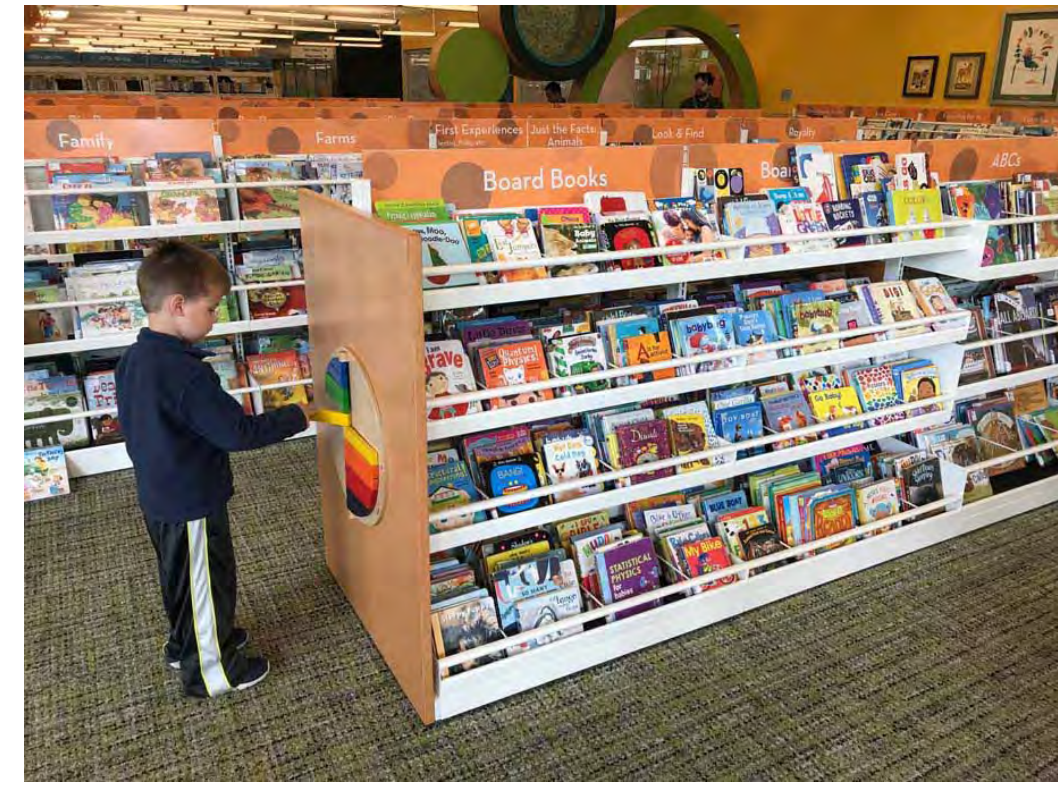

VS: Hokki

HON: Confetti

READING/TEACHER CHAIR

Mediatechnologies: Heritage

BOOK CARTS

Demco: Book Return and Depressible Book Cart
(in Kensington Maple finish as shown)

Demco: Booktruck - 3 Sloped Shelves

Demco: Booktruck - 6 Sloped Shelves

SHELVING

Single-Sided: 4 Shelves w/ Angled Bottom Shelf + Acrylic Sign Holder

Face-out Browsing Bins

Double-Sided: 4 Shelves w/ Angled Bottom Shelf + Acrylic Sign Holder

END PANELS

8.5" x 11" Adhesive Sign Holder w/ Metal Frame