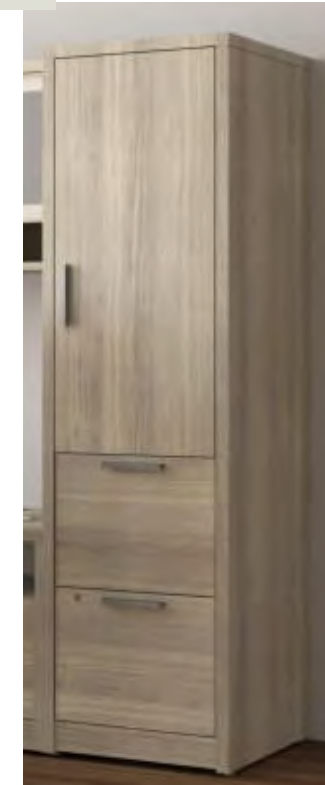

FURNITURE + FINISHES LOOKBOOK

February 7th, 2022

FURNITURE FLOOR PLAN

KEY

- STUDENT DESKS + CHAIRS
- LIBRARIAN DESK + CHAIR + STORAGE
- MODULAR LOUNGE + OTTOMANS
- READING/TEACHER CHAIR
- MOBILE BOOK CART
- STATIONARY SS 66"H/5H SHELVING
- MOBILE DS 48"H/4H SHELVING

OVERALL FINISHES

CORRIDOR CARPET

MAIN CARPET

ACCENT CARPET

ACCENT WALLCOVERING

STUDENT DESKS + CHAIRS

KI: Ruckus

KI: Ruckus

Top Laminate

Chair Plastic/Edge Color

Chair Bookbasket Color

Metal Desk/Chair Legs

LIBRARIAN DESK + CHAIR

Surfaceworks: Dewey

HON: Ignition

HON: Storage