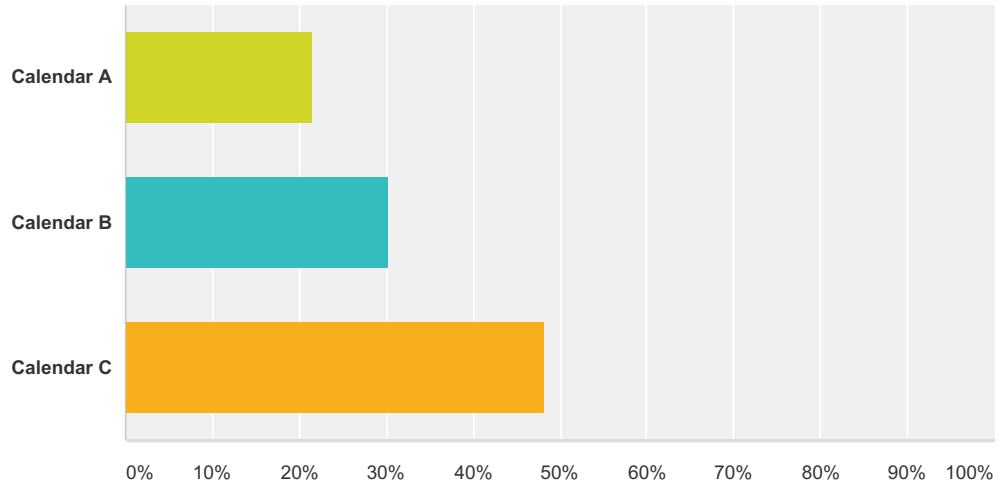

Q1 The rules have changed on school calendars so we have added an additional option for you to consider. Big thanks to Central and Hook for adding five minutes to their school day to give us these extra choices. Please vote for your favorite calendar. We appreciate your input!

Answered: 265 Skipped: 0

Answer Choices	Responses
Calendar A	21.51% 57
Calendar B	30.19% 80
Calendar C	48.30% 128
Total	265