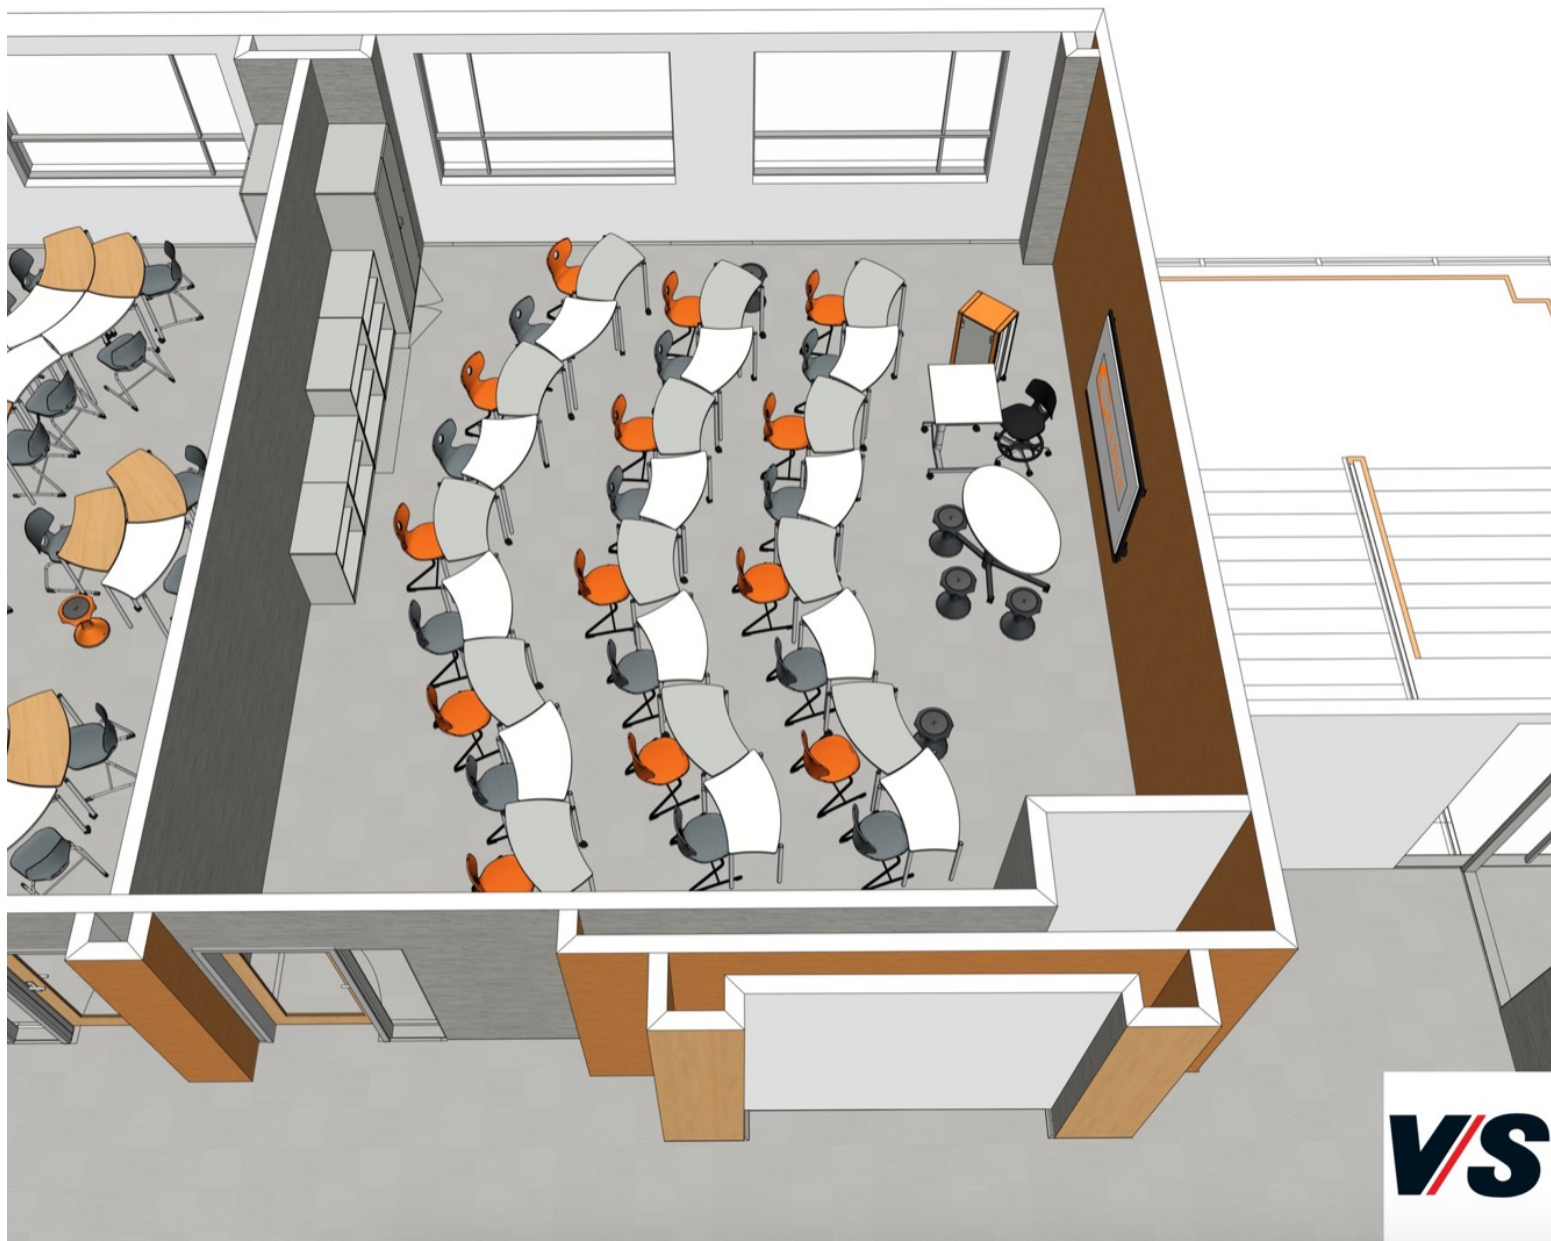

Please direct questions to Travis Taylor
972-658-3026, or travis@lonestarfurnishings.com