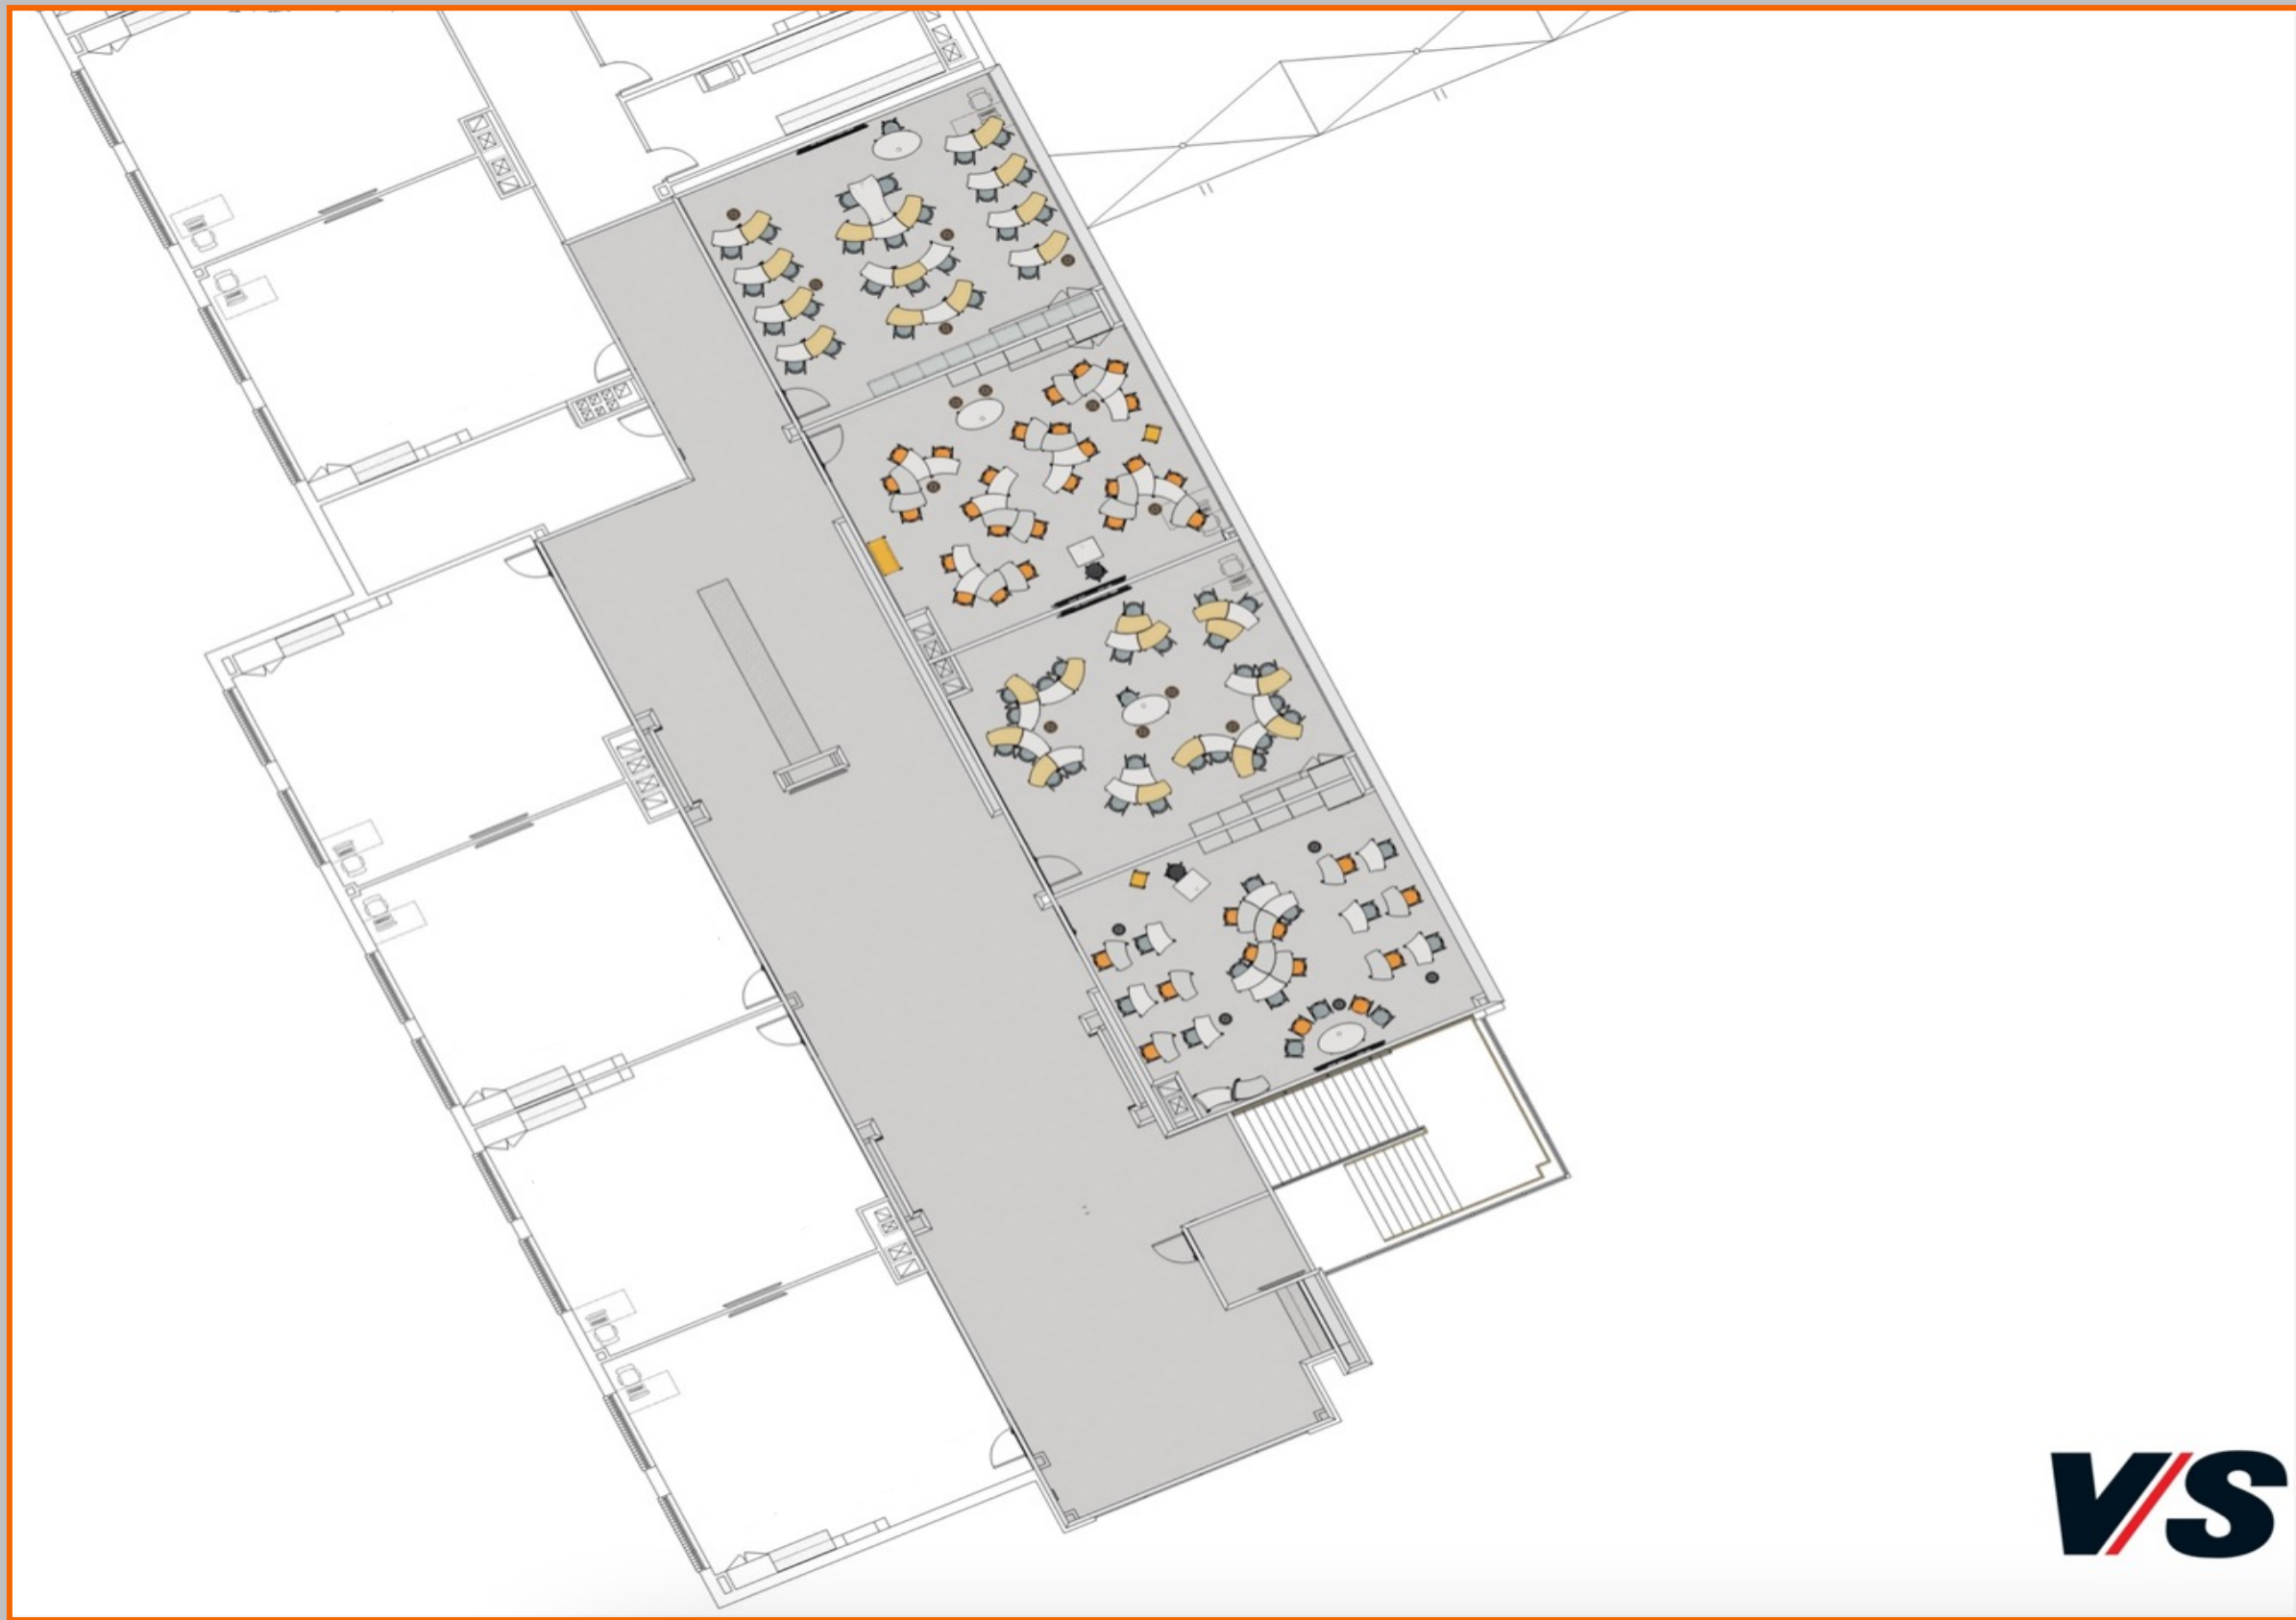

Please direct questions to Travis Taylor
972-658-3026, or travis@lonestarfurnishings.com