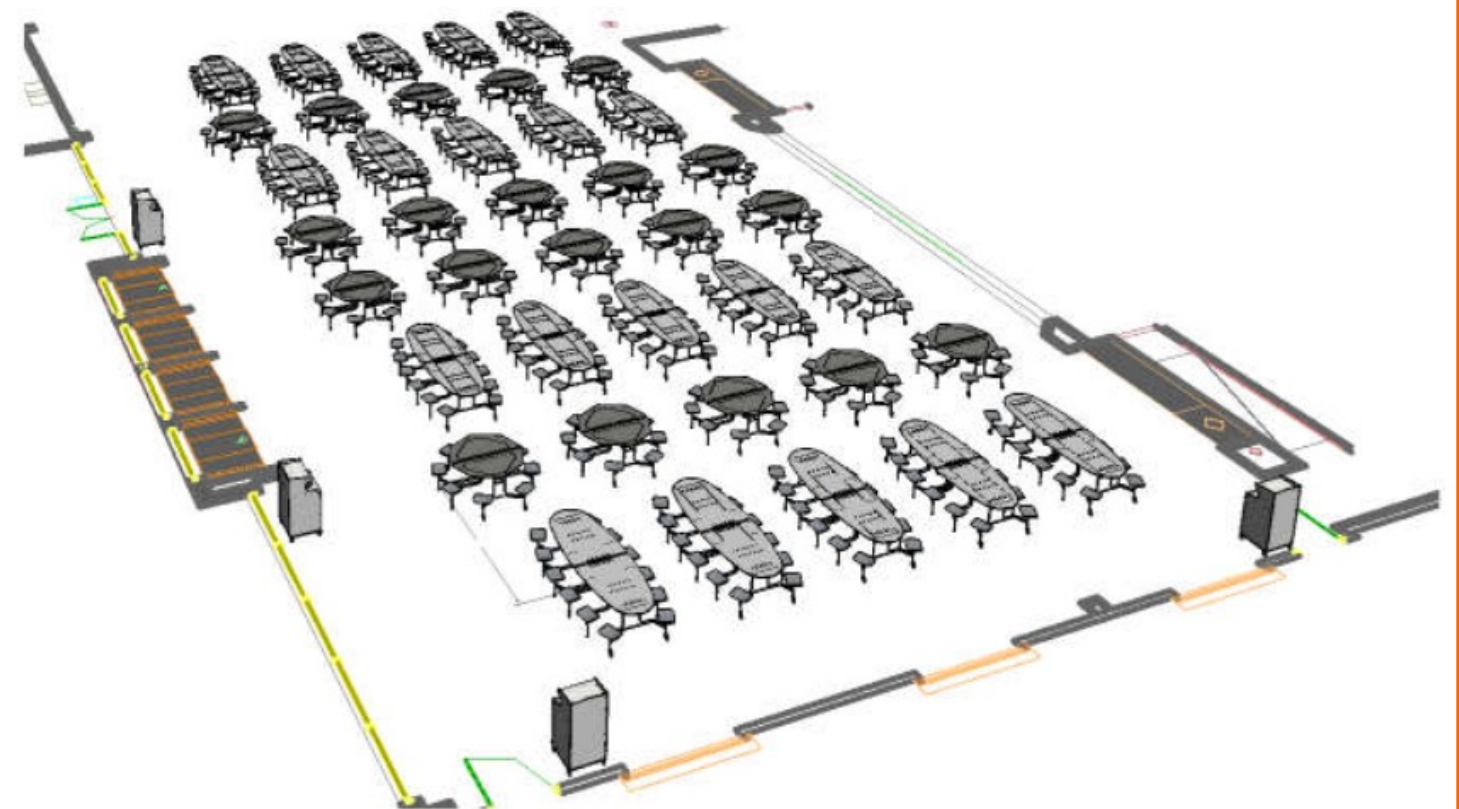

Please direct questions to Travis Taylor
972-658-3026, or travis@lonestarfurnishings.com

LONE STAR
FURNISHINGS LLC