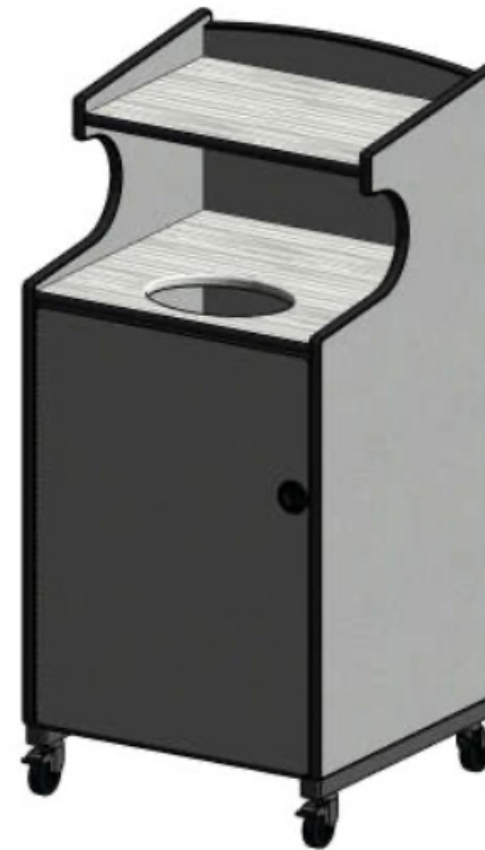

Steel Mesh Laminate

Stools, Armor Edge & Caster Guards...
Orange Zest & Shadow Grey & Black

Please direct questions to Travis Taylor
972-658-3026, or travis@lonestarfurnishings.com

**SICO**[®]

Please direct questions to Travis Taylor
972-658-3026, or travis@lonestarfurnishings.com