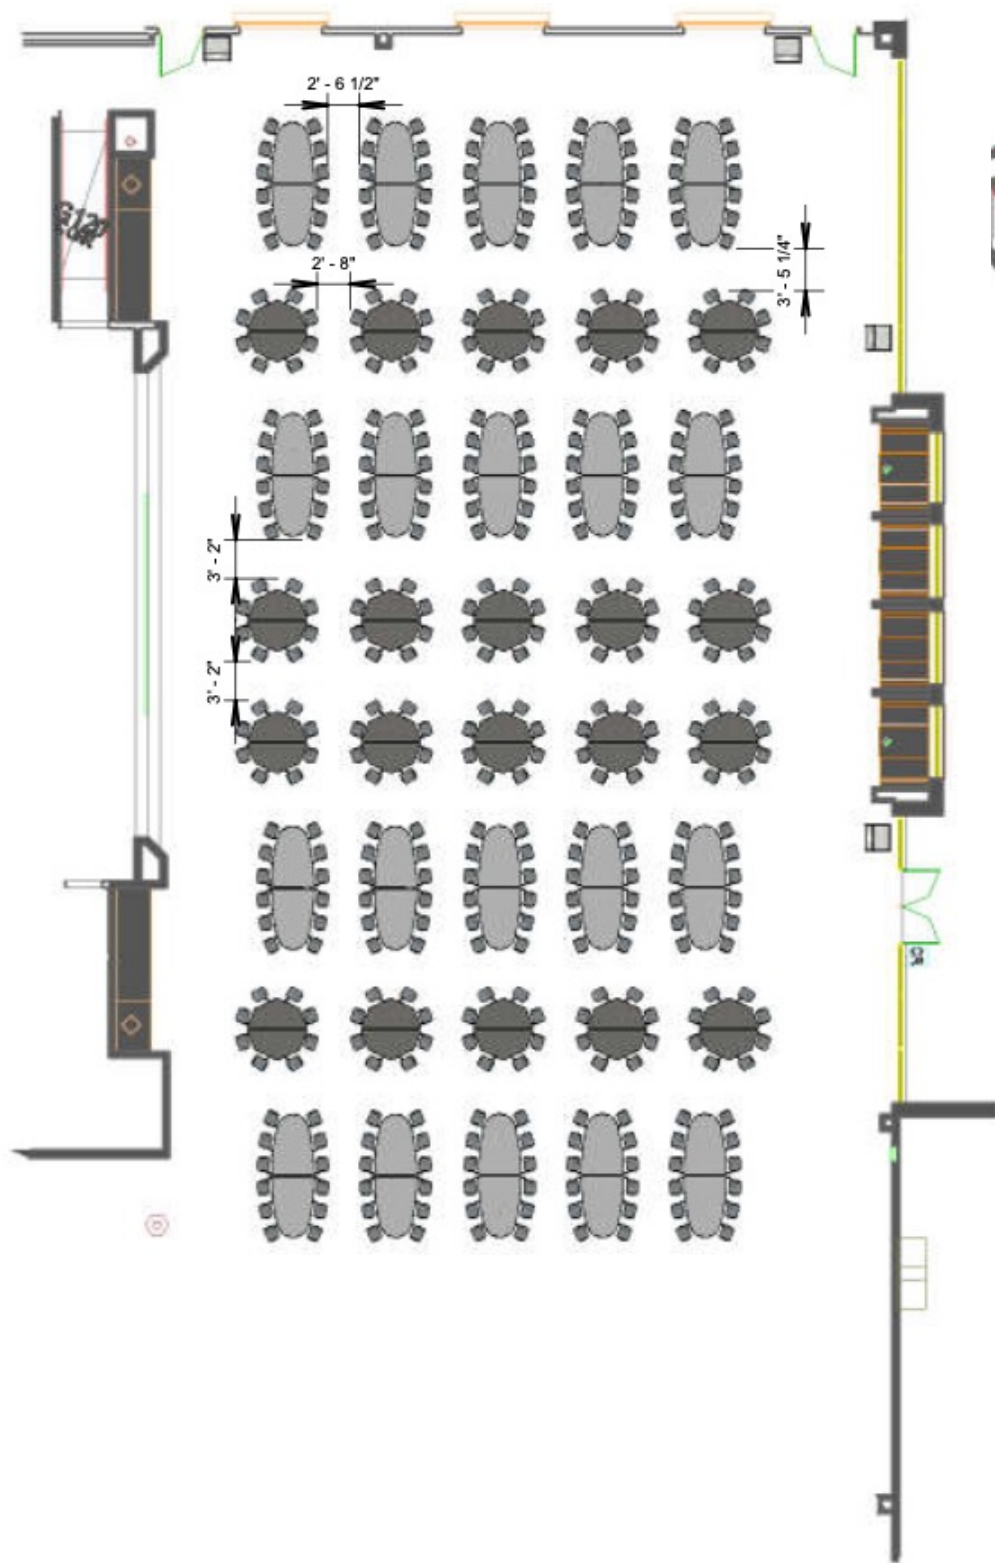

SICO®

Please direct questions to Travis Taylor
972-658-3026, or travis@lonestarfurnishings.com

LONE STAR
FURNISHINGS LLC