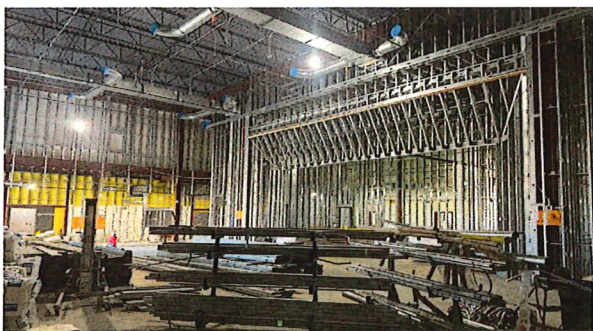

## CARRELL ELEMENTARY SCHOOL

MAIN CORRIDOR

MEDIA CENTER

CAFETERIA

- EIFS & ROOFING NEAR COMPLETION
- WALL TEXTURE & PAINTING IN PROGRESS
- WALL TILE INSTALL BEGAN
- INTERIOR BRICK INSTALL COMPLETE
- CEILING GRID INSTALL STARTED