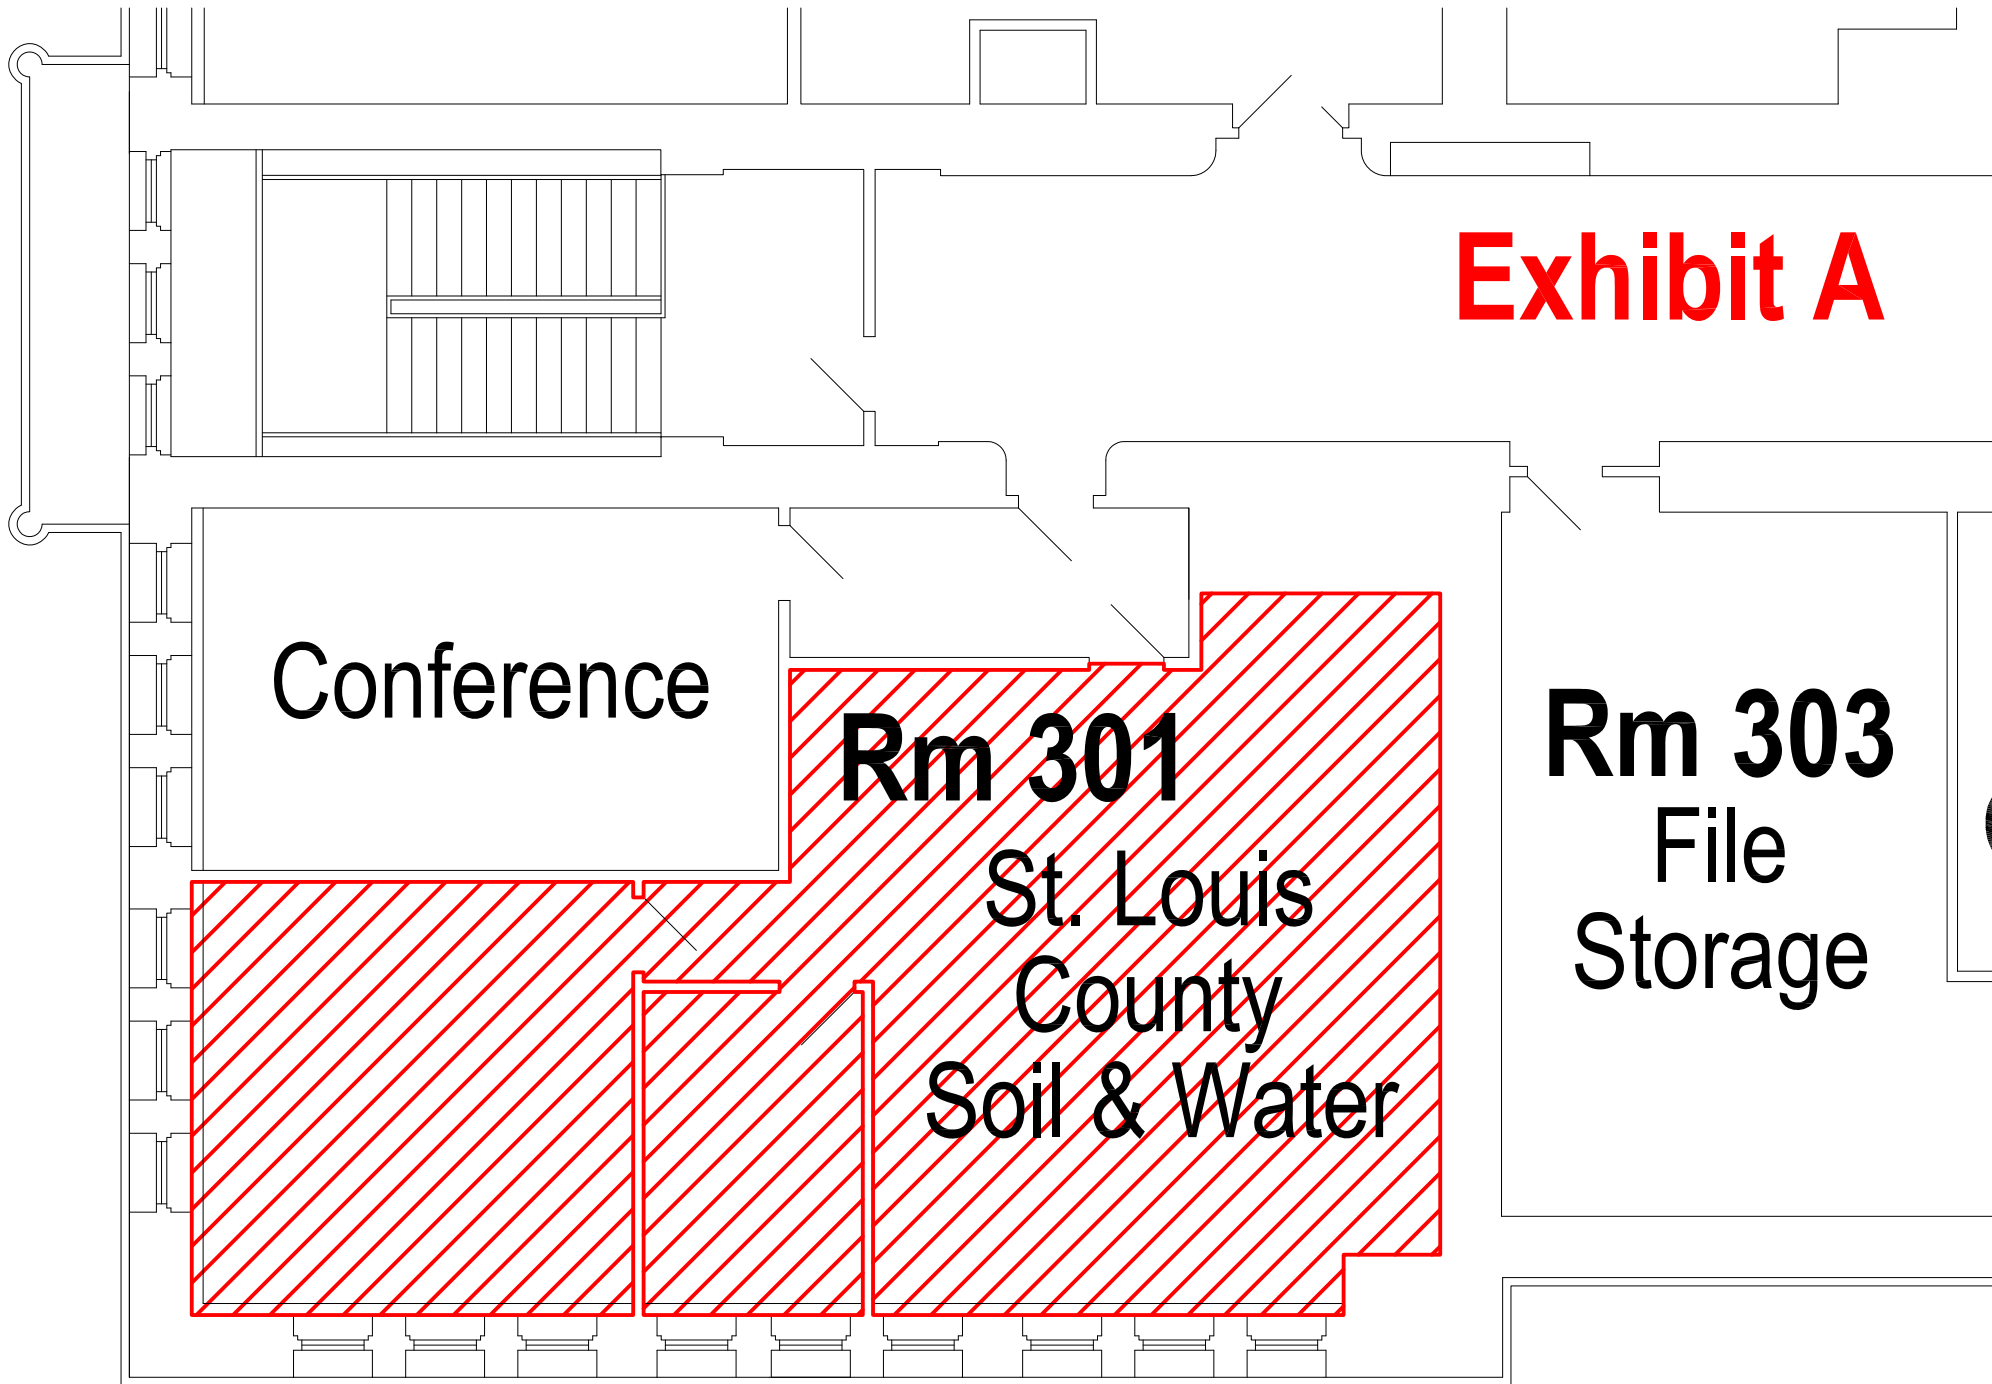

Exhibit A

Conference

Rm 301

St. Louis
County
Soil & Water

Rm 303

File
Storage

1,099 sq.ft.