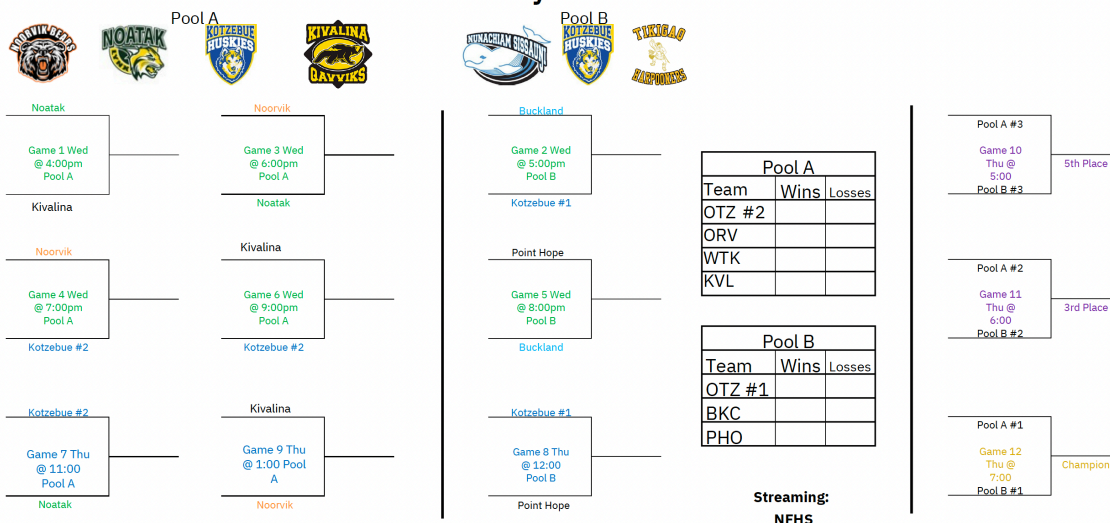

VII. Middle School Basketball Regional Tournament Brackets

Girls Tournament @ Noorvik

2025 MS Girls Tournament

Pool A

 Noorvik
 Kivalina
 Kotzebue #1
 Point Hope

Pool B

 Selawik
 Noatak
 Kotzebue #2
 Point Hope

Streaming:
www.nfhsnetwork.com

Team	Wins	Losses
BKC		
KVL		
OTZ #1		
ORV		

Team	Wins	Losses
PHO		
OTZ #2		
WTK		
WLK		

Pool A #1	Champion
Game 13 Thur @ Pool B #1	

Boys Tournament @ BK

2025 MS Boys Tournament