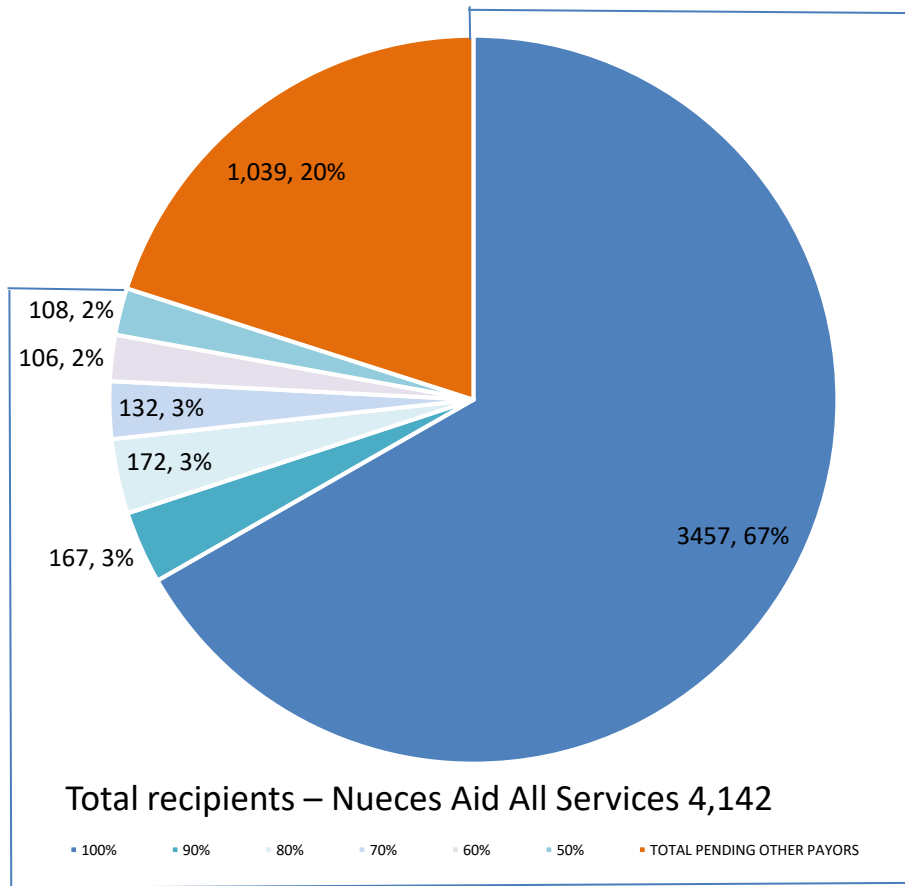

September 2021

Nueces Aid Program Enrollment

Total Enrolled
5,181

Total Households
4,854