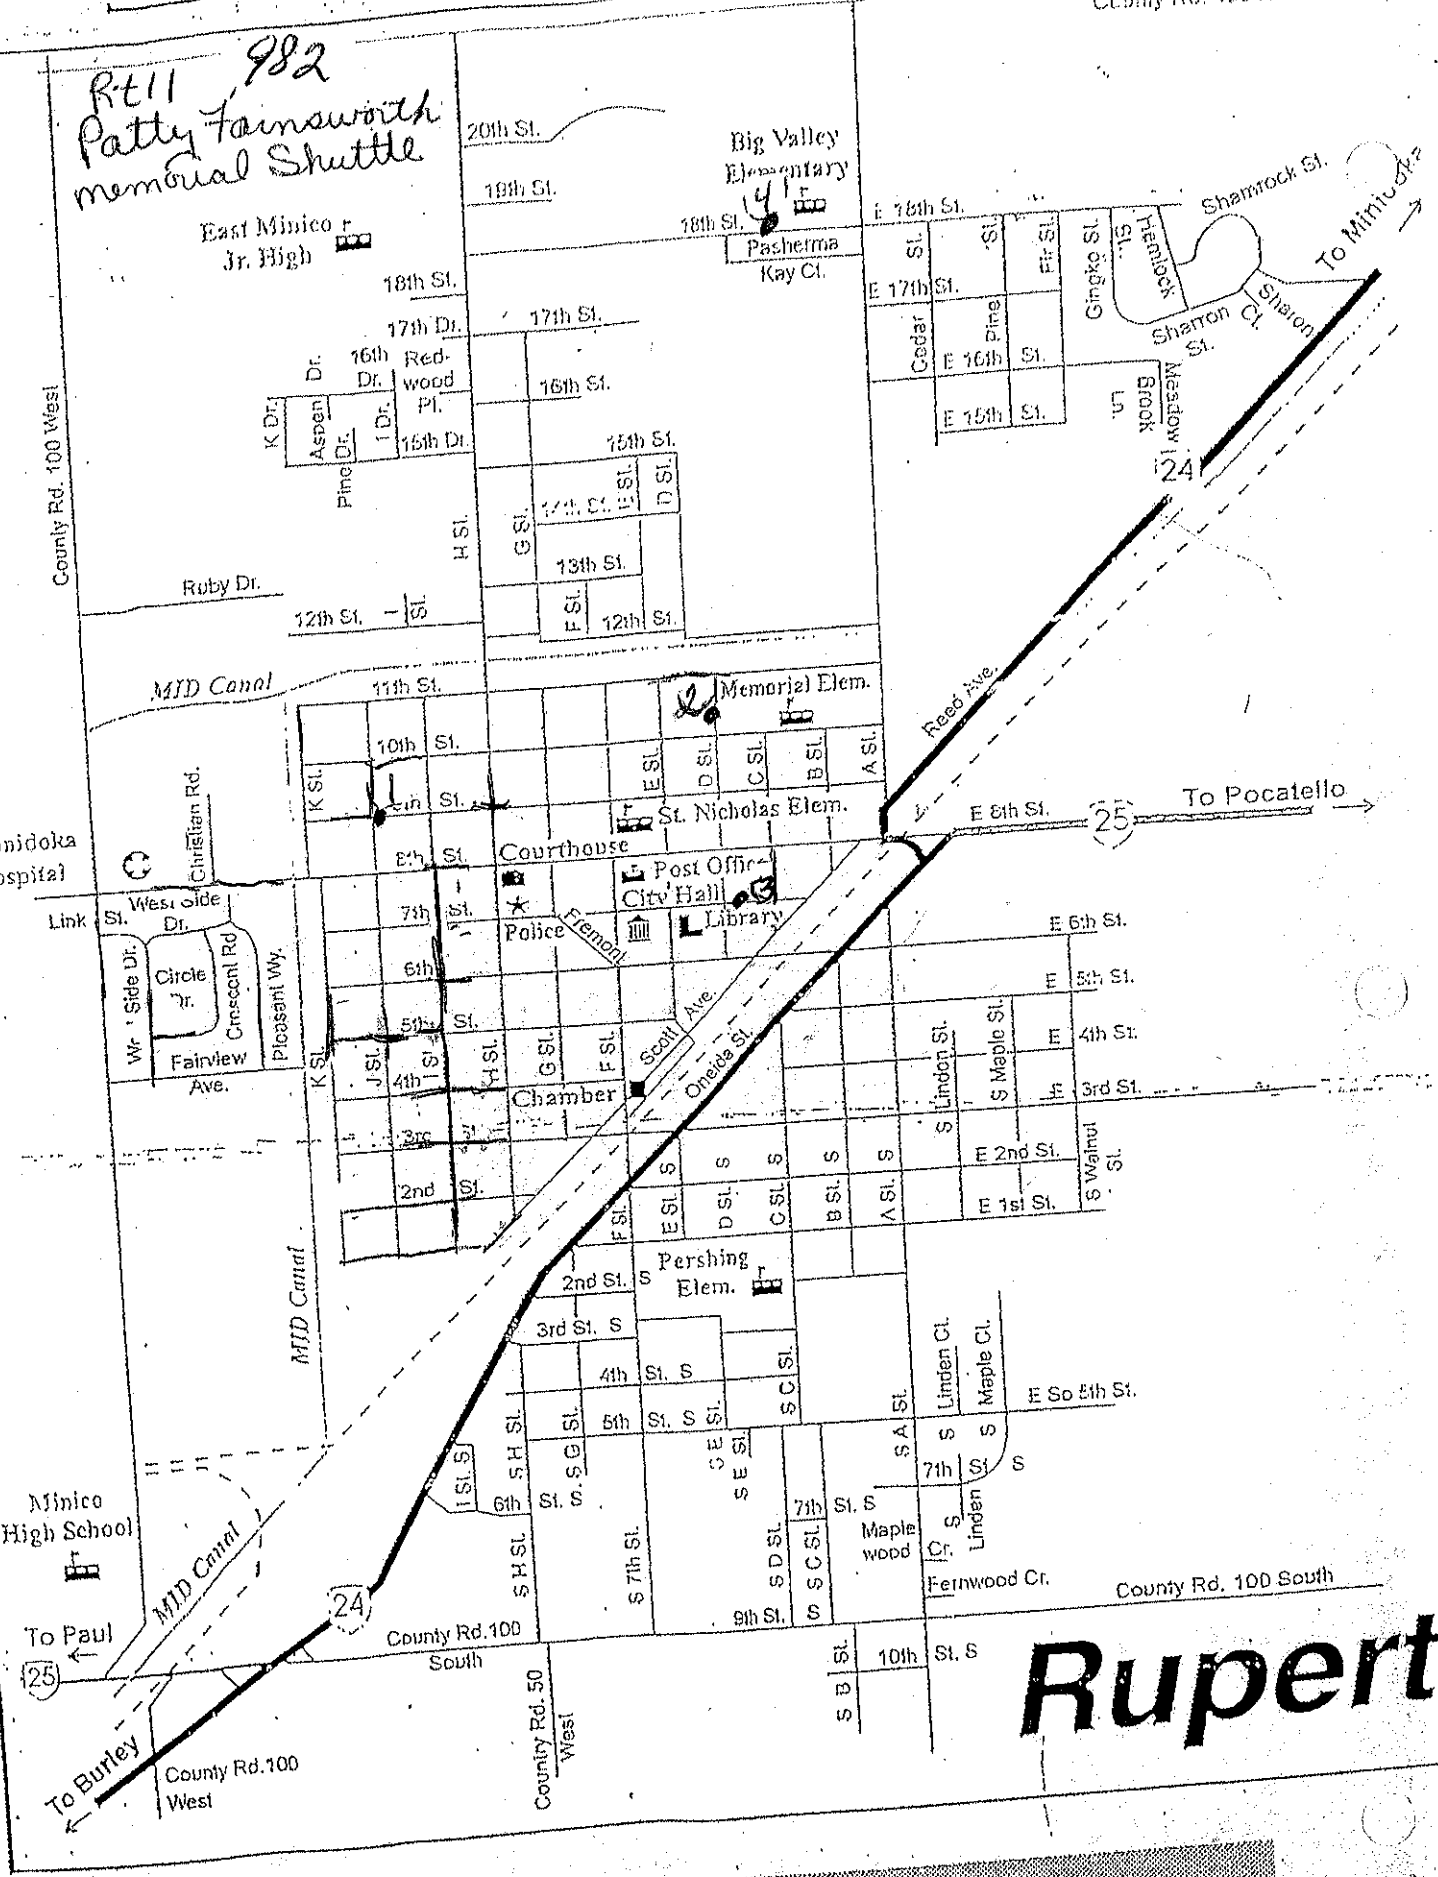

# Rupert

KC 10  
07002

RT 12 Bus 994  
Tracy Draper

Leave 6:50

First Stop 55

Big Valley Shuttle from  
Accequia

07-010

Rt 13 Bus 993  
Kim Naylor