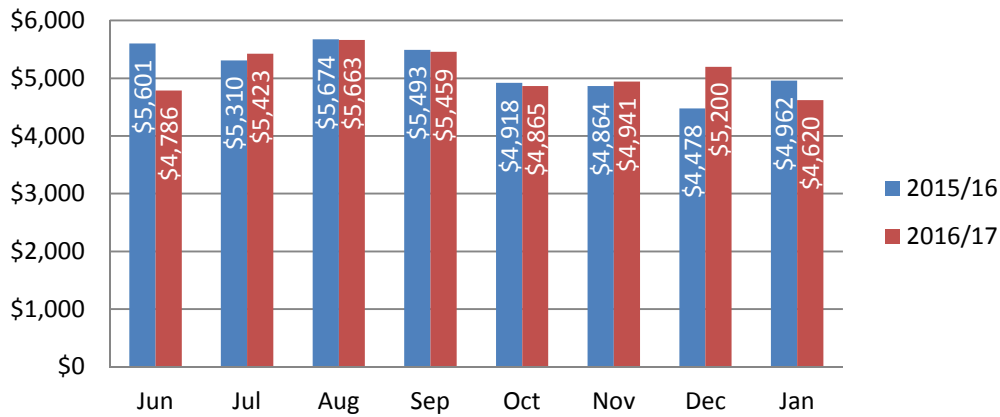

Evergreen 2015 to 2016 Power Bill Comparison

Lorna Byrne MS 2015 to 2016 Power Bill Comparison

Illinois Valley HS 2015 to 2016 Power Bill Comparison