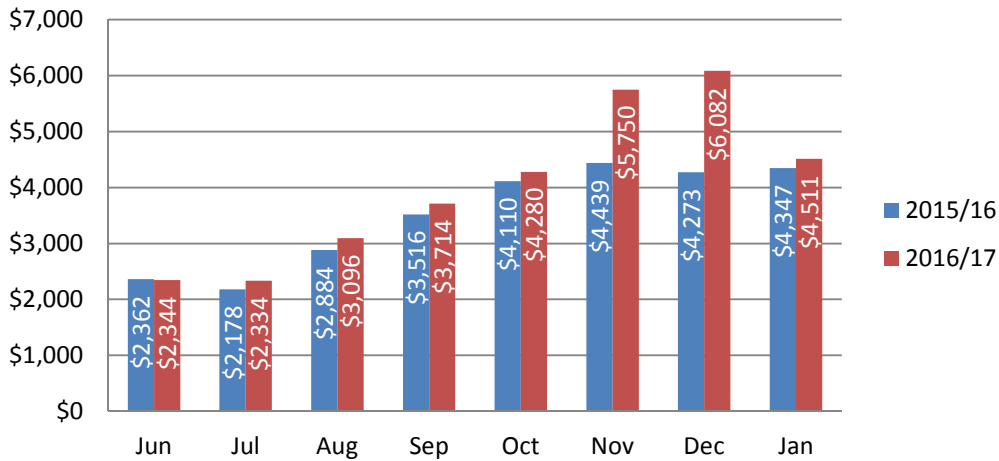

Evergreen 2015 to 2016 Power Bill Comparison

Lorna Byrne MS 2015 to 2016 Power Bill Comparison

Illinois Valley HS 2015 to 2016 Power Bill Comparison