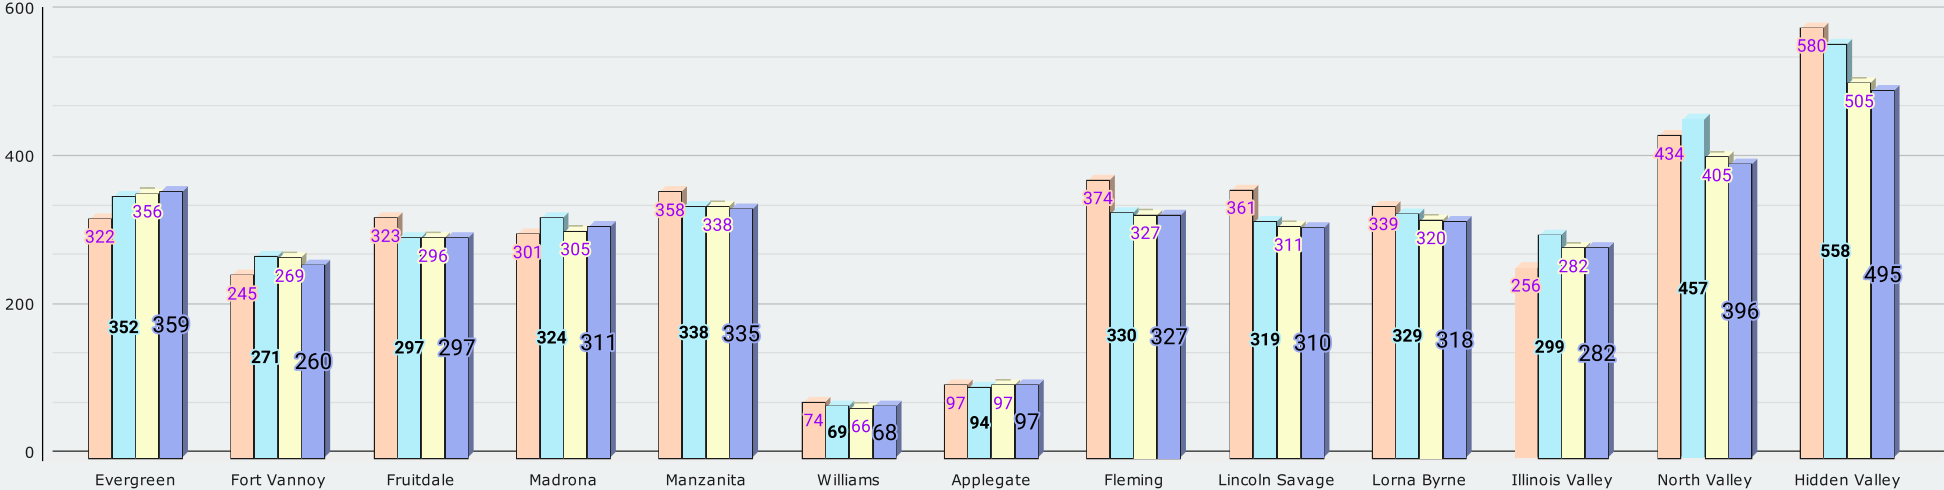

June 2021 / September 2021 / January 2022 / February 2022 and Loss/Gain

June 2021 Sept 2021 February 2022 Mar 2022

THREE RIVERS SCHOOL DISTRICT ENROLLMENT COMPARISON 2021-2022