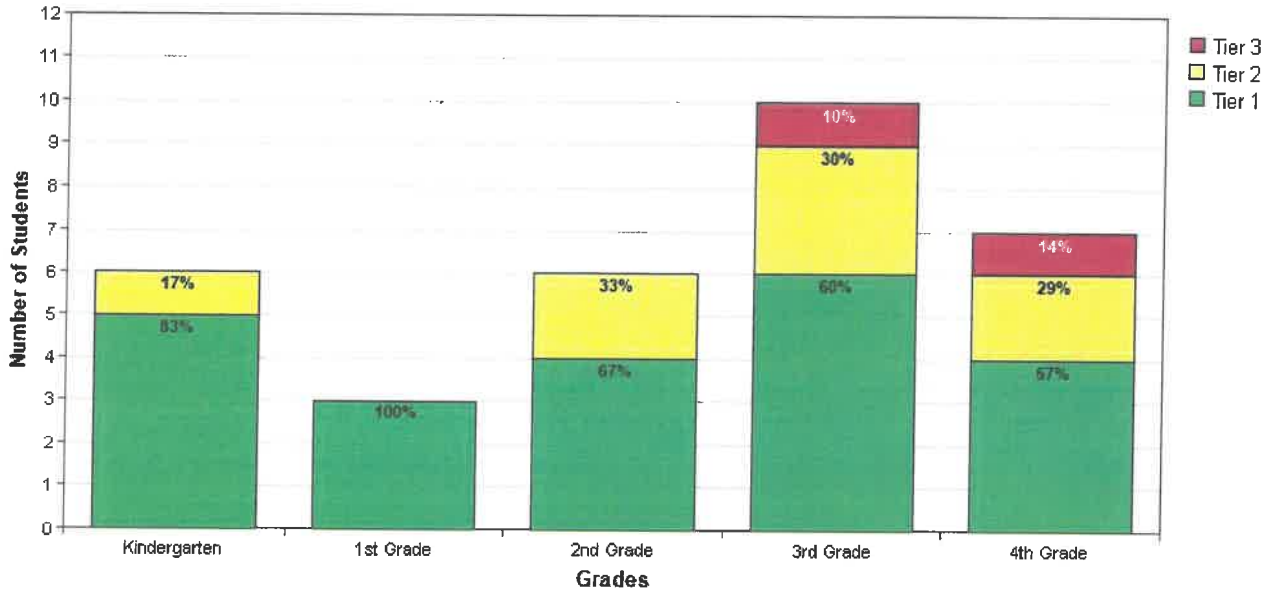

Summary

ISIP™ Early Reading results for Priest Lake Elementary School

West Bonner County District - 2024/2025
 as of Mon Feb 17 2025 05:36:11 PM (-08:00)

All Grades - January 2025

[View as CSV](#)

Number of Students in each Instructional Tier at Priest Lake Elementary School