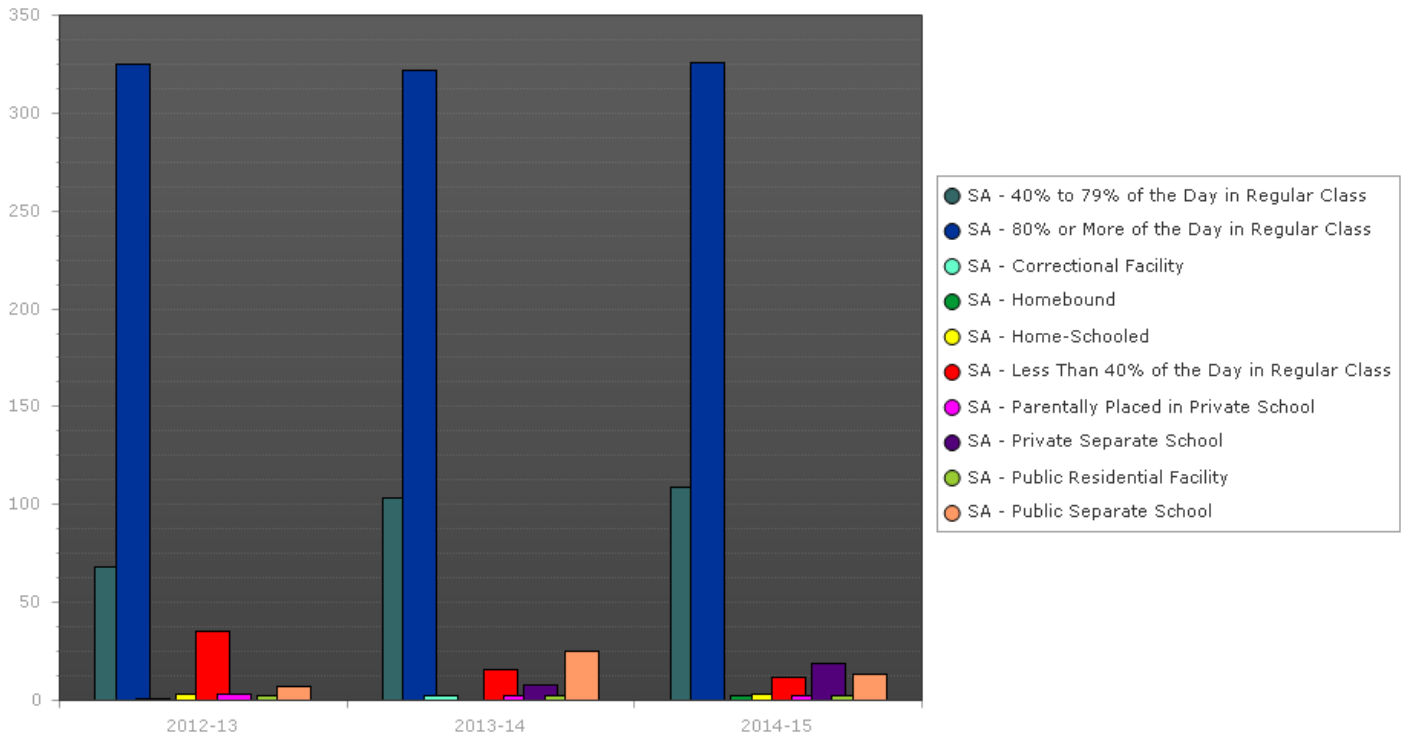

Federal Placement Verification

Federal Placement	2012-13	2013-14	2014-15	2012-13%	2013-14%	2014-15%
SA - 40% to 79% of the Day in Regular Class	68	103	109	15.32%	21.46%	22.34%
SA - 80% or More of the Day in Regular Class	325	322	326	73.20%	67.08%	66.80%
SA - Correctional Facility	1	2	0	0.23%	0.42%	0.00%
SA - Home-Schooled	3	0	3	0.68%	0.00%	0.61%
SA - Homebound	0	0	2	0.00%	0.00%	0.41%
SA - Less Than 40% of the Day in Regular Class	35	16	12	7.88%	3.33%	2.46%
SA - Parentally Placed in Private School	3	2	2	0.68%	0.42%	0.41%
SA - Private Separate School	0	8	19	0.00%	1.67%	3.89%
SA - Public Residential Facility	2	2	2	0.45%	0.42%	0.41%
SA - Public Separate School	7	25	13	1.58%	5.21%	2.66%
Total	444	480	488	100.00%	100.00%	100.00%