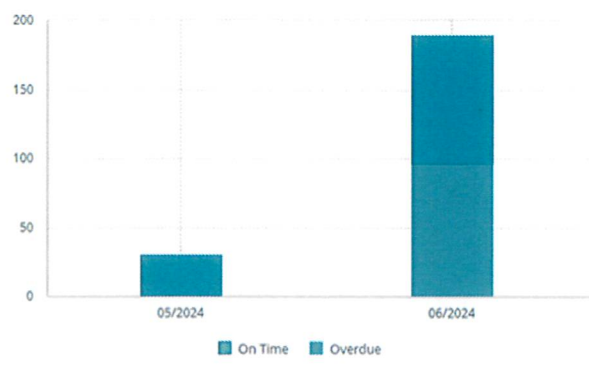

PM and Work Requests By Current State

Requests By Module

PM and Work Requests Assigned By User

PM and Work Requests By Type

Trend of Requests Completed Per Month

Trend of Work Requests Created Per Month