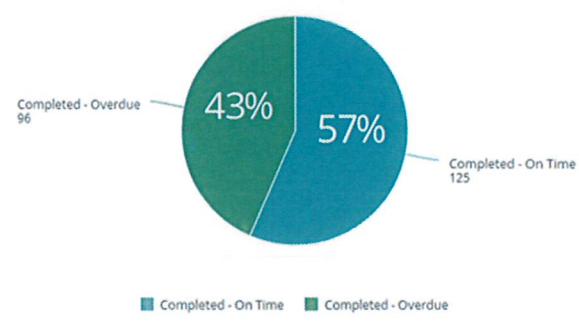

PM and Work Requests By Current State

Requests By Module

PM and Work Requests Assigned By User

PM and Work Requests By Type

Trend of Requests Completed Per Month

Trend of Work Requests Created Per Month