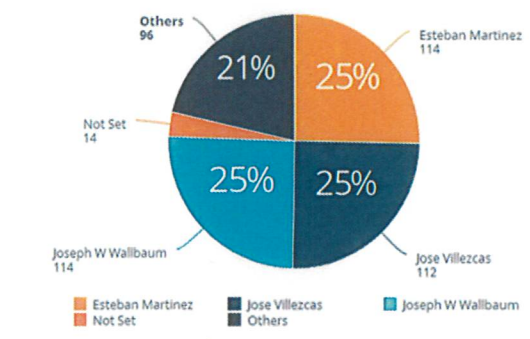

PM and Work Requests By Current State

Requests By Module

PM and Work Requests Assigned By User

PM and Work Requests By Type

Trend of Requests Completed Per Month

Trend of Work Requests Created Per Month