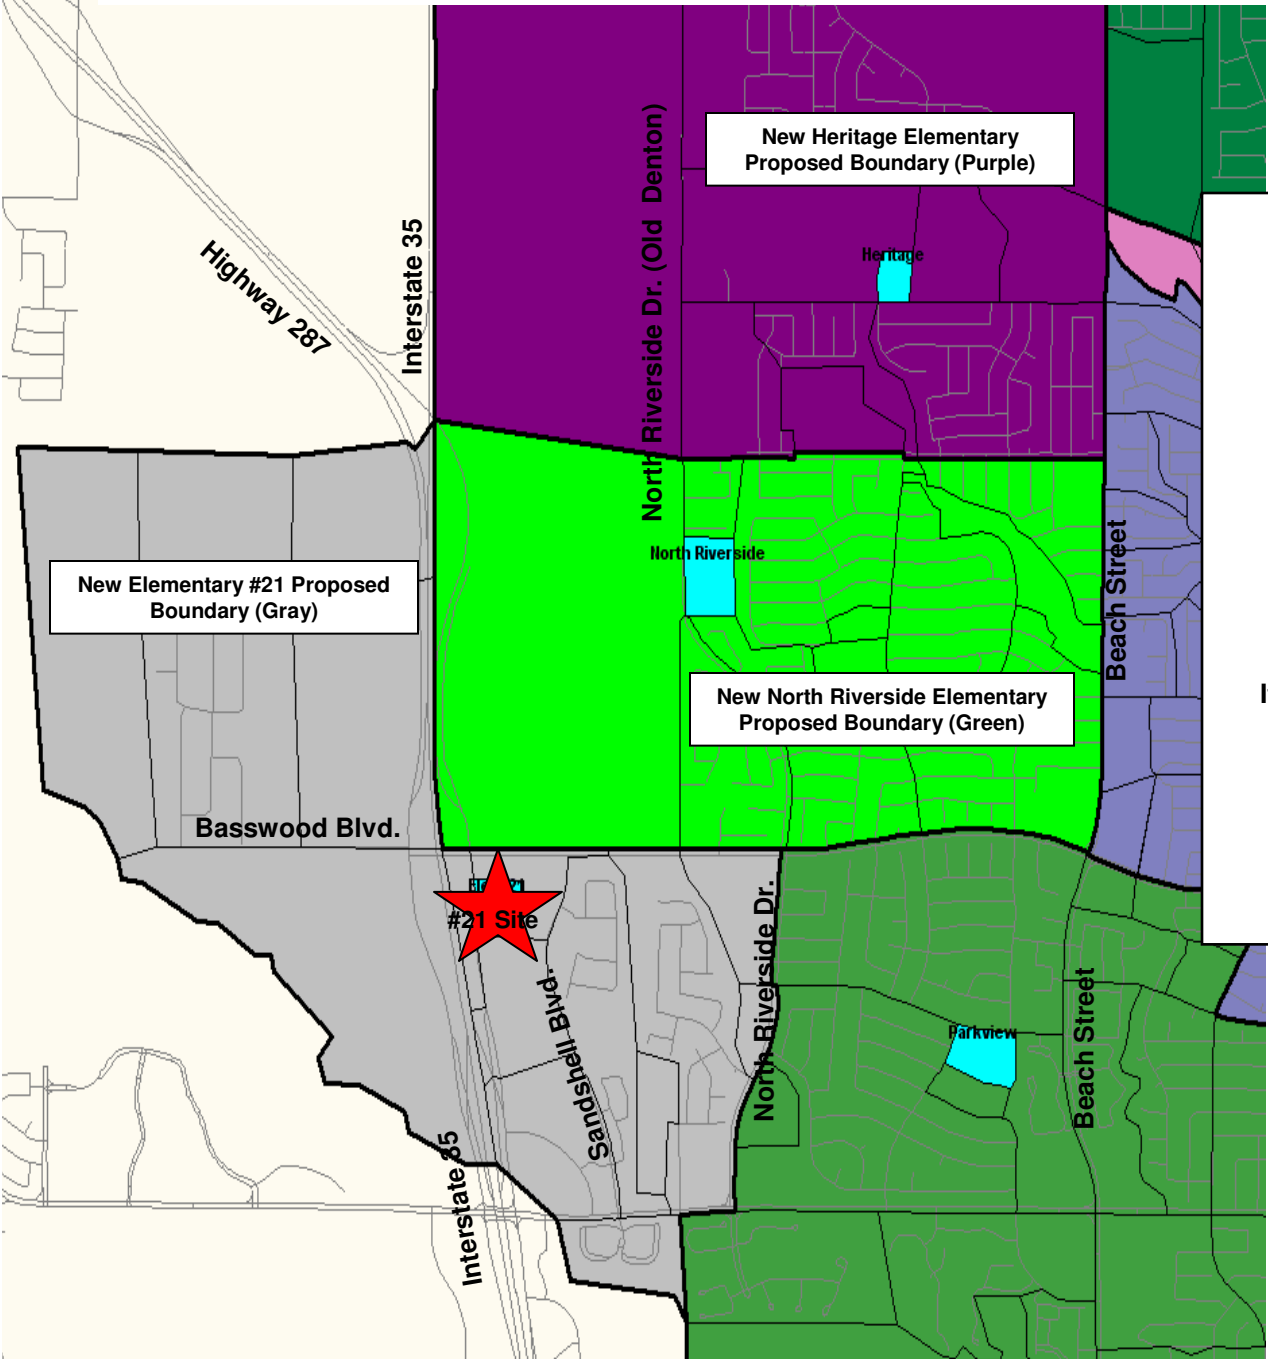

2008-2009 Proposed New KISD Elementary #21 Attendance Zone

New Proposed Elementary #21 Attendance Zone Information
 (Shown In Gray)

If approved, the following campuses will be impacted by the new elementary campus:

- Heritage Elementary
- North Riverside Elementary
- Parkview Elementary (Tentative)

If approved, the new elementary will feed the following campuses:

- Chisholm Trail Intermediate
- Fossil Hill Middle School
- Fossil Ridge High School