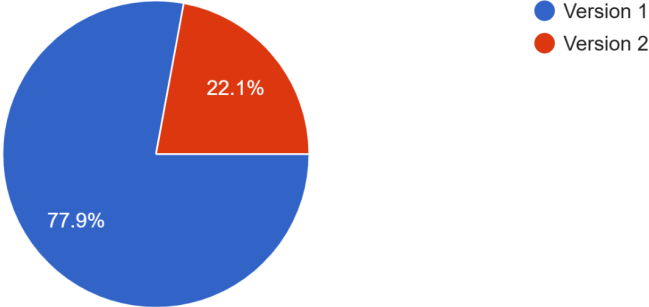

77.9% preferred calendar Version 1 and 22.1% preferred calendar Version 2. **We recommend the adoption of calendar Version 1.**

Which calendar do you prefer for the 2025-26 school year?

724 responses

Attachments:

[Recommended 2025-2026 School Calendar (Version 1)](#)