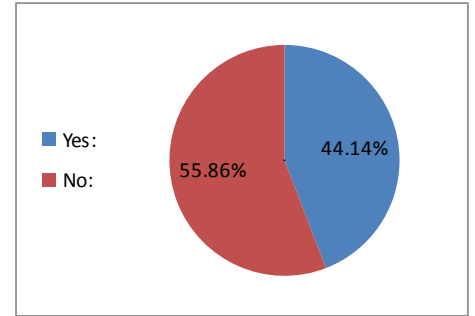

Online Survey

Thirkill

Yes:	76	54.29%
No:	64	45.71%

Paper Survey

Thirkill

Yes:	184	40.98%
No:	265	59.02%

Grand Totals

Thirkill

Yes:	260	44.14%
No:	329	55.86%

Tigert

Yes:	97	70.29%
No:	41	29.71%

Tigert

Yes:	207	45.90%
No:	244	54.10%

Tigert

Yes:	304	51.61%
No:	285	48.39%

SSHS