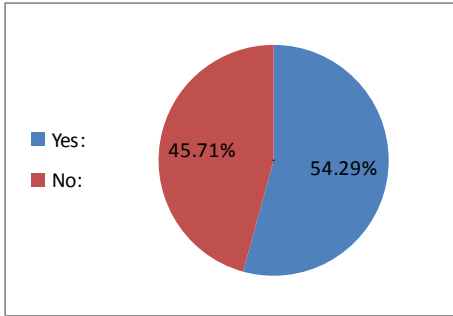

Online Survey

Thirkill

Yes:	76	54.29%
No:	64	45.71%

Paper Survey

Thirkill

Yes:	184	40.98%
No:	265	59.02%

Grand Totals

Thirkill

Yes:	260	44.14%
No:	329	55.86%

Tigert

Yes:	97	70.29%
No:	41	29.71%

Tigert

Yes:	207	45.90%
No:	244	54.10%

Tigert

Yes:	304	51.61%
No:	285	48.39%

SSHS