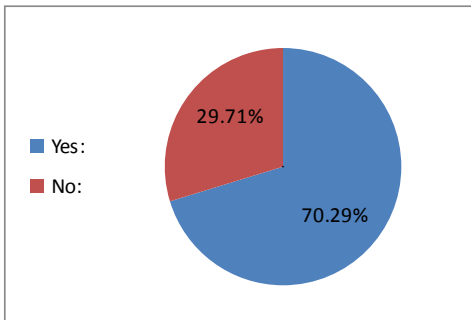

Online Survey

Thirkill

Yes:	76	54.29%
No:	64	45.71%

Paper Survey

Thirkill

Yes:	184	40.98%
No:	265	59.02%

Grand Totals

Thirkill

Yes:	260	44.14%
No:	329	55.86%

Tigert

Yes:	97	70.29%
No:	41	29.71%

Tigert

Yes:	207	45.90%
No:	244	54.10%

Tigert

Yes:	304	51.61%
No:	285	48.39%

SSHS