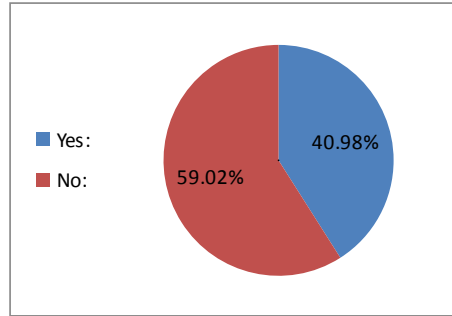

Online Survey

Thirkill

Yes:	76	54.29%
No:	64	45.71%

Paper Survey

Thirkill

Yes:	184	40.98%
No:	265	59.02%

Grand Totals

Thirkill

Yes:	260	44.14%
No:	329	55.86%

Tigert

Yes:	97	70.29%
No:	41	29.71%

Tigert

Yes:	207	45.90%
No:	244	54.10%

Tigert

Yes:	304	51.61%
No:	285	48.39%

SSHS