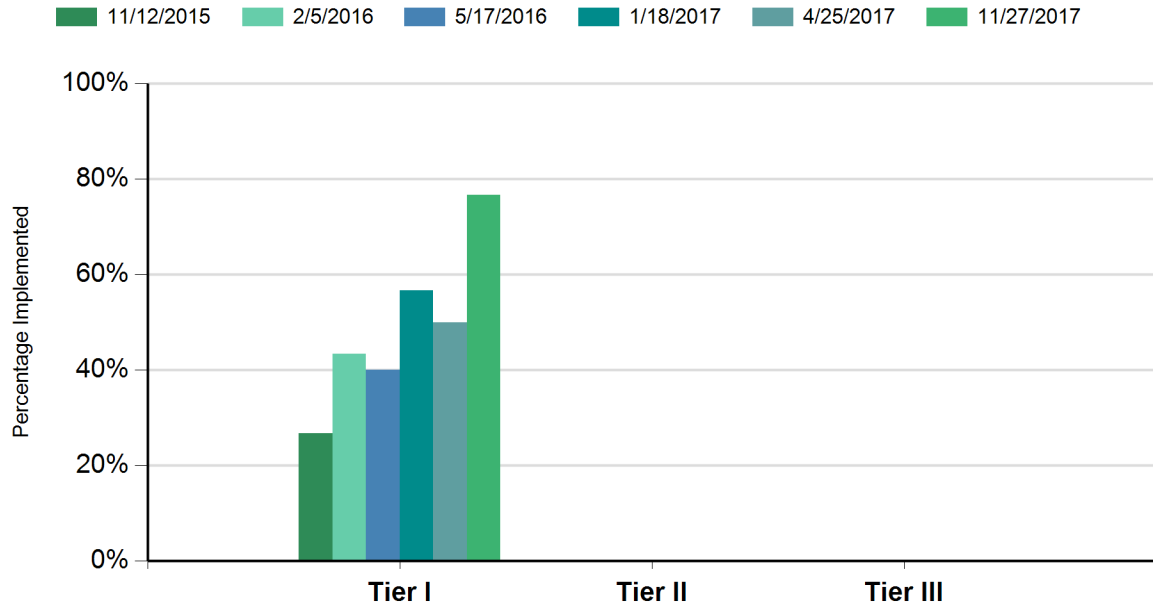

Browning High School
Browning, Montana

School-Wide PBIS (SWPBIS) Tiered Fidelity Inventory
Browning High School
11/12/2015 - 11/27/2017

Date Completed	Tier I	Tier II	Tier III
11/12/2015	27%	0%	0%
2/5/2016	43%	0%	0%
5/17/2016	40%	0%	0%
1/18/2017	57%	0%	0%
4/25/2017	50%	0%	0%
11/27/2017	77%	0%	0%