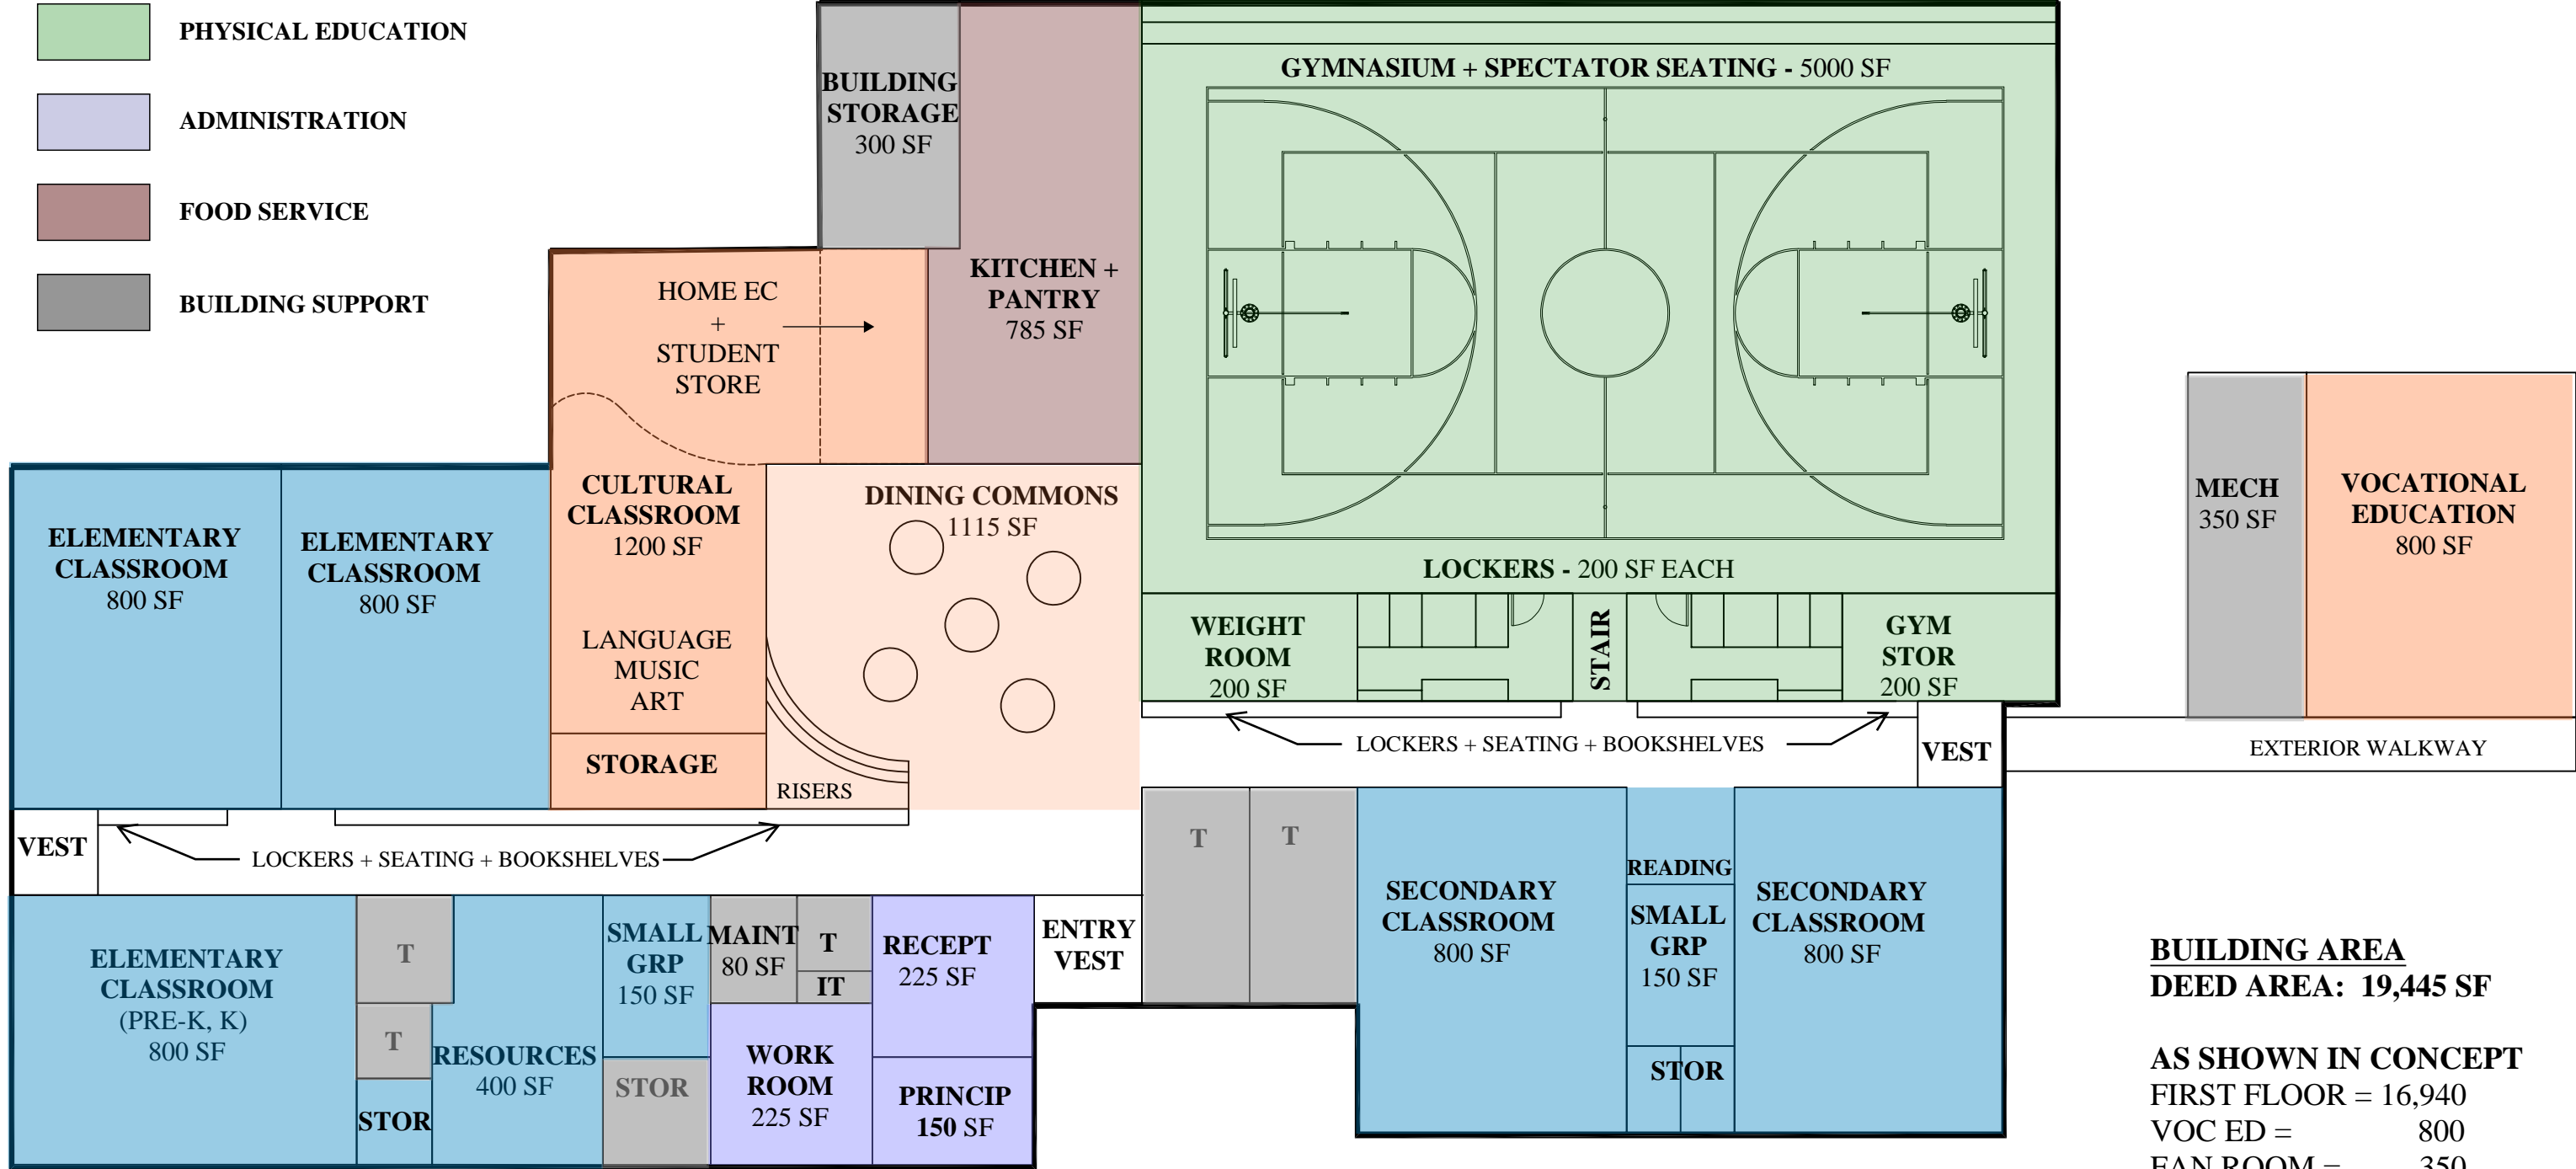

NORTHWEST ARCTIC BOROUGH SCHOOL DISTRICT
DEERING REPLACEMENT SCHOOL
CONCEPT DESIGN
 May 2, 2023

PROGRAM LEGEND

- CLASSROOMS & GROUP AREAS
- FLEXIBLE SPACES
- PHYSICAL EDUCATION
- ADMINISTRATION
- FOOD SERVICE
- BUILDING SUPPORT

BUILDING AREA
DEED AREA: 19,445 SF

AS SHOWN IN CONCEPT

FIRST FLOOR =	16,940
VOC ED =	800
FAN ROOM =	350
MECHANICAL =	350
GROSSING =	920
TOTAL =	19,325 SF

Deering K-12 Replacement School
DEED FY'24 CIP Application
Site Selection Evaluation Report August 2022