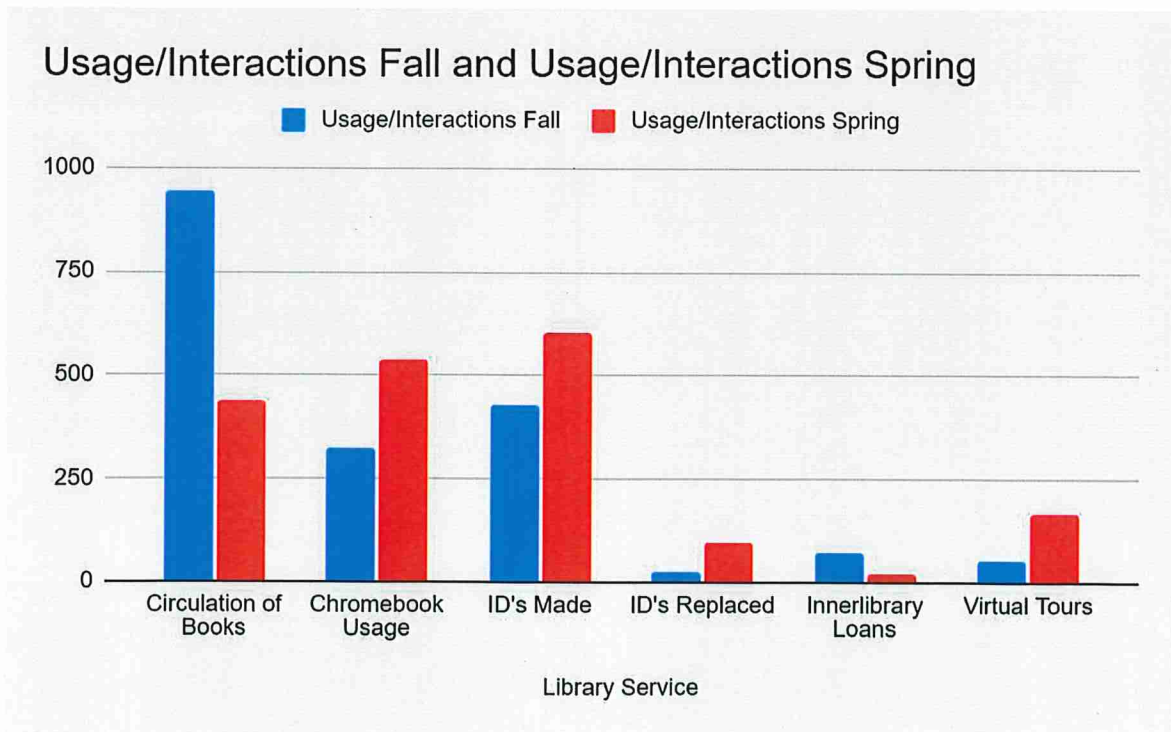

SWTJC Library Statistics for Fall 2023 & Spring 2024

- 118 students attended
- Found under the events section of our Library home page
- Workshop Topics
  - Library Orientation - Promoting the Library Resources
  - Navigating Databases and MLA - Using the databases, filters, toolbars, and citations such as Owl of Perdue for MLA and APA
  - Evaluating Resources - How verify the Currency, Reliability, Authority, and Purpose/Point of View for a resource
  - Plagiarism - Understanding the do's and don'ts of using other people's work and how to avoid plagiarizing, and reference the college handbook
- Each session has an assignment that changes per week that students would complete and turn in as proof of attending the session. A roster is kept in a folder where instructors can see who attended.
- Events
  - Libraries host numerous events throughout the year
  - Popcorn Wednesday, Poetry Contest, Banned Books, Graduation celebration, destress in the library, events centered around holidays, Mental Health, profession, guest speakers are examples of the various themes
  - Each campus is encouraged to tailor their events and themes to be appeal to their local demographics and campus culture

Library Services for Students