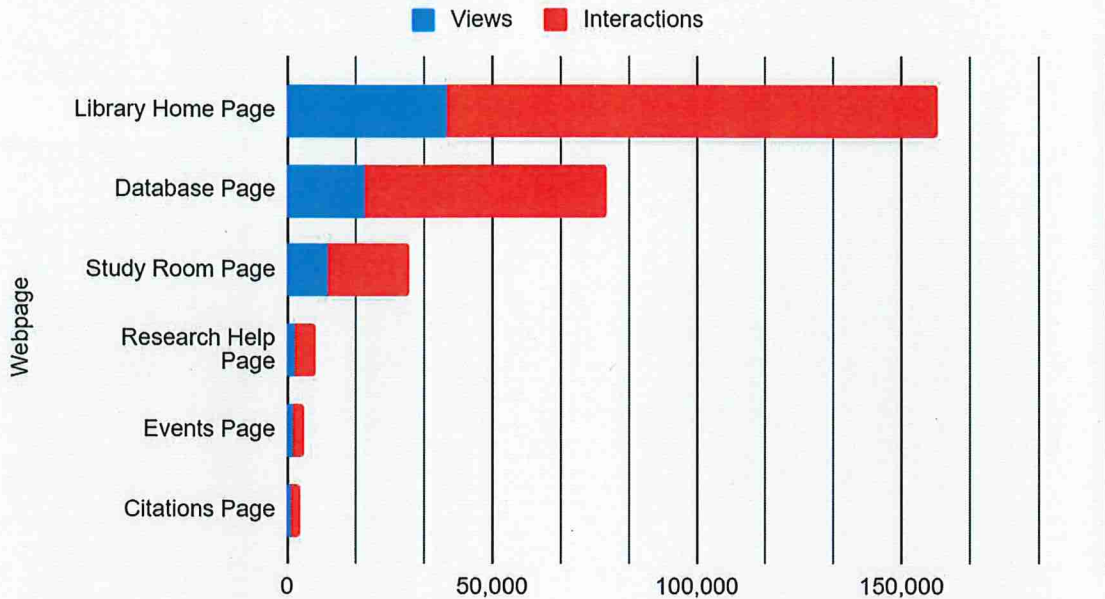

Library Webpage Analytics Sept 1st, 2023 - May 31st, 2024

Views and Interactions via Google Analytics 9/1/23 - 5/31/24

Data Collected:

Webpage	Views	Interactions
Library Home Page	39,000	120,000
Database Page	19,000	59,000
Study Room Page	10,000	20,000
Research Help Page	2,000	5,000
Events Page	1,225	3,000
Citations Page	868	2,500

Library Zoom Workshop Information and Data

- Offered 37 sessions
- 167 students attending
- Times Tuesdays at 5:30 PM and Thursdays at 2:00 PM
 - Fall 2023
 - 15 workshops
 - 49 students attended
 - Spring 2024
 - 22 workshops

SWTJC Library Statistics for Fall 2023 & Spring 2024

- 118 students attended
- Found under the events section of our Library home page
- Workshop Topics
 - Library Orientation - Promoting the Library Resources
 - Navigating Databases and MLA - Using the databases, filters, toolbars, and citations such as Owl of Perdue for MLA and APA
 - Evaluating Resources - How verify the Currency, Reliability, Authority, and Purpose/Point of View for a resource
 - Plagiarism - Understanding the do's and don'ts of using other people's work and how to avoid plagiarizing, and reference the college handbook
- Each session has an assignment that changes per week that students would complete and turn in as proof of attending the session. A roster is kept in a folder where instructors can see who attended.
- Events
 - Libraries host numerous events throughout the year
 - Popcorn Wednesday, Poetry Contest, Banned Books, Graduation celebration, destress in the library, events centered around holidays, Mental Health, profession, guest speakers are examples of the various themes
 - Each campus is encouraged to tailor their events and themes to be appeal to their local demographics and campus culture