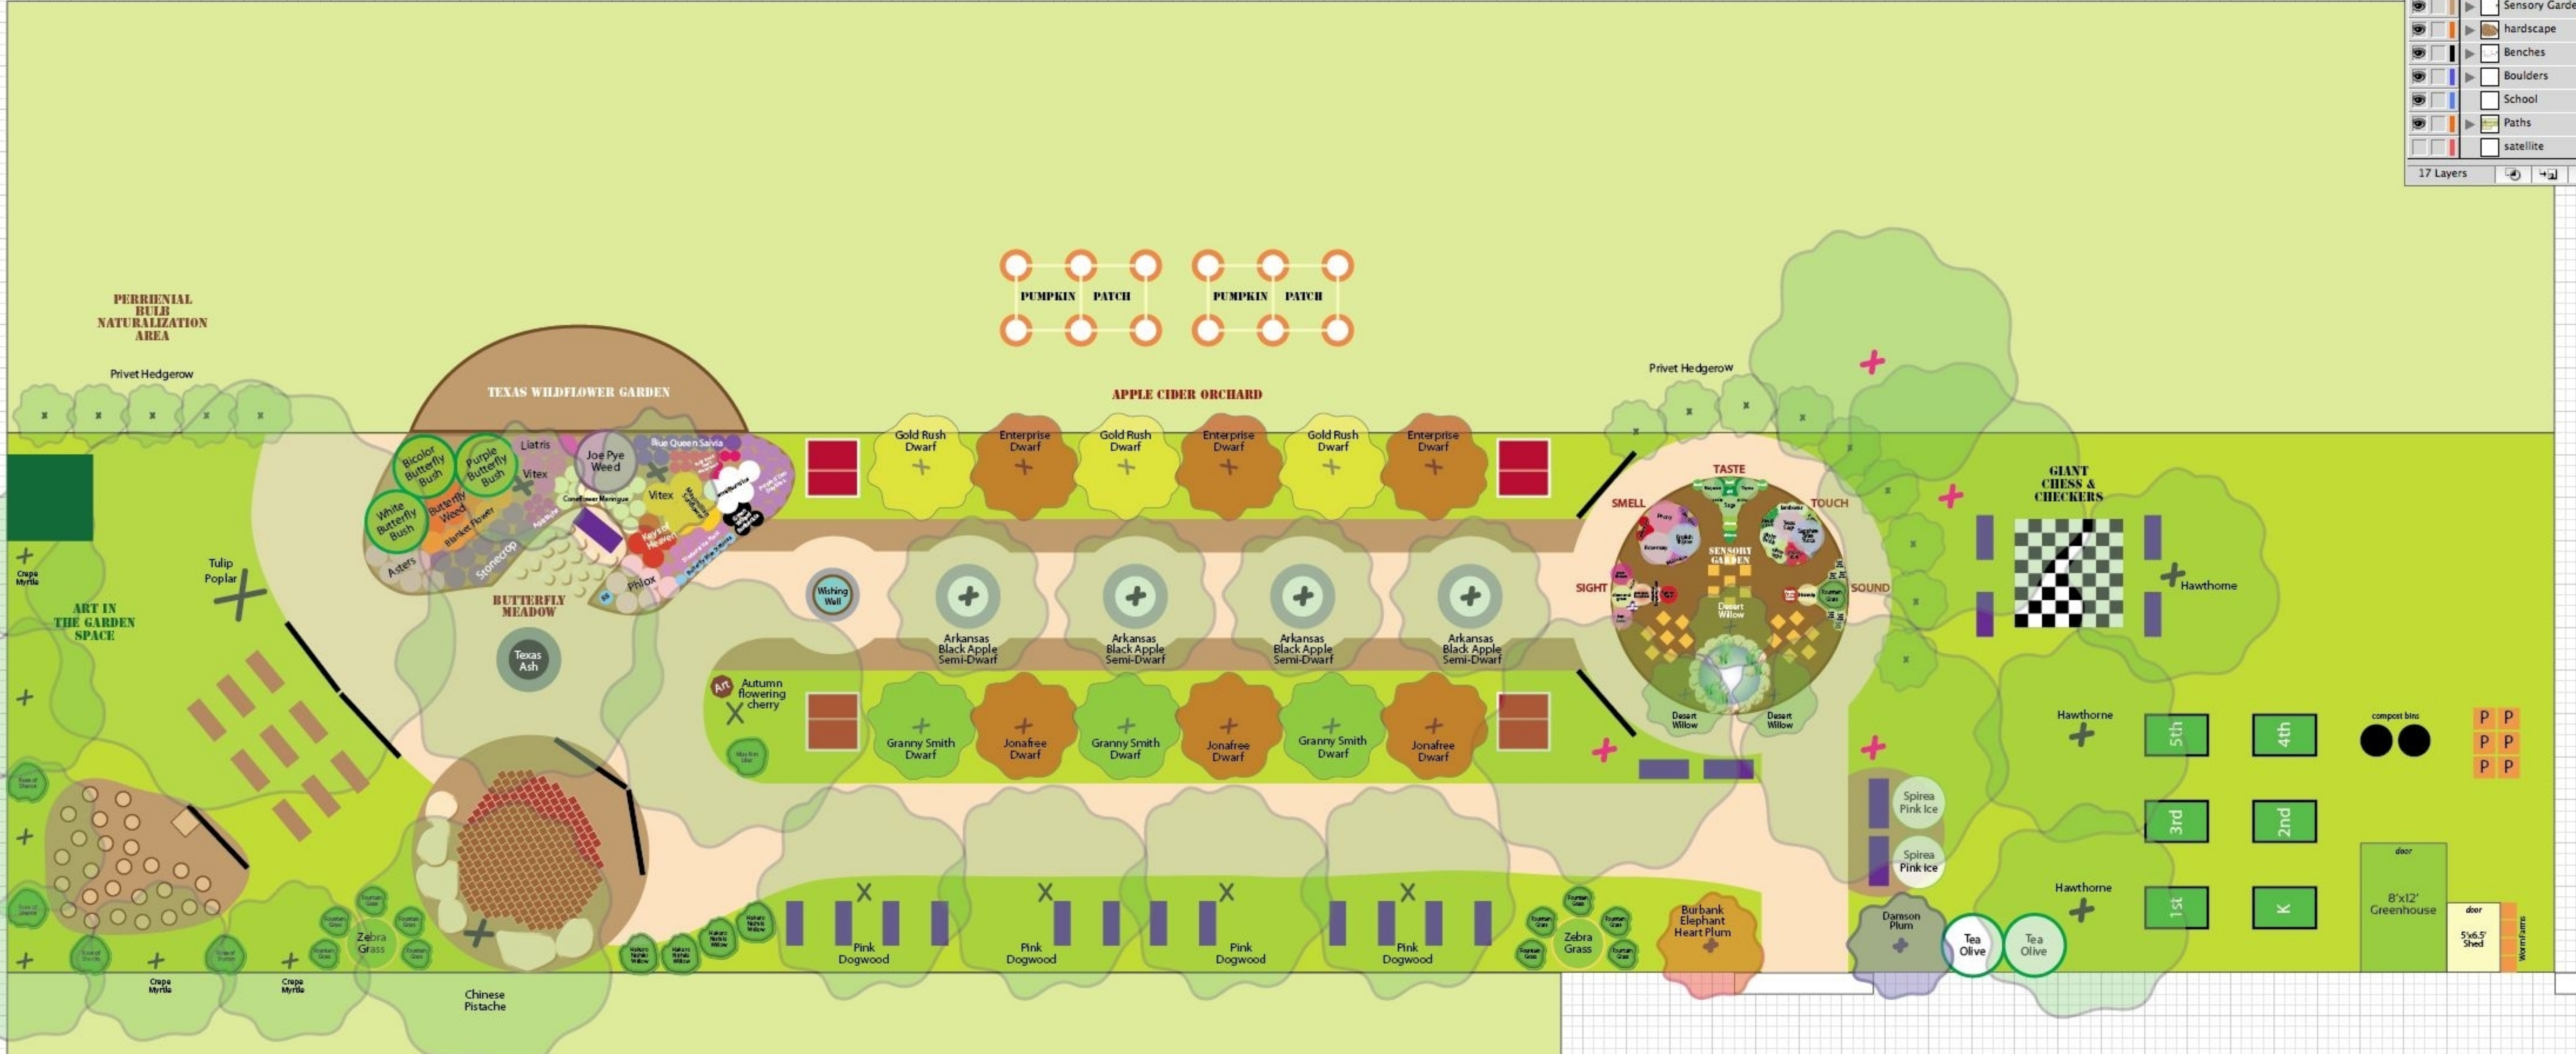

- Sensory Garden
- hardscape
- Benches
- Boulders
- School
- Paths
- satellite

17 Layers

**PERENNIAL BULB NATURALIZATION AREA**

**TEXAS WILDFLOWER GARDEN**

**APPLE CIDER ORCHARD**

**TASTE**

**GIANT CHESS & CHECKERS**

**ART IN THE GARDEN SPACE**

**BUTTERFLY MEADOW**

**SMELL**

**SIGHT**

**TOUCH**

**SOUND**

5th

4th

3rd

2nd

1st

K

P P  
P P  
P P

door  
8'x12' Greenhouse  
door  
5'x6.5' Shed  
worm farm

Privet Hedgerow

Privet Hedgerow