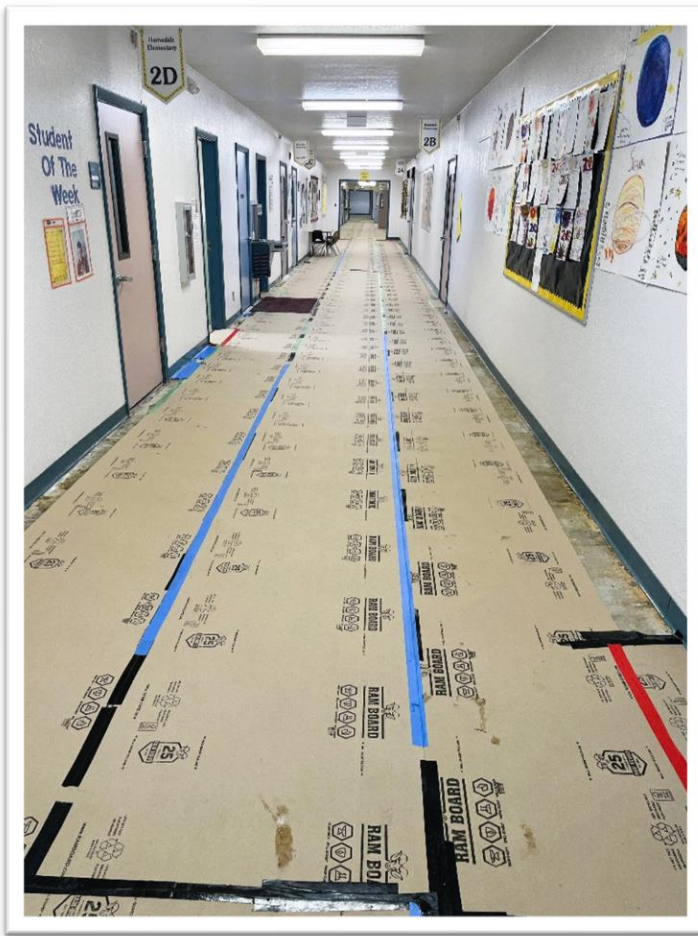

K: 91
1: 88
2: 87
3: 110
4: 93

Total: 469

Female: 243 (51.8%)
Male: 226 (48.2%)

Attendance as of 2/4/25: 92.58%

FLOOR REPLACEMENT WELL UNDERWAY AT HES: Homedale Elementary School is excited to replace a large portion of flooring inside the building and the project is already well underway. Recently, the cafeteria floors were replaced and just this past weekend, most of the hallway flooring throughout the building was removed and will be upgraded in stages over the next several weekends. By the time this project is complete, all hallways floors and the cafeteria floors will all have been replaced with beautiful new flooring!