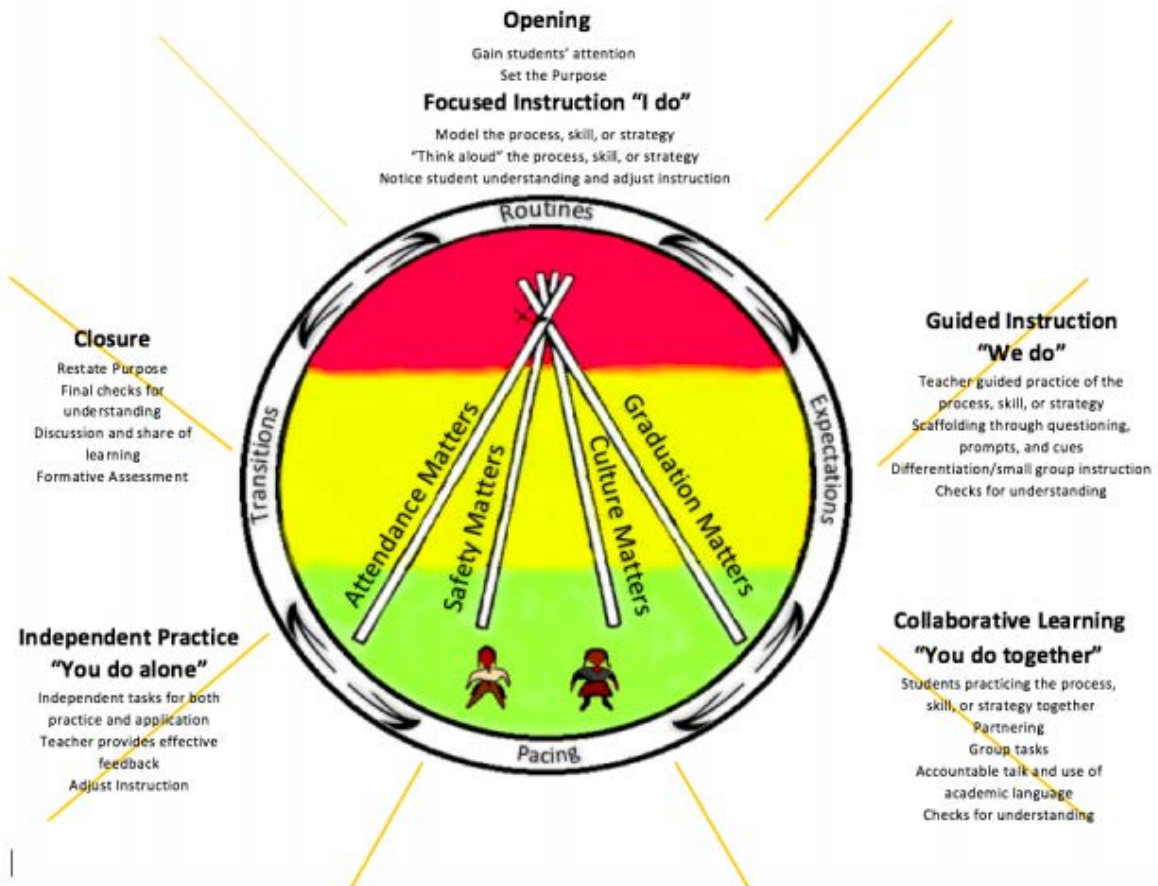

Welcome to KW/Vina Elementary where we lead from the heart, we value life, family, and know the children "Sacred Beings" we serve are as valuable as the air we breathe, the water we drink, and the ground we walk on. In this up and coming school year please join us in our children's education journey.

KW/Vina Elementary Multi-Tiered Systems of Support Academic/Social Emotional Learner

With a heartfelt handshake I would like to thank these hardworking gentlemen. They persevered during the pandemic and worked diligently to get our KW/Vina campus ready for the upcoming 2021-2022 "new normal" school year.