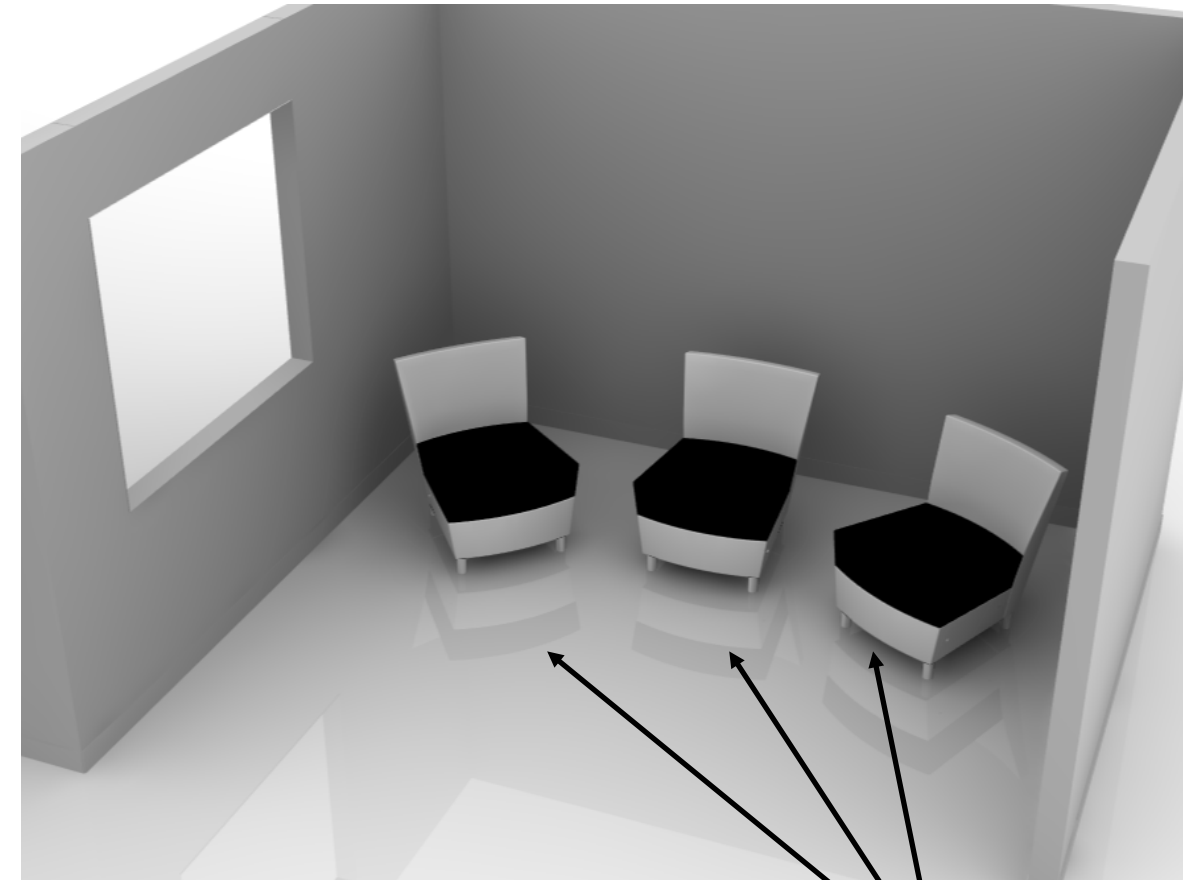

Create Space.

Small Group Instruction Area

PLAN VIEW

3D VIEW

WITH TABLET ARMS

Create Space.

Hallway

BENCH WITH DRAWER STORAGE
36W x 24D x 30"H
SEAT HEIGHT - 18"

EST/Interventionist Rooms

SMITH SYSTEM - FLOWER TABLE
w/WRITABLE SURFACE
60" X 60" X 22"-34"h

OFS - COACT W/ 2 ROTATING TABLETS
71" X 28" X 35.75"H
SEAT HEIGHT- 18"

Flex Classroom Seating

SMITH SYSTEM - OODLES STACK STOOL
17" X 17" X 6.5 - 19.5"H