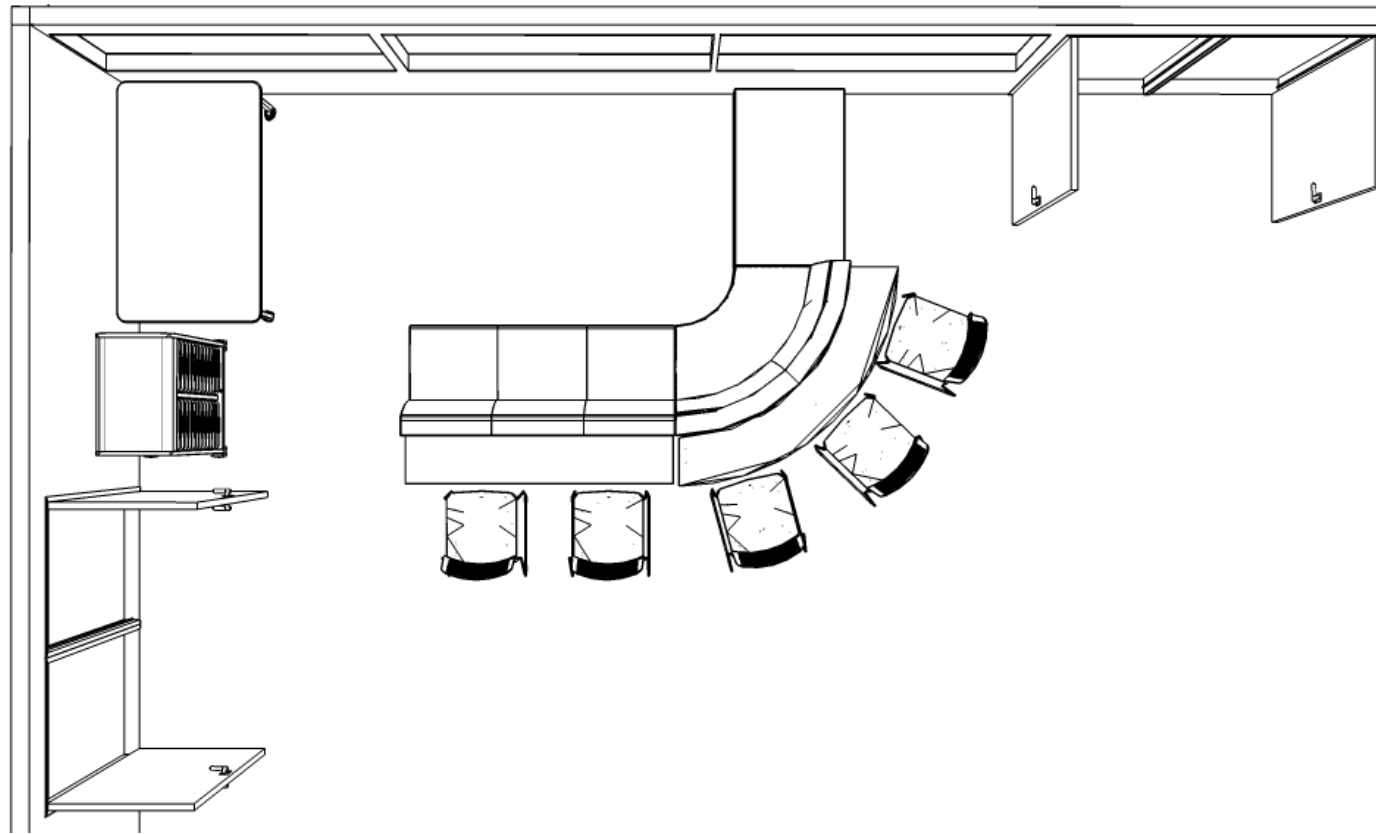

Collaboration Space 2 School Lobby Area

PLAN VIEW