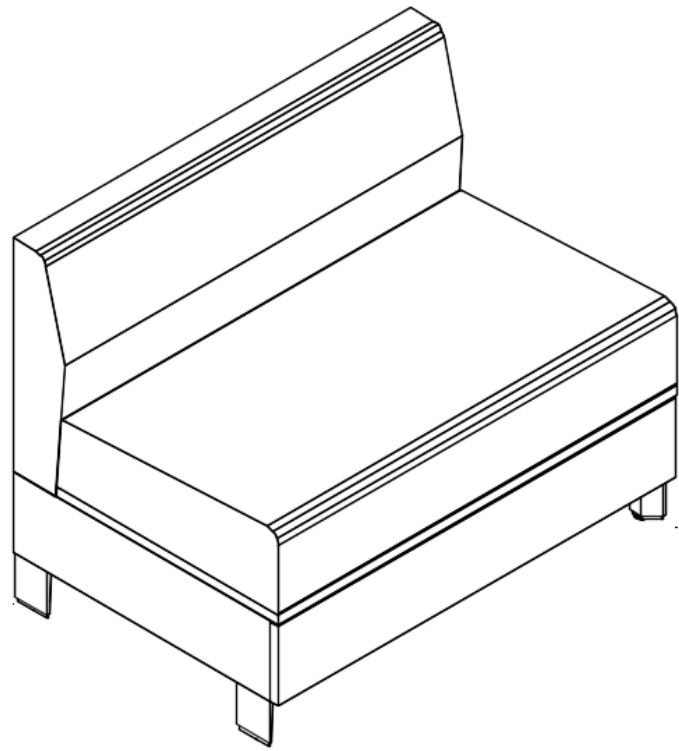

Create Space.

Small Group Instruction Area

PLAN VIEW

3D VIEW

WITH TABLET ARMS

Create Space.

Hallway

BENCH WITH DRAWER STORAGE
36W x 24D x 30"H
SEAT HEIGHT - 18"

EST/Interventionist Rooms

SMITH SYSTEM - FLOWER TABLE
w/WRITABLE SURFACE
60" X 60" X 22"-34"h

OFS - COACT W/ 2 ROTATING TABLETS
71" X 28" X 35.75"H
SEAT HEIGHT- 18"

Flex Classroom Seating

SMITH SYSTEM - OODLES STACK STOOL
17" X 17" X 6.5 - 19.5"H