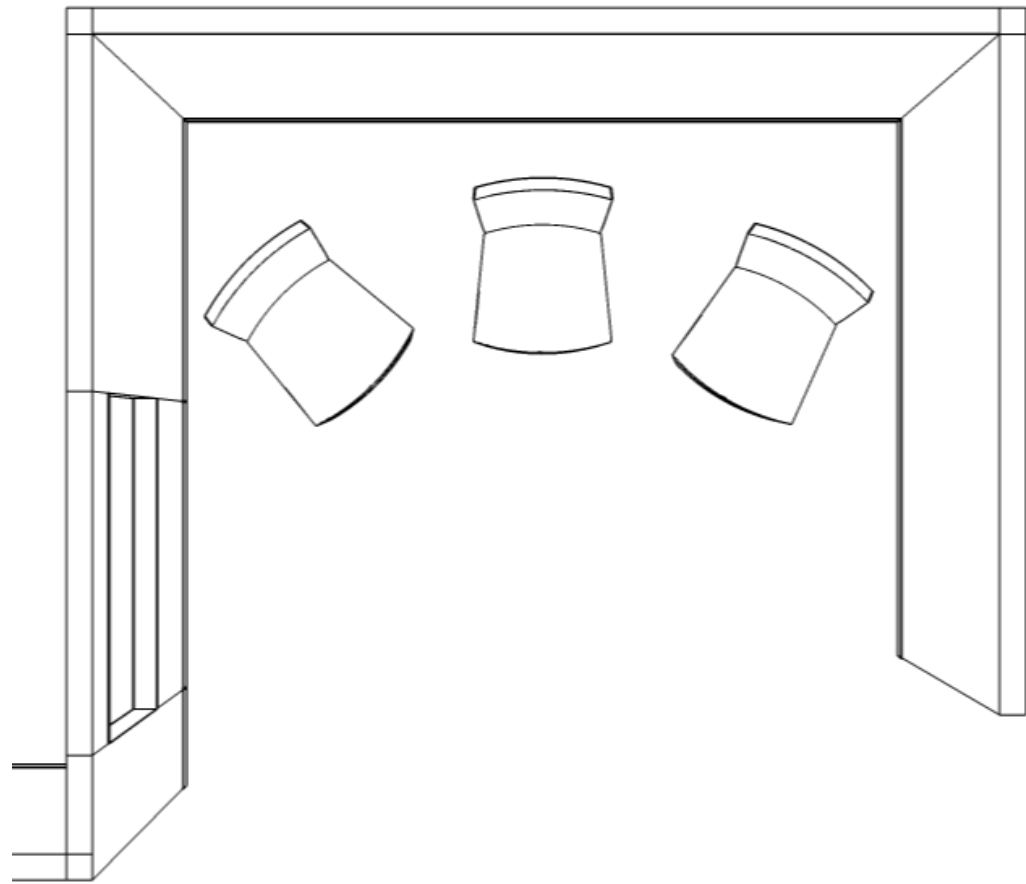

Create Space.

Small Group Instruction Area

PLAN VIEW

3D VIEW

WITH TABLET ARMS

Create Space.

Hallway

BENCH WITH DRAWER STORAGE
36W x 24D x 30"H
SEAT HEIGHT - 18"

EST/Interventionist Rooms

SMITH SYSTEM - FLOWER TABLE
w/WRITABLE SURFACE
60" X 60" X 22"-34"h

OFS - COACT W/ 2 ROTATING TABLETS
71" X 28" X 35.75"H
SEAT HEIGHT- 18"

Flex Classroom Seating

SMITH SYSTEM - OODLES STACK STOOL
17" X 17" X 6.5 - 19.5"H